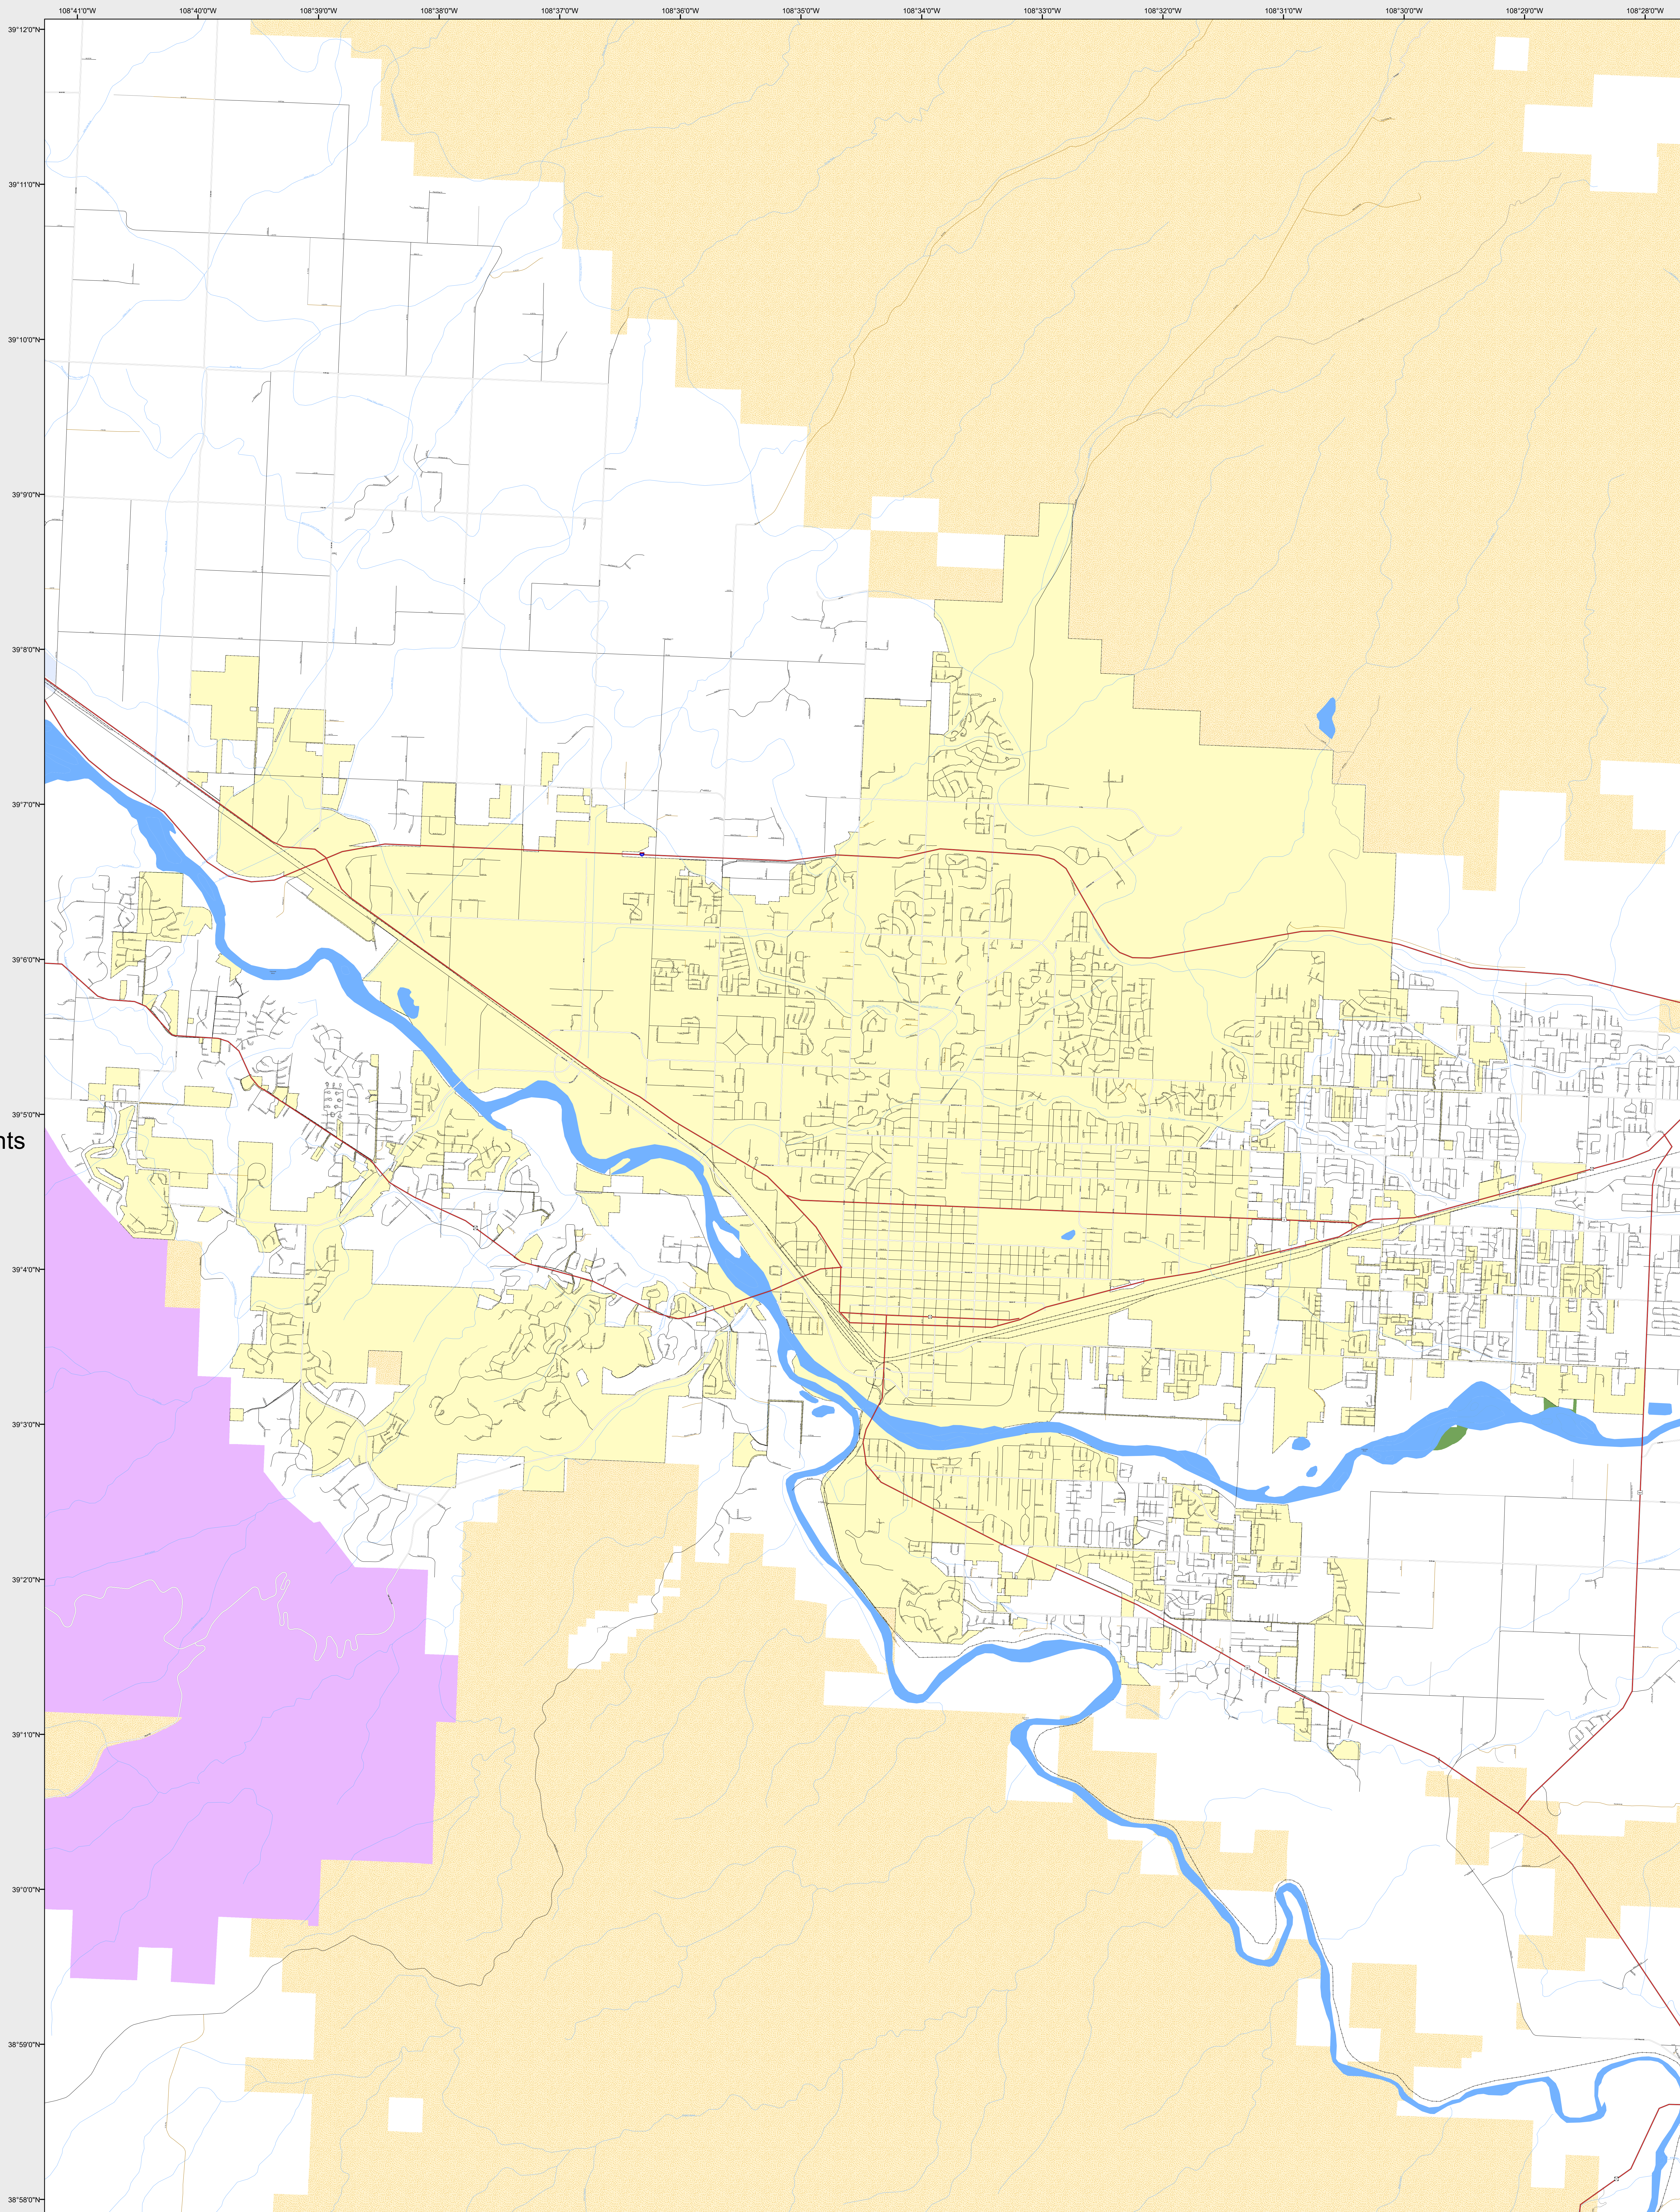

GRAND JUNCTION

- Highways
- **Major Roads**
- Paved
- Gravel
- Bladed
- **Local Roads**
- Paved
- Gravel
- Bladed
- **Base Data**
- City Limits
- Counties
- Cemetery
- Lakes
- Rivers/Streams
- Railroads
- **Public Land Classification**
- Public Lands
- State Lands
- National or State Forest
- National Parks/Monuments
- Indian Reservations
- Military/Federal
- Wilderness Areas

0 0.55 1.1 Miles

State of Colorado
This city is located in the following count(ies):
Mesa