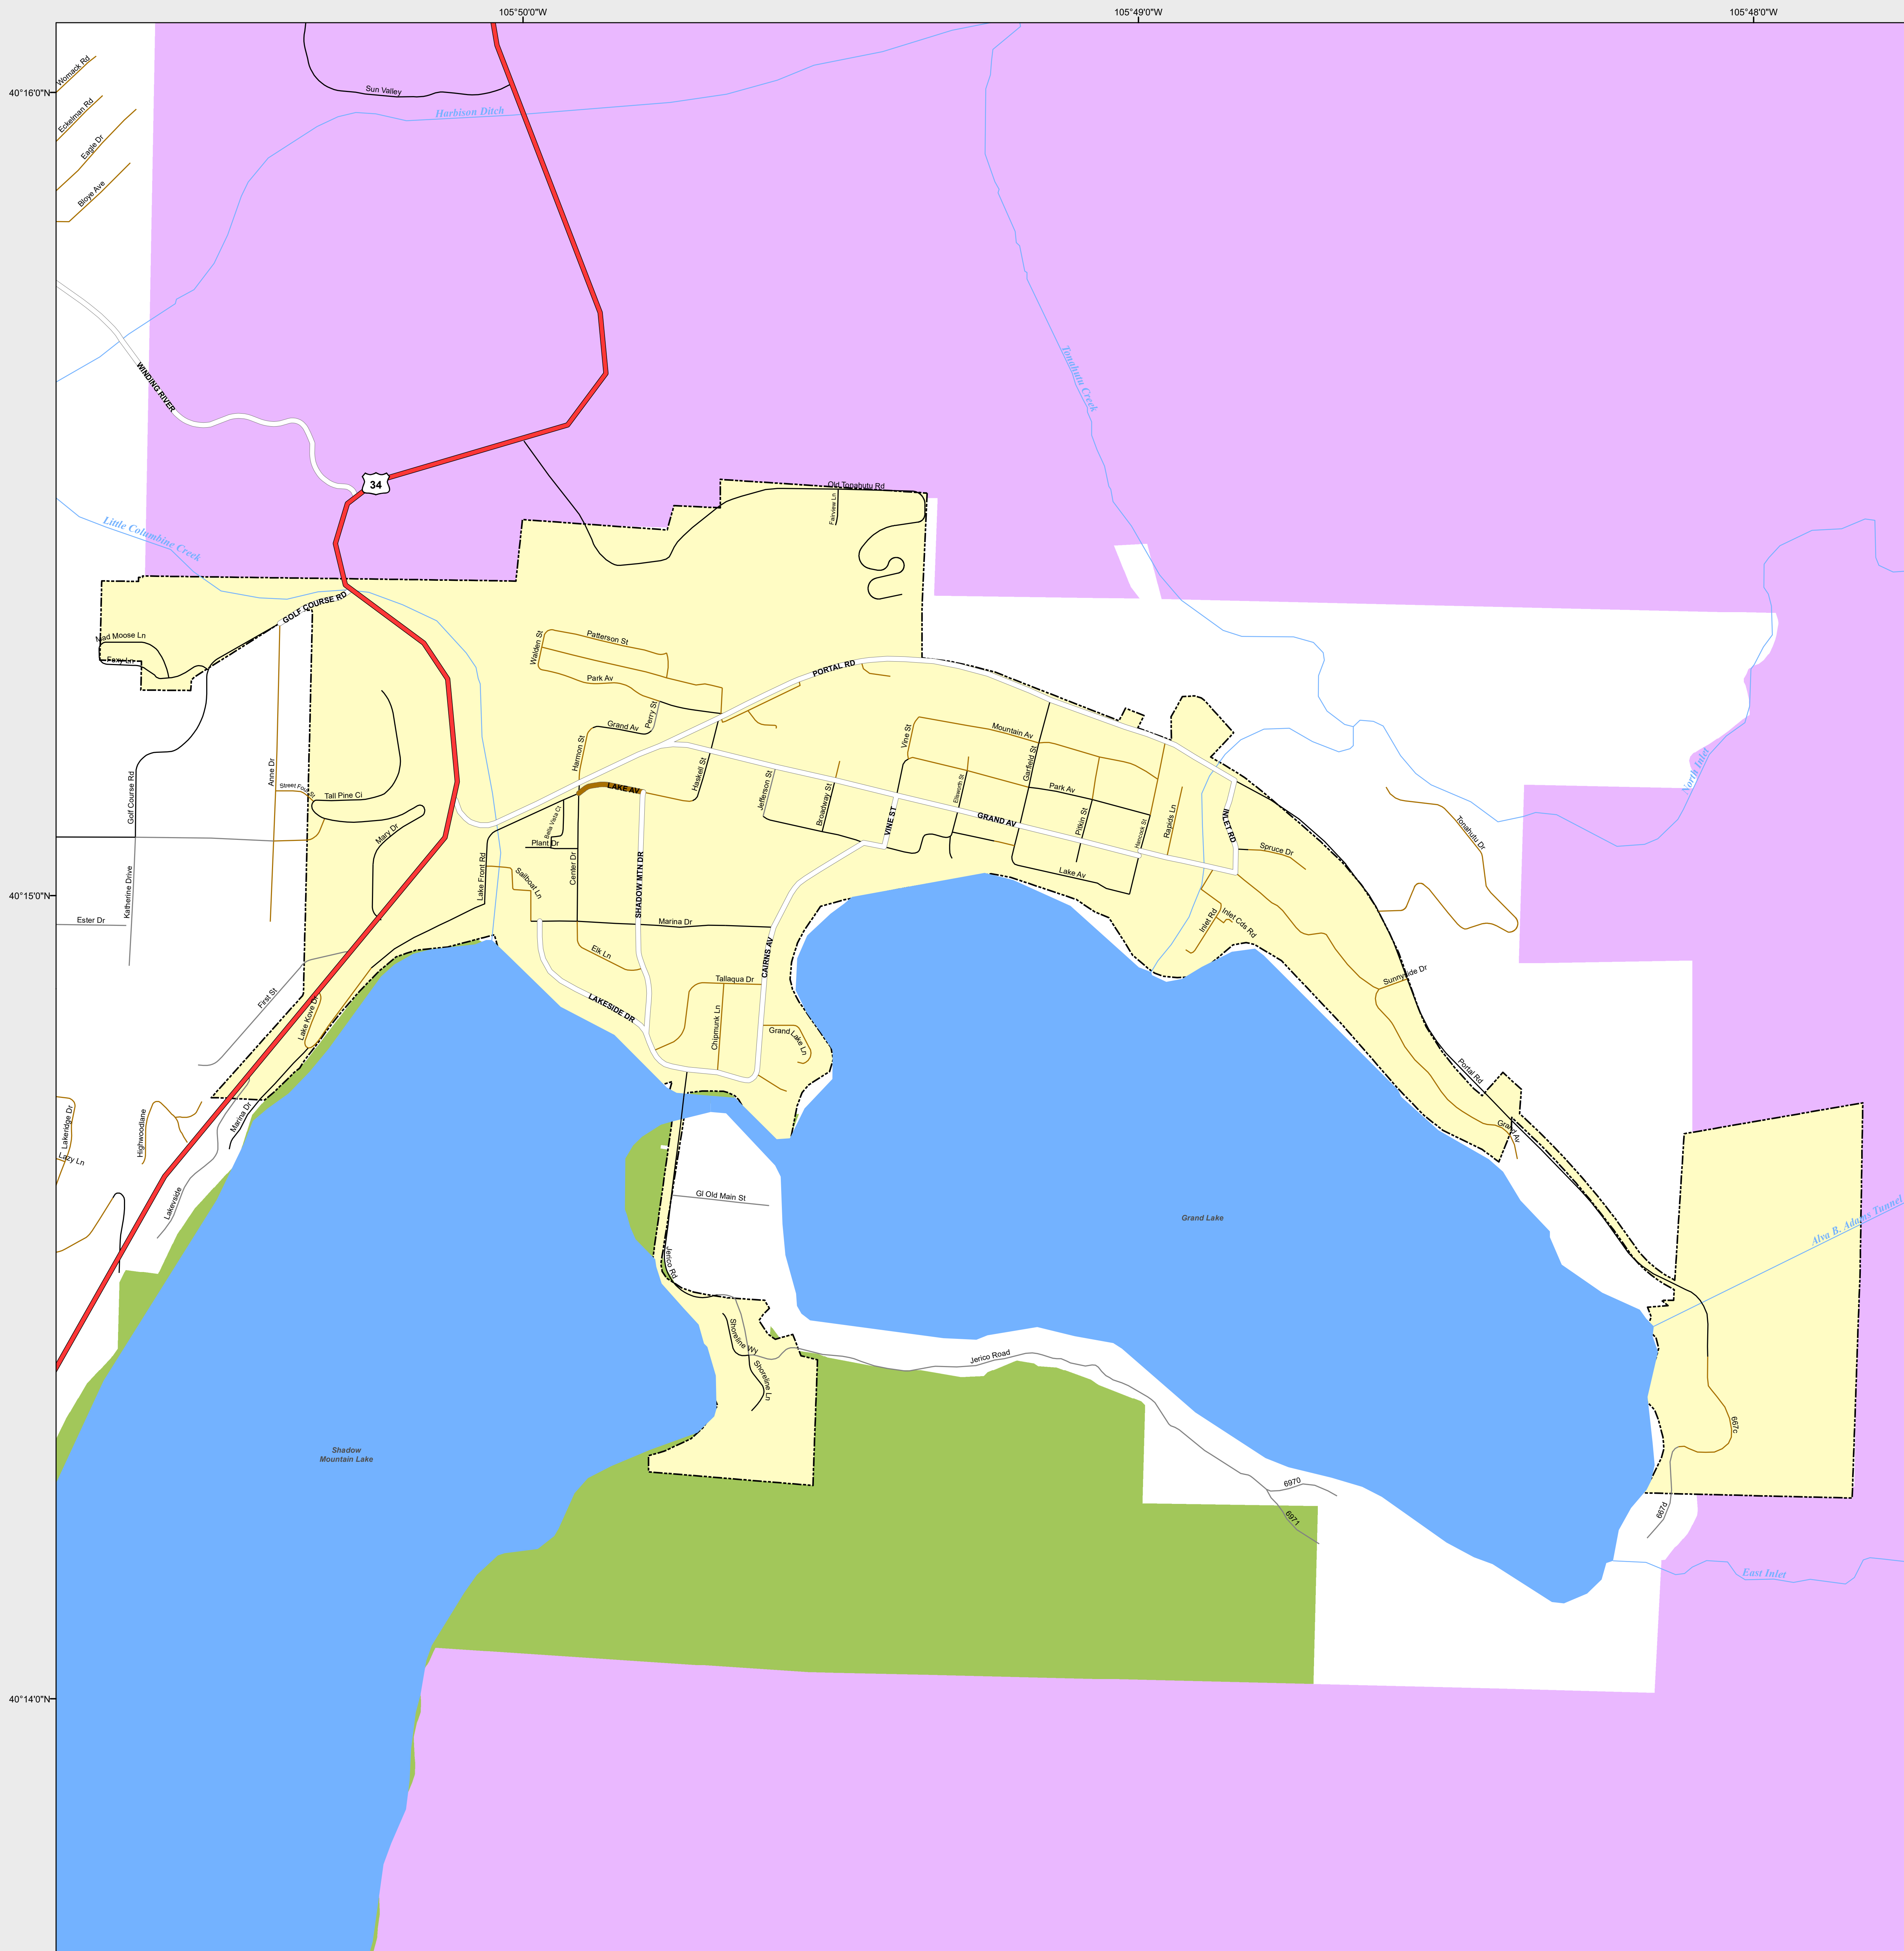

GRAND LAKE

-  Highways
- Major Roads**
-  Paved
-  Gravel
-  Bladed
- Local Roads**
-  Paved
-  Gravel
-  Bladed
- Base Data**
-  City Limits
-  Counties
-  Cemetery
-  Lakes
-  Rivers/Streams
-  Railroads
- Public Land Classification**
-  Public Lands
-  State Lands
-  National or State Forest
-  National Parks/Monuments
-  Indian Reservations
-  Military/Federal
-  Wilderness Areas

State of Colorado

This city is located in the following count(ies):
Grand

CDOT does not guarantee the accuracy of any information presented, is not liable in any respect for any errors, or omissions and is not responsible for determining fitness for use in this map. Source of landowner data is COMaP v9. This map does not imply permission of public access.