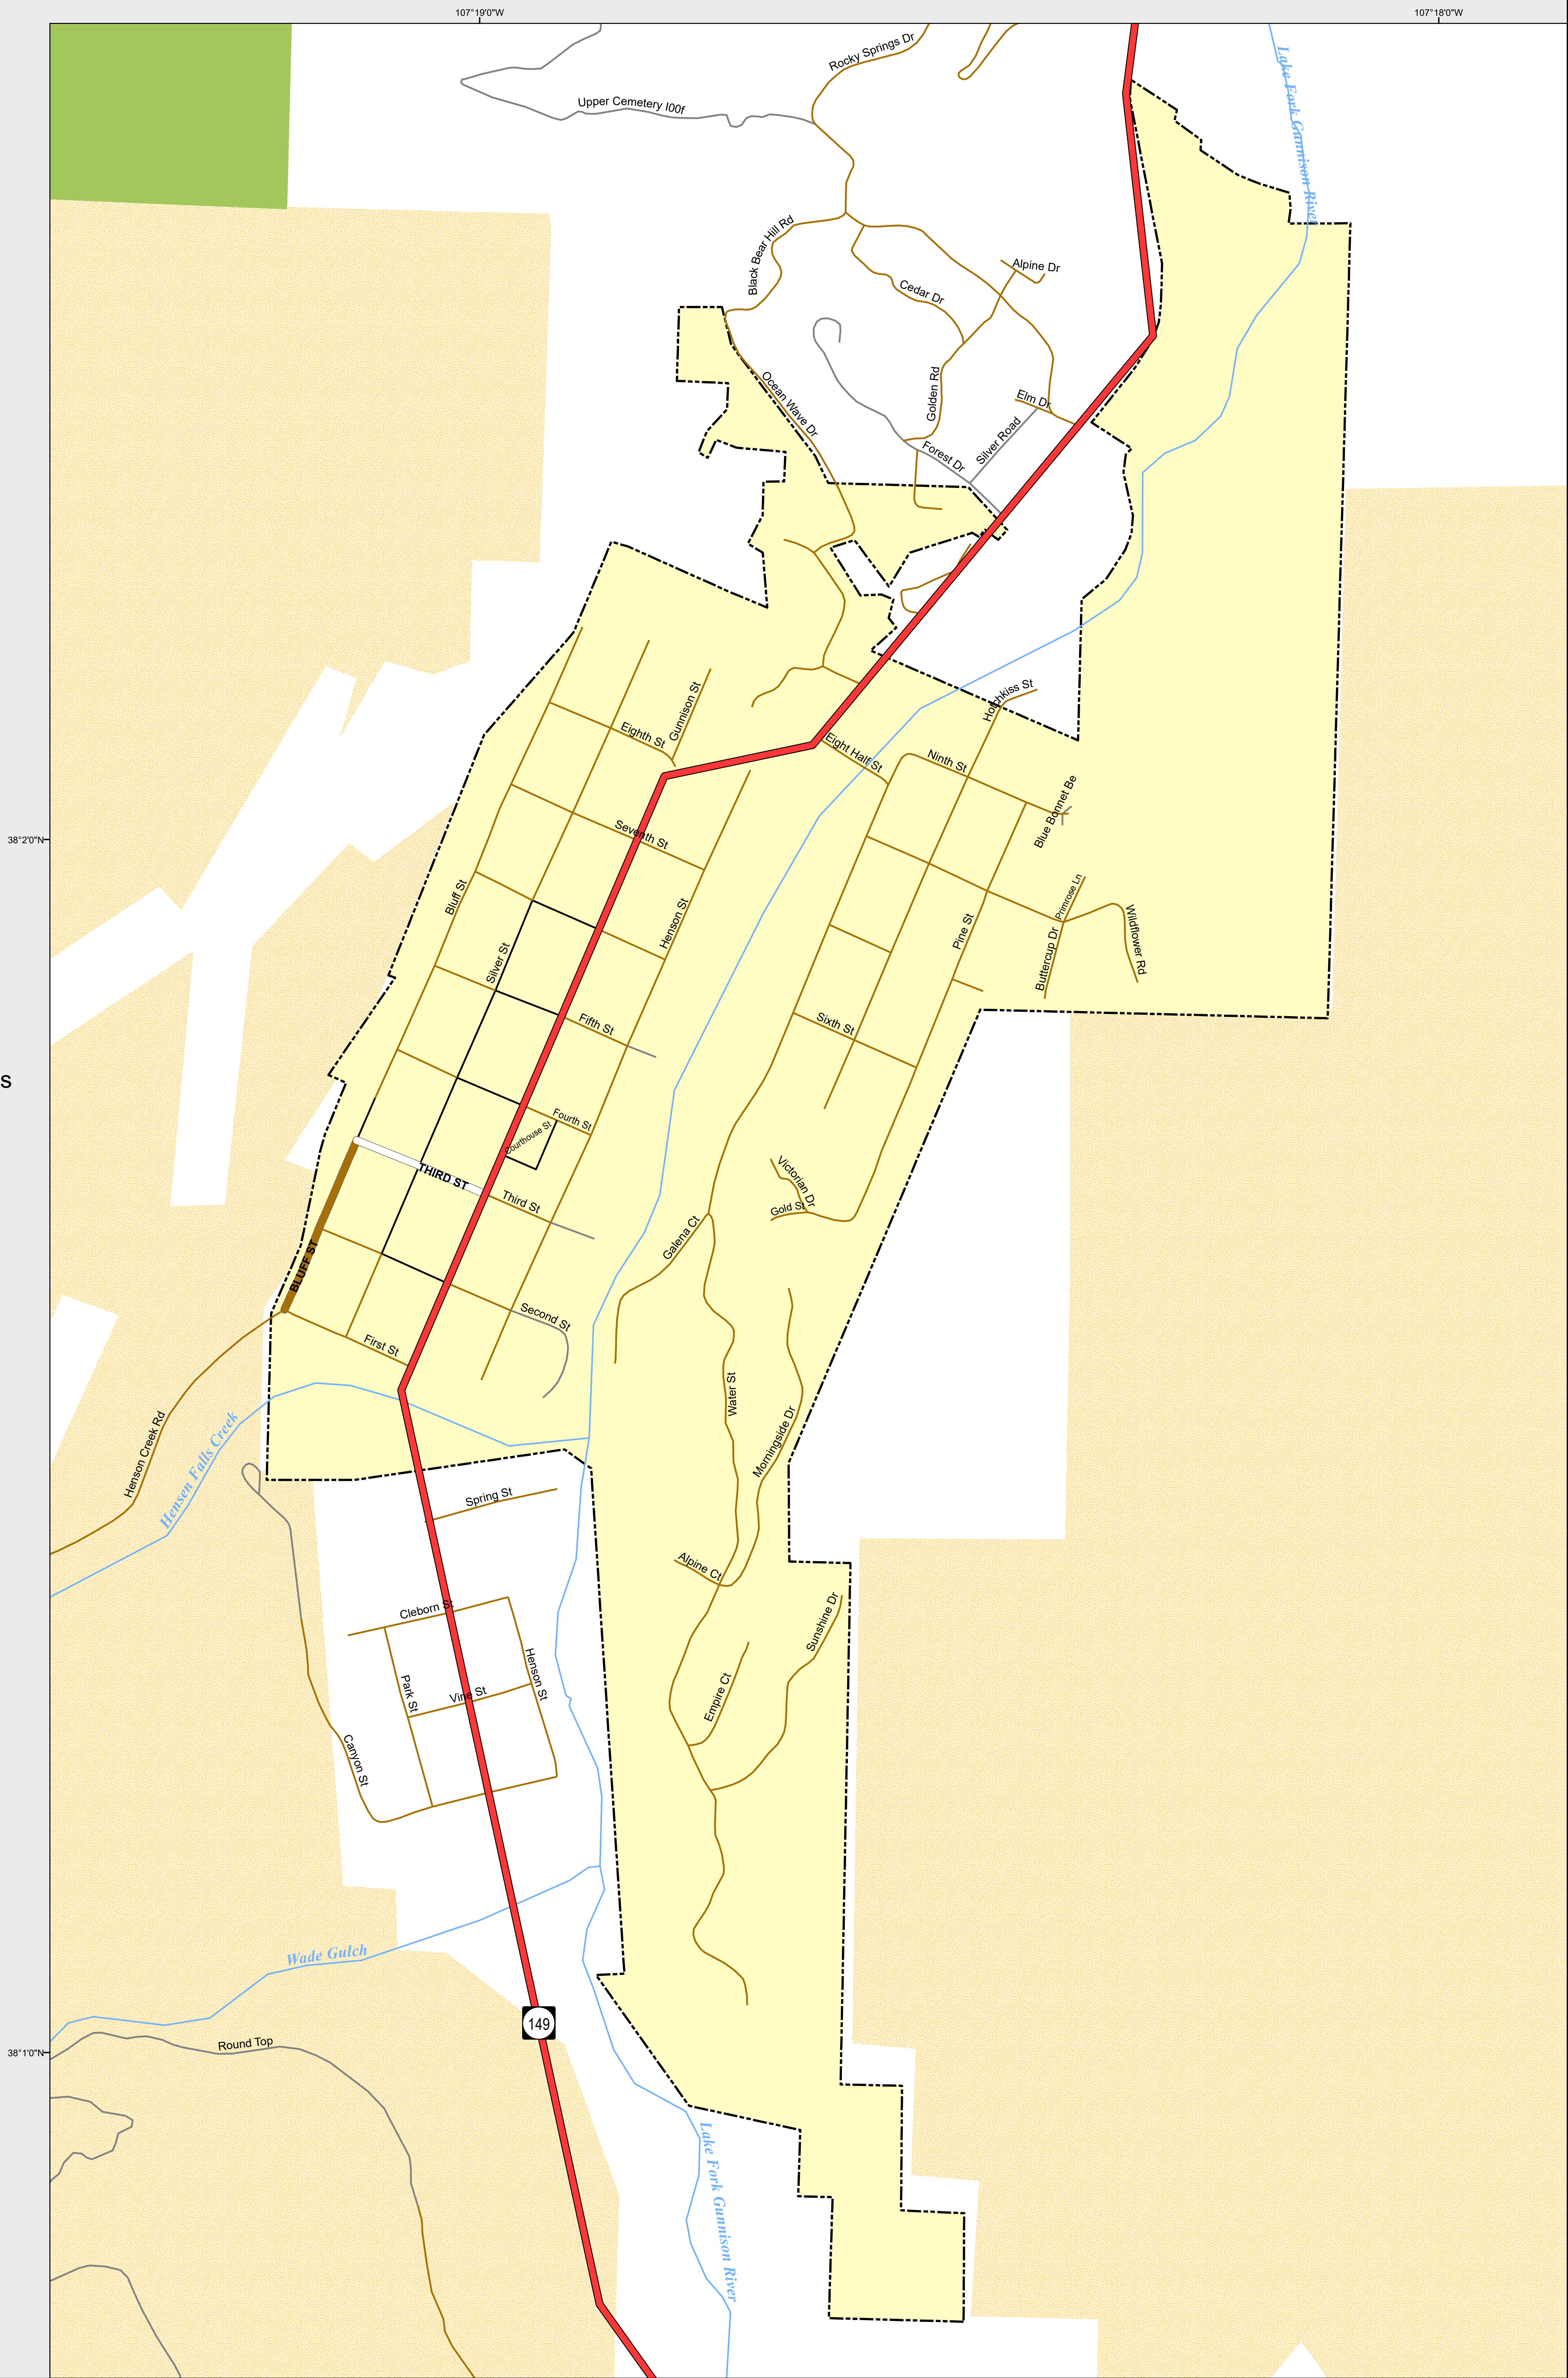

LAKE CITY

-  Highways
- Major Roads**
-  Paved
-  Gravel
-  Bladed
- Local Roads**
-  Paved
-  Gravel
-  Bladed
- Base Data**
-  City Limits
-  Counties
-  Cemetery
-  Lakes
-  Rivers/Streams
-  Railroads
- Public Land Classification**
-  Public Lands
-  State Lands
-  National or State Forest
-  National Parks/Monuments
-  Indian Reservations
-  Military/Federal
-  Wilderness Areas

0 0.09 0.18 Miles

State of Colorado

This city is located in the following count(ies):
Hinsdale

CDOT does not guarantee the accuracy of any information presented, is not liable in any respect for any errors, or omissions and is not responsible for determining fitness for use in this map. Source of landowner data is COMaP v9. This map does not imply permission of public access.