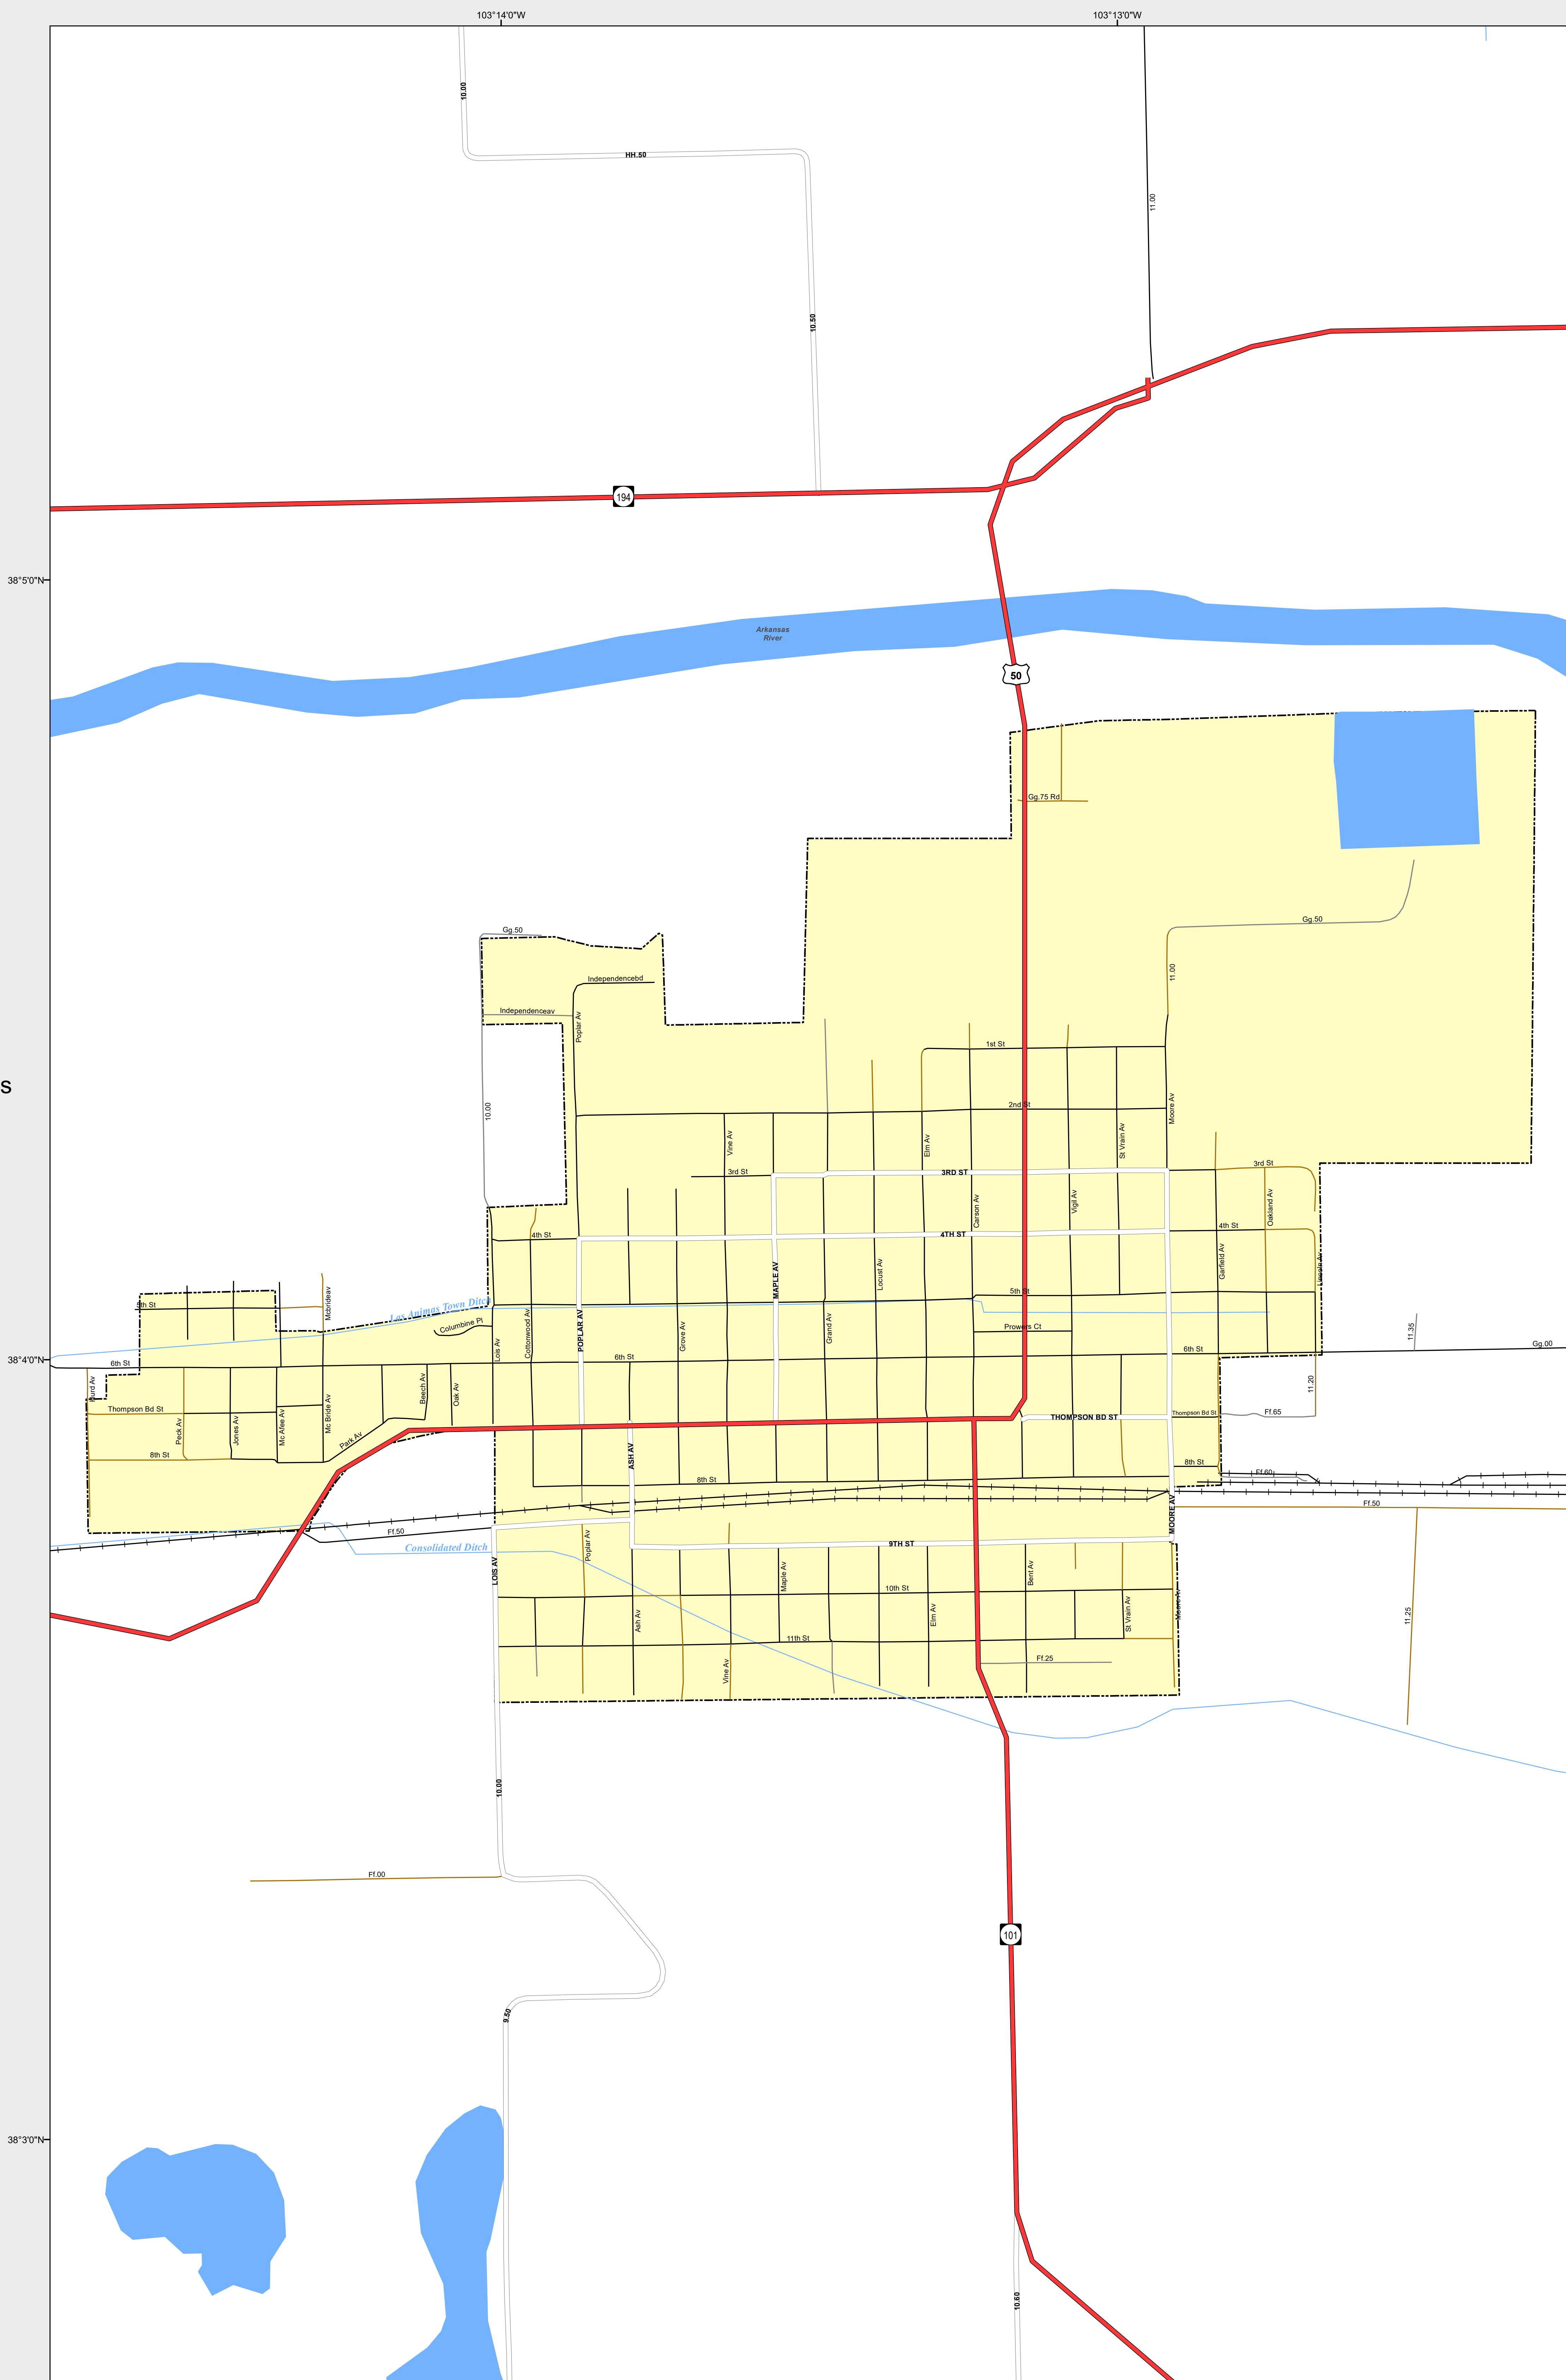

# LAS ANIMAS

-  Highways
- Major Roads**
-  Paved
-  Gravel
-  Bladed
- Local Roads**
-  Paved
-  Gravel
-  Bladed
- Base Data**
-  City Limits
-  Counties
-  Cemetery
-  Lakes
-  Rivers/Streams
-  Railroads
- Public Land Classification**
-  Public Lands
-  State Lands
-  National or State Forest
-  National Parks/Monuments
-  Indian Reservations
-  Military/Federal
-  Wilderness Areas

## State of Colorado

This city is located in the following count(ies):  
Bent

CDOT does not guarantee the accuracy of any information presented, is not liable in any respect for any errors, or omissions and is not responsible for determining fitness for use in this map. Source of landowner data is COMaP v9. This map does not imply permission of public access.