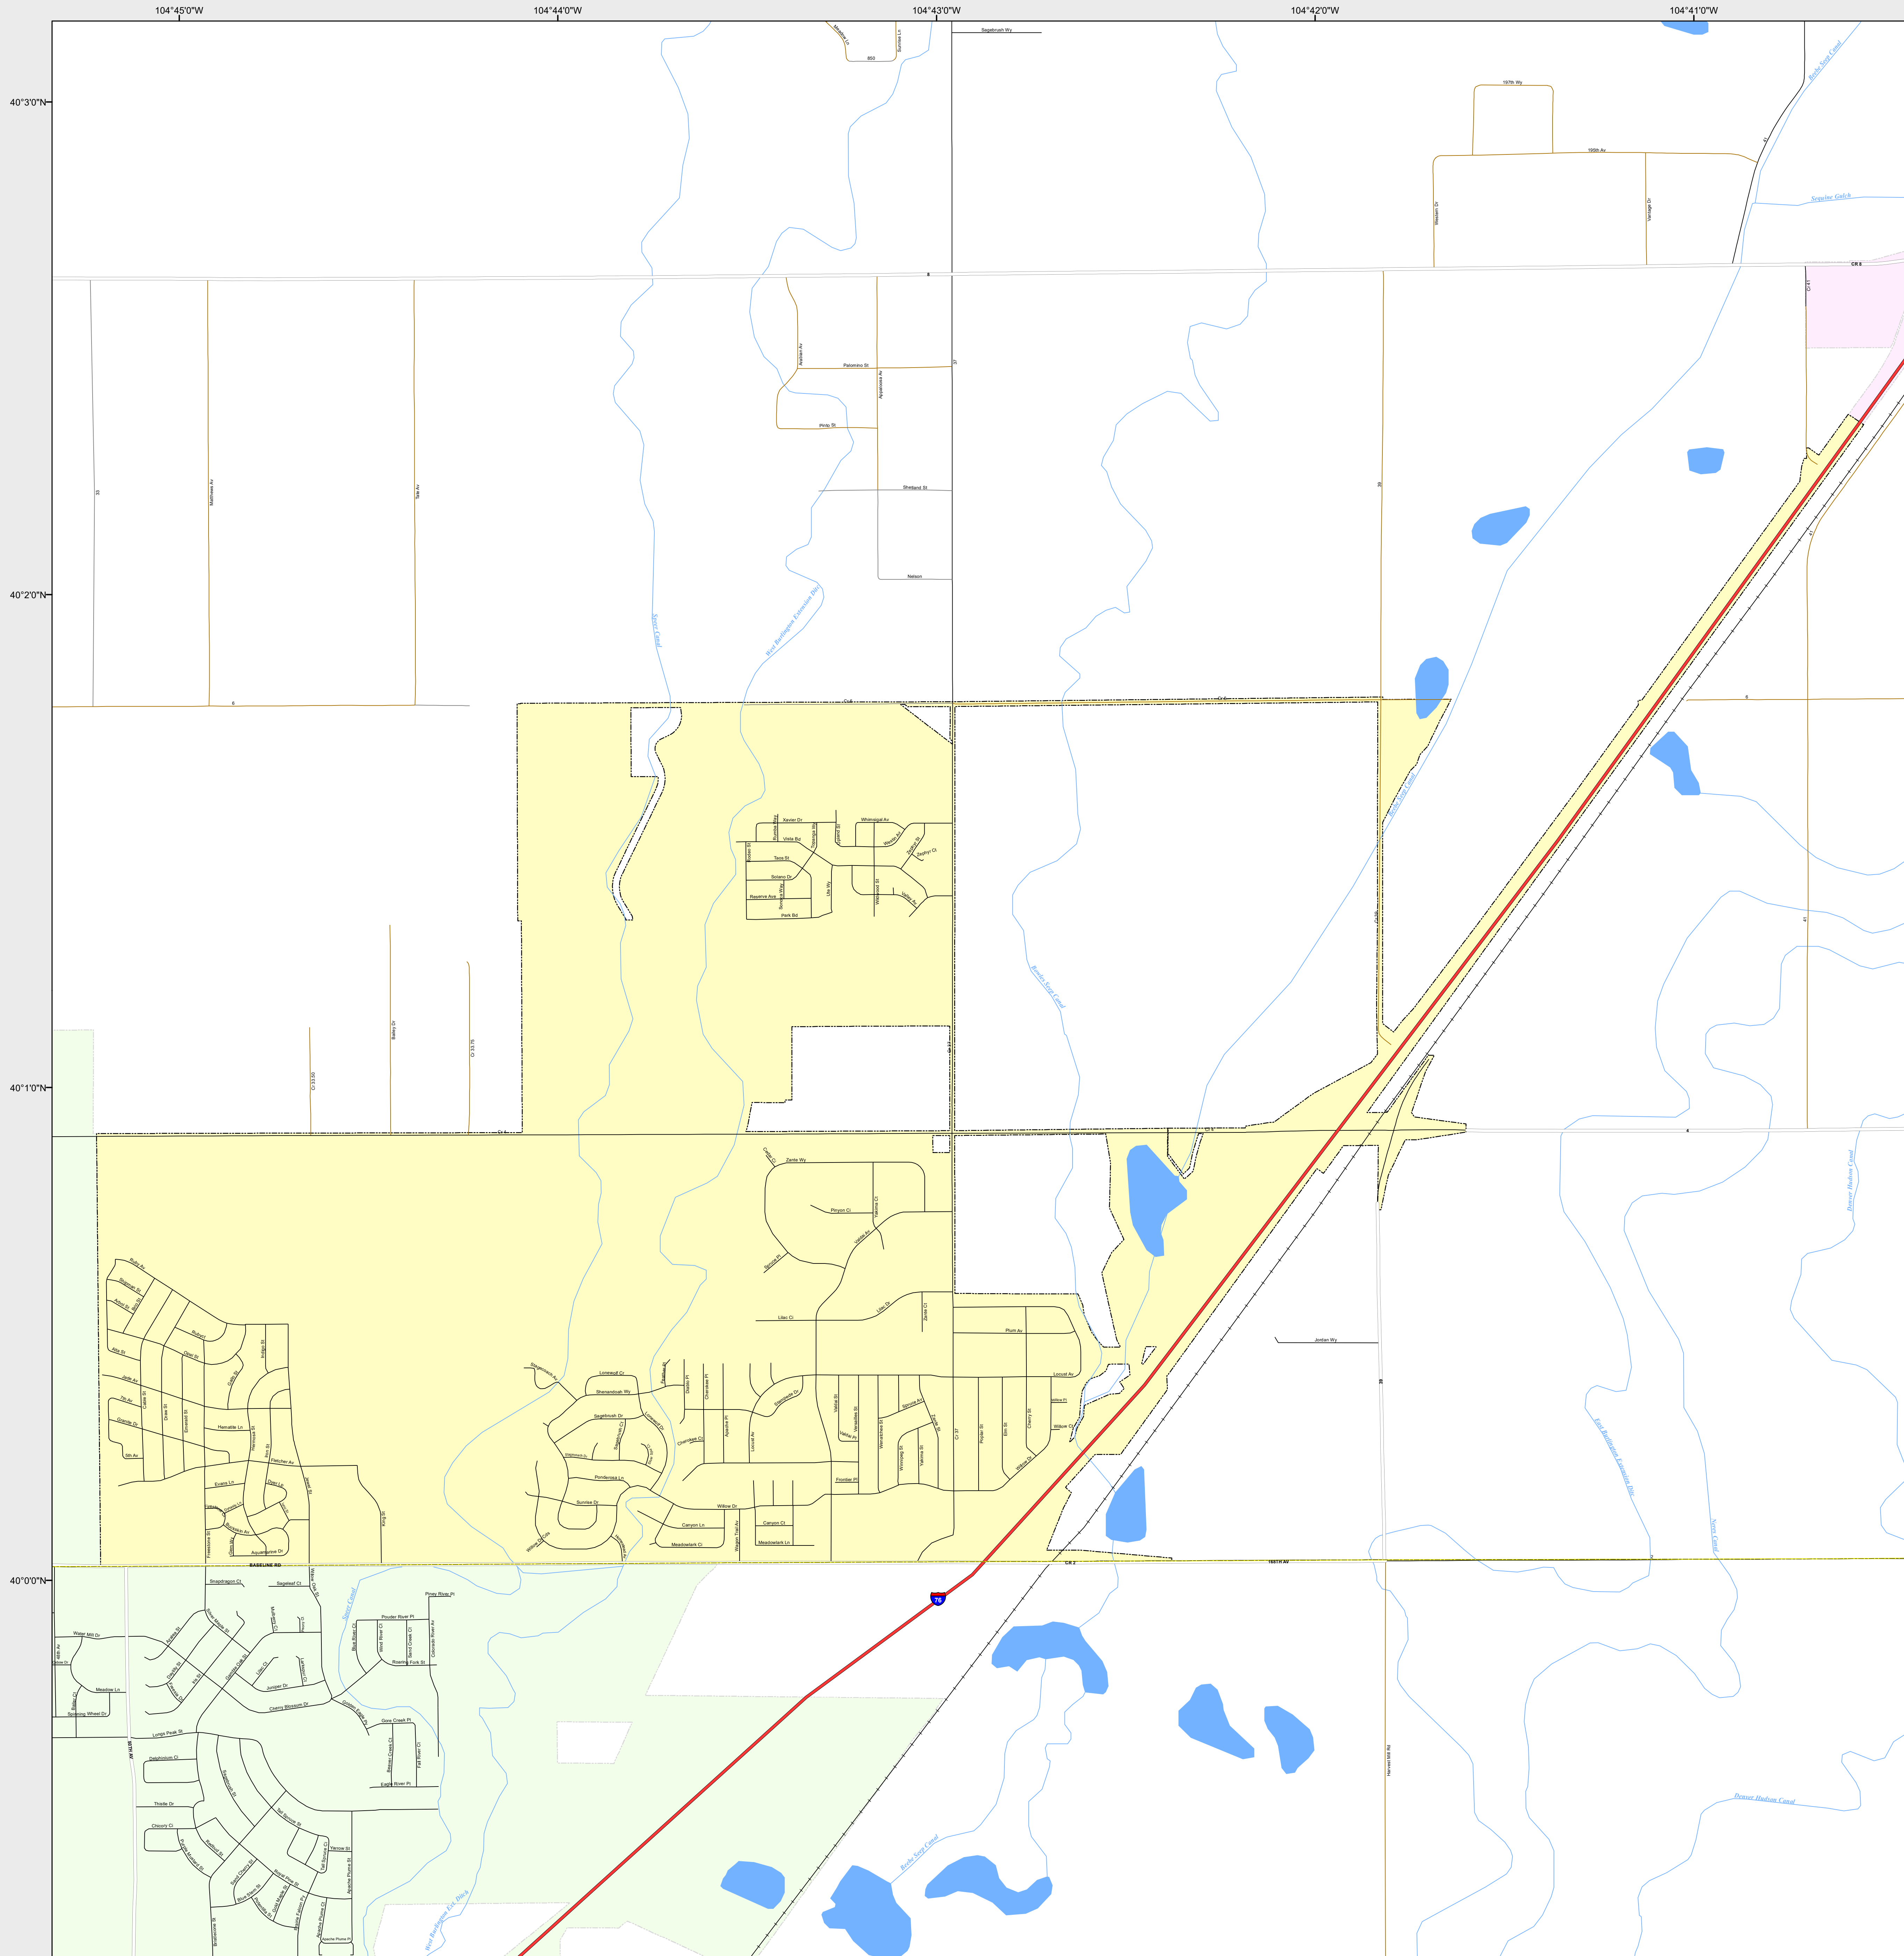

# LOCHBUIE

-  Highways
- Major Roads
  -  Paved
  -  Gravel
  -  Bladed
- Local Roads
  -  Paved
  -  Gravel
  -  Bladed
- Base Data
  -  City Limits
  -  Counties
  -  Cemetery
  -  Lakes
  -  Rivers/Streams
  -  Railroads
- Public Land Classification
  -  Public Lands
  -  State Lands
  -  National or State Forest
  -  National Parks/Monuments
  -  Indian Reservations
  -  Military/Federal
  -  Wilderness Areas

## State of Colorado

This city is located in the following count(ies):  
Weld

CDOT does not guarantee the accuracy of any information presented, is not liable in any respect for any errors, or omissions and is not responsible for determining fitness for use in this map. Source of landowner data is COMaP v9. This map does not imply permission of public access.