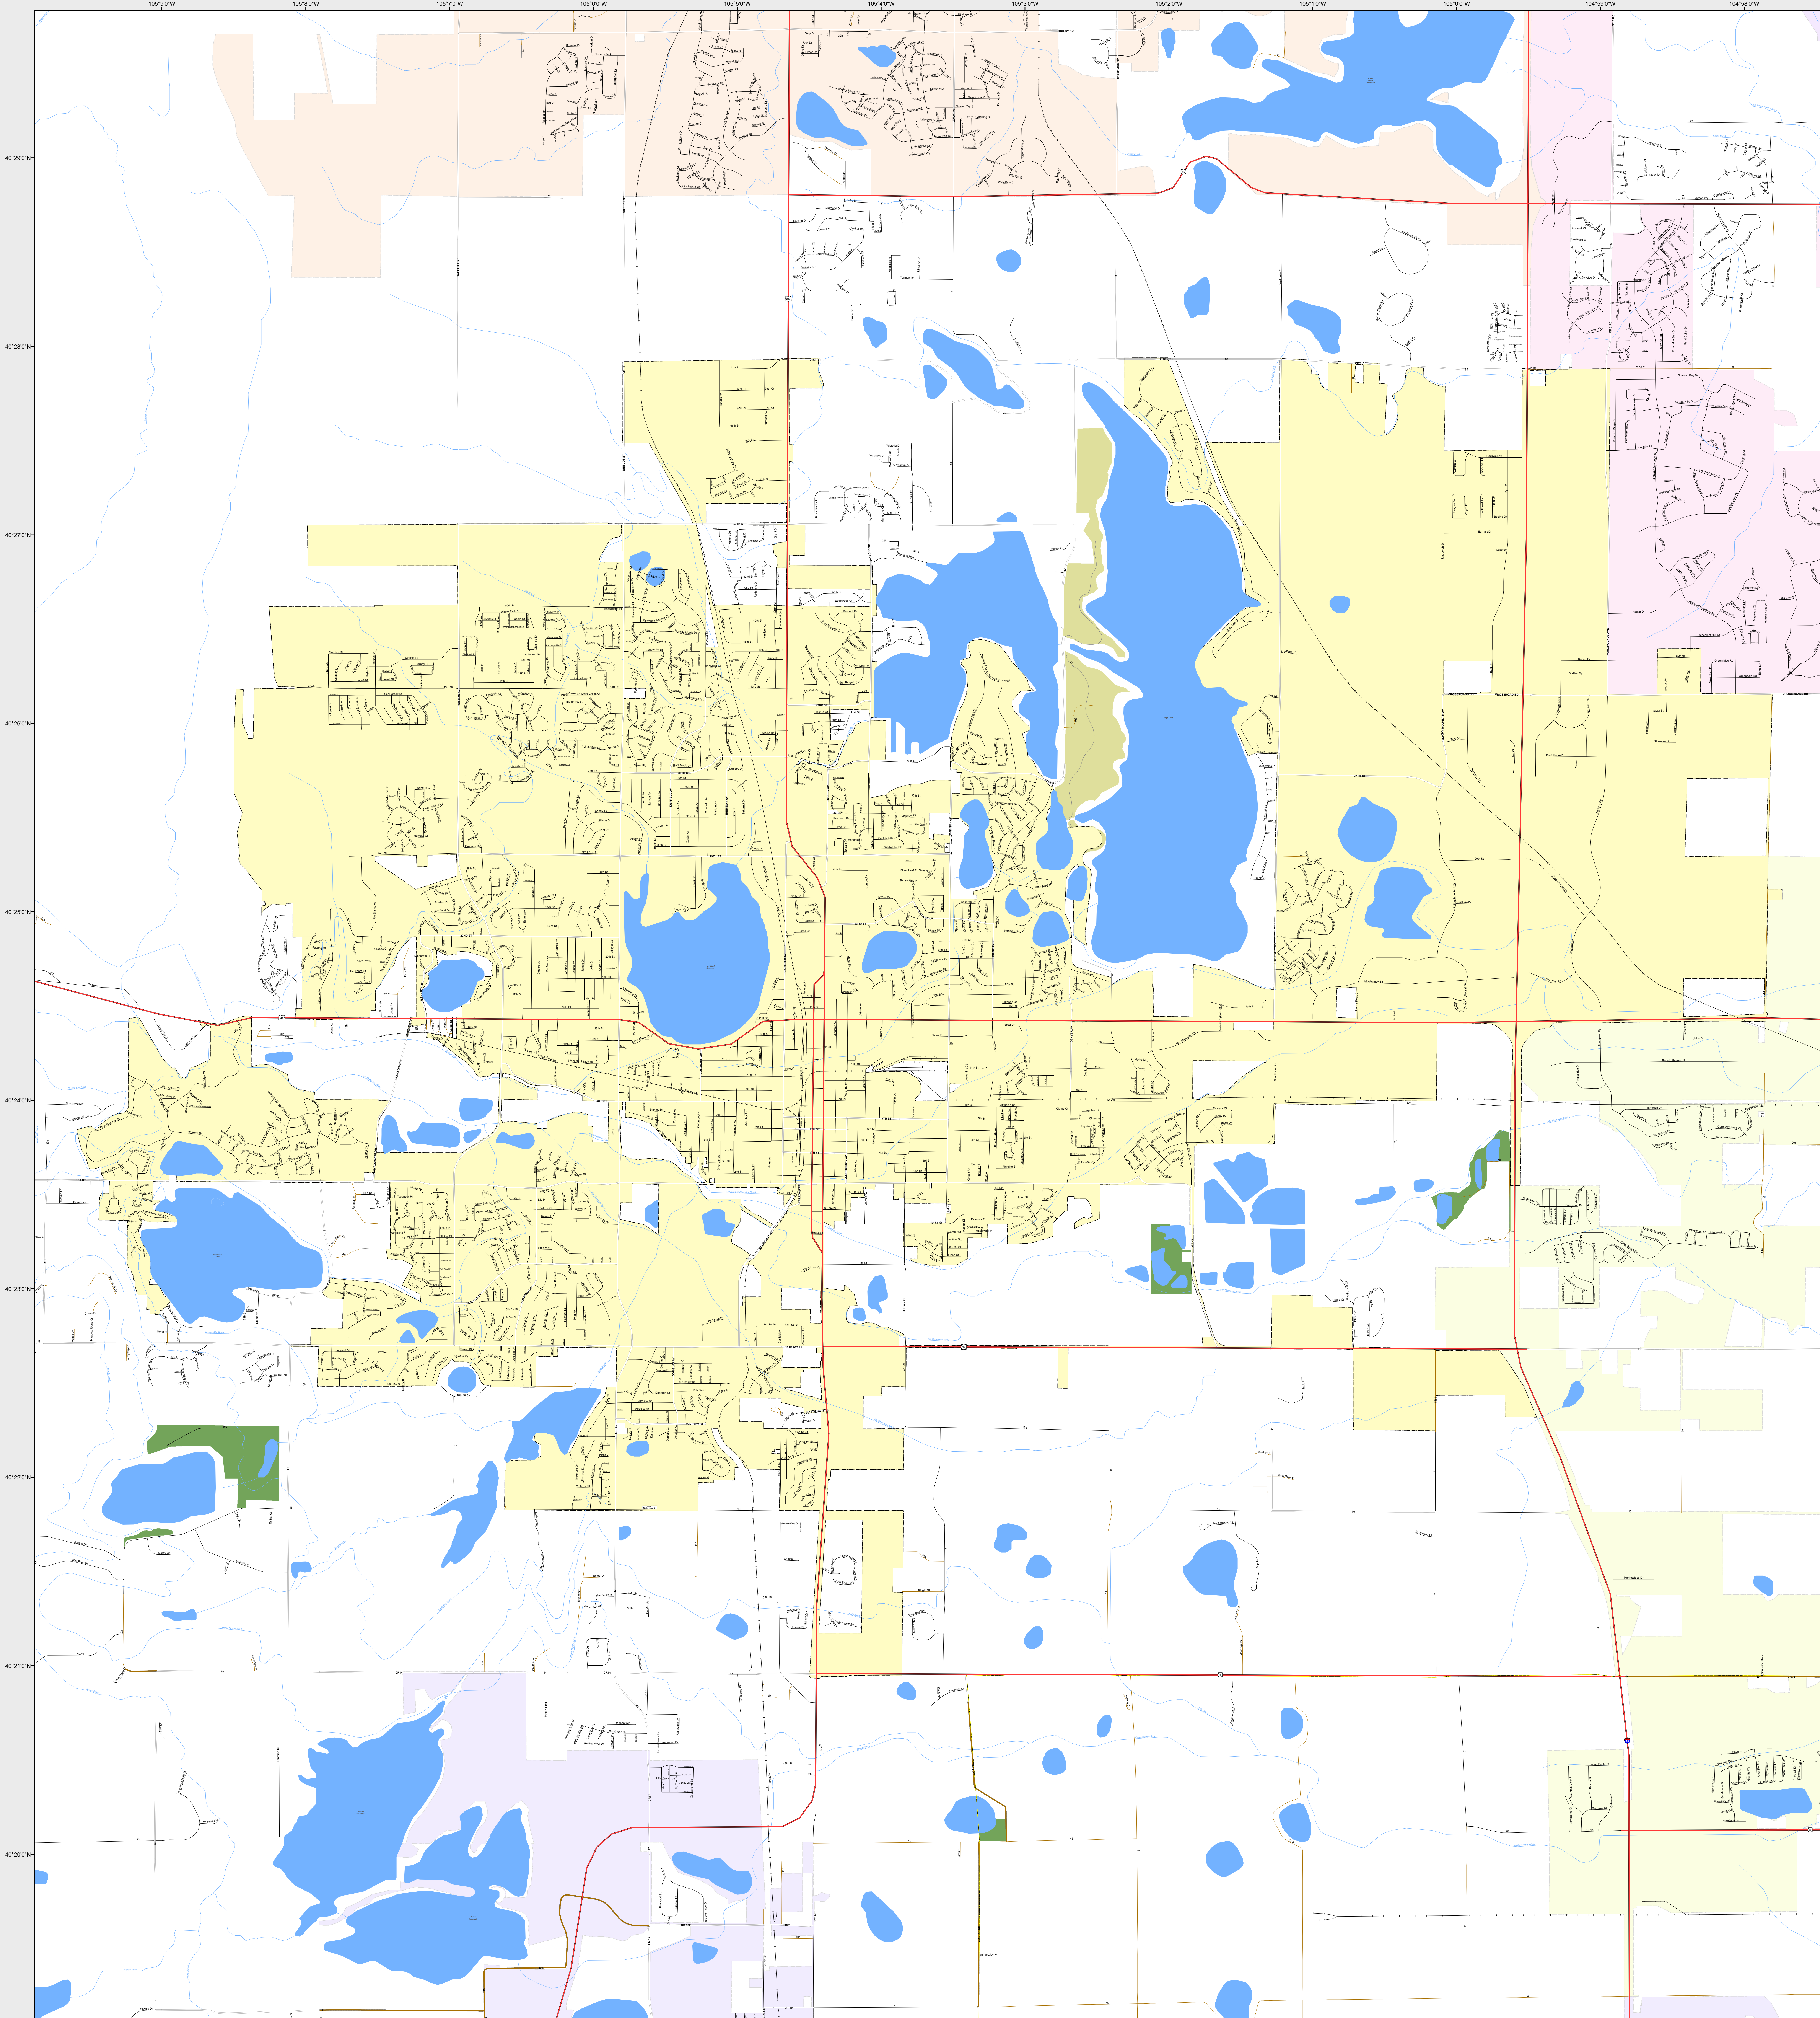

LOVELAND

- Highways
- **Major Roads**
  - Paved
  - Gravel
  - Bladed
- **Local Roads**
  - Paved
  - Gravel
  - Bladed
- **Base Data**
  - City Limits
  - Counties
  - Cemetery
  - Lakes
  - Rivers/Streams
  - Railroads
- **Public Land Classification**
  - Public Lands
  - State Lands
  - National or State Forest
  - National Parks/Monuments
  - Indian Reservations
  - Military/Federal
  - Wilderness Areas

0 0.35 0.7 Miles

State of Colorado

This city is located in the following count(ies):
Larimer