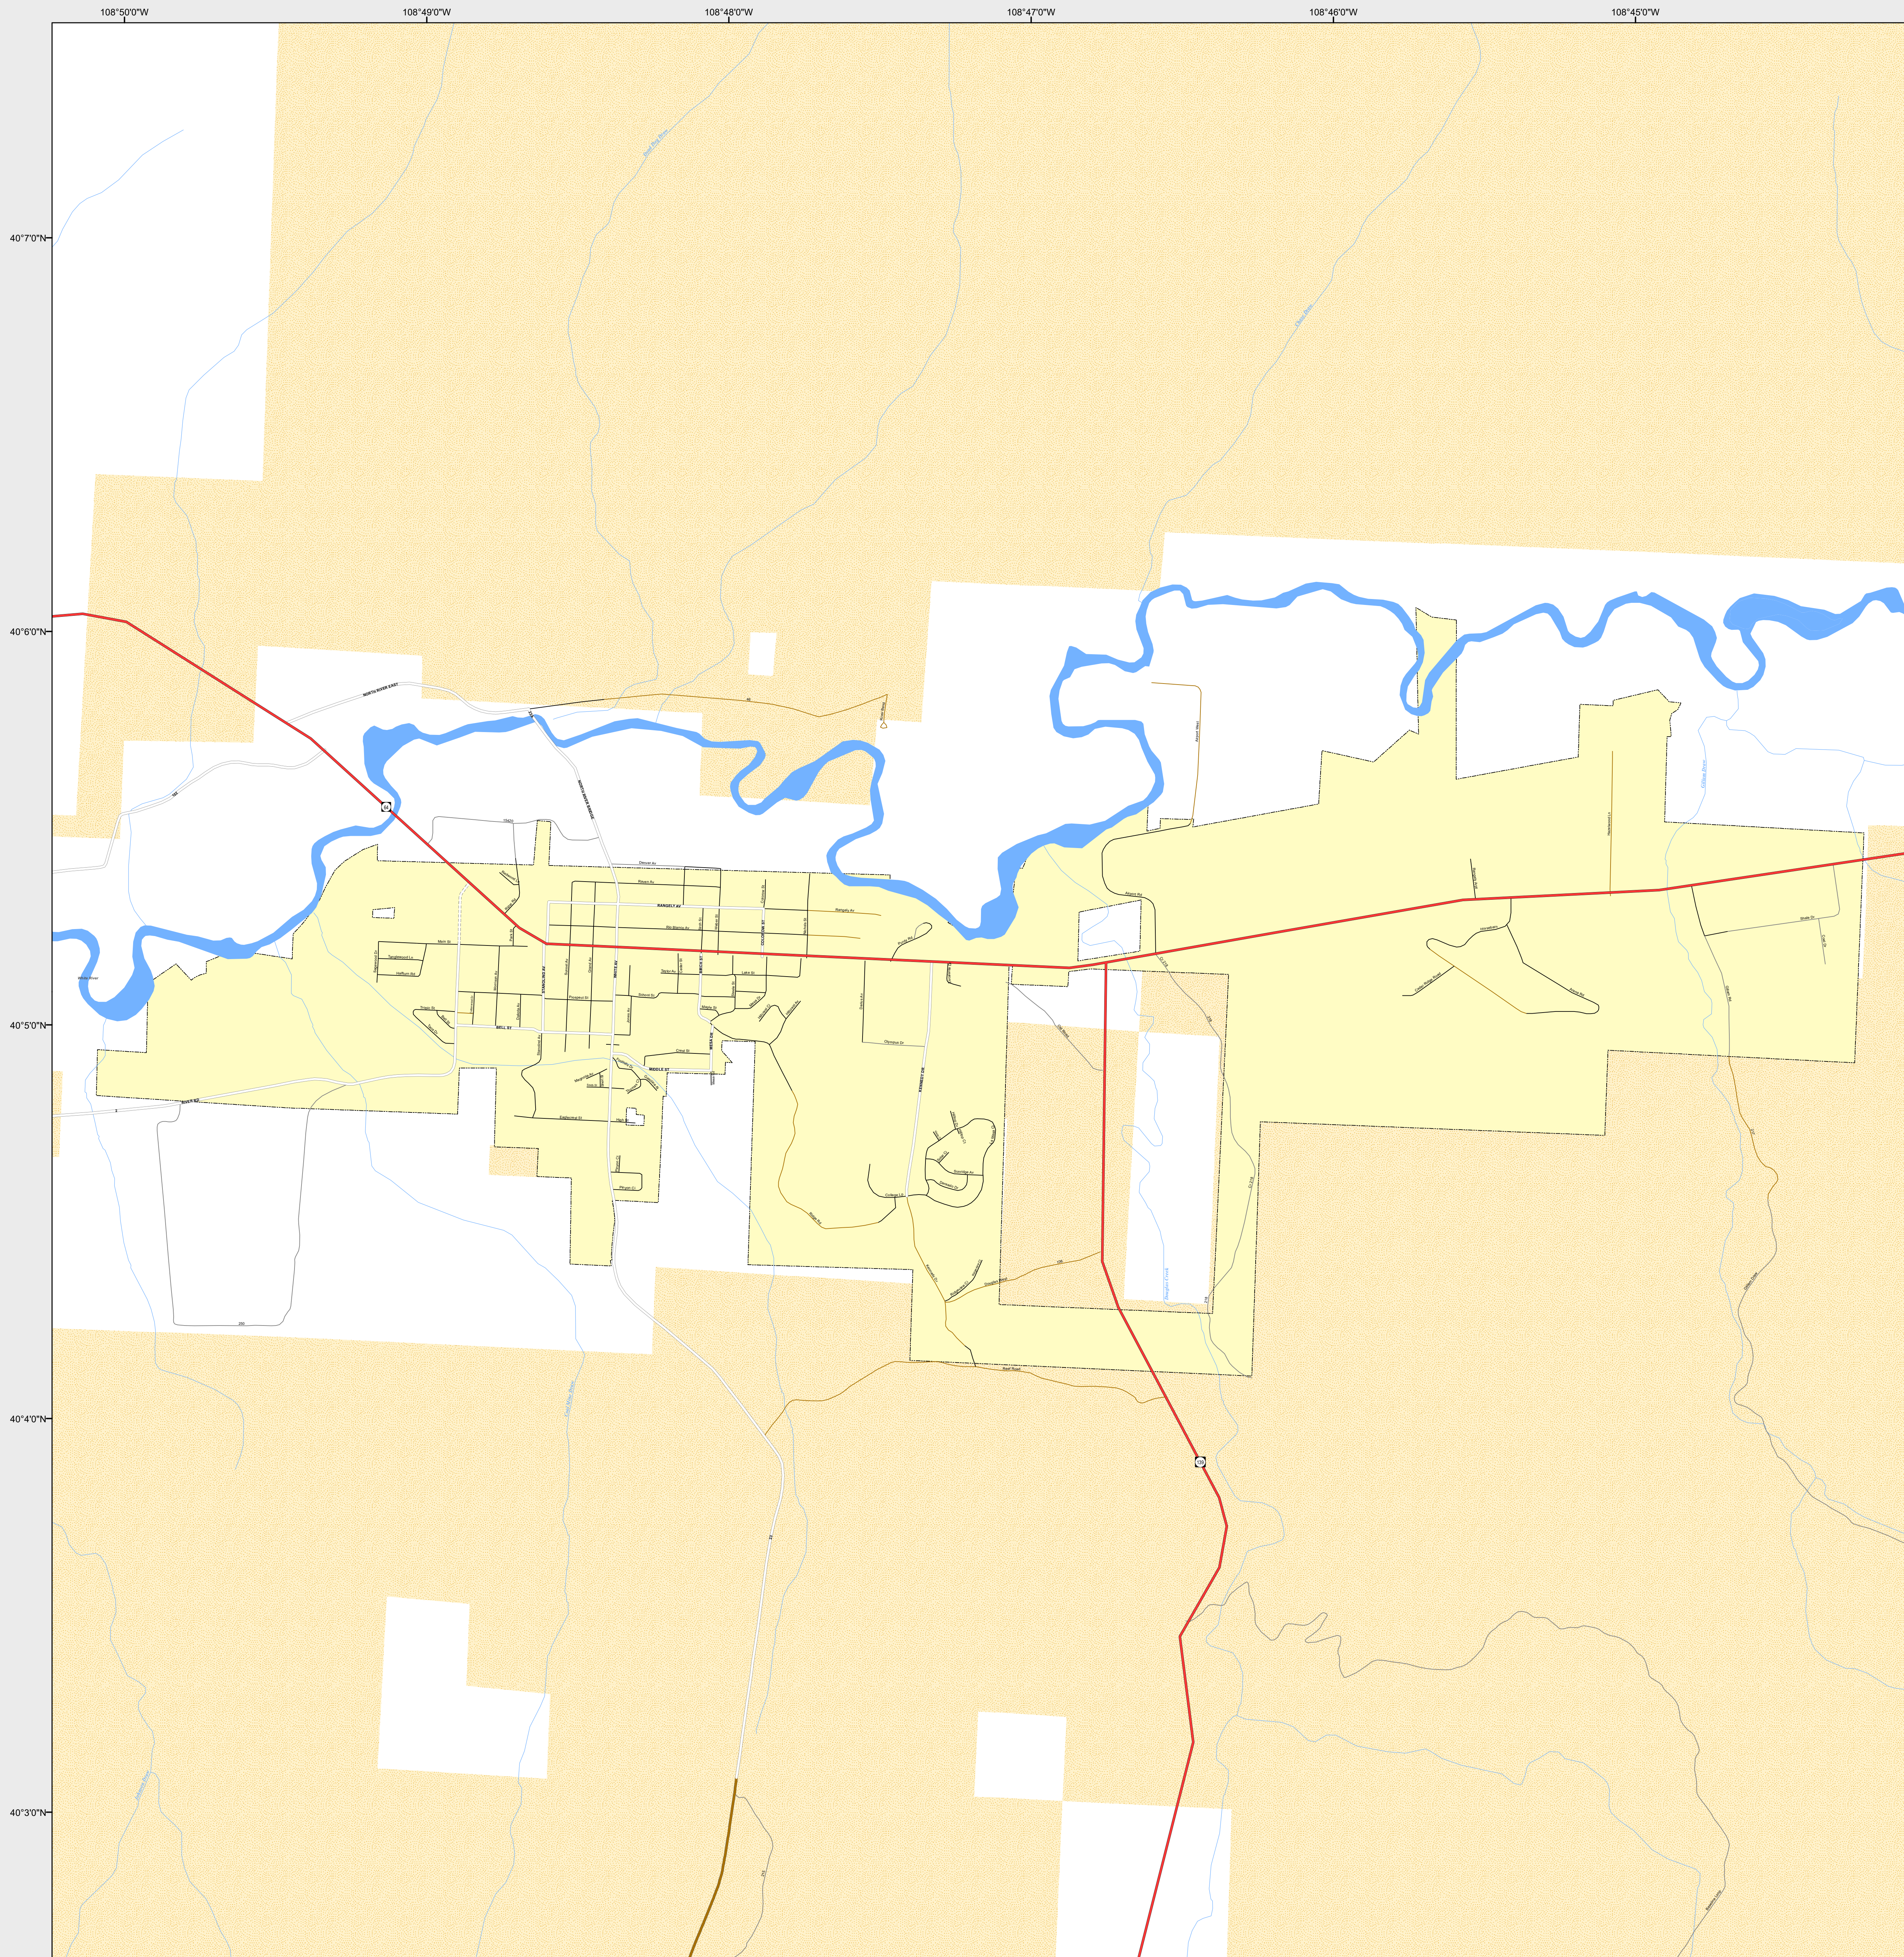

RANGELY

-  Highways
- Major Roads
 -  Paved
 -  Gravel
 -  Bladed
- Local Roads
 -  Paved
 -  Gravel
 -  Bladed
- Base Data
 -  City Limits
 -  Counties
 -  Cemetery
 -  Lakes
 -  Rivers/Streams
 -  Railroads
- Public Land Classification
 -  Public Lands
 -  State Lands
 -  National or State Forest
 -  National Parks/Monuments
 -  Indian Reservations
 -  Military/Federal
 -  Wilderness Areas

State of Colorado

This city is located in the following count(ies):
Rio Blanco

CDOT does not guarantee the accuracy of any information presented, is not liable in any respect for any errors, or omissions and is not responsible for determining fitness for use in this map. Source of landowner data is COMaP v9. This map does not imply permission of public access.