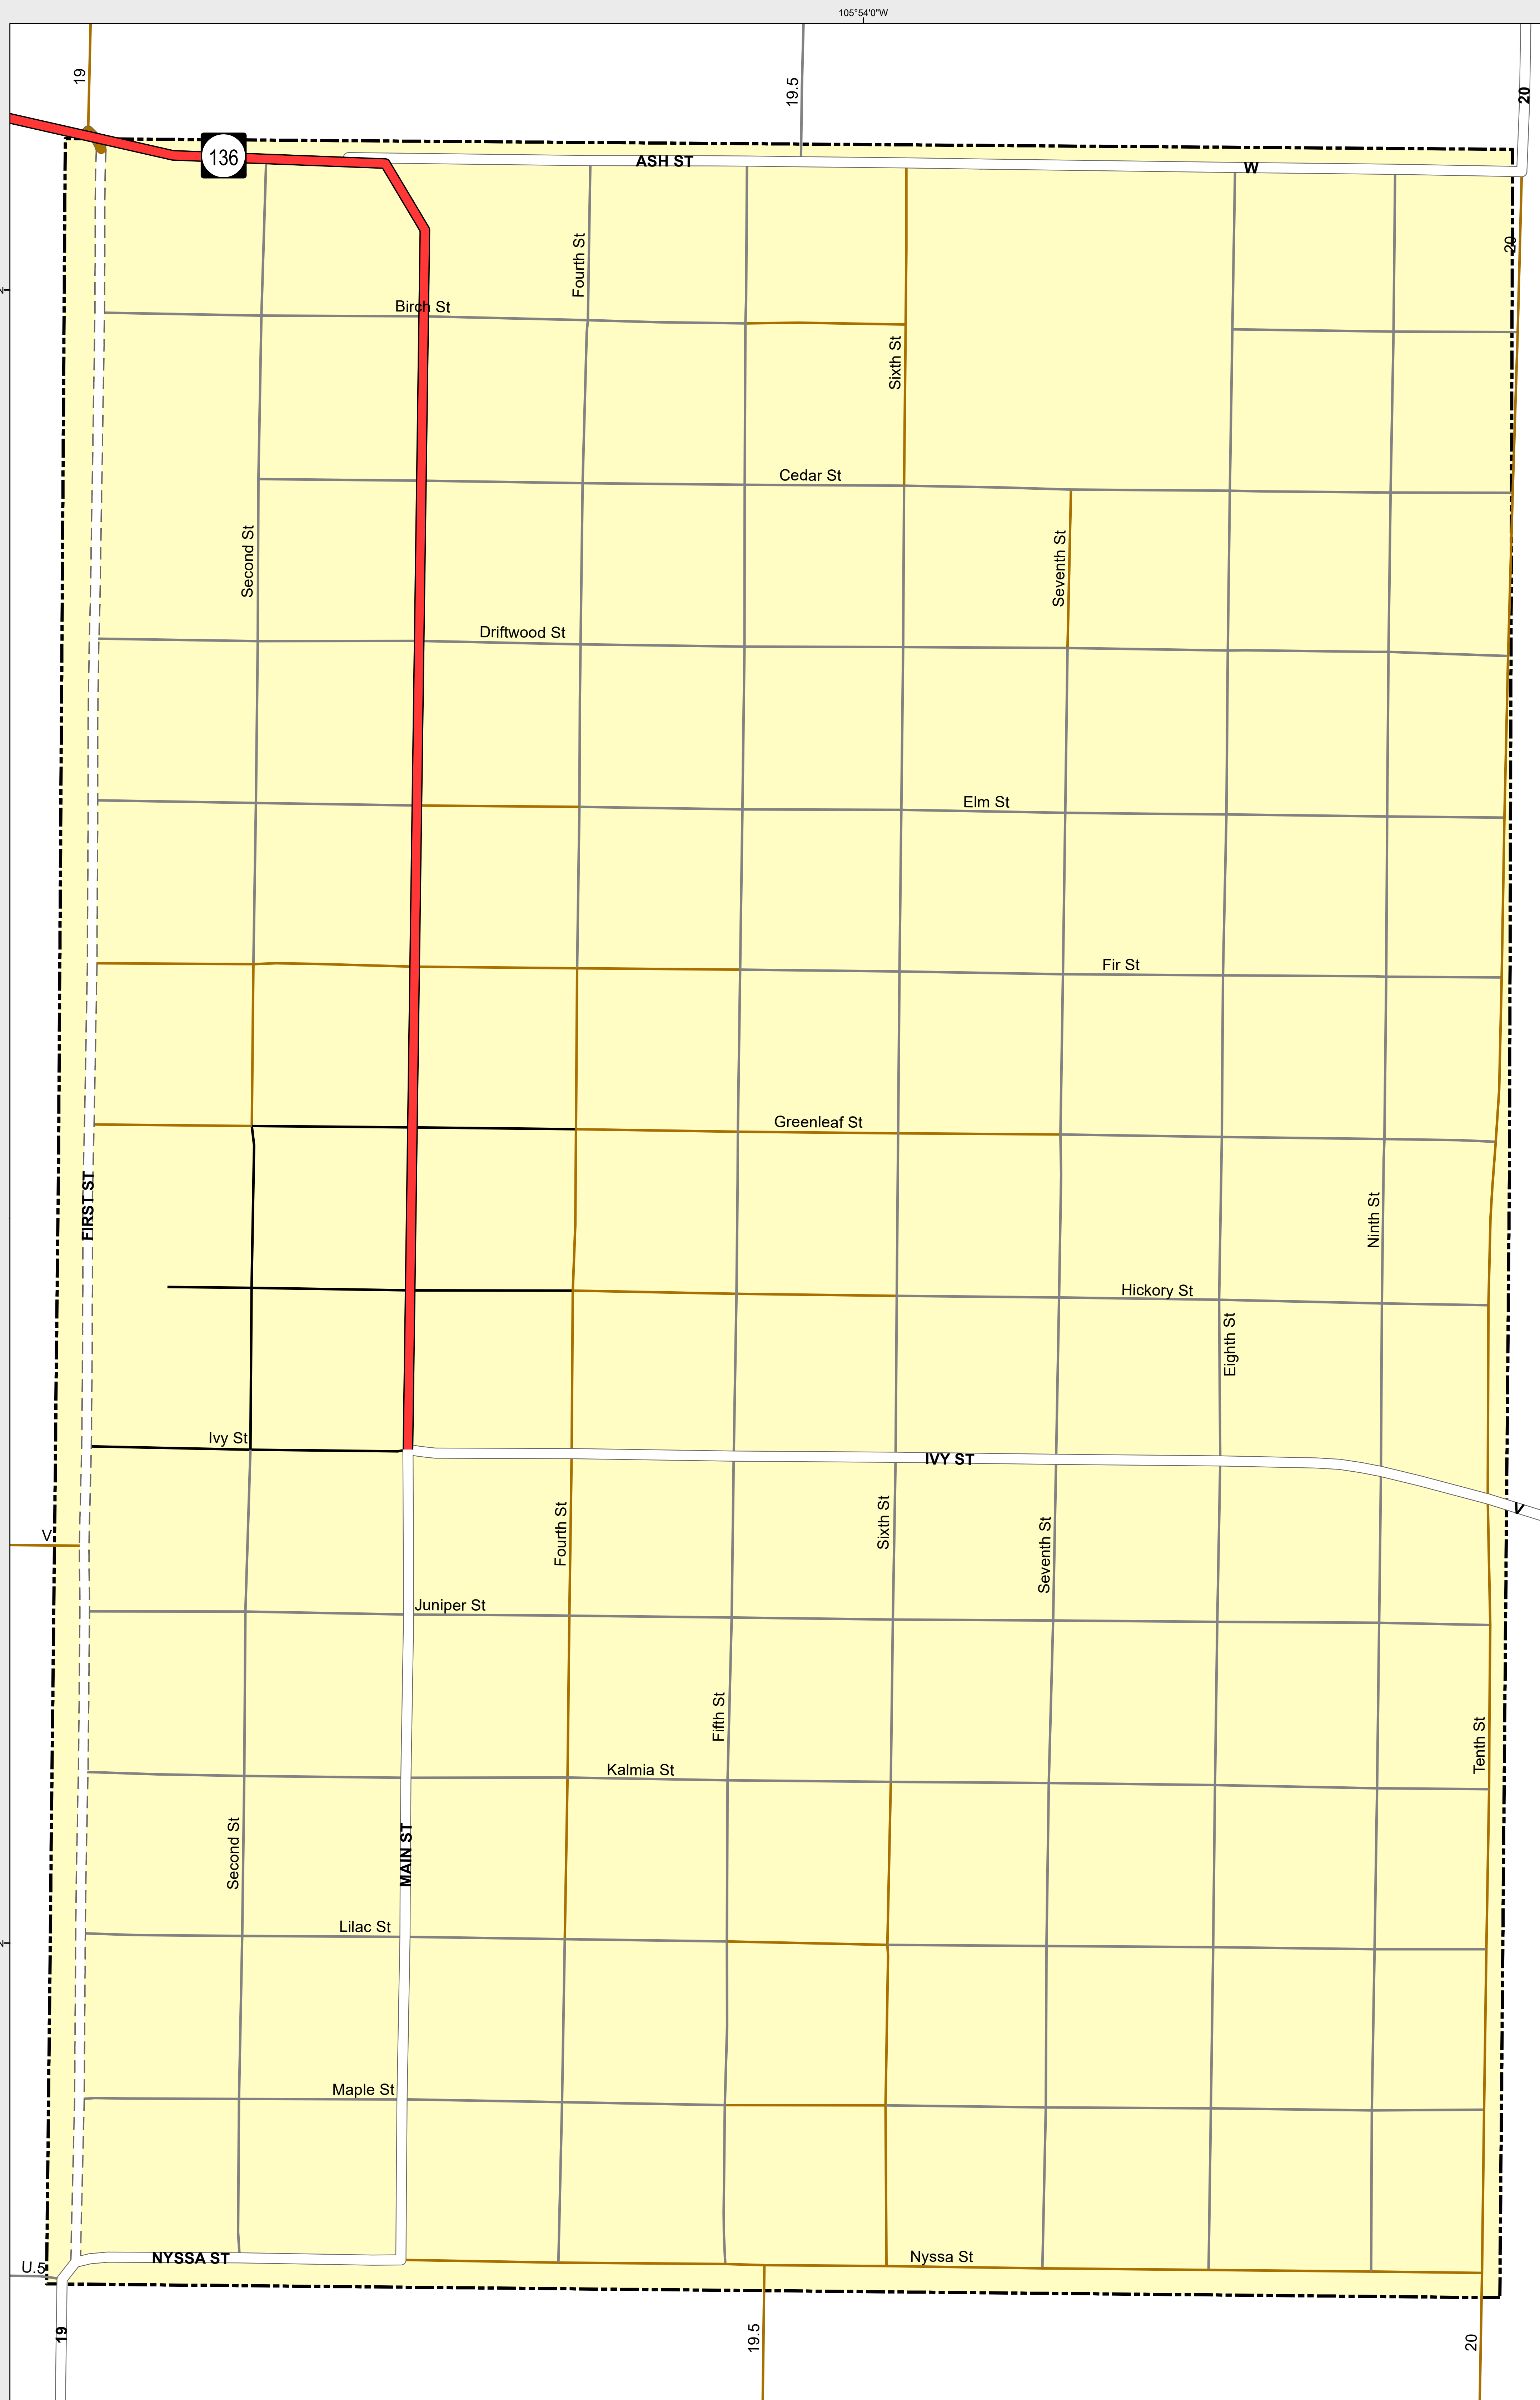

SANFORD

-  Highways
- Major Roads**
-  Paved
-  Gravel
-  Bladed
- Local Roads**
-  Paved
-  Gravel
-  Bladed
- Base Data**
-  City Limits
-  Counties
-  Cemetery
-  Lakes
-  Rivers/Streams
-  Railroads
- Public Land Classification**
-  Public Lands
-  State Lands
-  National or State Forest
-  National Parks/Monuments
-  Indian Reservations
-  Military/Federal
-  Wilderness Areas

State of Colorado

This city is located in the following count(ies):
Conejos

CDOT does not guarantee the accuracy of any information presented, is not liable in any respect for any errors, or omissions and is not responsible for determining fitness for use in this map. Source of landowner data is COMaP v9. This map does not imply permission of public access.