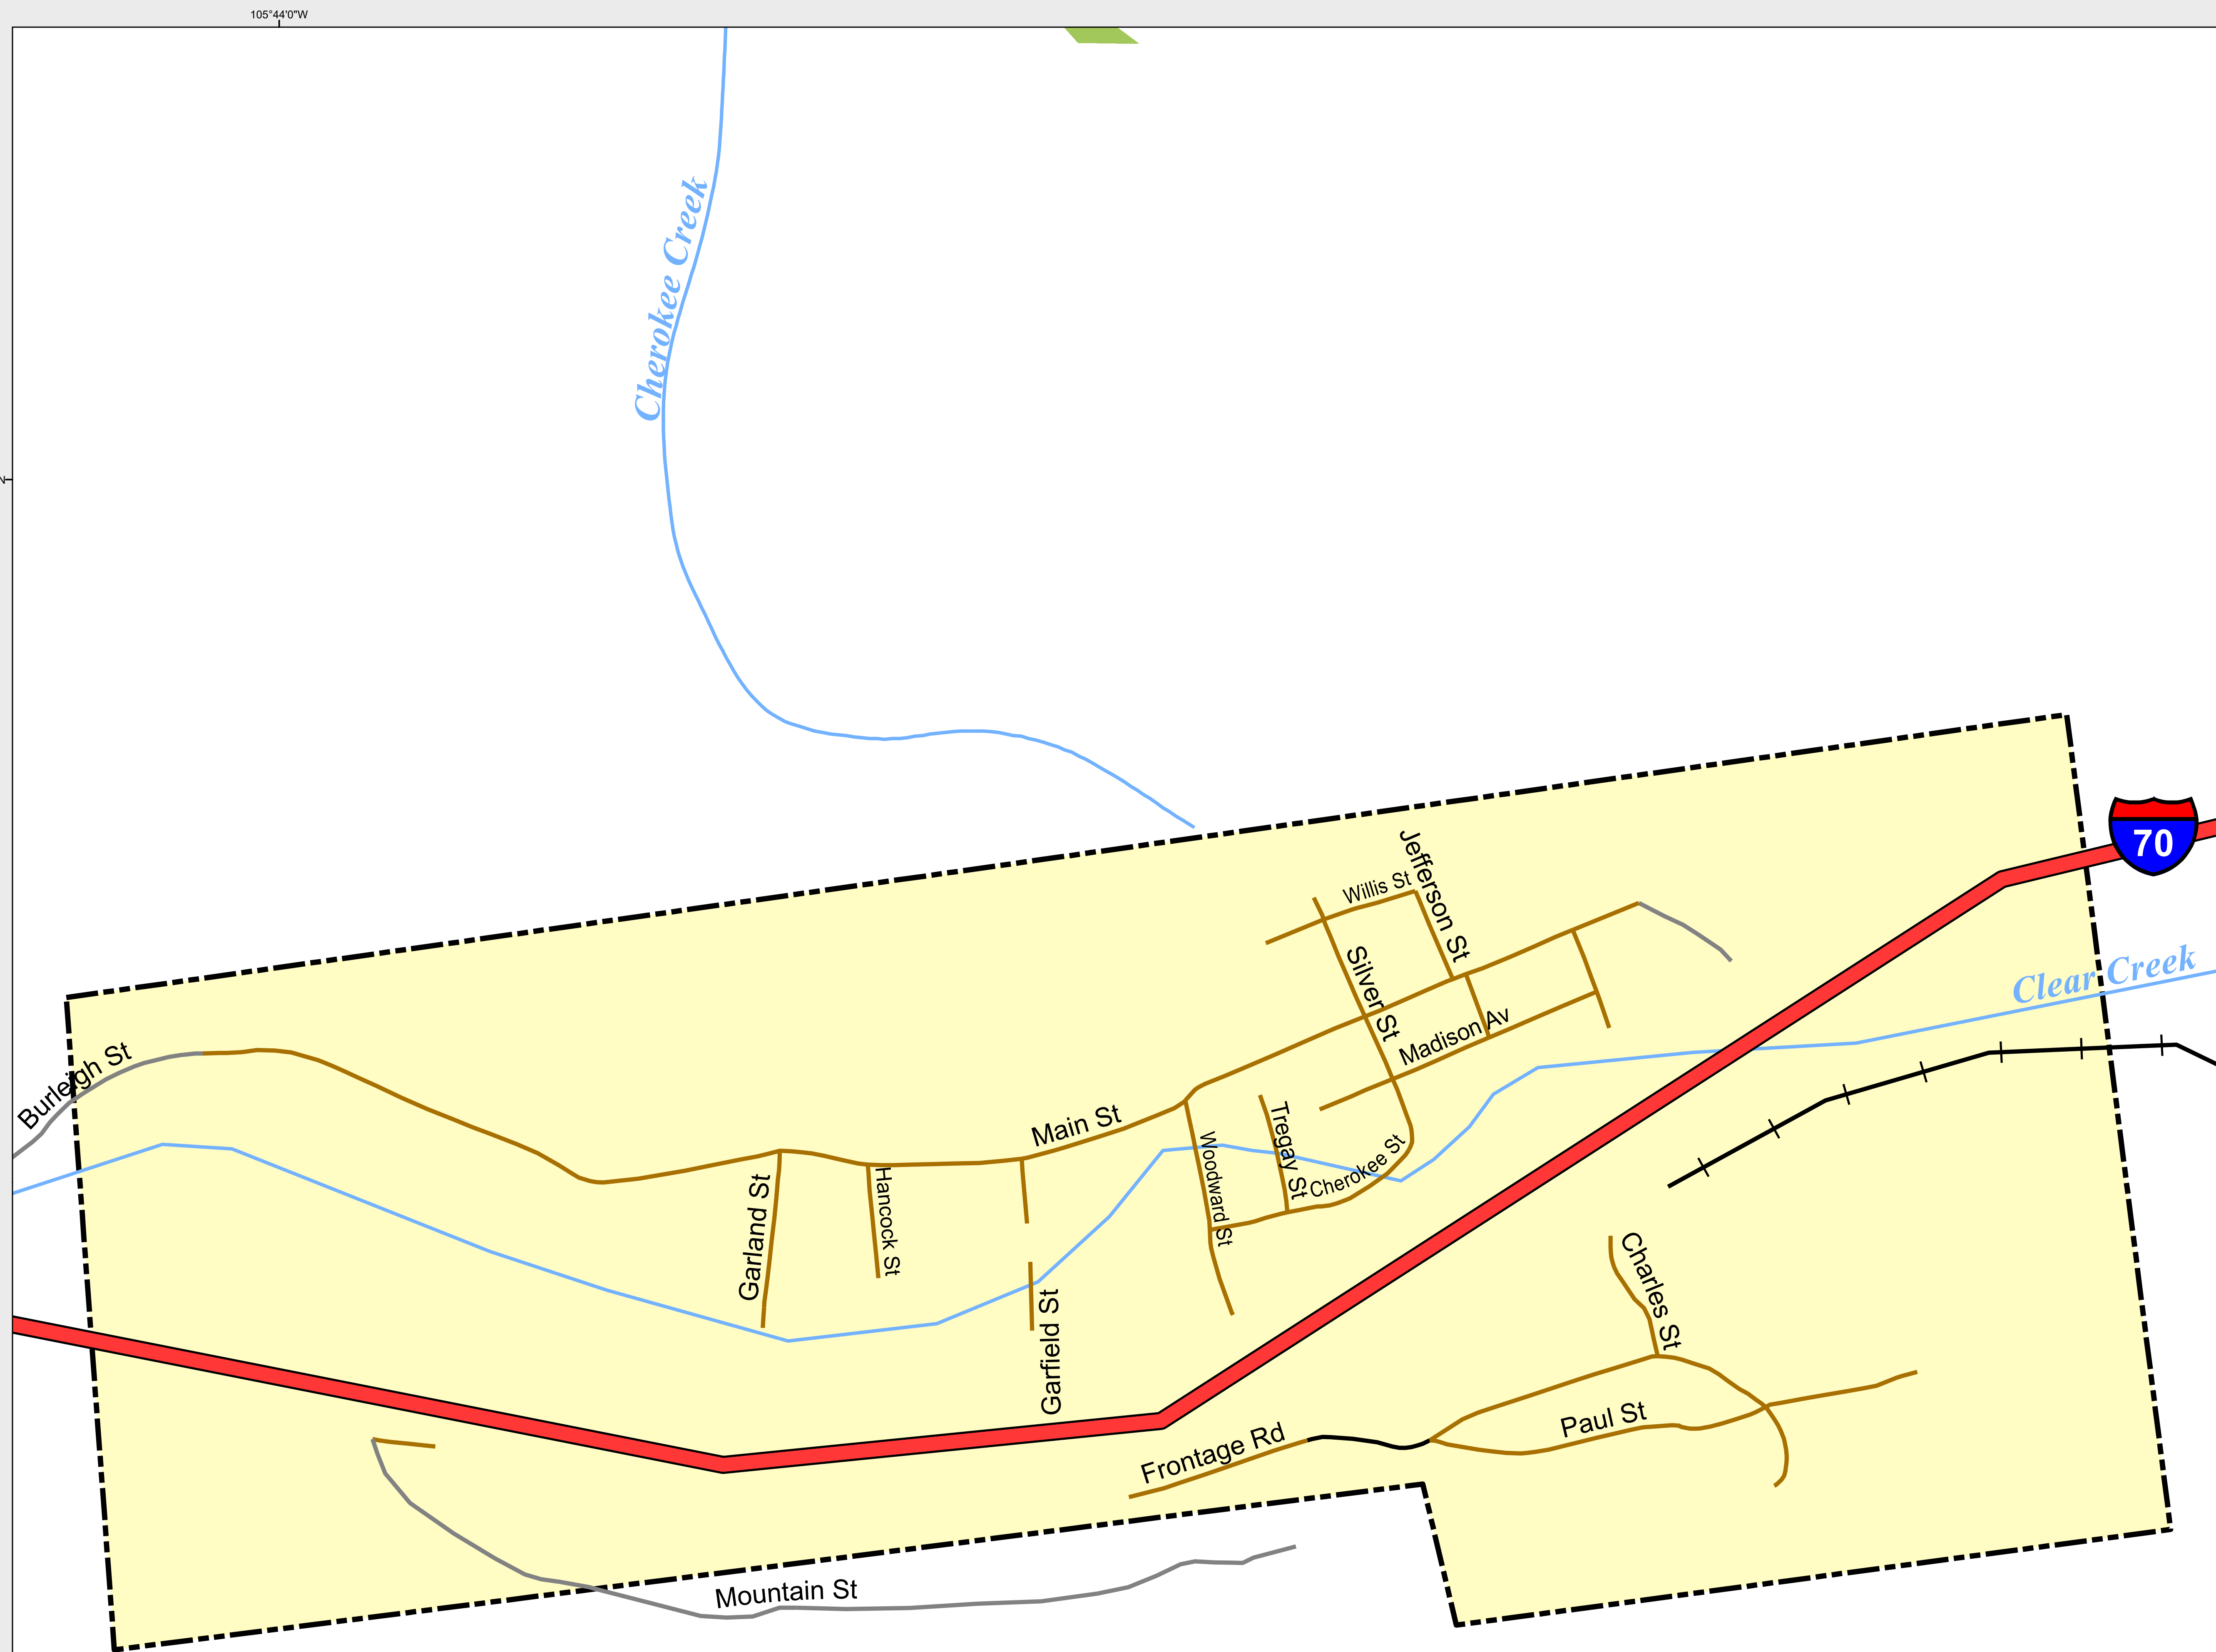

SILVER PLUME

-  Highways
- Major Roads
 -  Paved
 -  Gravel
 -  Bladed
- Local Roads
 -  Paved
 -  Gravel
 -  Bladed
- Base Data
 -  City Limits
 -  Counties
 -  Cemetery
 -  Lakes
 -  Rivers/Streams
 -  Railroads
- Public Land Classification
 -  Public Lands
 -  State Lands
 -  National or State Forest
 -  National Parks/Monuments
 -  Indian Reservations
 -  Military/Federal
 -  Wilderness Areas

0 0.045 0.09 Miles

State of Colorado

This city is located in the following count(ies):
Clear Creek

CDOT does not guarantee the accuracy of any information presented, is not liable in any respect for any errors, or omissions and is not responsible for determining fitness for use in this map. Source of landowner data is COMaP v9. This map does not imply permission of public access.