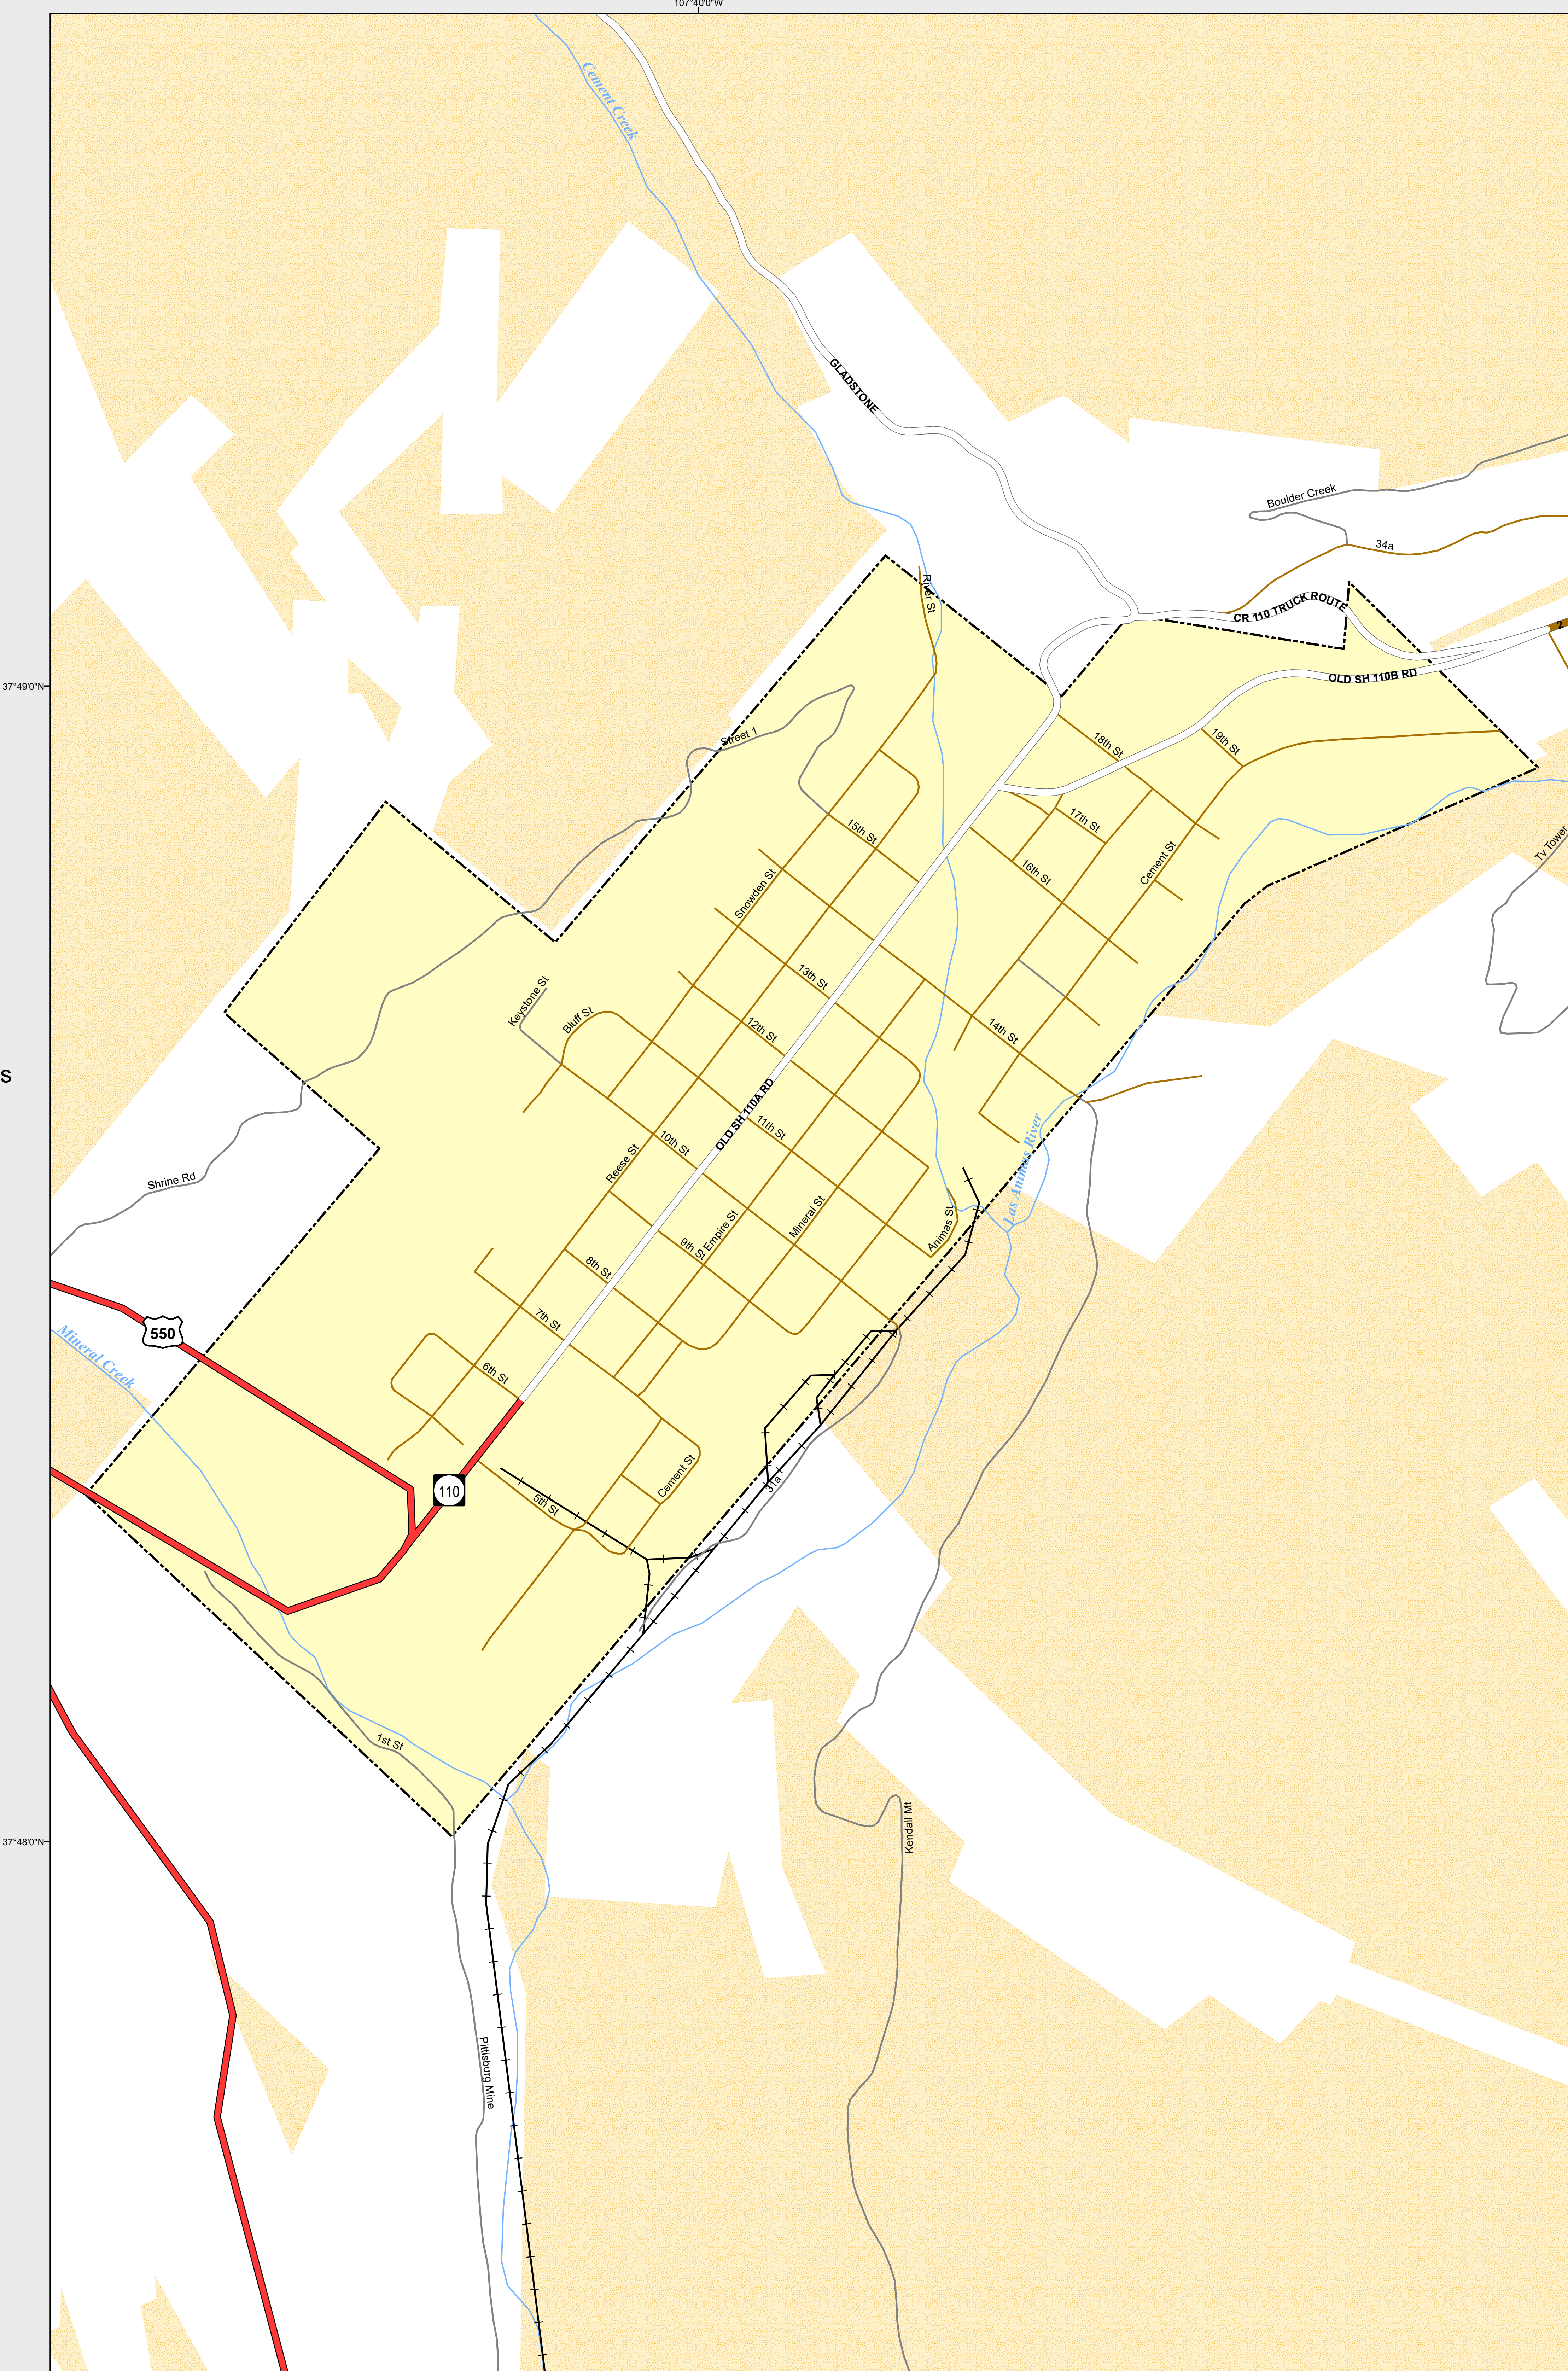

SILVERTON

-  Highways
- Major Roads
 -  Paved
 -  Gravel
 -  Bladed
- Local Roads
 -  Paved
 -  Gravel
 -  Bladed
- Base Data
 -  City Limits
 -  Counties
 -  Cemetery
 -  Lakes
 -  Rivers/Streams
 -  Railroads
- Public Land Classification
 -  Public Lands
 -  State Lands
 -  National or State Forest
 -  National Parks/Monuments
 -  Indian Reservations
 -  Military/Federal
 -  Wilderness Areas

State of Colorado

This city is located in the following count(ies):
San Juan

CDOT does not guarantee the accuracy of any information presented, is not liable in any respect for any errors, or omissions and is not responsible for determining fitness for use in this map. Source of landowner data is COMaP v9. This map does not imply permission of public access.