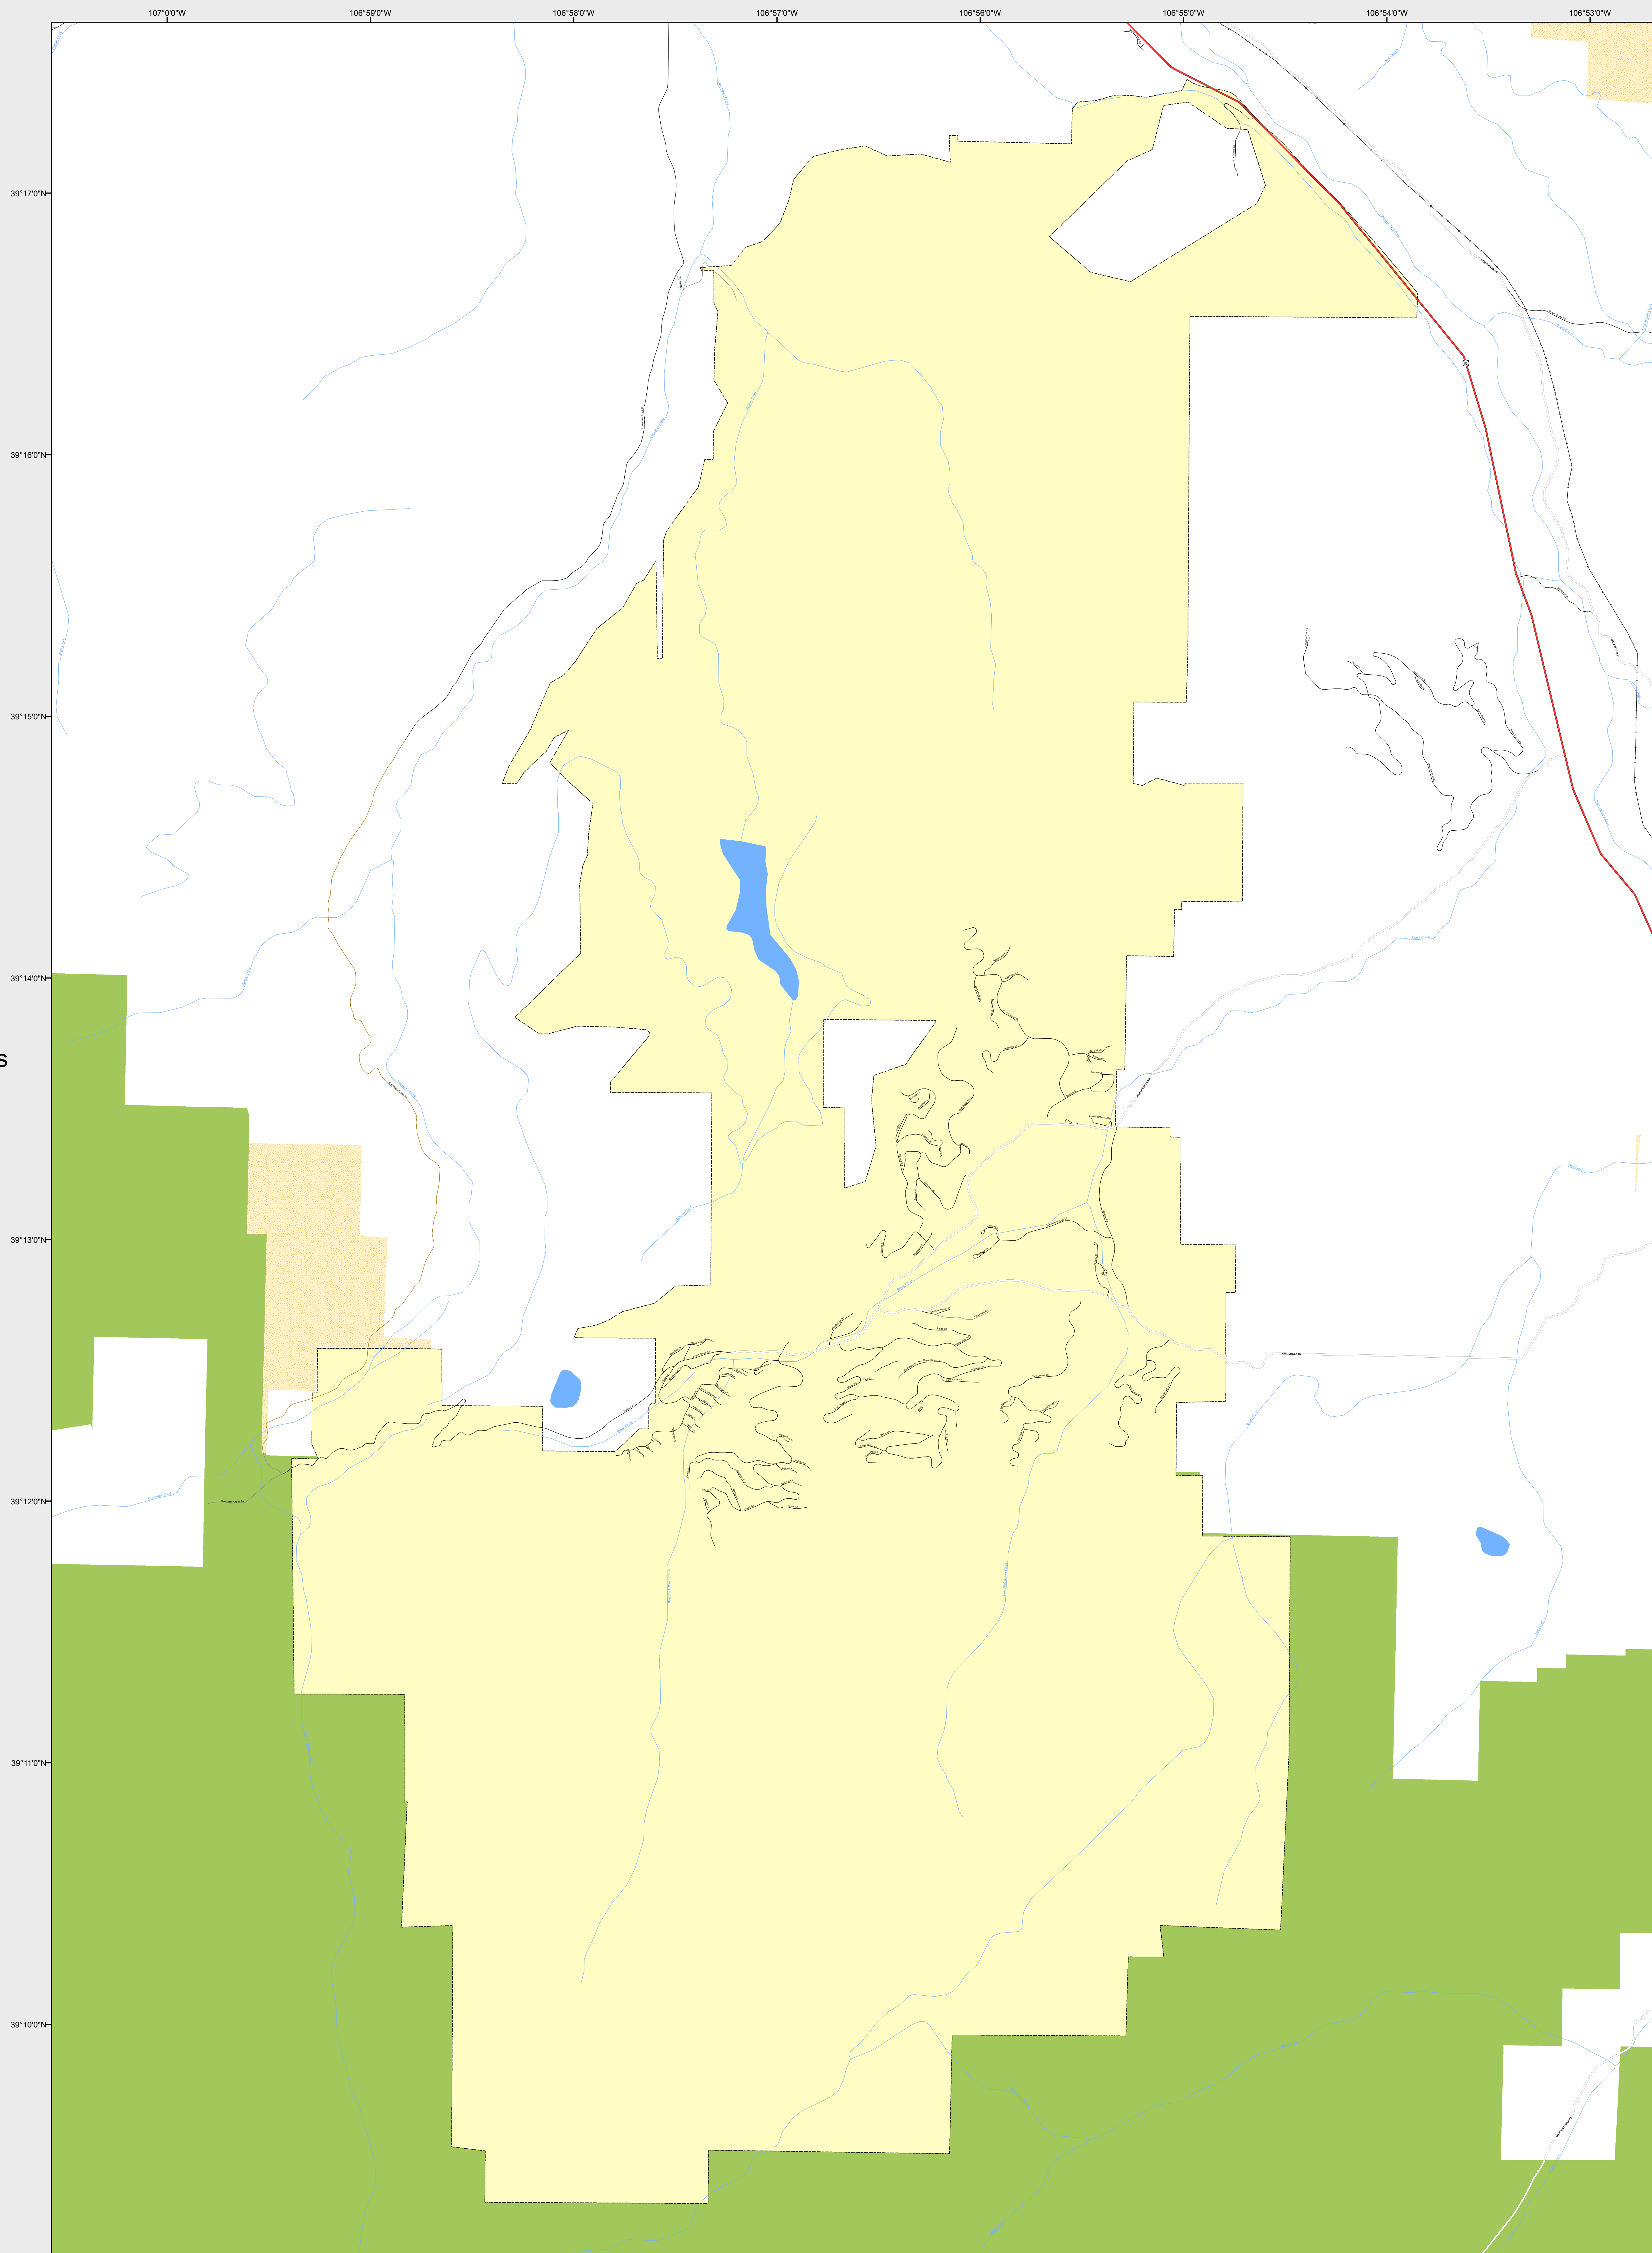

# SNOWMASS VILLAGE

-  Highways
- Major Roads
  -  Paved
  -  Gravel
  -  Bladed
- Local Roads
  -  Paved
  -  Gravel
  -  Bladed
- Base Data
  -  City Limits
  -  Counties
  -  Cemetery
  -  Lakes
  -  Rivers/Streams
  -  Railroads
- Public Land Classification
  -  Public Lands
  -  State Lands
  -  National or State Forest
  -  National Parks/Monuments
  -  Indian Reservations
  -  Military/Federal
  -  Wilderness Areas

0 0.35 0.7 Miles

**State of Colorado**  
This city is located in the following count(ies):  
Pitkin

CDOT does not guarantee the accuracy of any information presented, is not liable in any respect for any errors, or omissions and is not responsible for determining fitness for use in this map. Source of landowner data is COMaP v9. This map does not imply permission of public access.