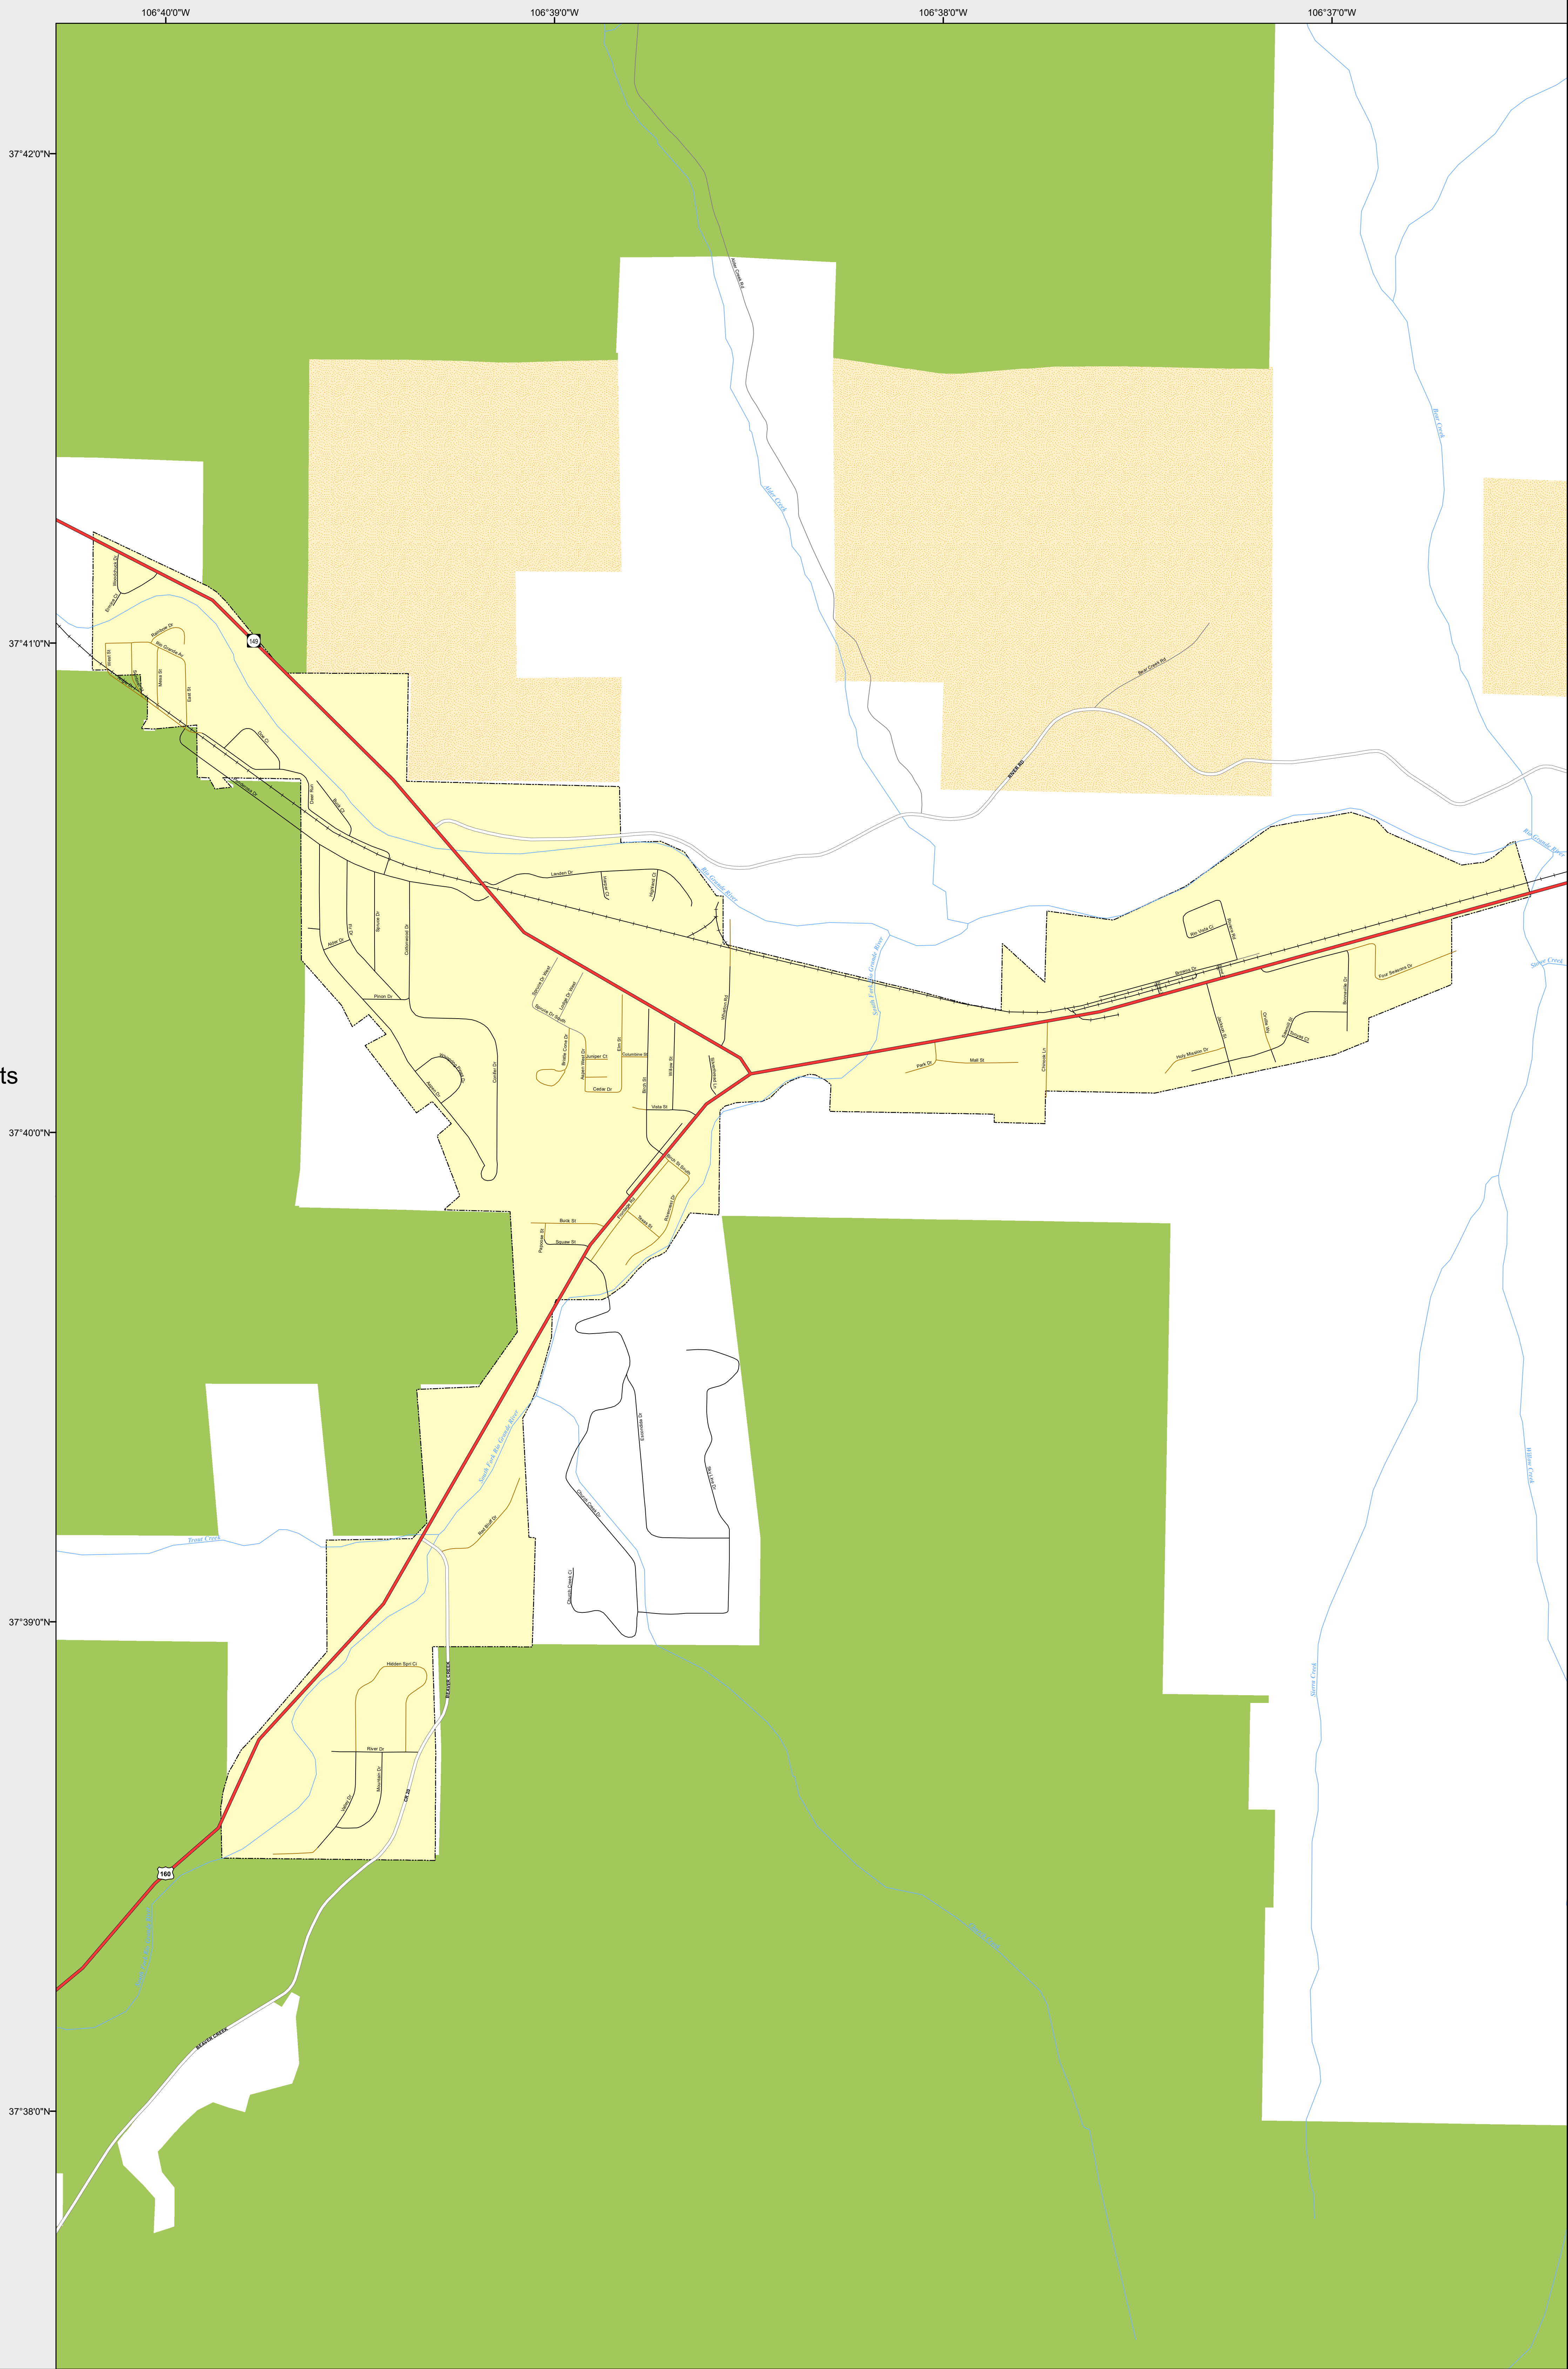

# SOUTH FORK

- Highways
- Major Roads**
  - Paved
  - Gravel
  - Bladed
- Local Roads**
  - Paved
  - Gravel
  - Bladed
- Base Data**
  - City Limits
  - Counties
  - Cemetery
  - Lakes
  - Rivers/Streams
  - Railroads
- Public Land Classification**
  - Public Lands
  - State Lands
  - National or State Forest
  - National Parks/Monuments
  - Indian Reservations
  - Military/Federal
  - Wilderness Areas

## State of Colorado

This city is located in the following count(ies):  
Rio Grande

CDOT does not guarantee the accuracy of any information presented, is not liable in any respect for any errors, or omissions and is not responsible for determining fitness for use in this map. Source of landowner data is COMaP v9. This map does not imply permission of public access.