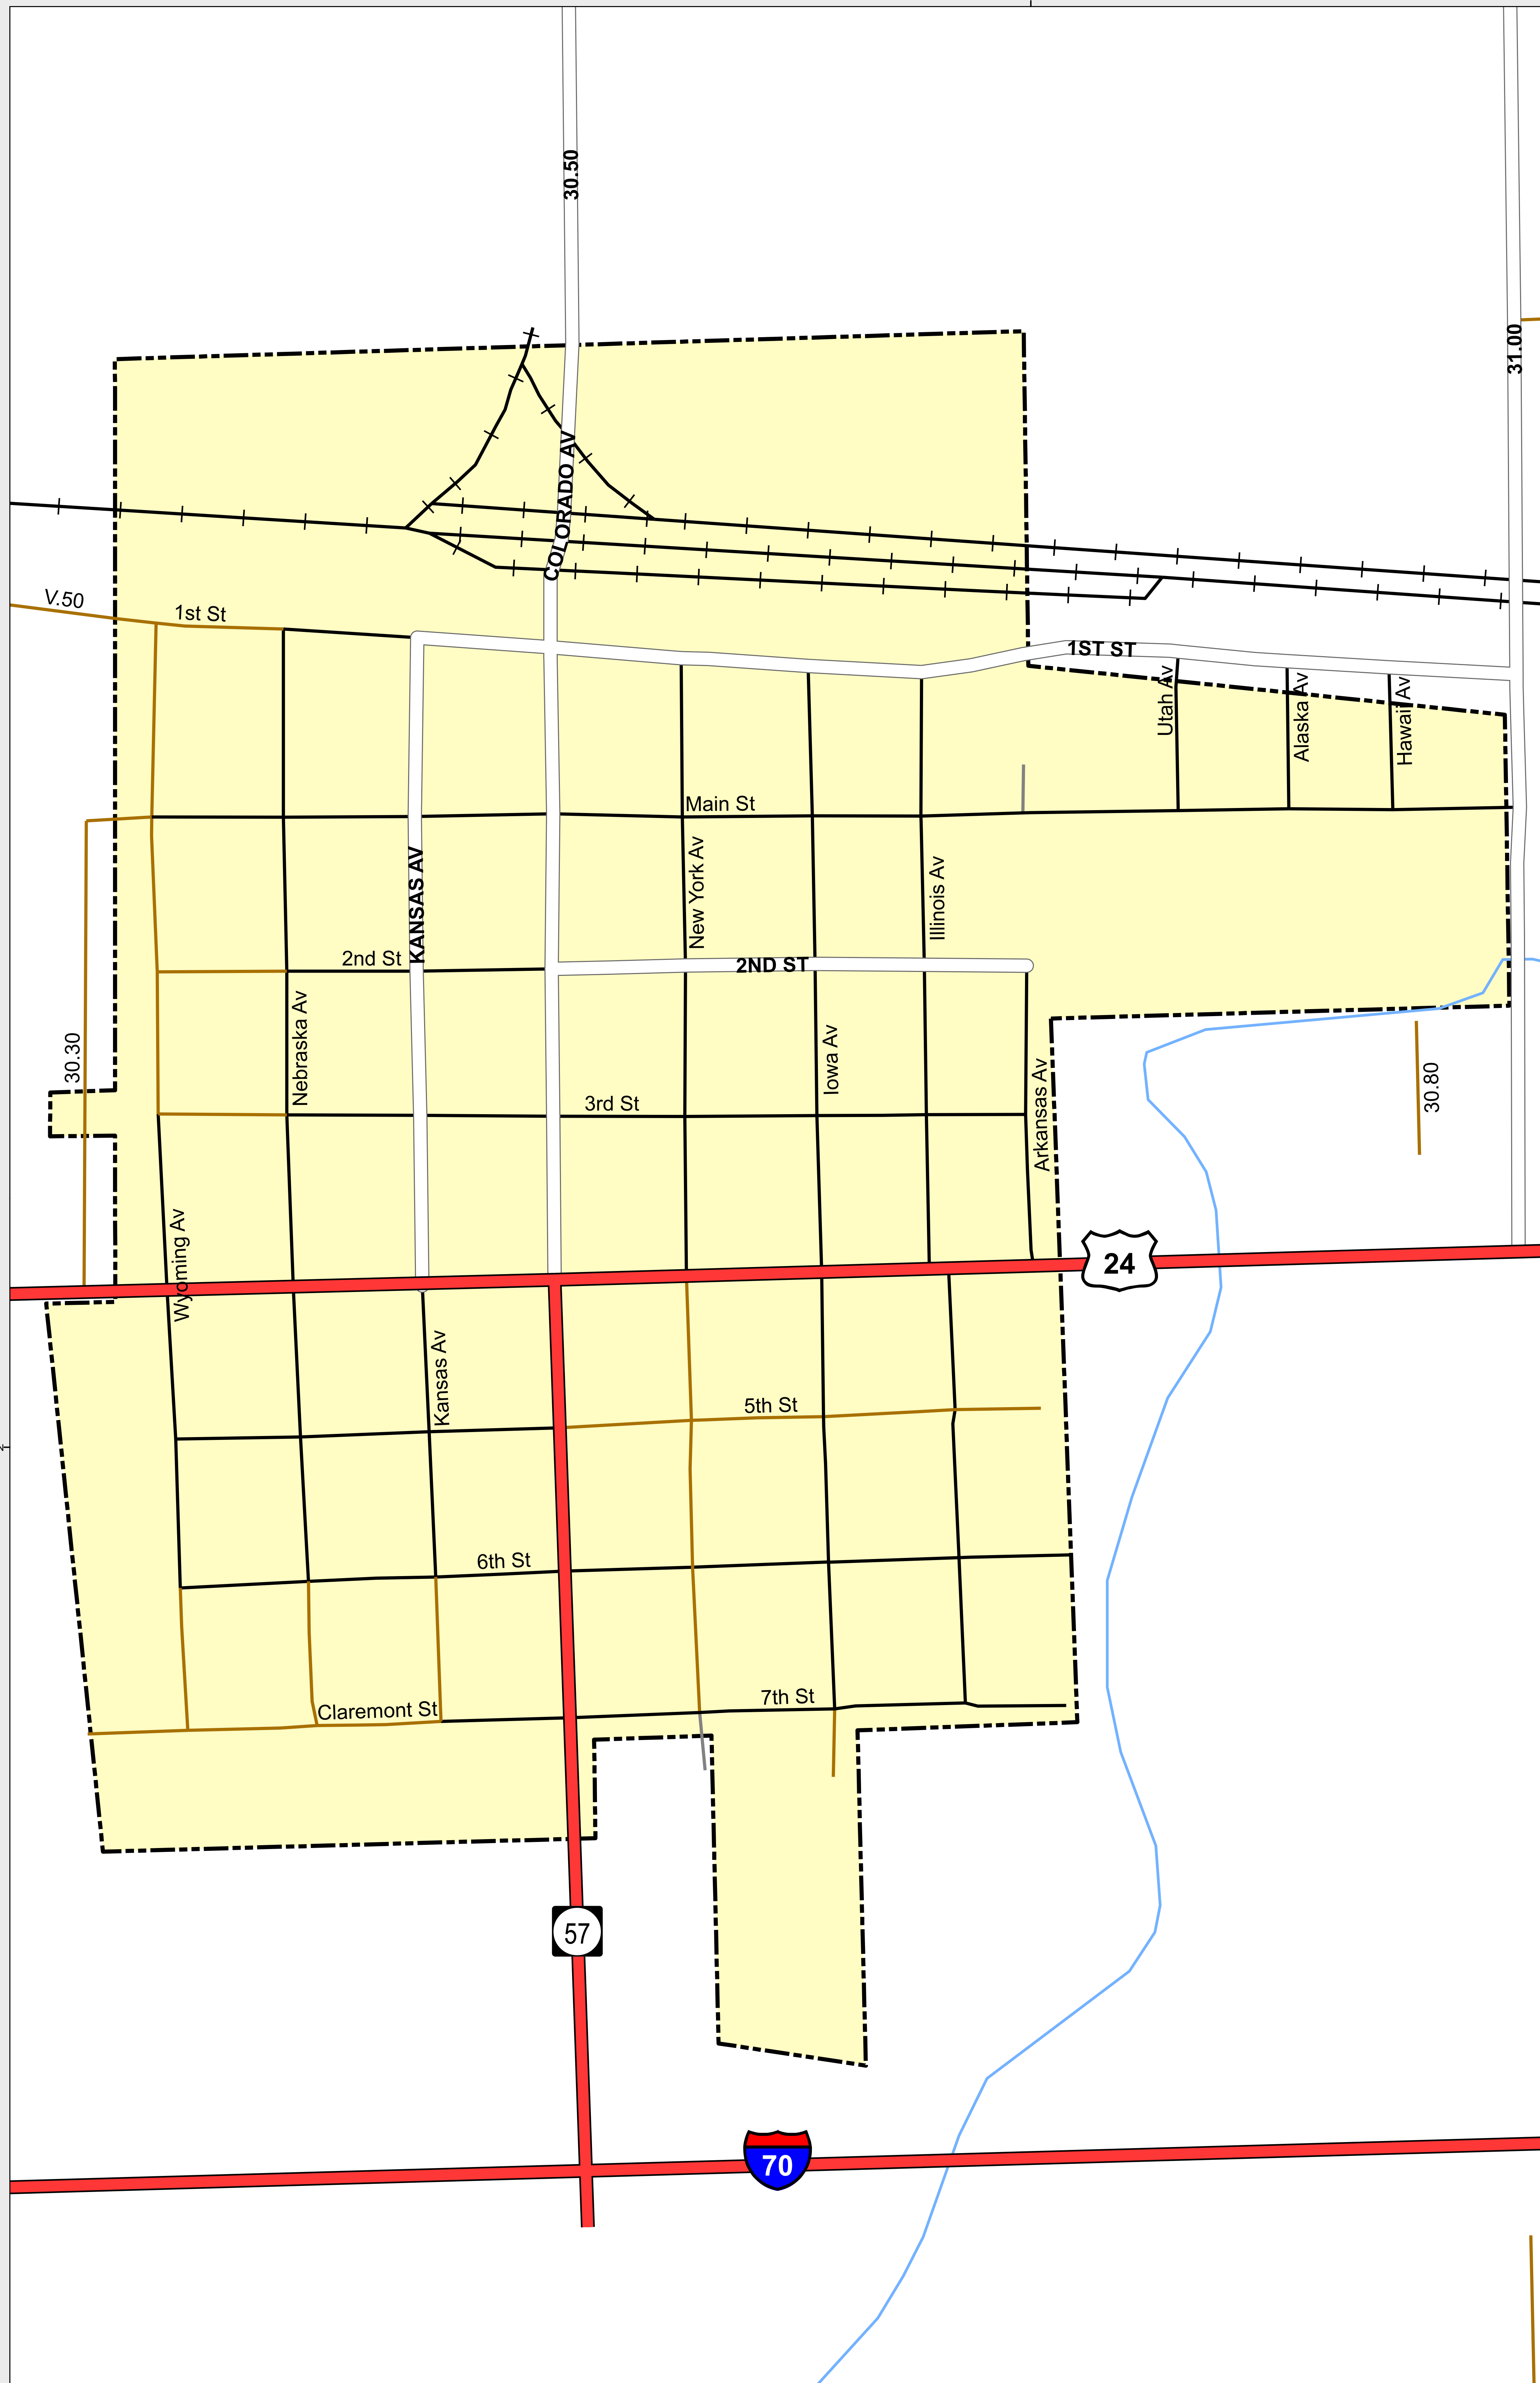

STRATTON

102°36'0"W

-  Highways
- Major Roads**
-  Paved
-  Gravel
-  Bladed
- Local Roads**
-  Paved
-  Gravel
-  Bladed
- Base Data**
-  City Limits
-  Counties
-  Cemetery
-  Lakes
-  Rivers/Streams
-  Railroads
- Public Land Classification**
-  Public Lands
-  State Lands
-  National or State Forest
-  National Parks/Monuments
-  Indian Reservations
-  Military/Federal
-  Wilderness Areas

0 0.05 0.1 Miles

State of Colorado

This city is located in the following count(ies):
Kit Carson

39°18'0"N

CDOT does not guarantee the accuracy of any information presented, is not liable in any respect for any errors, or omissions and is not responsible for determining fitness for use in this map. Source of landowner data is COMaP v9. This map does not imply permission of public access.