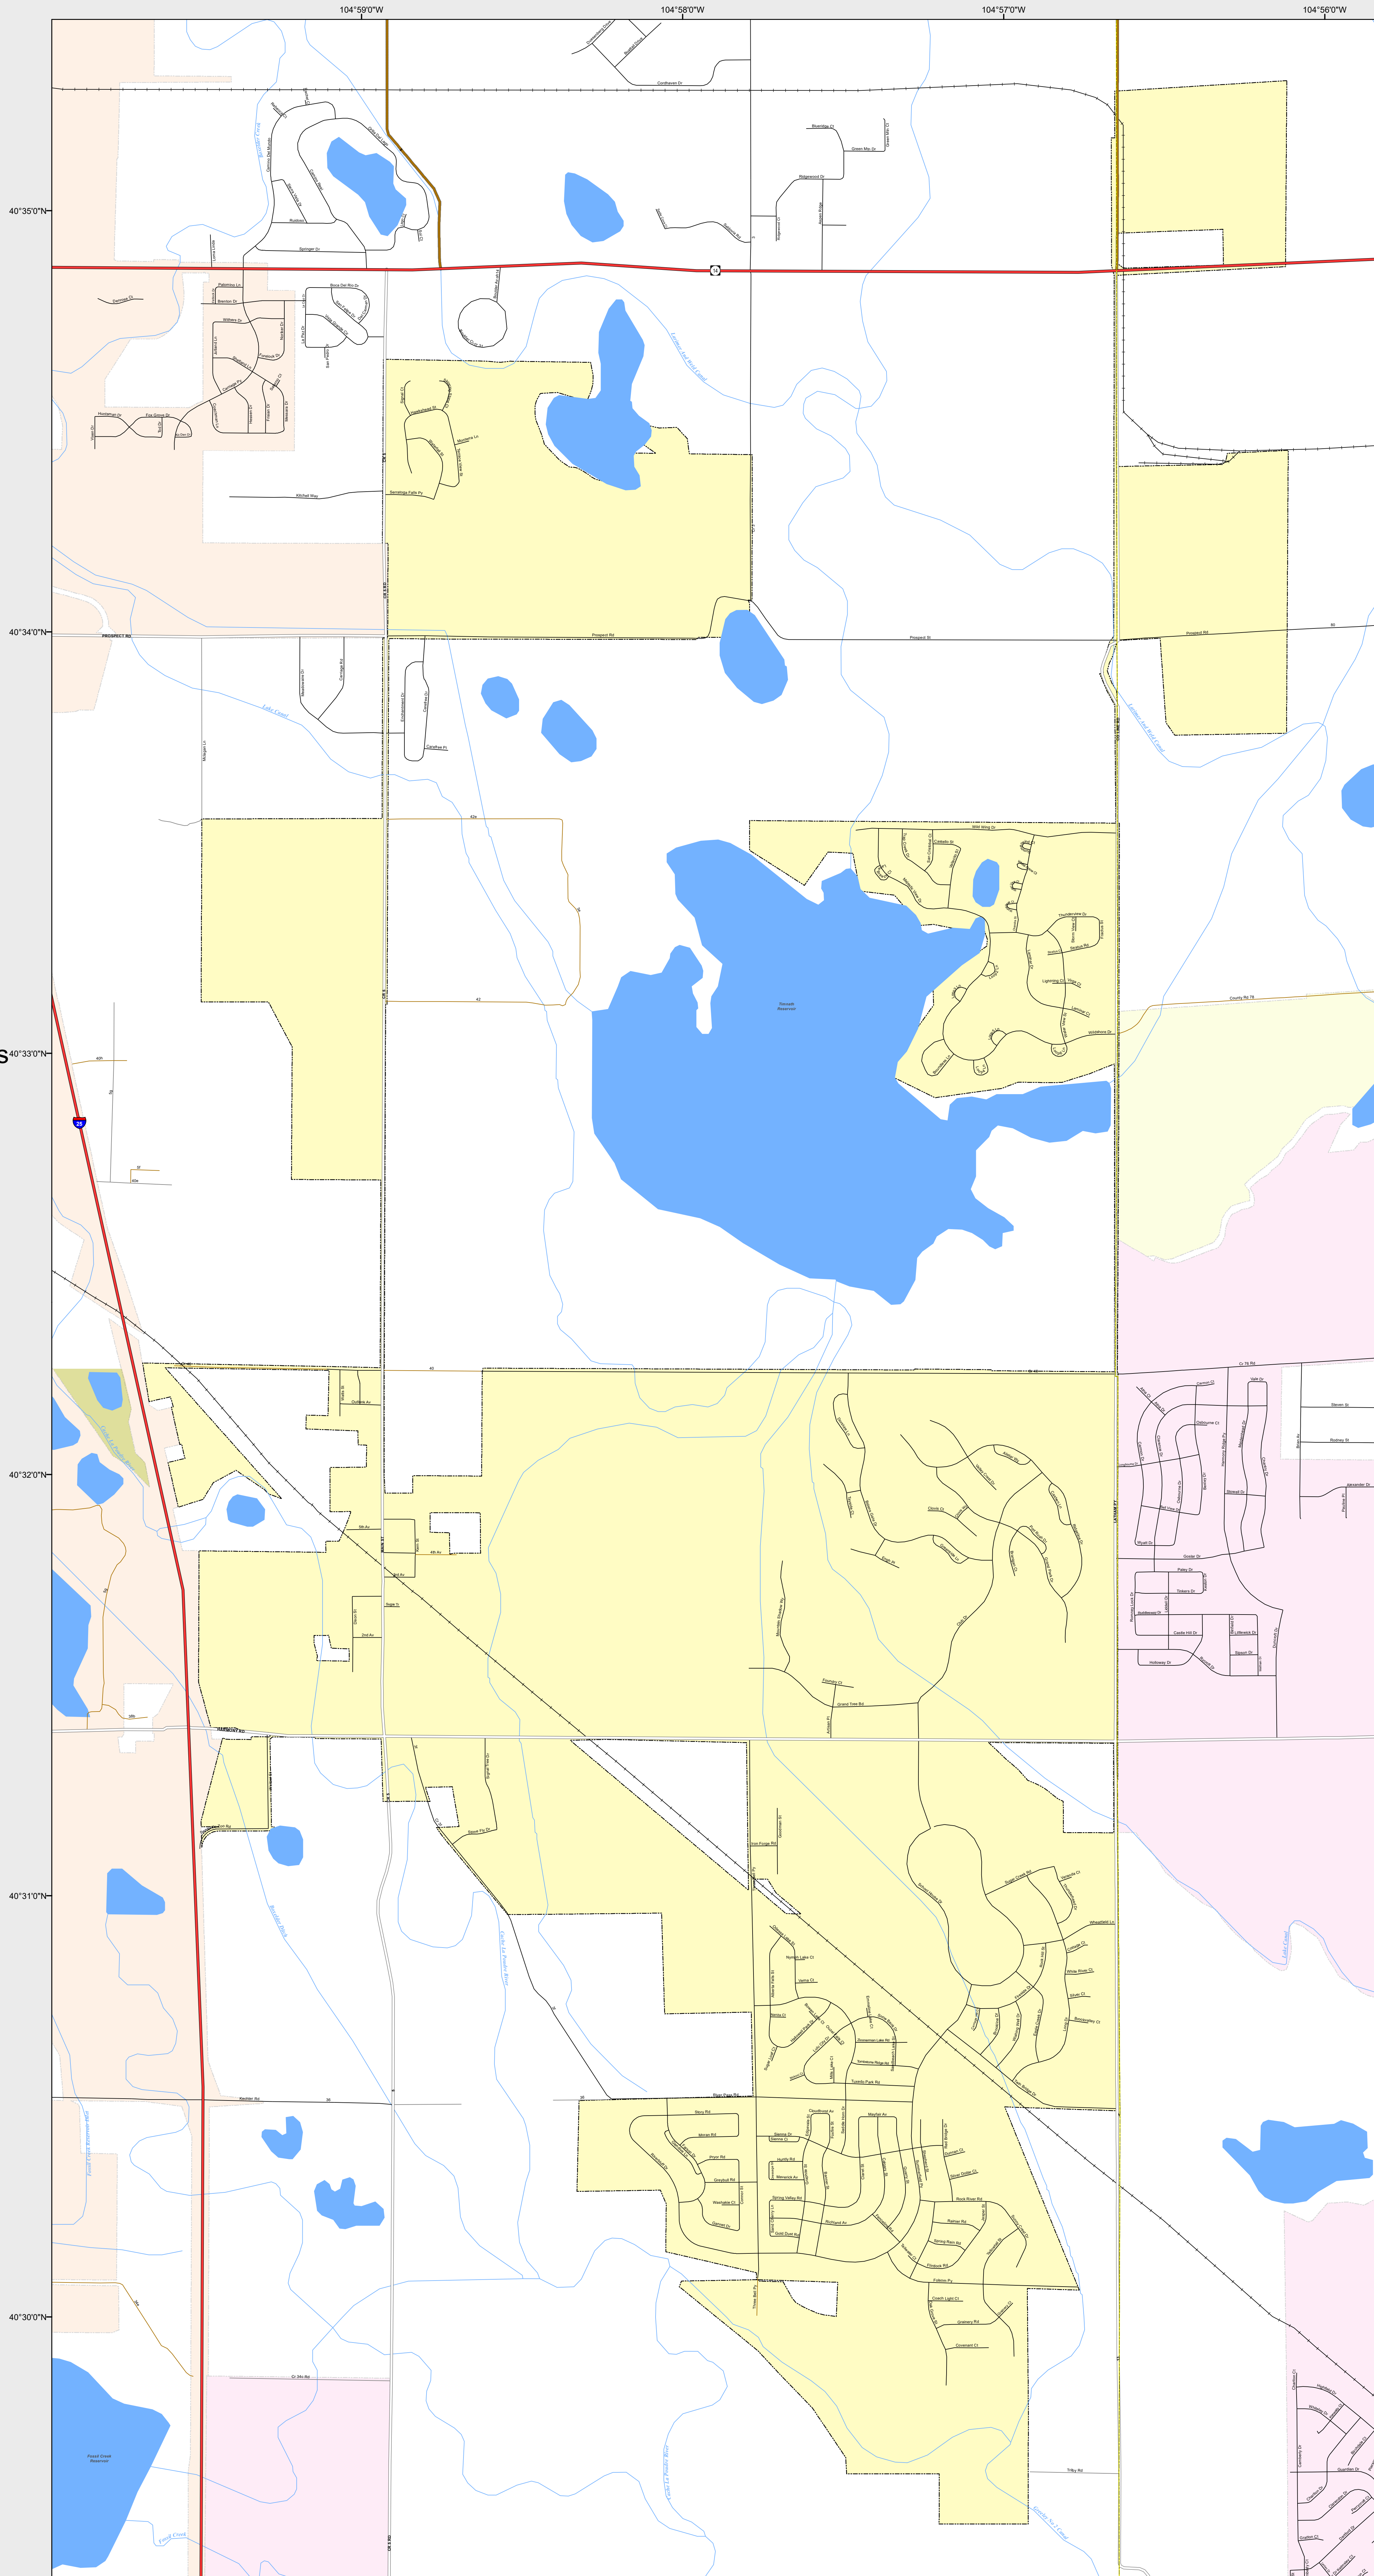

TIMNATH

-  Highways
- Major Roads**
-  Paved
-  Gravel
-  Bladed
- Local Roads**
-  Paved
-  Gravel
-  Bladed
- Base Data**
-  City Limits
-  Counties
-  Cemetery
-  Lakes
-  Rivers/Streams
-  Railroads
- Public Land Classification**
-  Public Lands
-  State Lands
-  National or State Forest
-  National Parks/Monuments
-  Indian Reservations
-  Military/Federal
-  Wilderness Areas

0 0.25 0.5 Miles

State of Colorado
This city is located in the following count(ies):
Larimer

CDOT does not guarantee the accuracy of any information presented, is not liable in any respect for any errors, or omissions and is not responsible for determining fitness for use in this map. Source of landowner data is COMaP v9. This map does not imply permission of public access.