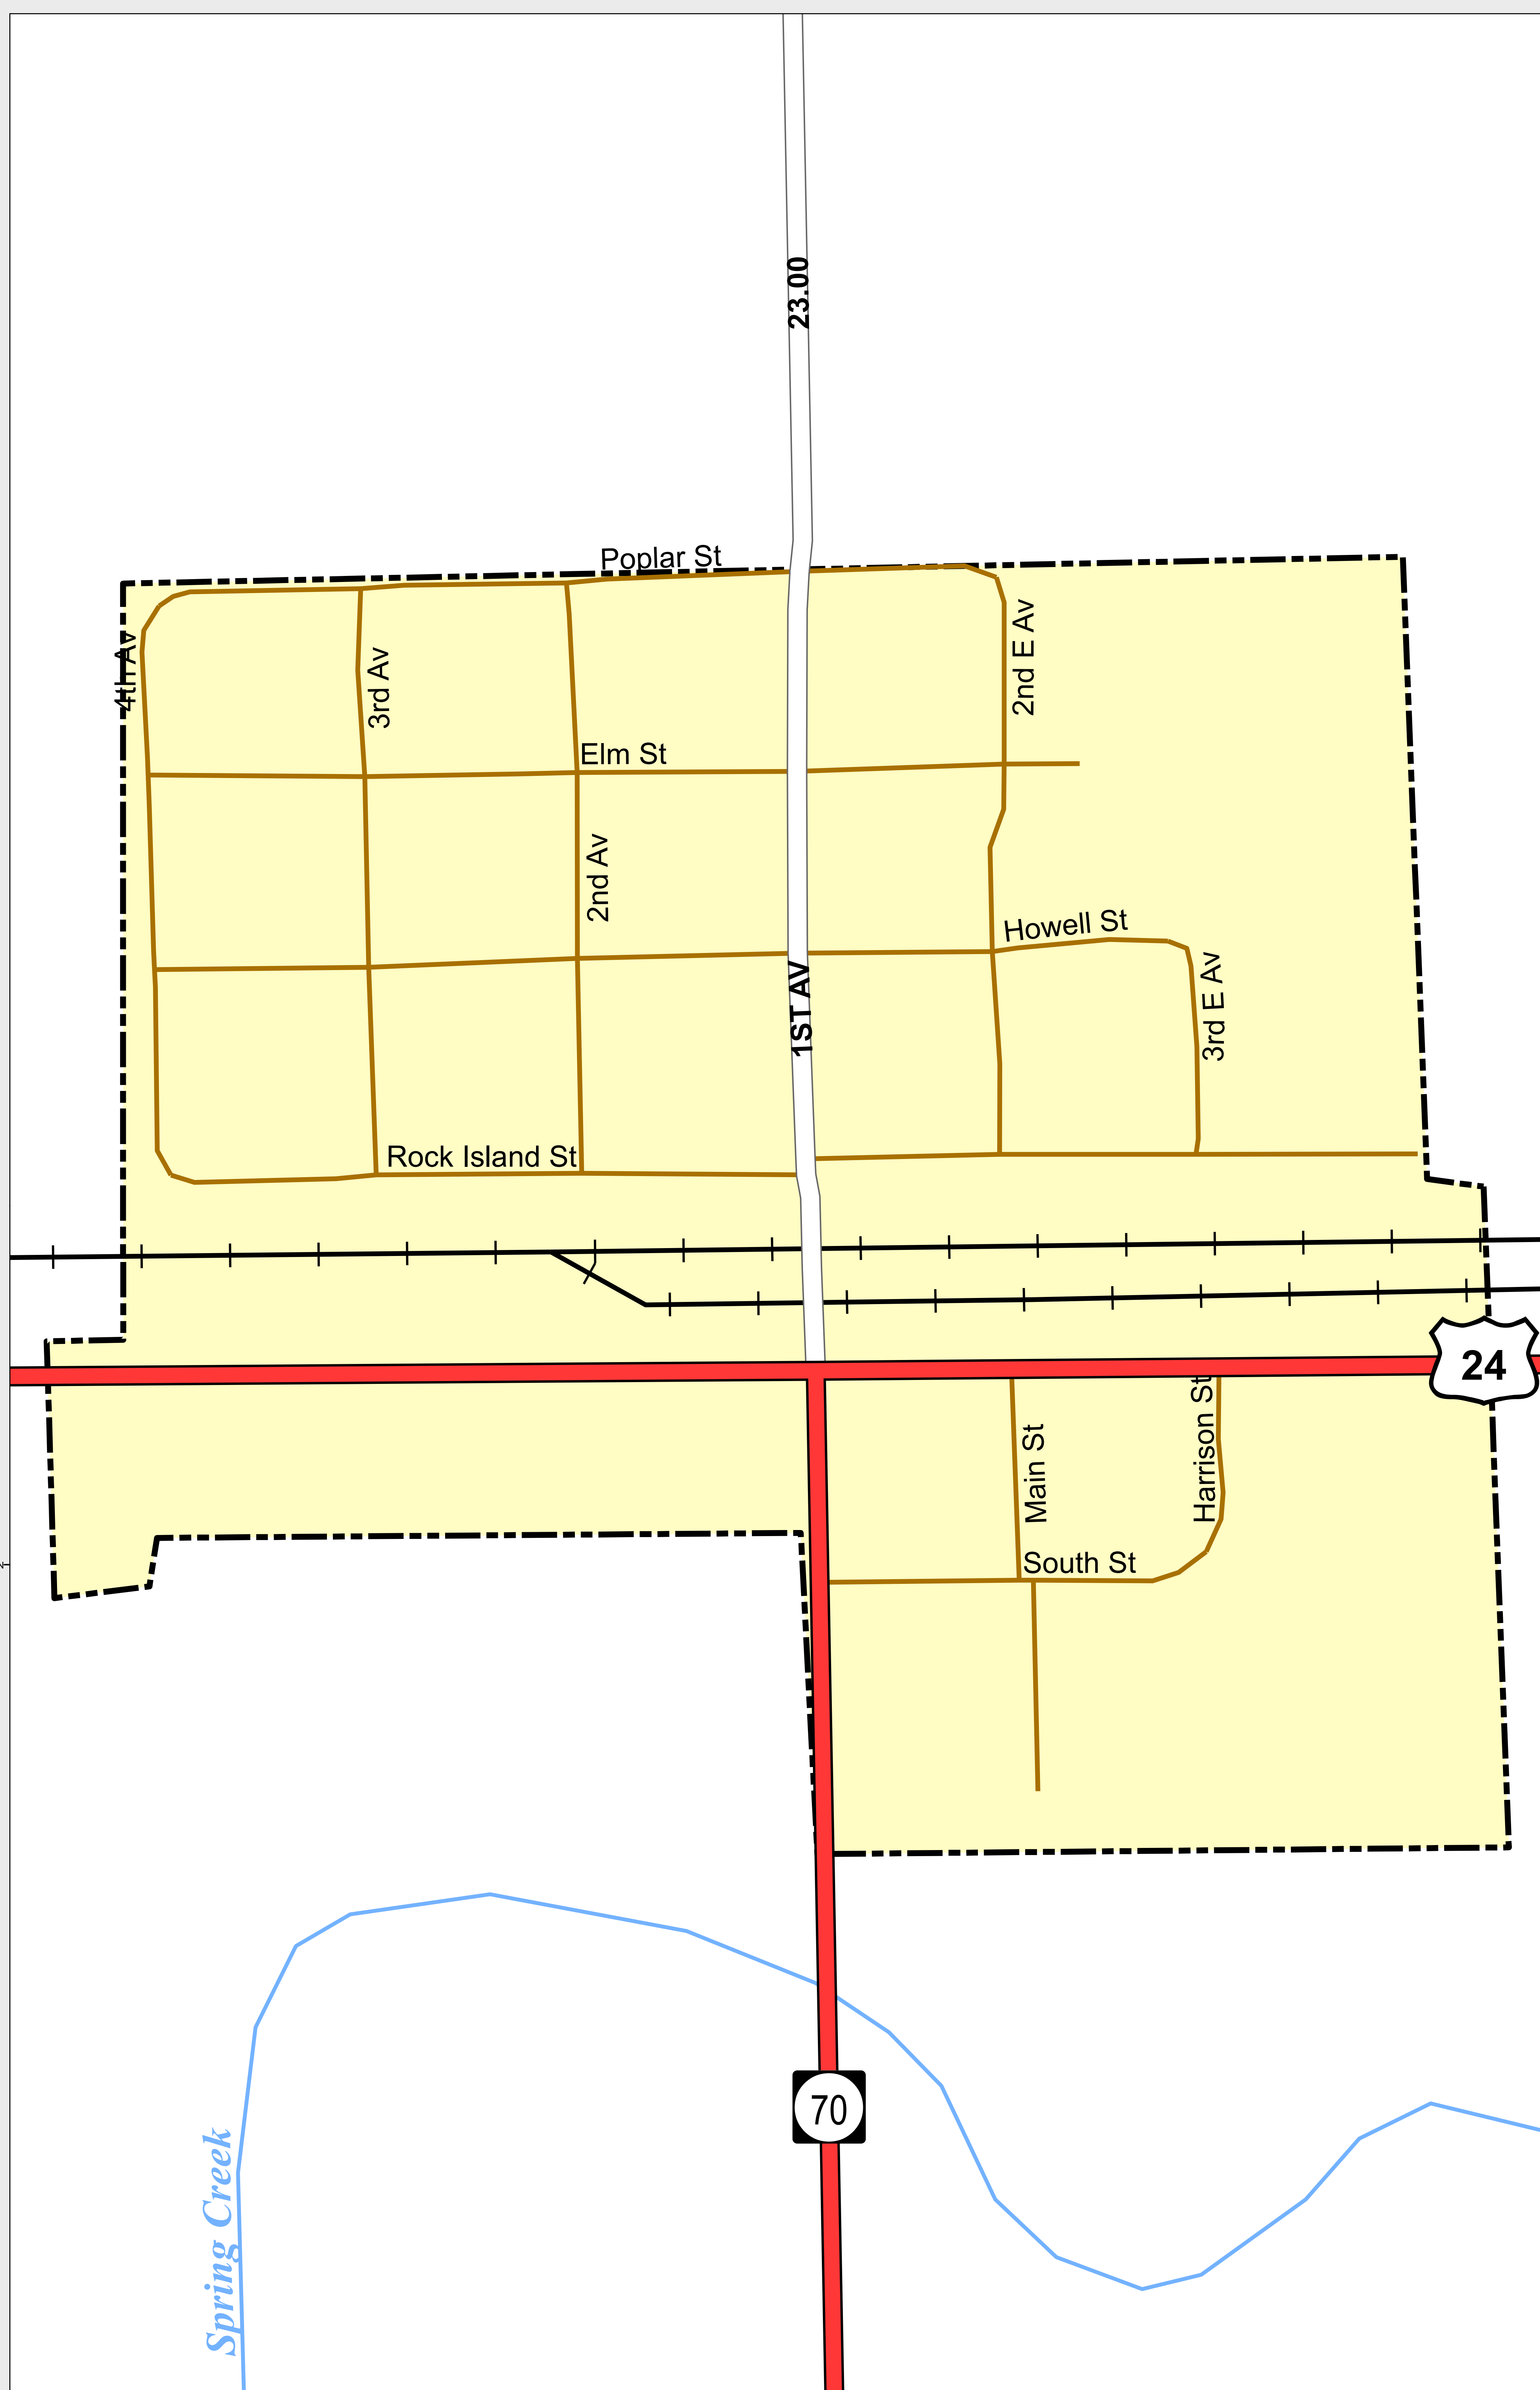

# VONA

-  Highways
- Major Roads**
-  Paved
-  Gravel
-  Bladed
- Local Roads**
-  Paved
-  Gravel
-  Bladed
- Base Data**
-  City Limits
-  Counties
-  Cemetery
-  Lakes
-  Rivers/Streams
-  Railroads
- Public Land Classification**
-  Public Lands
-  State Lands
-  National or State Forest
-  National Parks/Monuments
-  Indian Reservations
-  Military/Federal
-  Wilderness Areas

## State of Colorado

This city is located in the following count(ies):  
Kit Carson

CDOT does not guarantee the accuracy of any information presented, is not liable in any respect for any errors, or omissions and is not responsible for determining fitness for use in this map. Source of landowner data is COMaP v9. This map does not imply permission of public access.