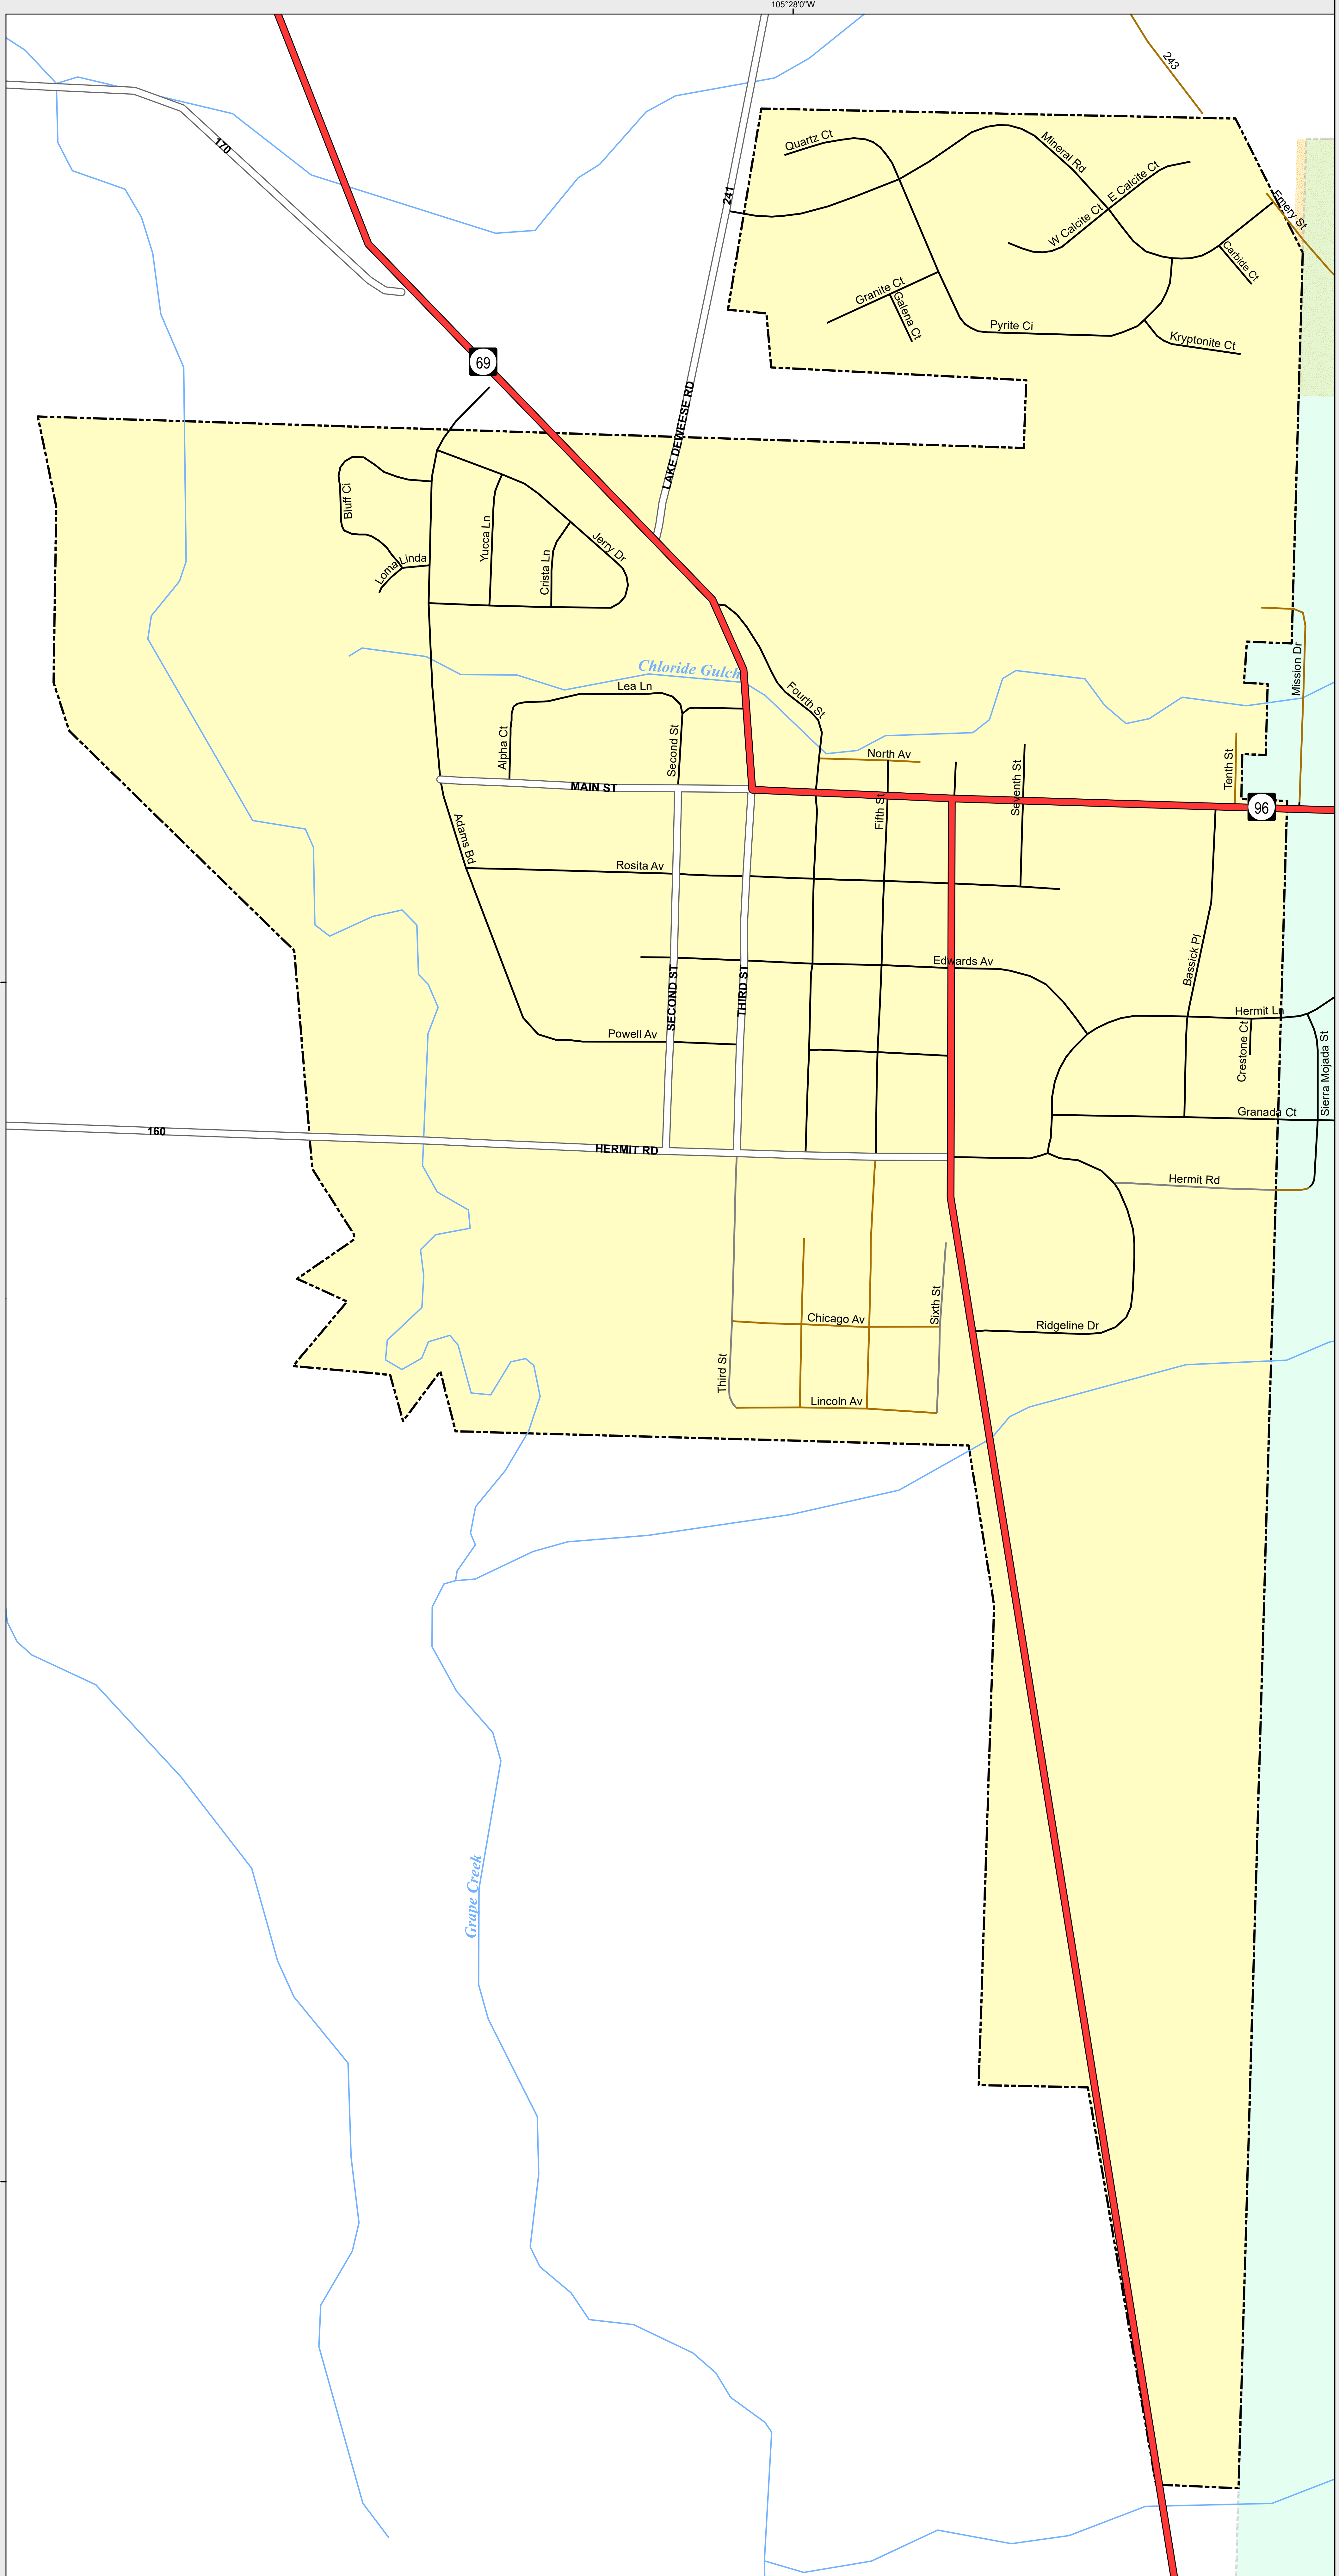

WESTCLIFFE

-  Highways
- Major Roads**
-  Paved
-  Gravel
-  Bladed
- Local Roads**
-  Paved
-  Gravel
-  Bladed
- Base Data**
-  City Limits
-  Counties
-  Cemetery
-  Lakes
-  Rivers/Streams
-  Railroads
- Public Land Classification**
-  Public Lands
-  State Lands
-  National or State Forest
-  National Parks/Monuments
-  Indian Reservations
-  Military/Federal
-  Wilderness Areas

0 0.095 0.19 Miles

State of Colorado

This city is located in the following count(ies):
Custer

CDOT does not guarantee the accuracy of any information presented, is not liable in any respect for any errors, or omissions and is not responsible for determining fitness for use in this map. Source of landowner data is COMaP v9. This map does not imply permission of public access.