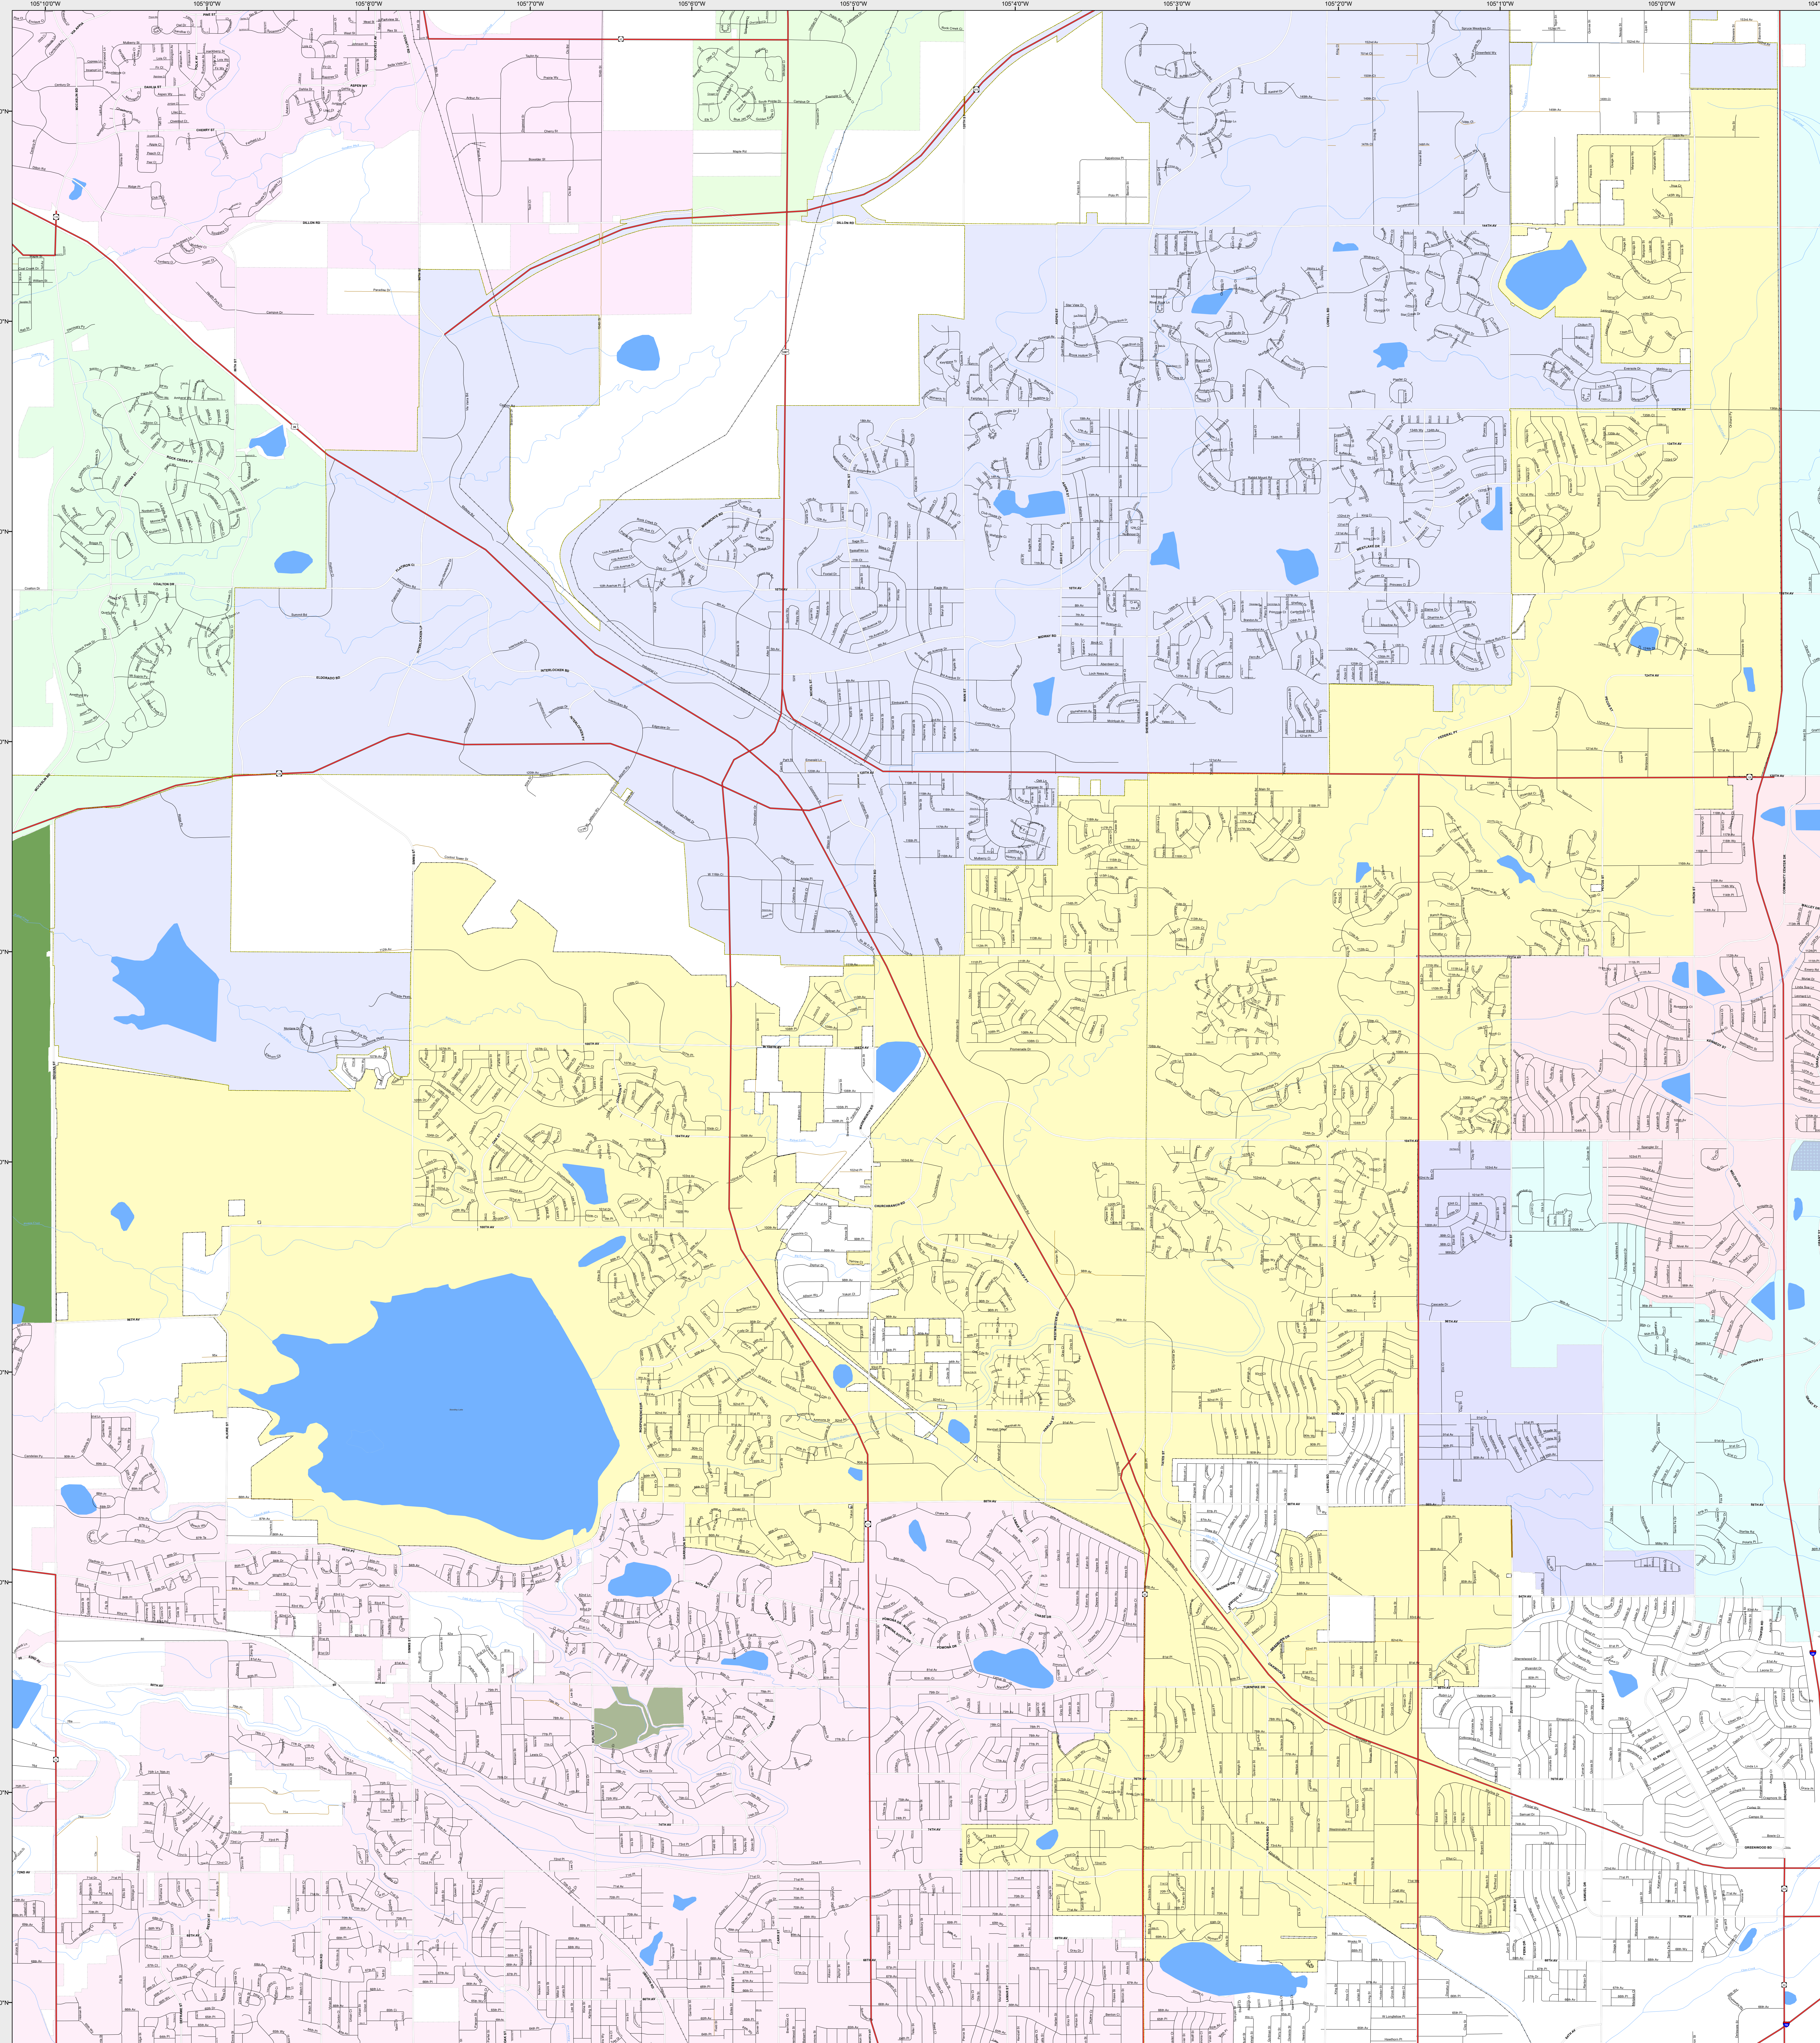

WESTMINSTER

- Highways
- **Major Roads**
- Paved
- Gravel
- Bladed
- **Local Roads**
- Paved
- Gravel
- Bladed
- **Base Data**
- City Limits
- Counties
- Cemetery
- Lakes
- Rivers/Streams
- Railroads
- **Public Land Classification**
- Public Lands
- State Lands
- National or State Forest
- National Parks/Monuments
- Indian Reservations
- Military/Federal
- Wilderness Areas

0 0.3 0.6 Miles

State of Colorado

This city is located in the following count(ies):
Adams
Jefferson