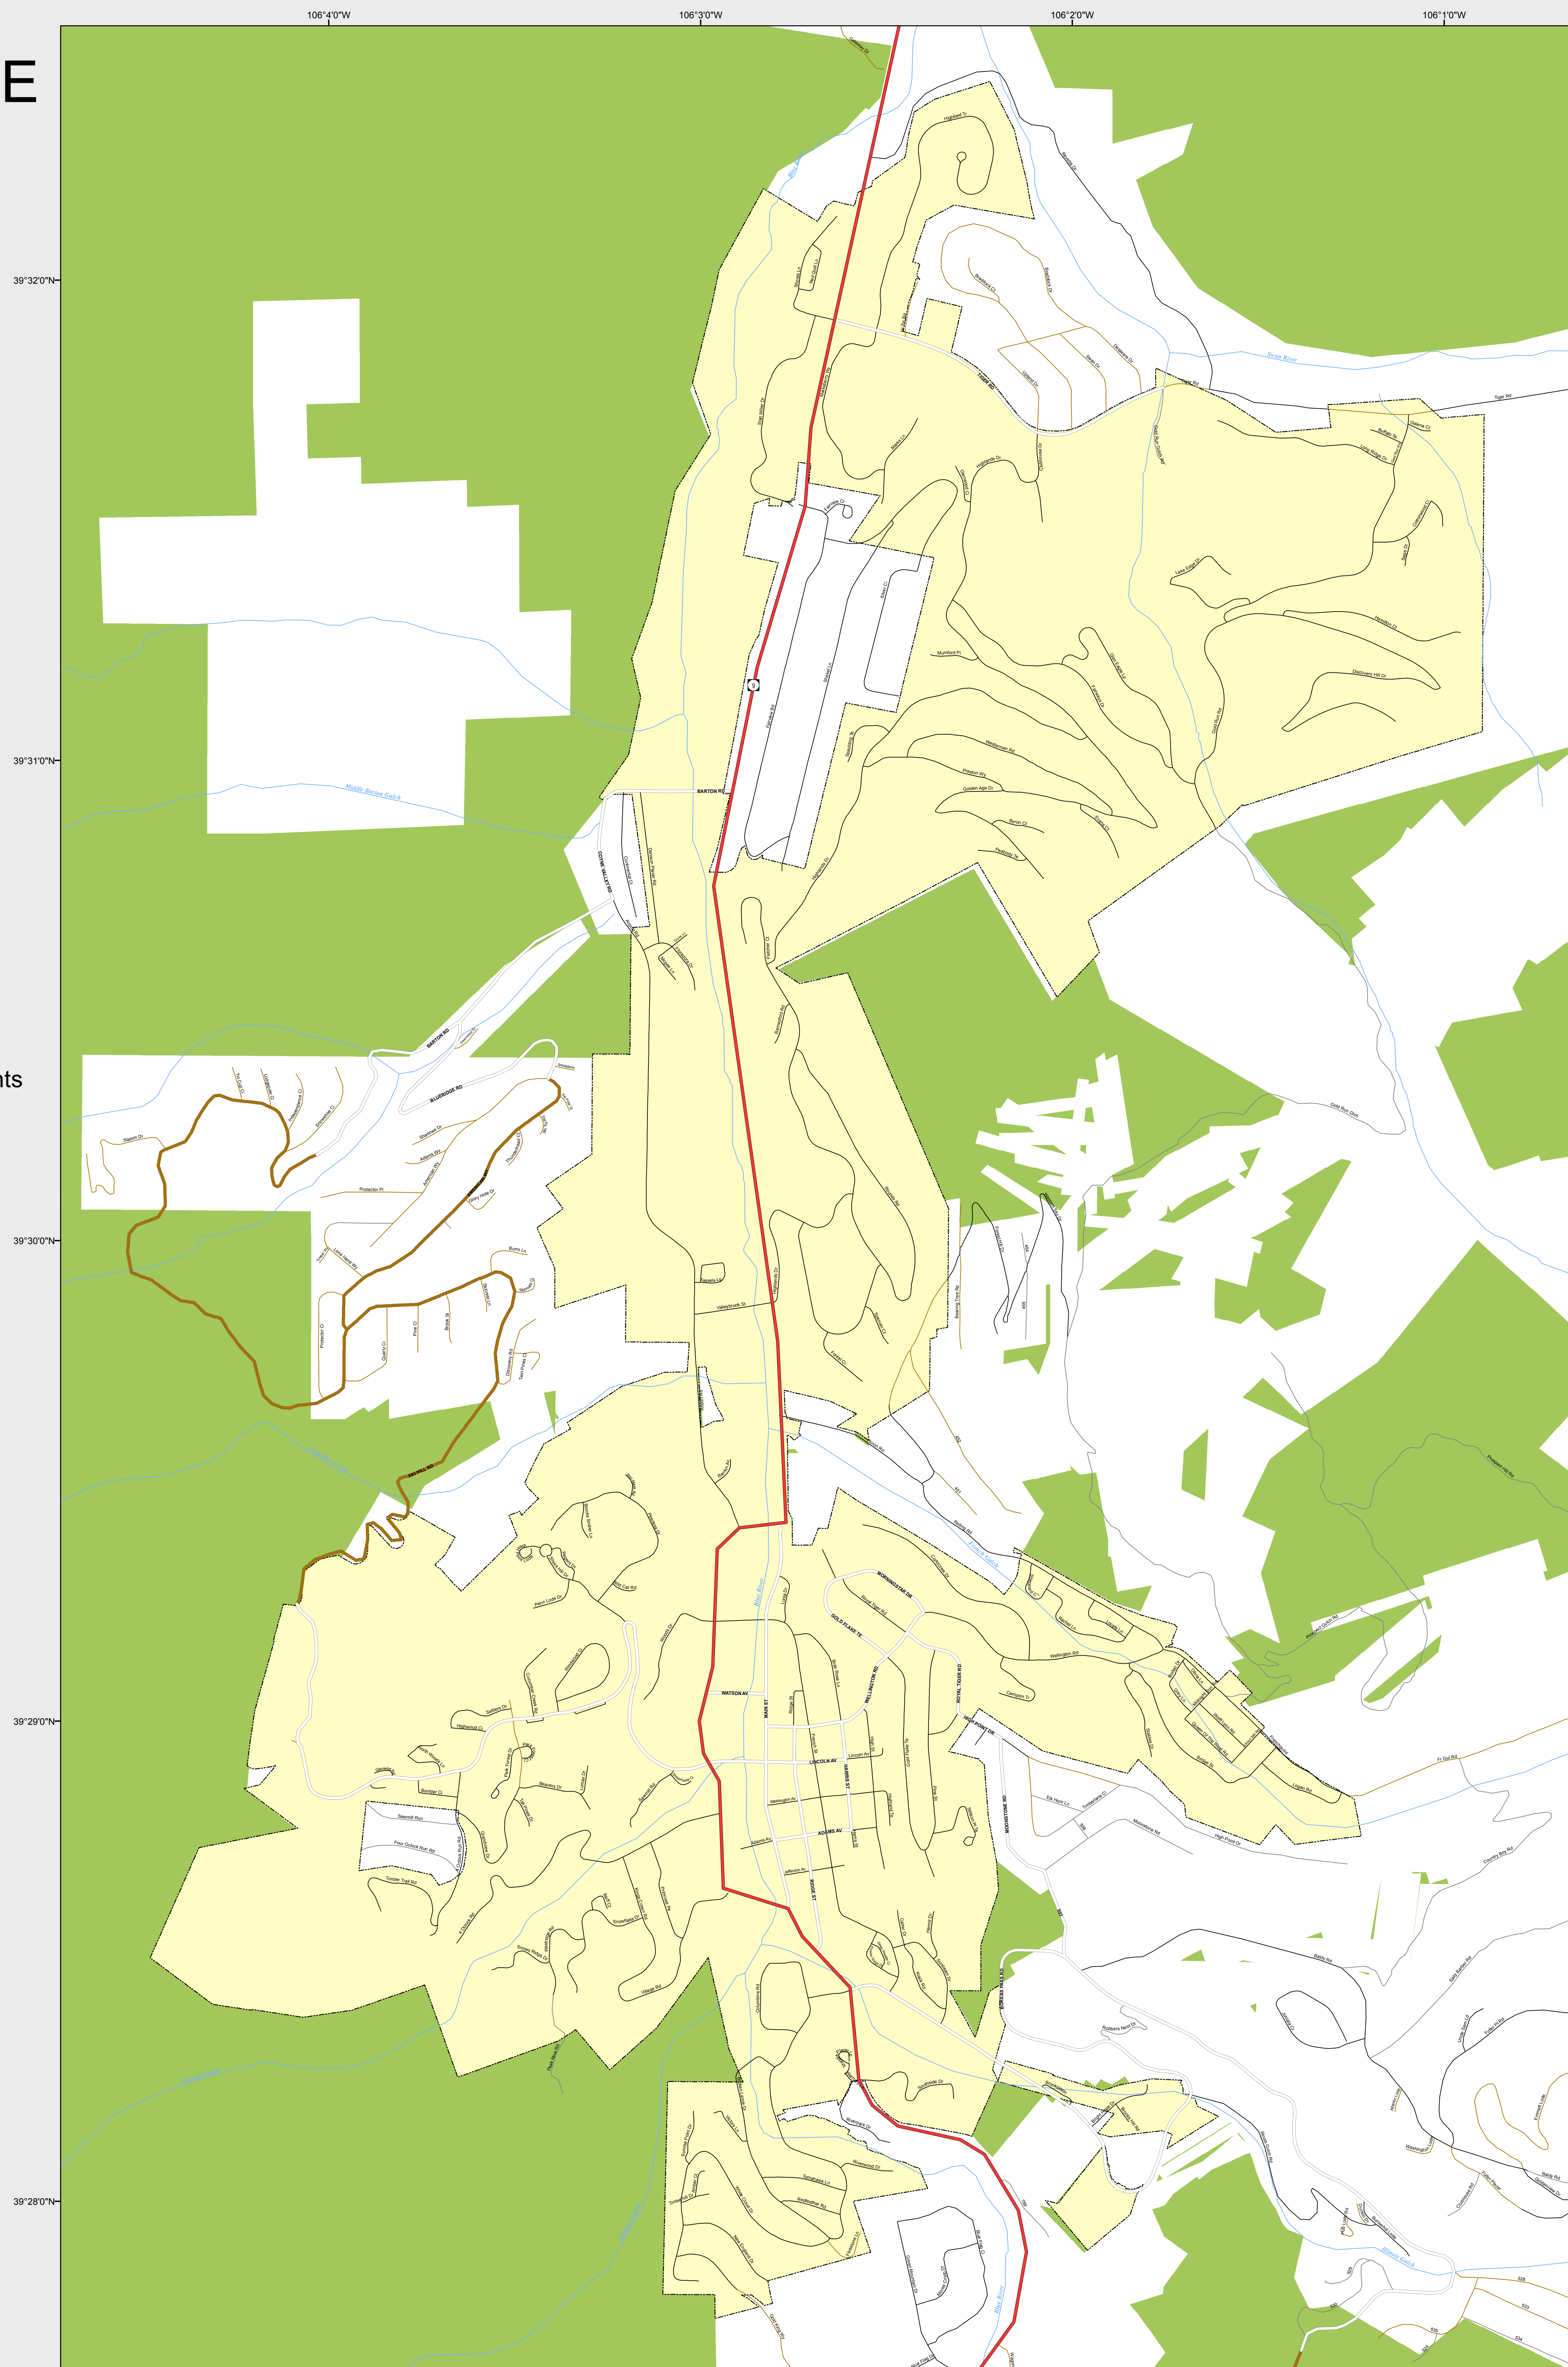

# BRECKENRIDGE

- Highways
- Major Roads**
  - Paved
  - Gravel
  - Bladed
- Local Roads**
  - Paved
  - Gravel
  - Bladed
- Base Data**
  - City Limits
  - Counties
  - Cemetery
  - Lakes
  - Rivers/Streams
  - Railroads
- Public Land Classification**
  - Public Lands
  - State Lands
  - National or State Forest
  - National Parks/Monuments
  - Indian Reservations
  - Military/Federal
  - Wilderness Areas

## State of Colorado

This city is located in the following count(ies):  
Summit

CDOT does not guarantee the accuracy of any information presented, is not liable in any respect for any errors, or omissions and is not responsible for determining fitness for use in this map. Source of landowner data is COMaP v9. This map does not imply permission of public access.