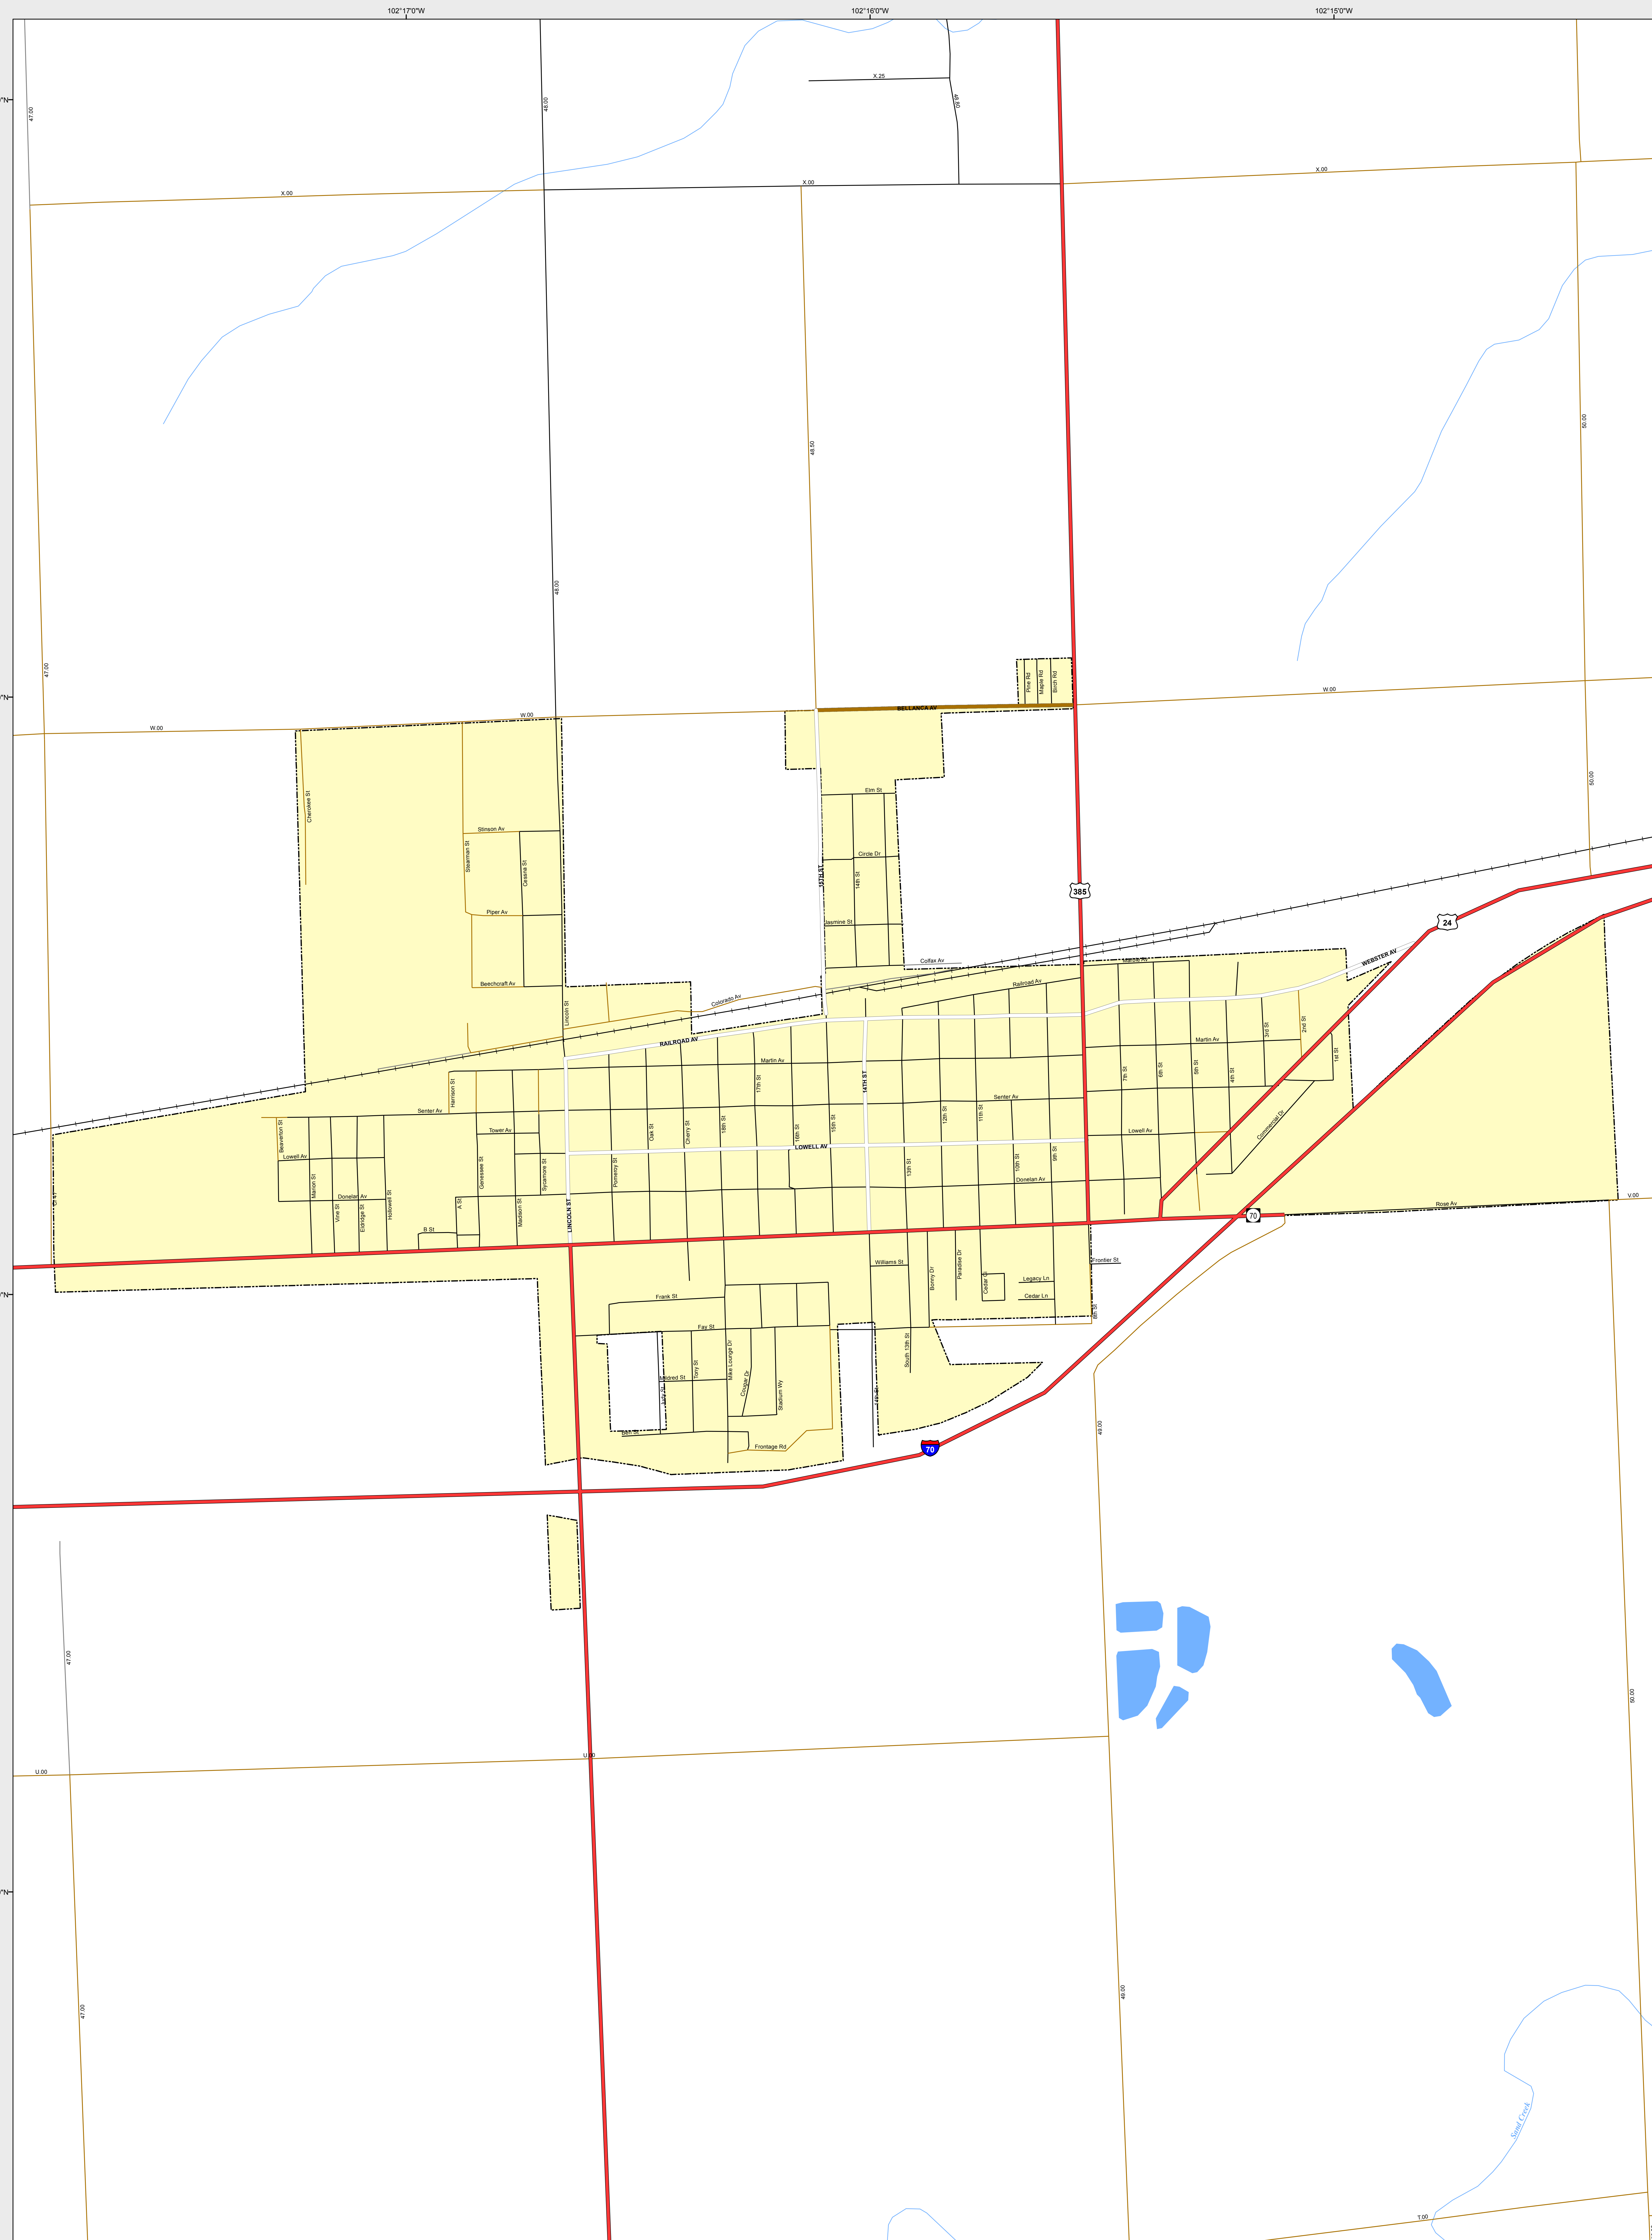

BURLINGTON