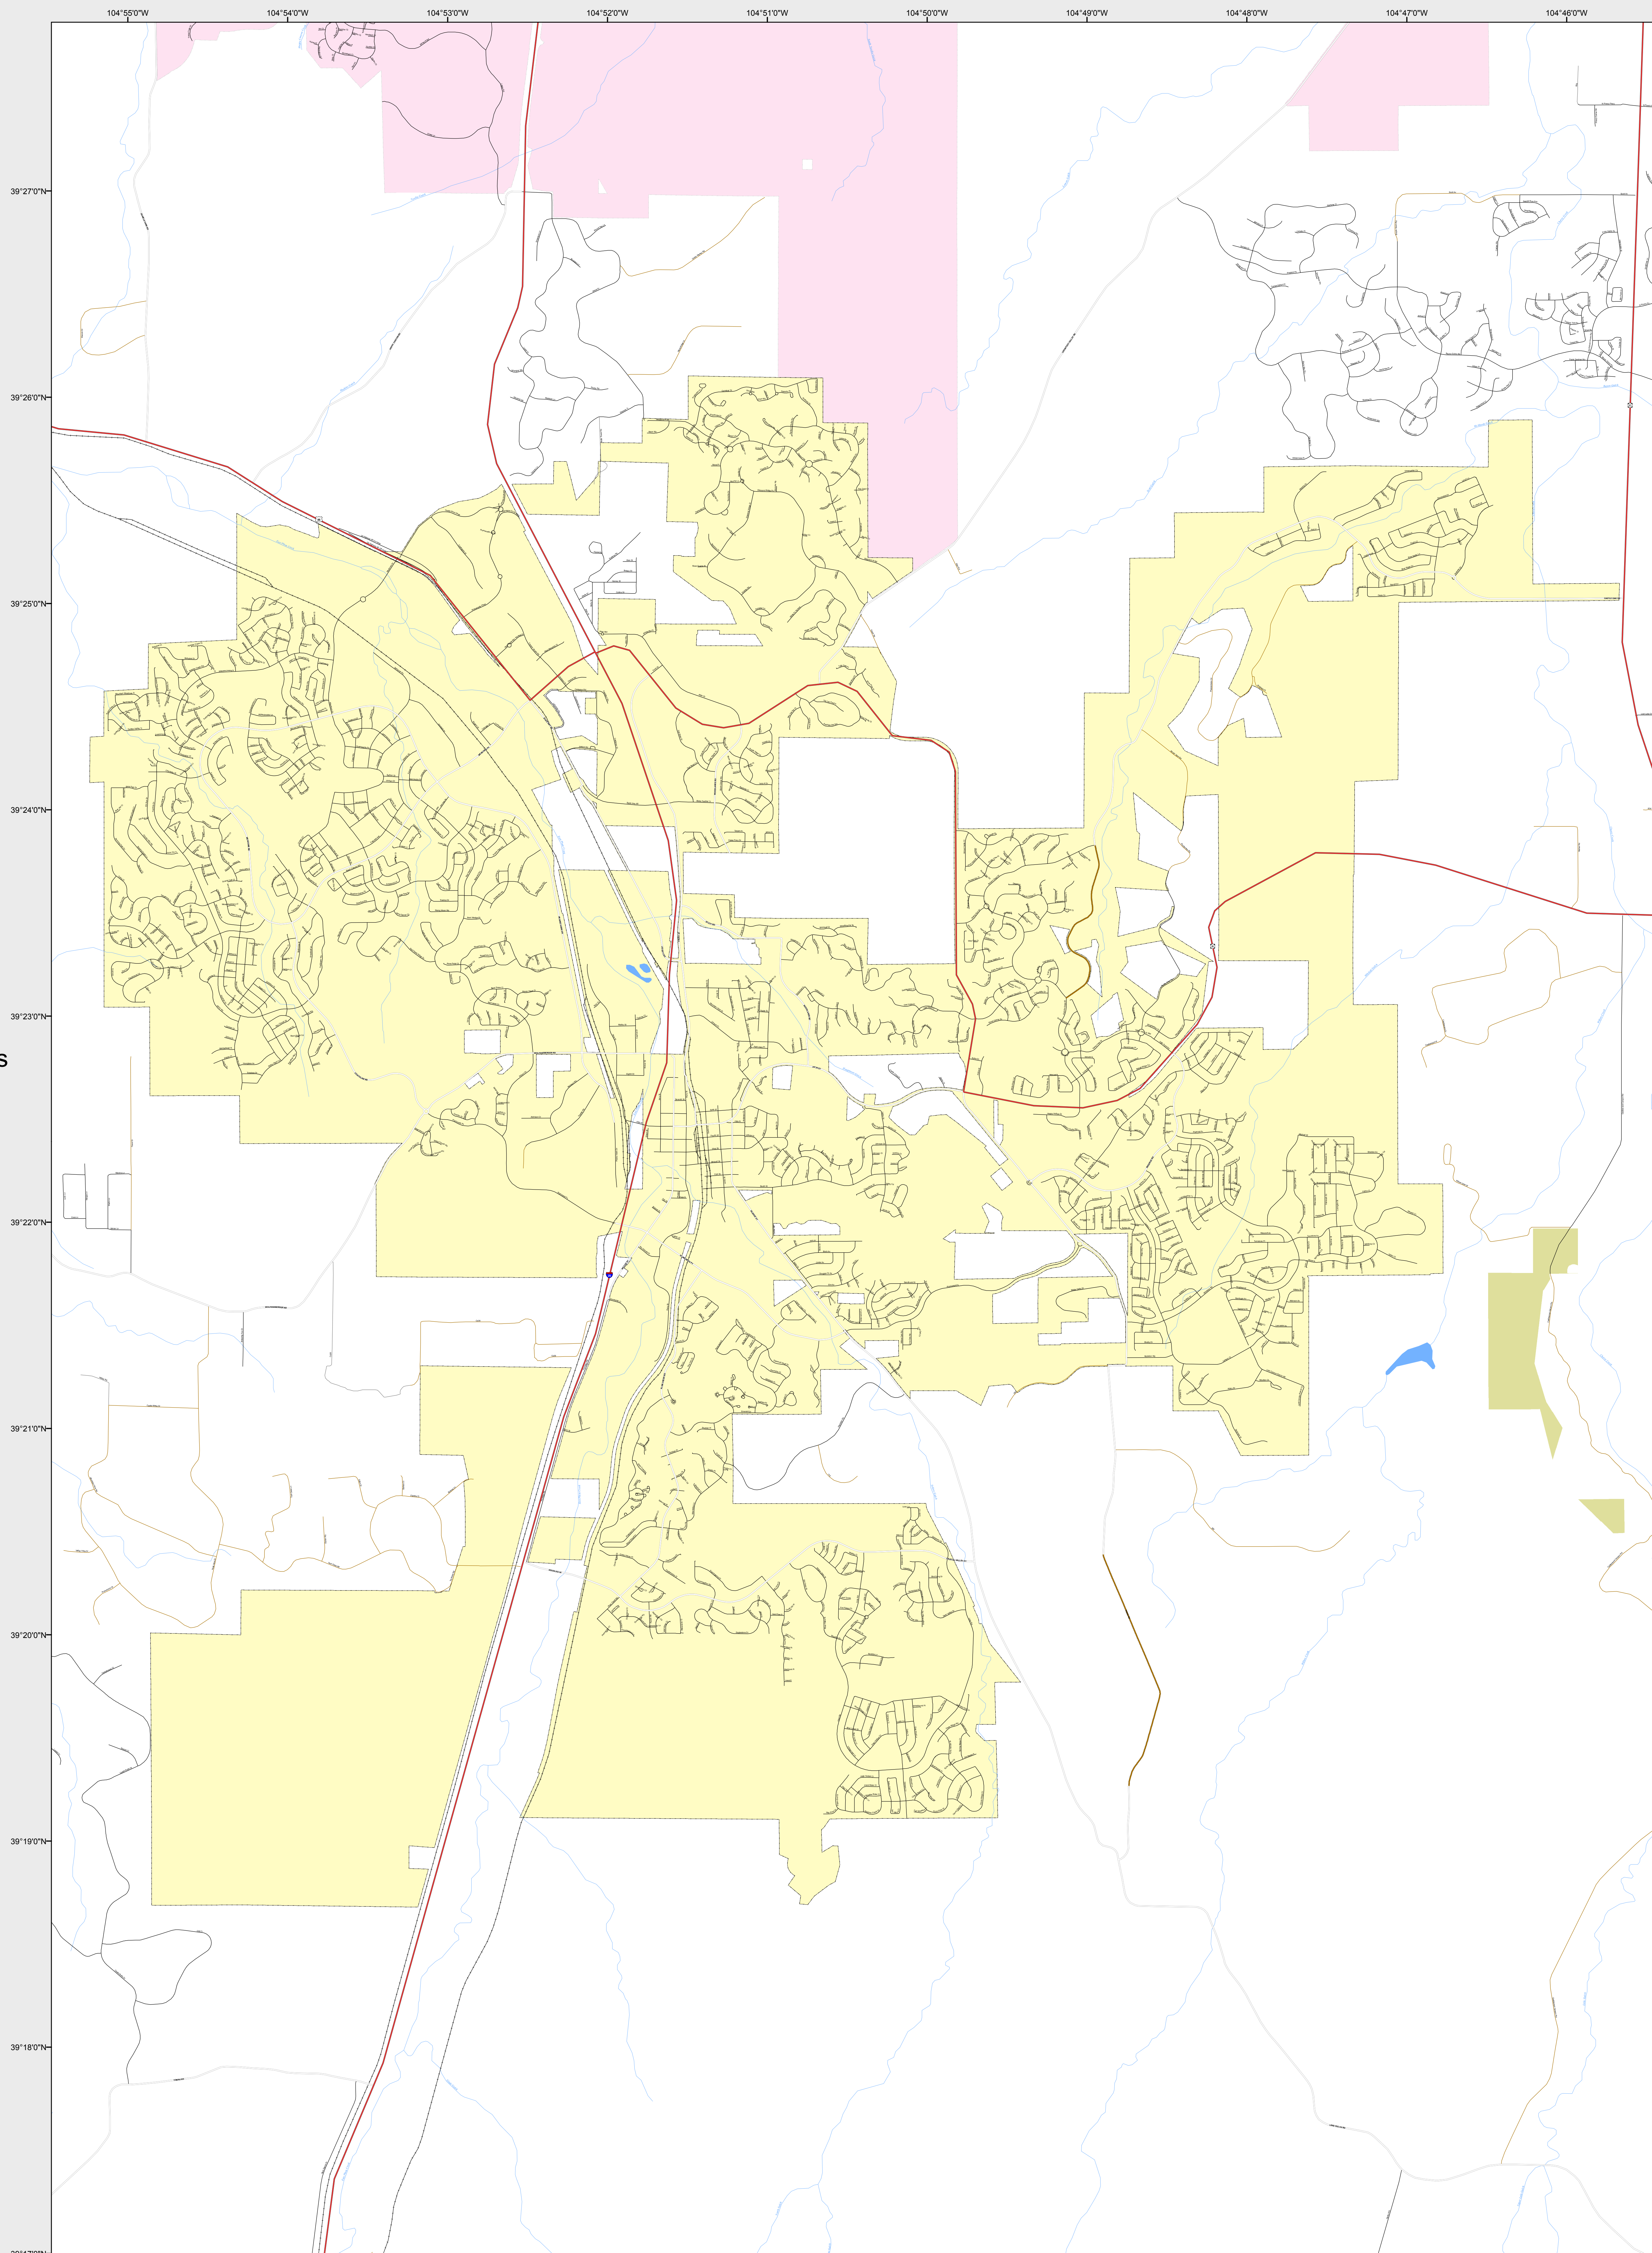

# CASTLE ROCK

-  Highways
- Major Roads
  -  Paved
  -  Gravel
  -  Bladed
- Local Roads
  -  Paved
  -  Gravel
  -  Bladed
- Base Data
  -  City Limits
  -  Counties
  -  Cemetery
  -  Lakes
  -  Rivers/Streams
  -  Railroads
- Public Land Classification
  -  Public Lands
  -  State Lands
  -  National or State Forest
  -  National Parks/Monuments
  -  Indian Reservations
  -  Military/Federal
  -  Wilderness Areas

0 0.45 0.9 Miles

**State of Colorado**  
This city is located in the following count(ies):  
Douglas

CDOT does not guarantee the accuracy of any information presented, is not liable in any respect for any errors, or omissions and is not responsible for determining fitness for use in this map. Source of landowner data is COMaP v9. This map does not imply permission of public access.