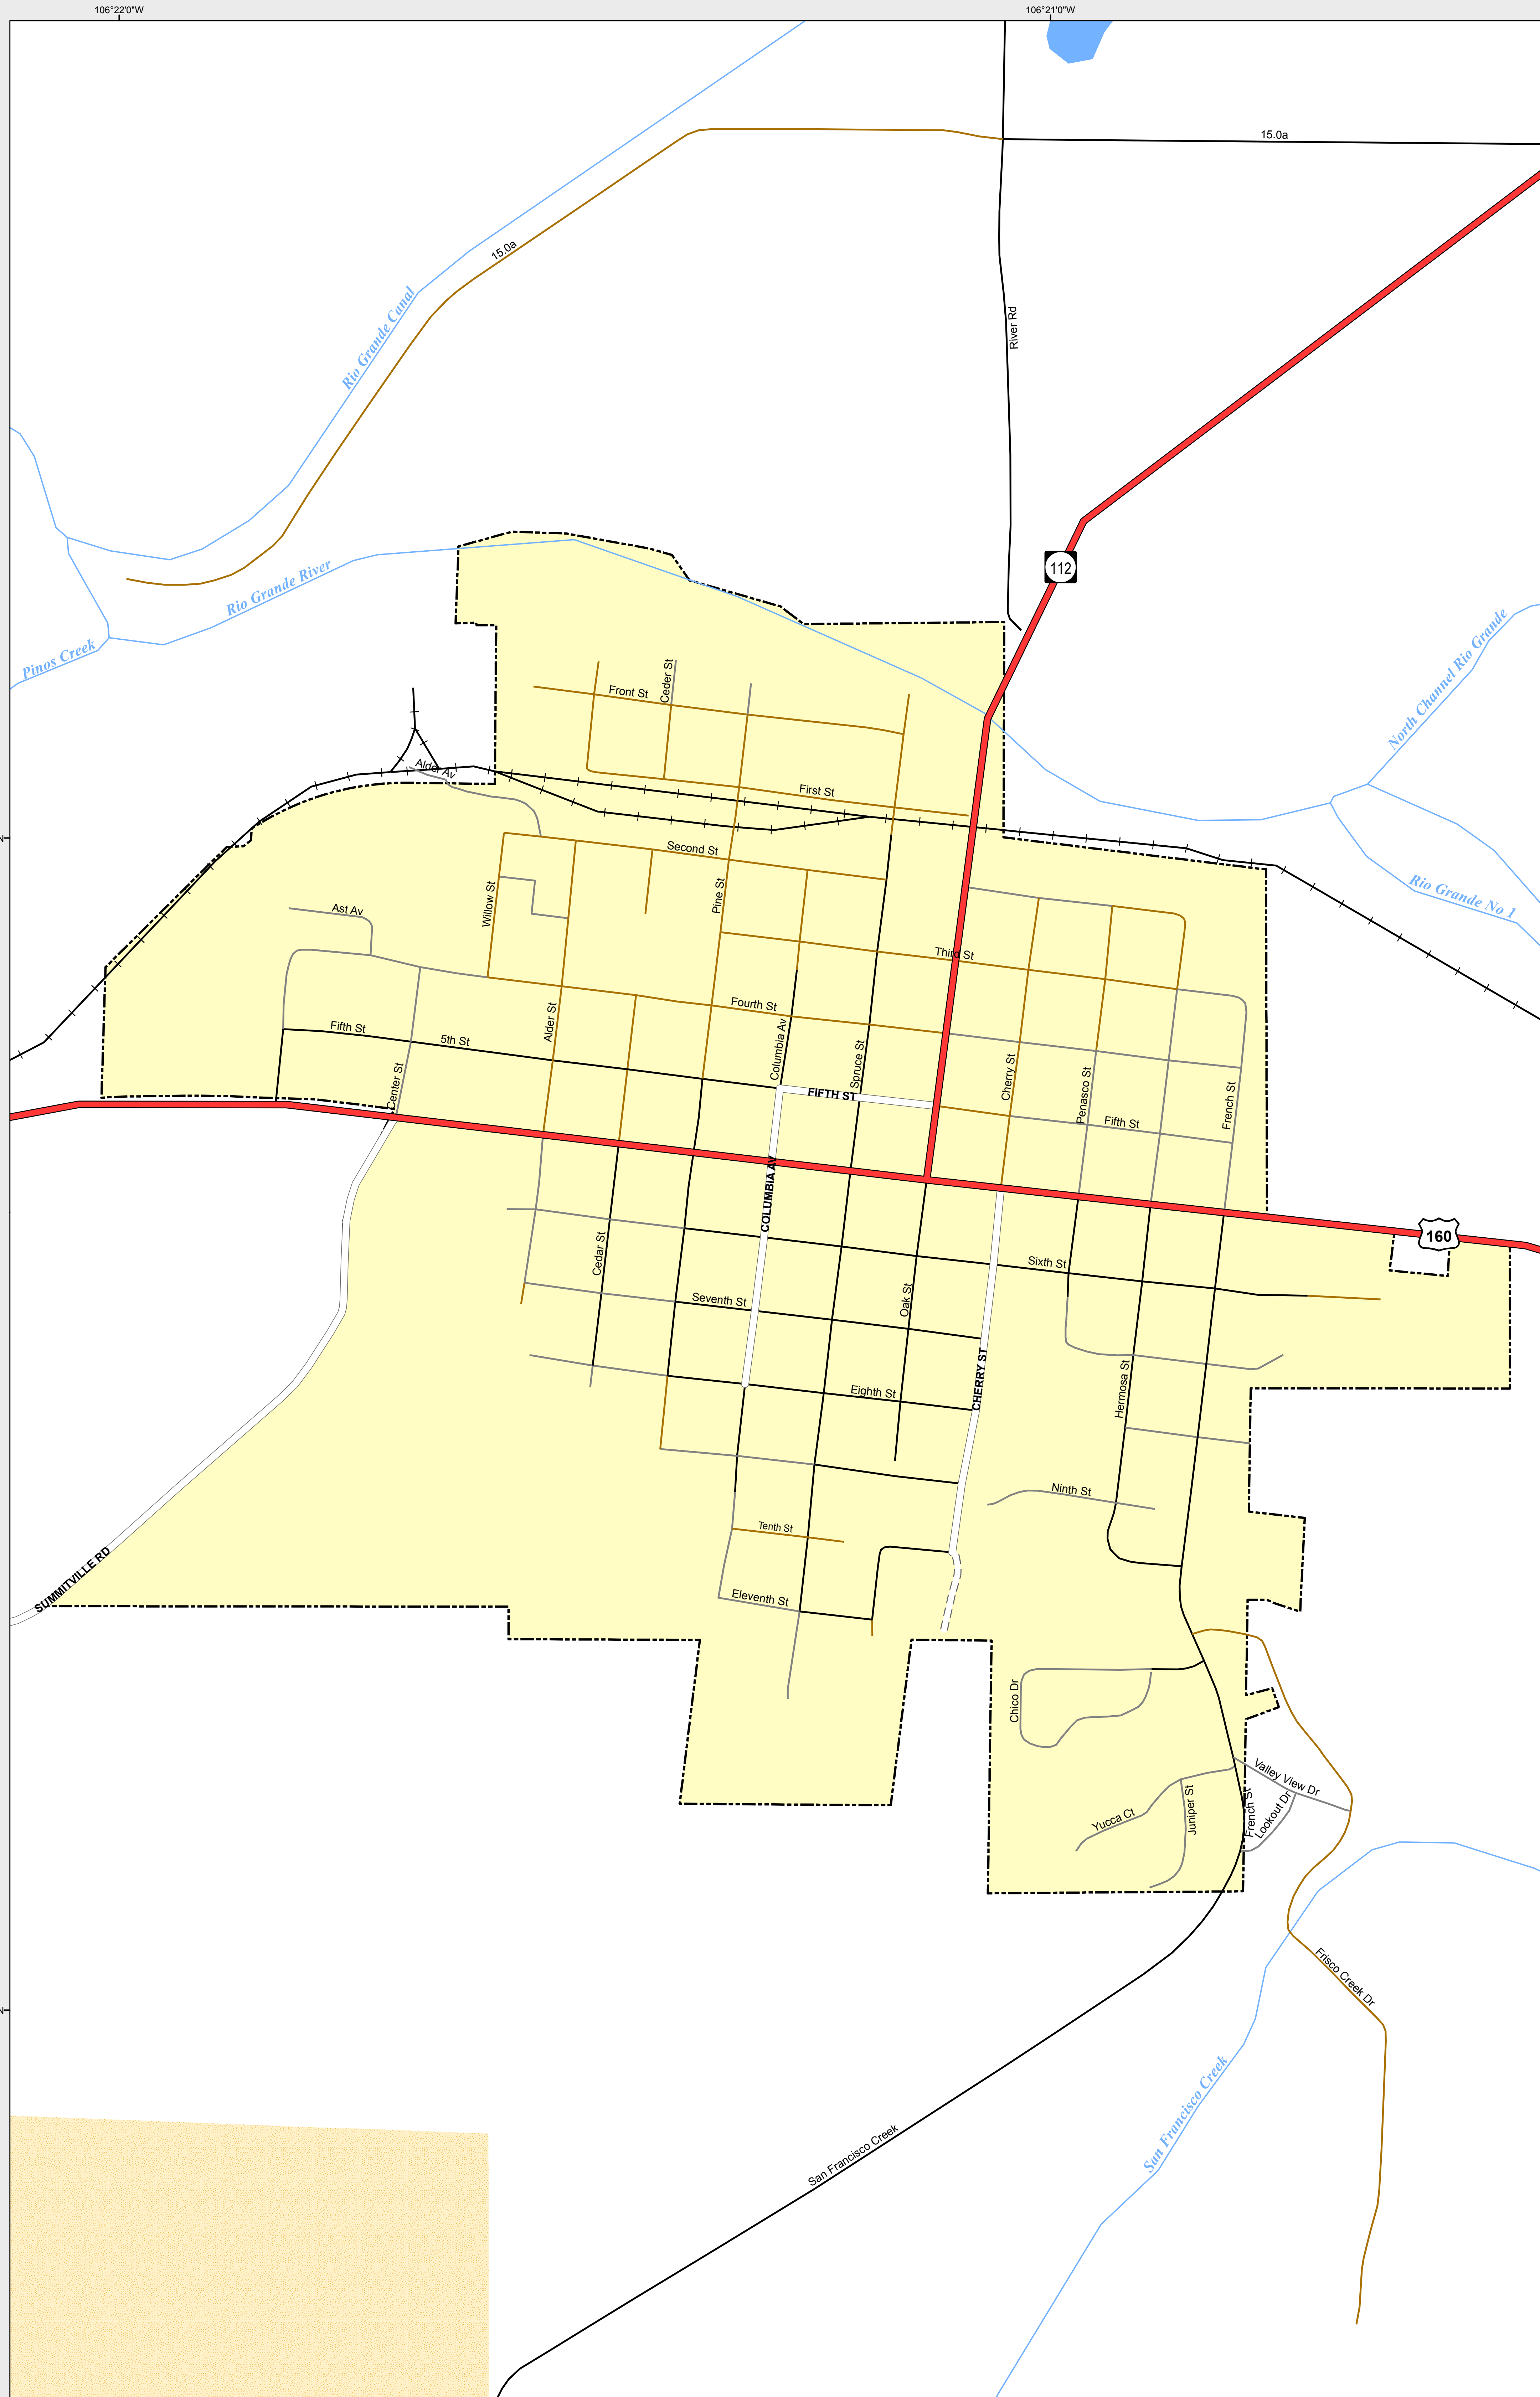

DEL NORTE

-  Highways
- Major Roads**
 -  Paved
 -  Gravel
 -  Bladed
- Local Roads**
 -  Paved
 -  Gravel
 -  Bladed
- Base Data**
 -  City Limits
 -  Counties
 -  Cemetery
 -  Lakes
 -  Rivers/Streams
 -  Railroads
- Public Land Classification**
 -  Public Lands
 -  State Lands
 -  National or State Forest
 -  National Parks/Monuments
 -  Indian Reservations
 -  Military/Federal
 -  Wilderness Areas

0 0.095 0.19 Miles

State of Colorado

This city is located in the following count(ies):
Rio Grande

CDOT does not guarantee the accuracy of any information presented, is not liable in any respect for any errors, or omissions and is not responsible for determining fitness for use in this map. Source of landowner data is COMaP v9. This map does not imply permission of public access.