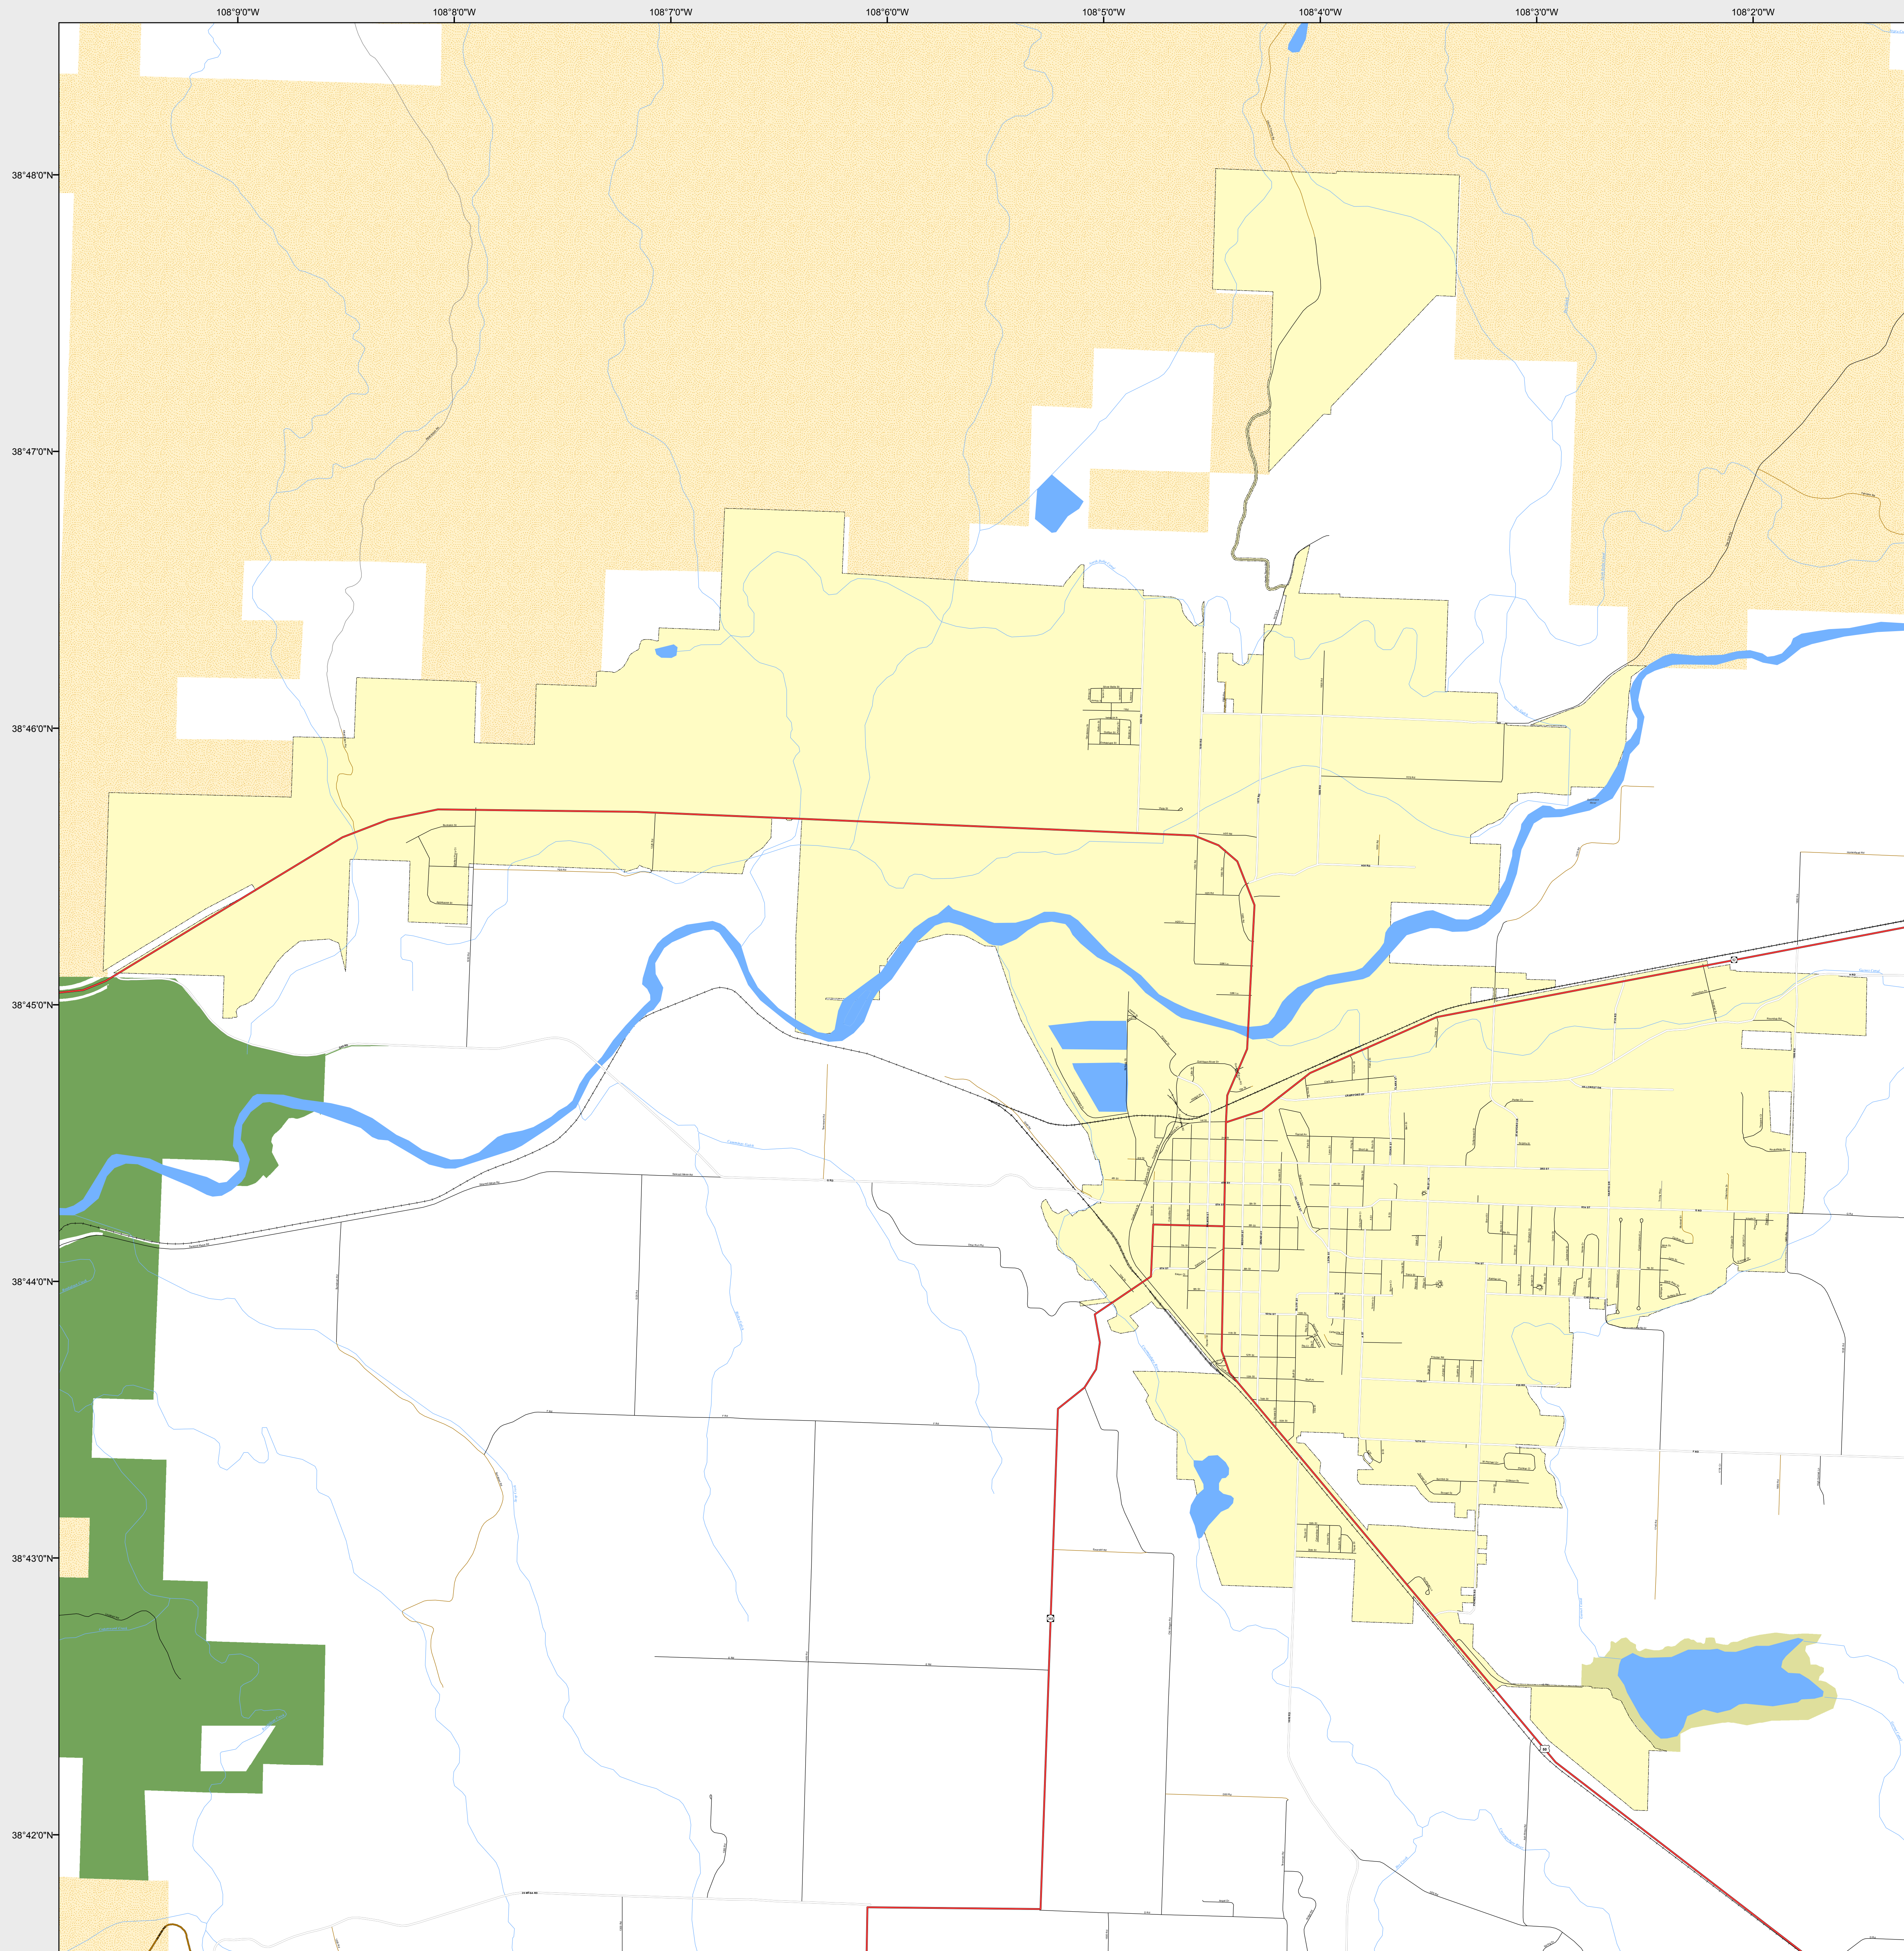

# DELTA

-  Highways
- Major Roads
  -  Paved
  -  Gravel
  -  Bladed
- Local Roads
  -  Paved
  -  Gravel
  -  Bladed
- Base Data
  -  City Limits
  -  Counties
  -  Cemetery
  -  Lakes
  -  Rivers/Streams
  -  Railroads
- Public Land Classification
  -  Public Lands
  -  State Lands
  -  National or State Forest
  -  National Parks/Monuments
  -  Indian Reservations
  -  Military/Federal
  -  Wilderness Areas

## State of Colorado

This city is located in the following count(ies):  
Delta

CDOT does not guarantee the accuracy of any information presented, is not liable in any respect for any errors, or omissions and is not responsible for determining fitness for use in this map. Source of landowner data is COMaP v9. This map does not imply permission of public access.