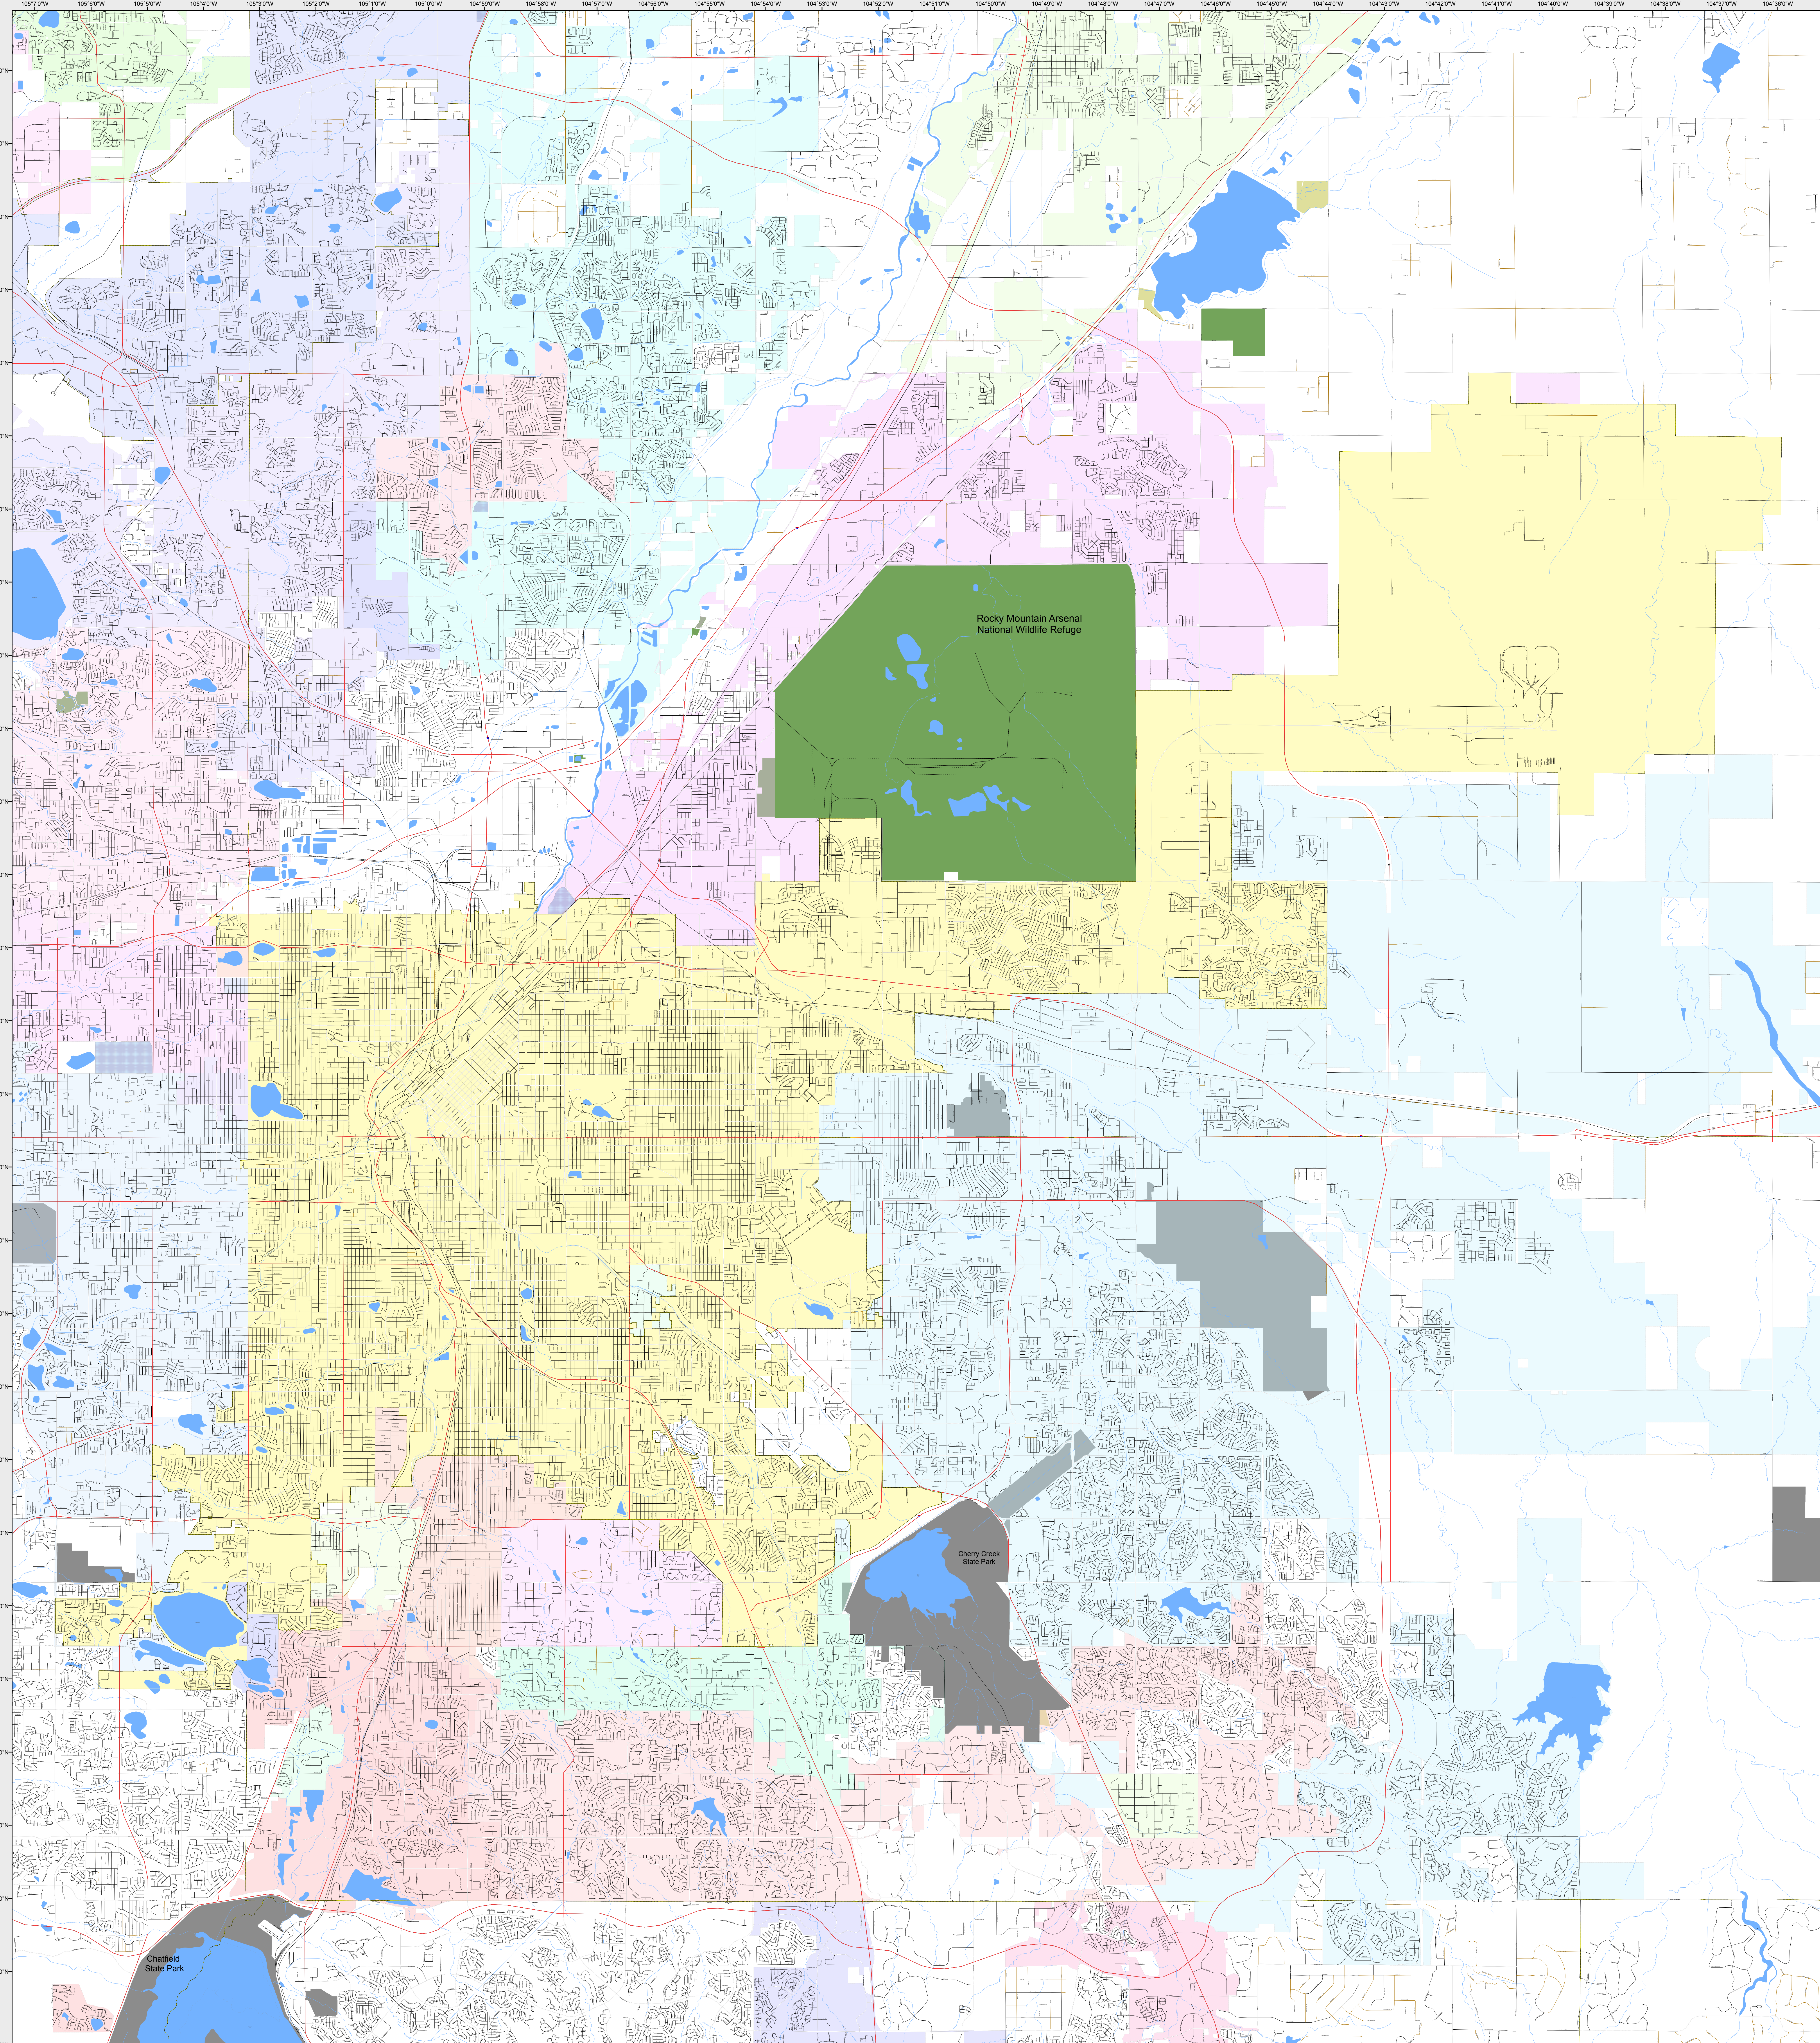

DENVER

- Highways
- **Major Roads**
- Paved
- Gravel
- Bladed
- **Local Roads**
- Paved
- Gravel
- Bladed
- **Base Data**
- City Limits
- Counties
- Cemetery
- Lakes
- Rivers/Streams
- Railroads
- **Public Land Classification**
- Public Lands
- State Lands
- National or State Forest
- National Parks/Monuments
- Indian Reservations
- Military/Federal
- Wilderness Areas

0 1 2 Miles

State of Colorado

This city is located in the following count(ies):
Denver