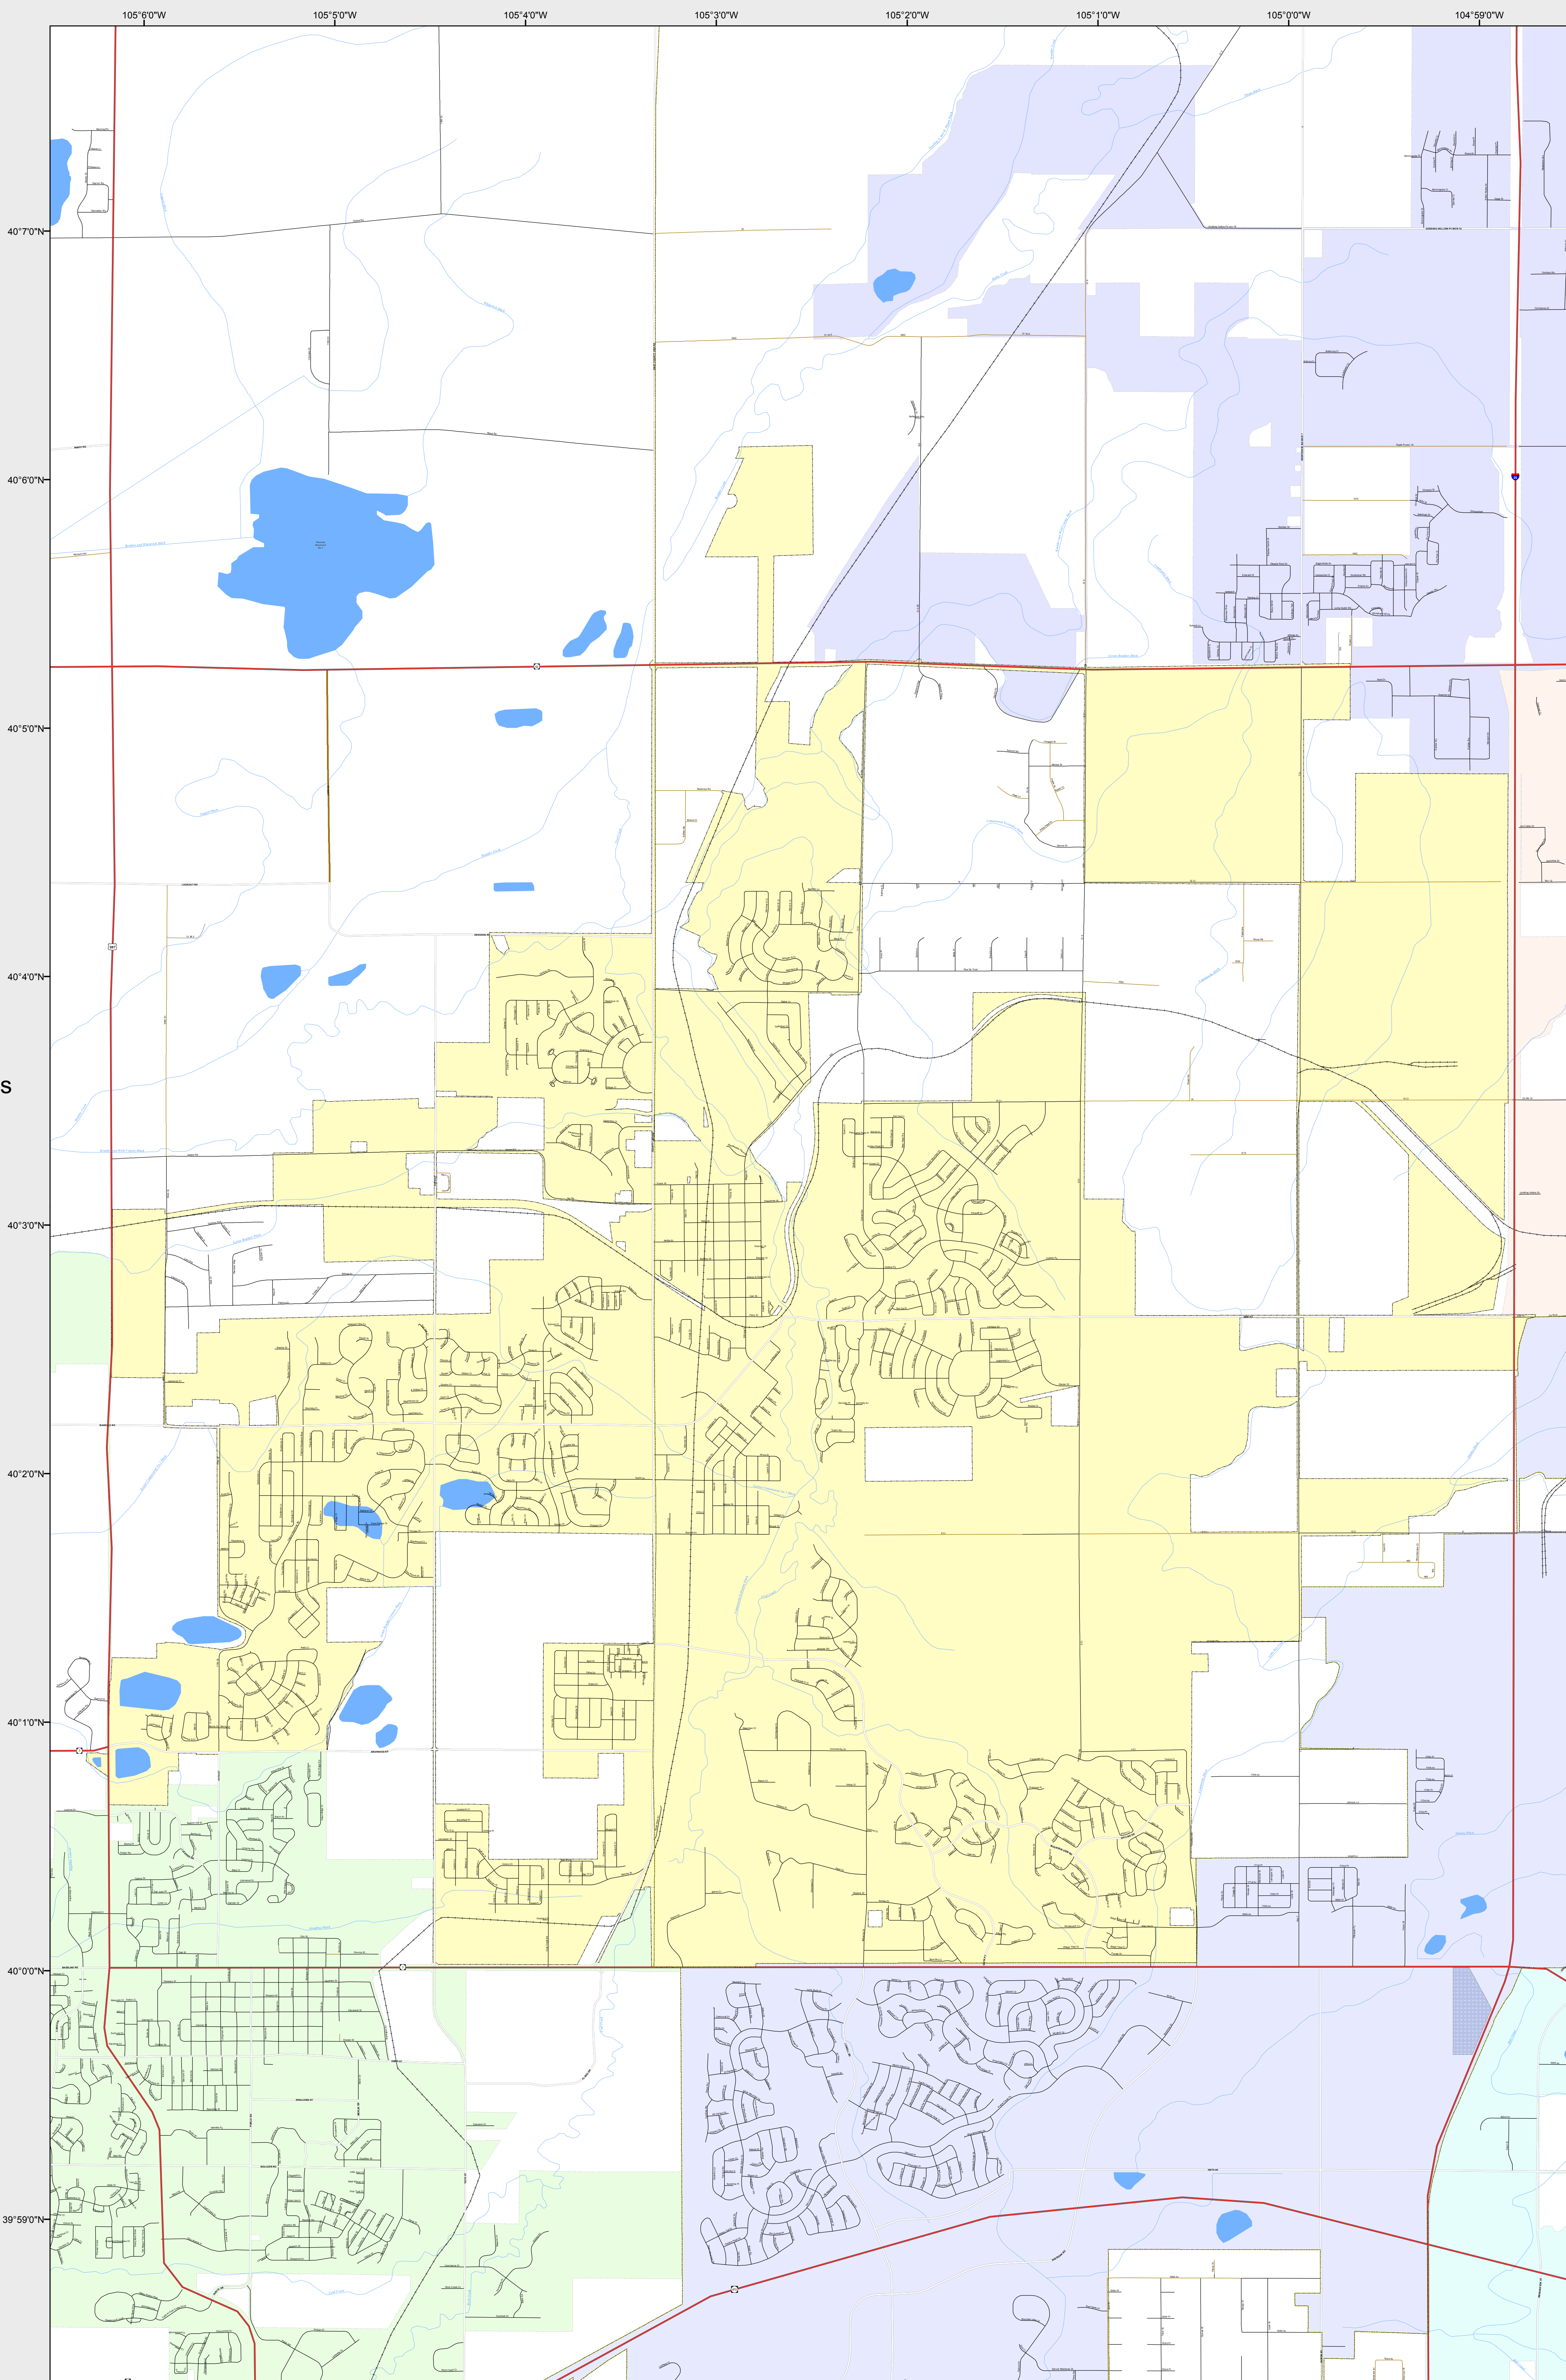

ERIE

-  Highways
- Major Roads
 -  Paved
 -  Gravel
 -  Bladed
- Local Roads
 -  Paved
 -  Gravel
 -  Bladed
- Base Data
 -  City Limits
 -  Counties
 -  Cemetery
 -  Lakes
 -  Rivers/Streams
 -  Railroads
- Public Land Classification
 -  Public Lands
 -  State Lands
 -  National or State Forest
 -  National Parks/Monuments
 -  Indian Reservations
 -  Military/Federal
 -  Wilderness Areas

State of Colorado

This city is located in the following count(ies):
 Boulder
 Weld

CDOT does not guarantee the accuracy of any information presented, is not liable in any respect for any errors, or omissions and is not responsible for determining fitness for use in this map. Source of landowner data is COMaP v9. This map does not imply permission of public access.