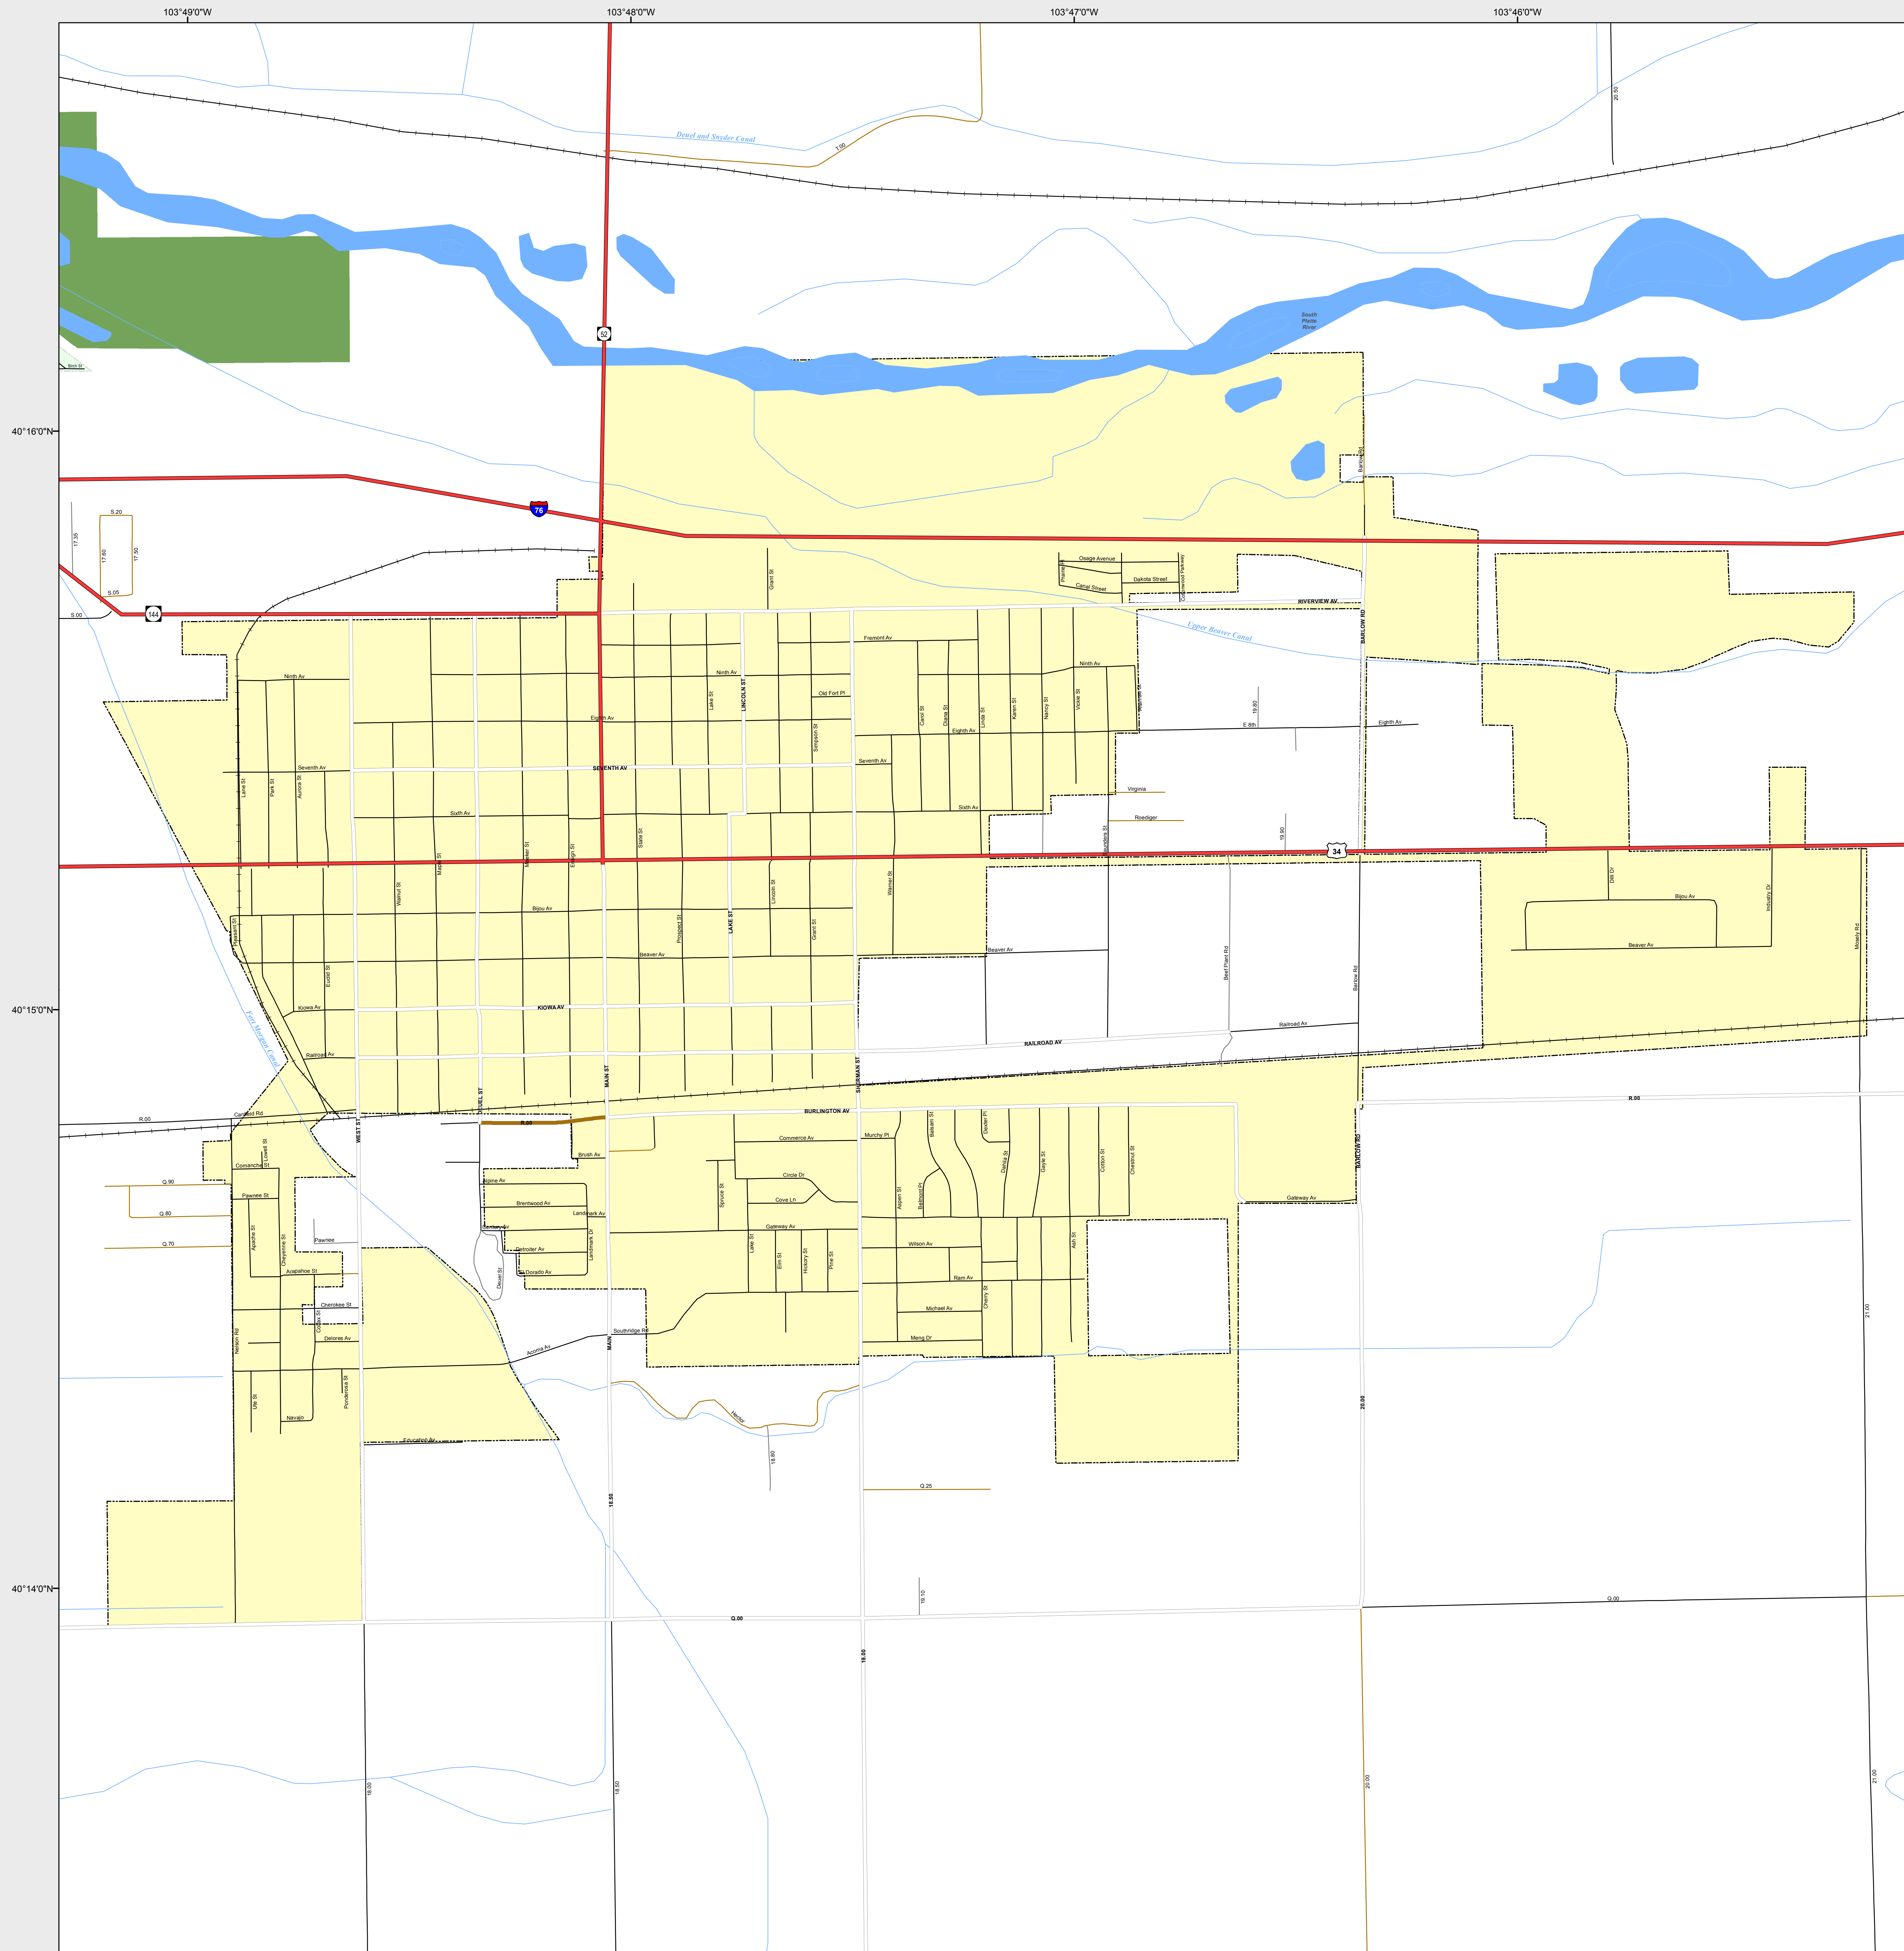

FORT MORGAN

-  Highways
-  Major Roads
-  Paved
-  Gravel
-  Bladed
-  Local Roads
-  Paved
-  Gravel
-  Bladed
- Base Data**
-  City Limits
-  Counties
-  Cemetery
-  Lakes
-  Rivers/Streams
-  Railroads
- Public Land Classification**
-  Public Lands
-  State Lands
-  National or State Forest
-  National Parks/Monuments
-  Indian Reservations
-  Military/Federal
-  Wilderness Areas

State of Colorado
This city is located in the following count(ies):
Morgan

CDOT does not guarantee the accuracy of any information presented, is not liable in any respect for any errors, or omissions and is not responsible for determining fitness for use in this map. Source of landowner data is COMaP v9. This map does not imply permission of public access.