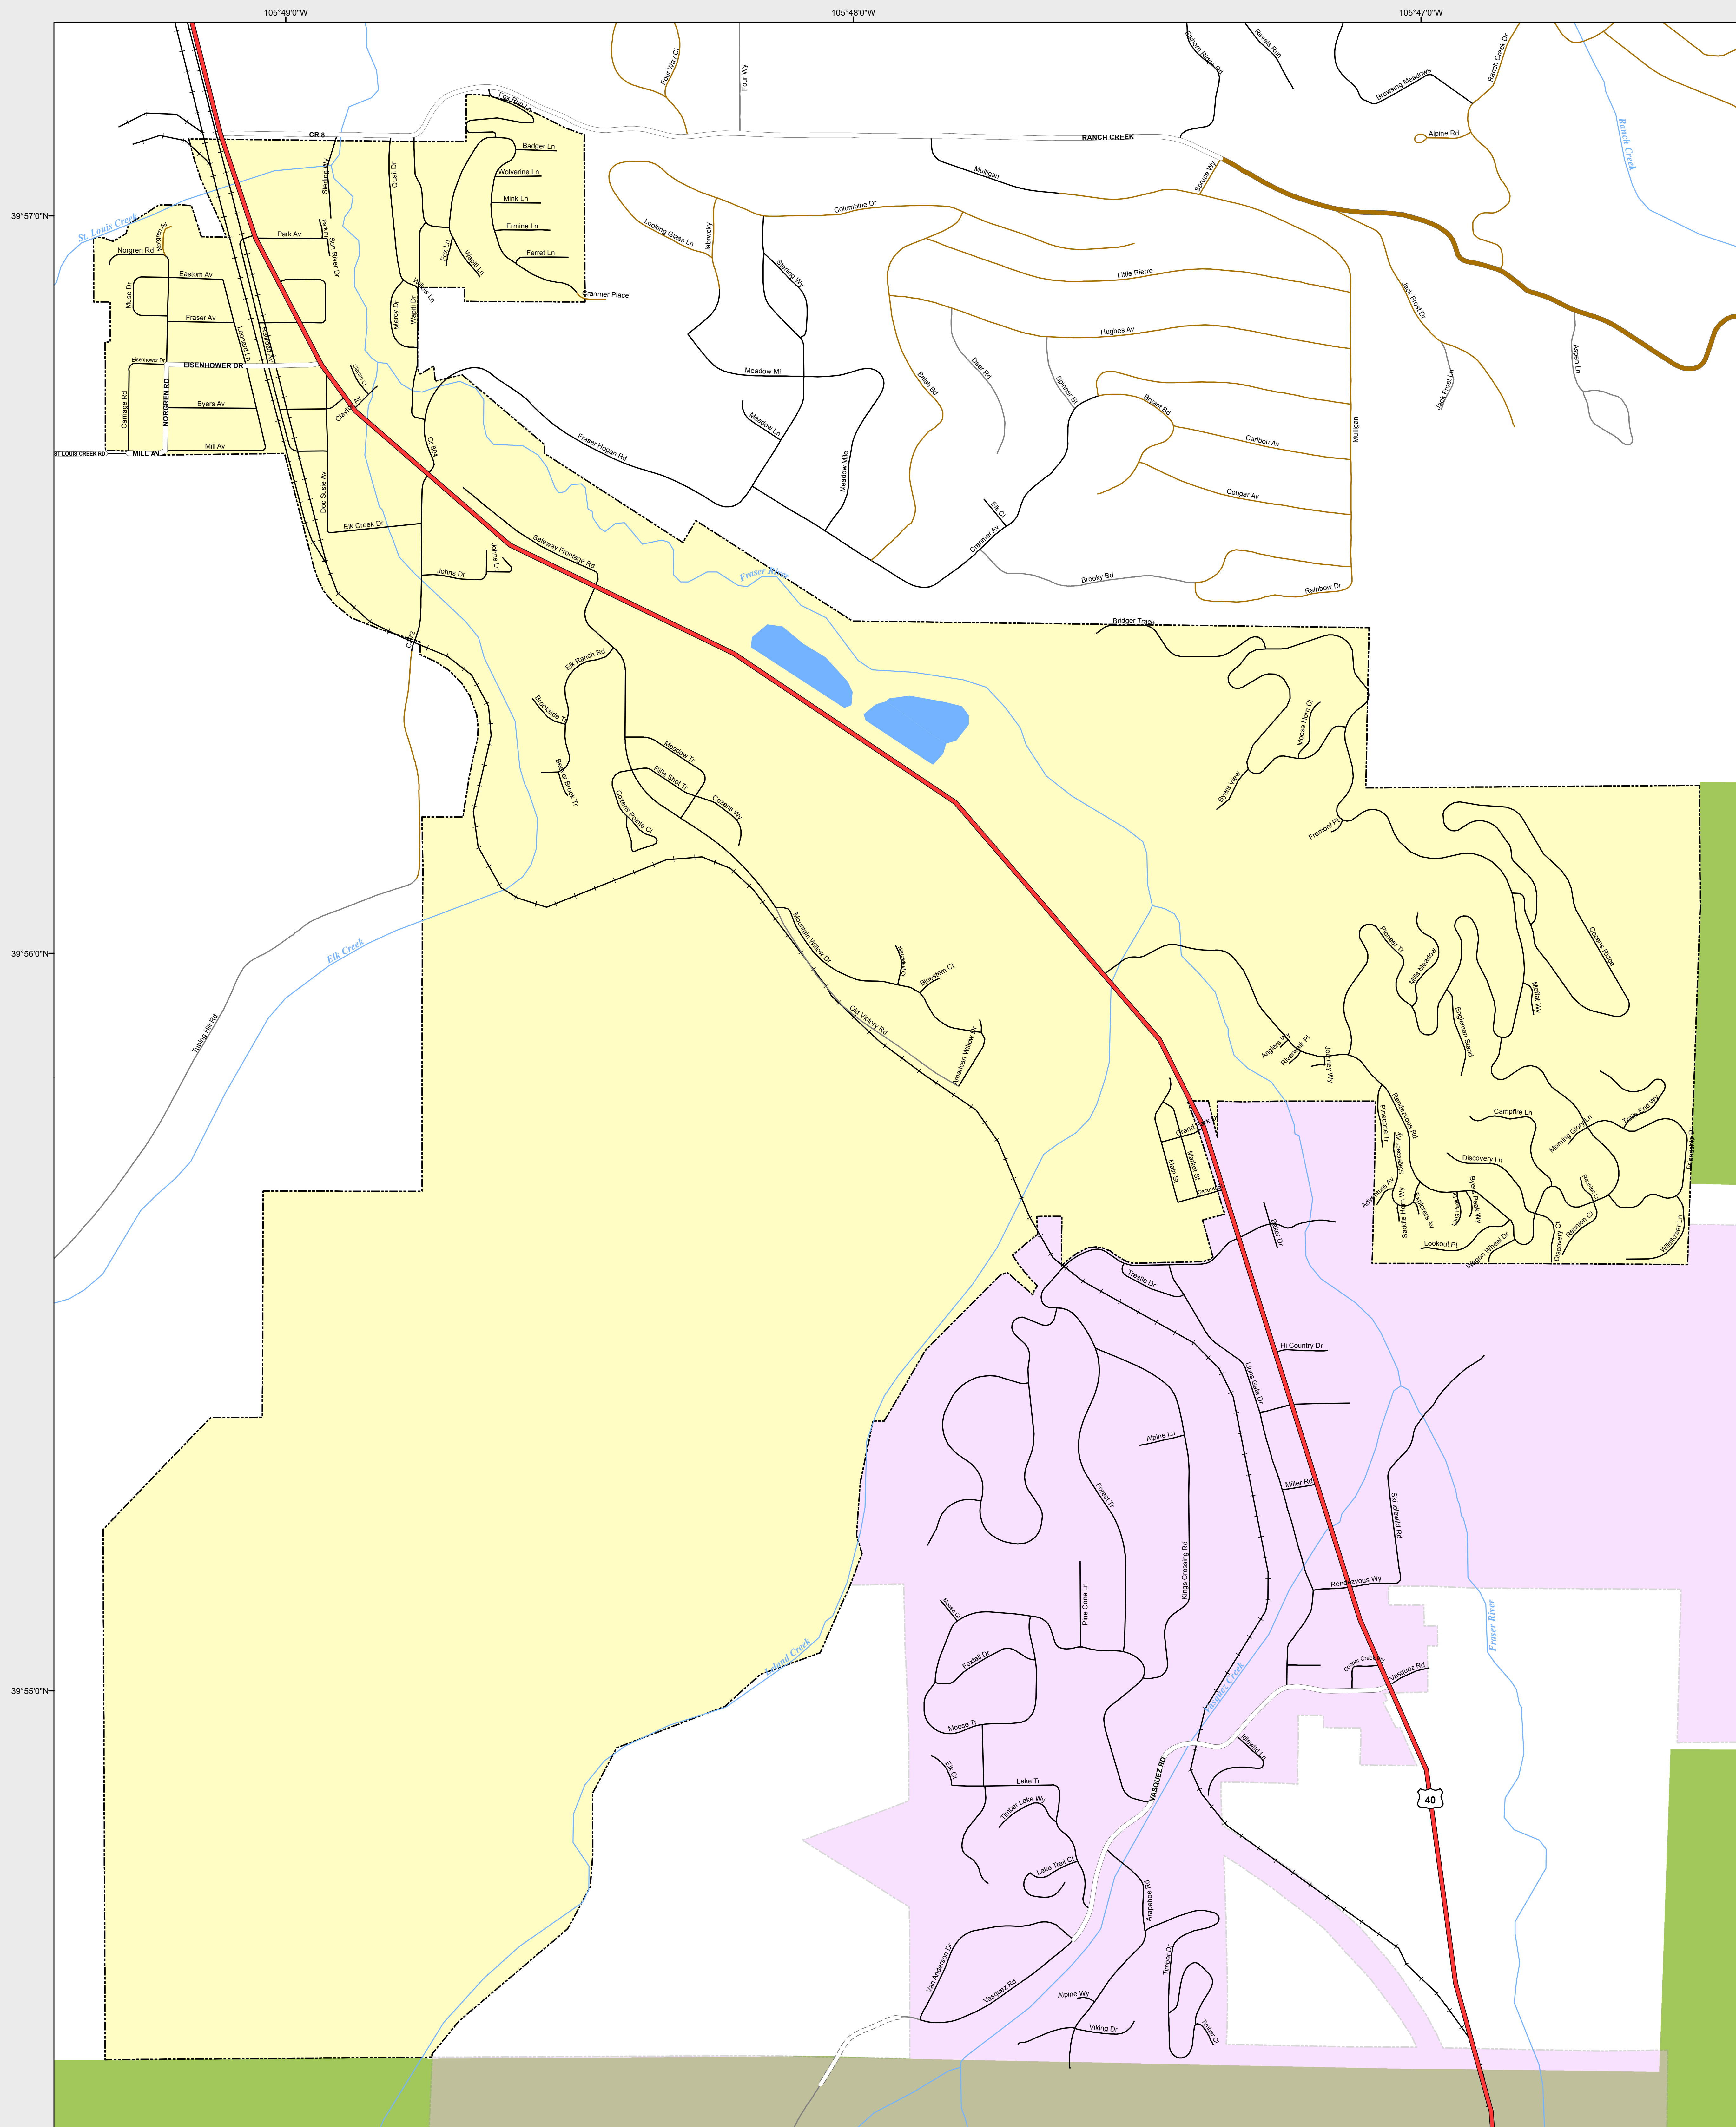

FRASER

-  Highways
- Major Roads**
-  Paved
-  Gravel
-  Bladed
- Local Roads**
-  Paved
-  Gravel
-  Bladed
- Base Data**
-  City Limits
-  Counties
-  Cemetery
-  Lakes
-  Rivers/Streams
-  Railroads
- Public Land Classification**
-  Public Lands
-  State Lands
-  National or State Forest
-  National Parks/Monuments
-  Indian Reservations
-  Military/Federal
-  Wilderness Areas

State of Colorado

This city is located in the following count(ies):
Grand

CDOT does not guarantee the accuracy of any information presented, is not liable in any respect for any errors, or omissions and is not responsible for determining fitness for use in this map. Source of landowner data is COMaP v9. This map does not imply permission of public access.