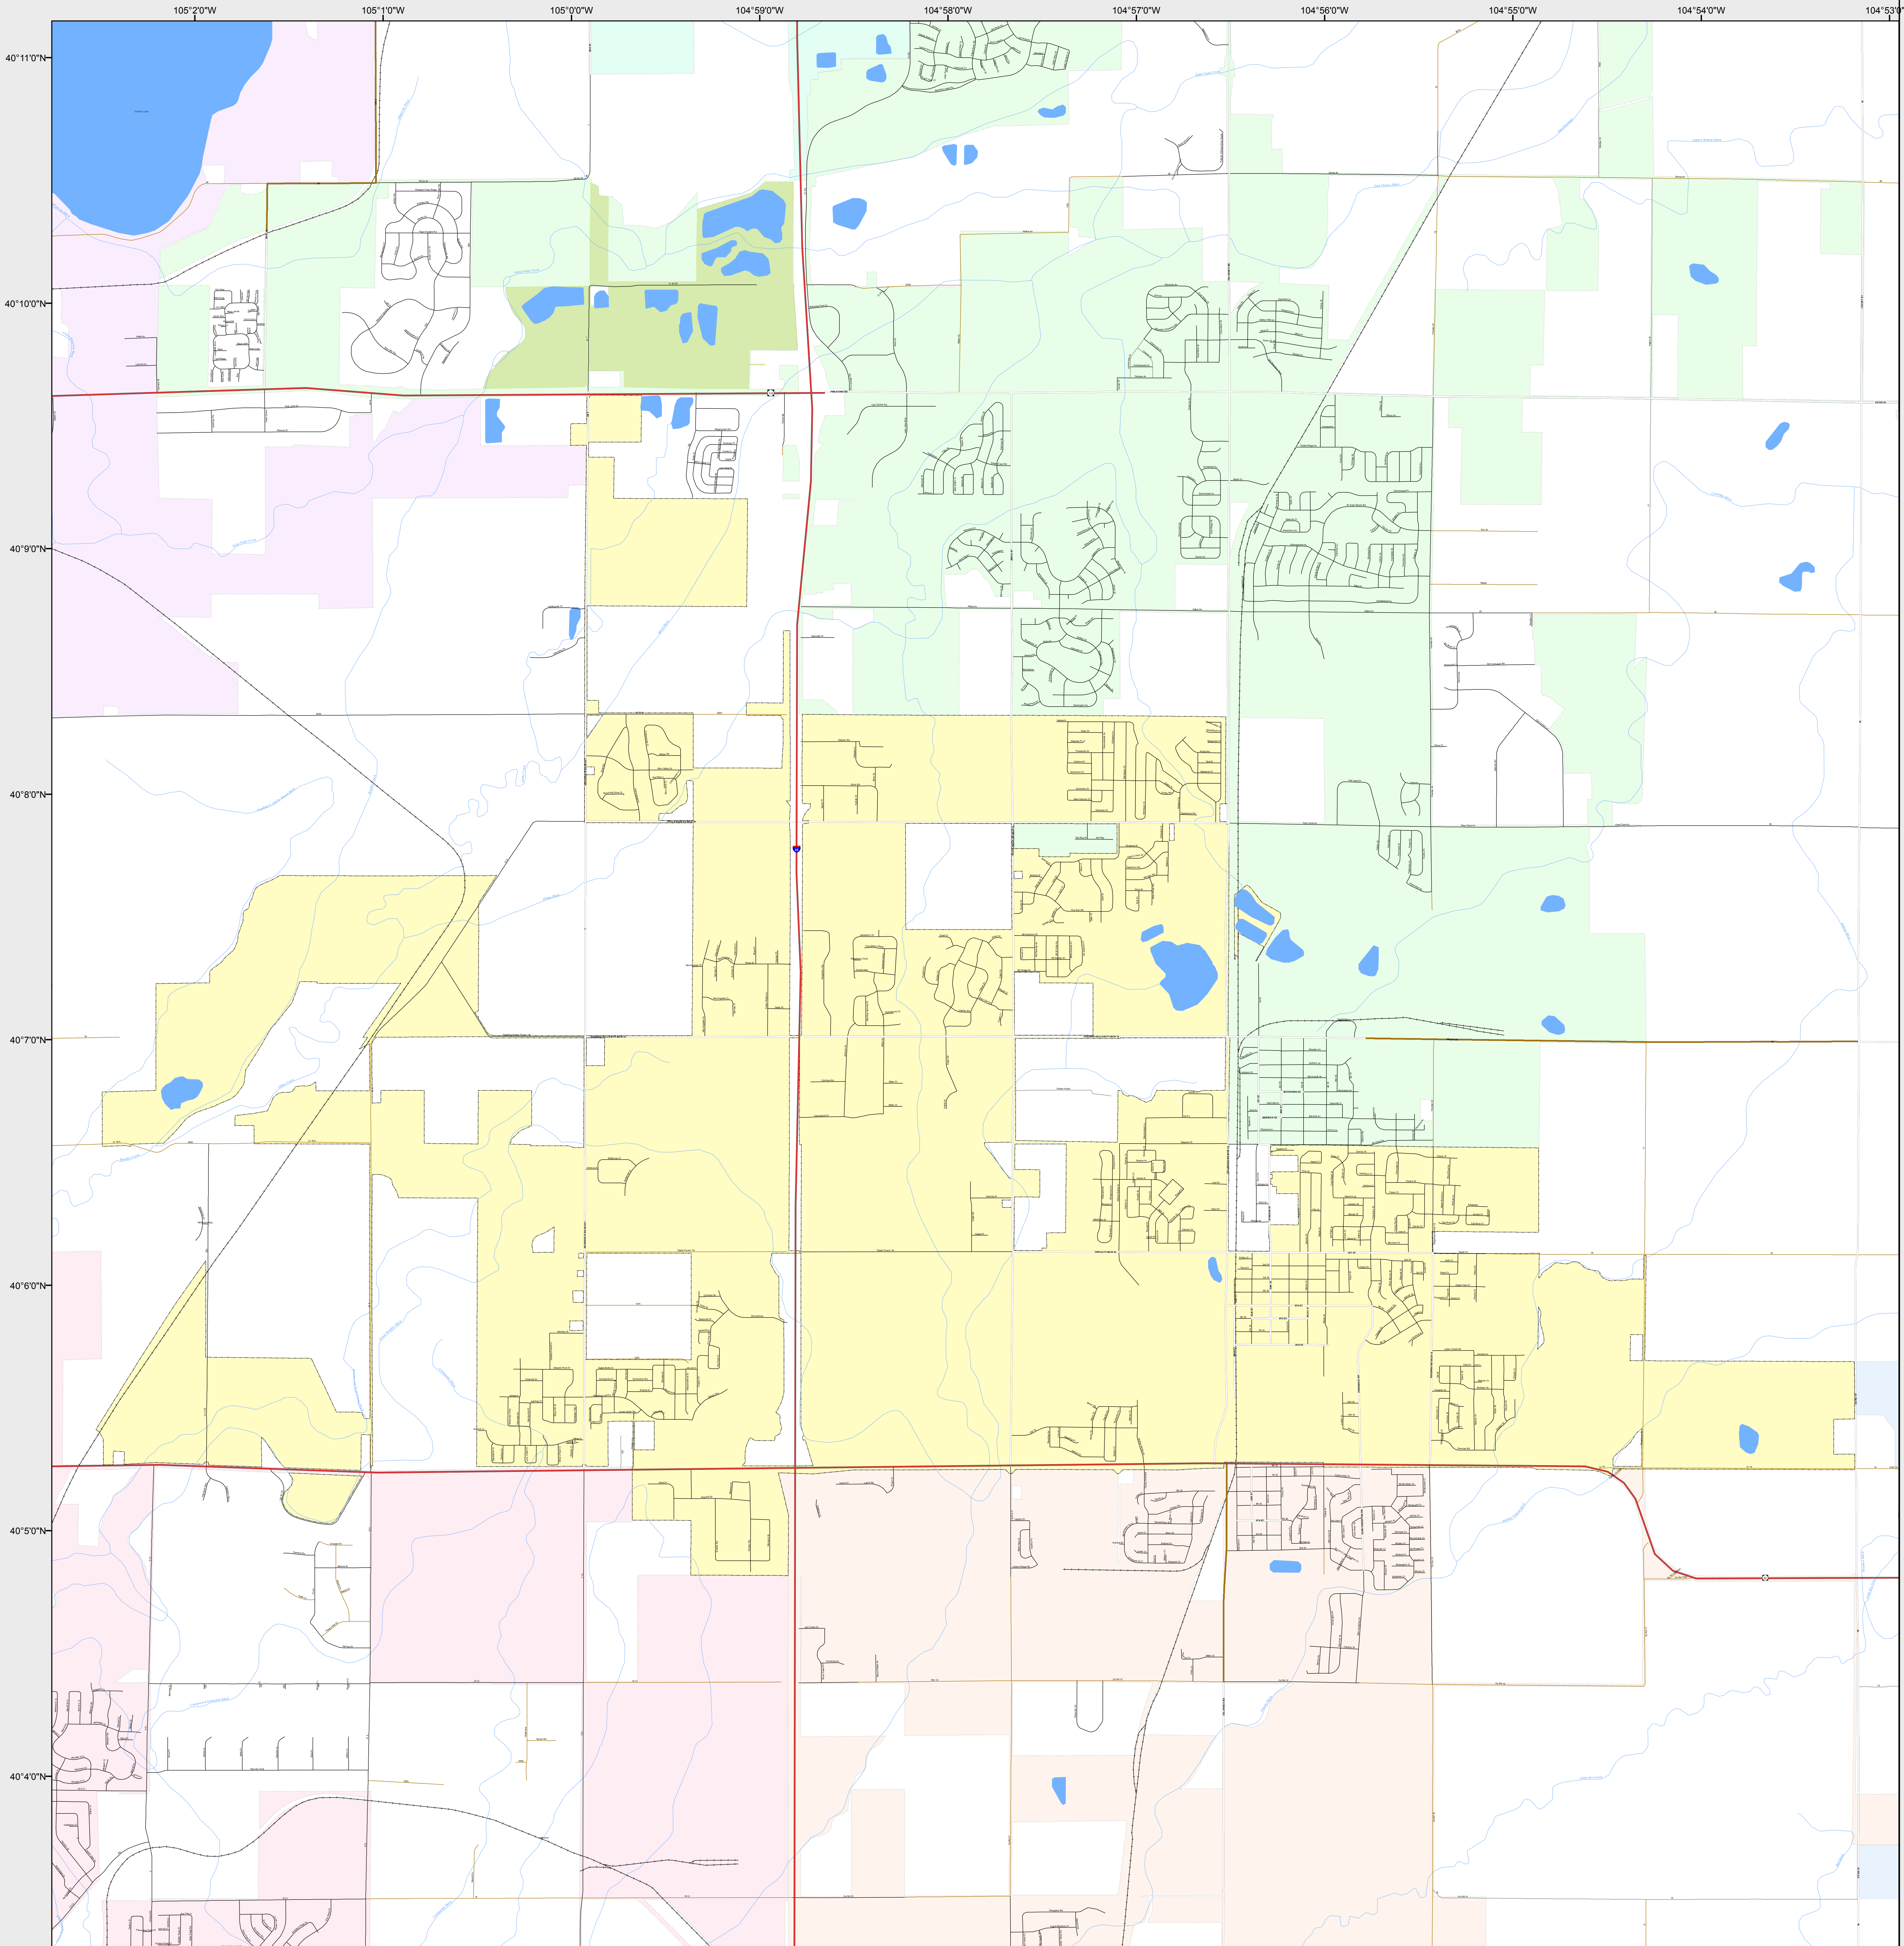

FREDERICK

-  Highways
- Major Roads
 -  Paved
 -  Gravel
 -  Bladed
- Local Roads
 -  Paved
 -  Gravel
 -  Bladed
- Base Data
 -  City Limits
 -  Counties
 -  Cemetery
 -  Lakes
 -  Rivers/Streams
 -  Railroads
- Public Land Classification
 -  Public Lands
 -  State Lands
 -  National or State Forest
 -  National Parks/Monuments
 -  Indian Reservations
 -  Military/Federal
 -  Wilderness Areas

State of Colorado

This city is located in the following count(ies):
Weld

CDOT does not guarantee the accuracy of any information presented, is not liable in any respect for any errors, or omissions and is not responsible for determining fitness for use in this map. Source of landowner data is COMaP v9. This map does not imply permission of public access.