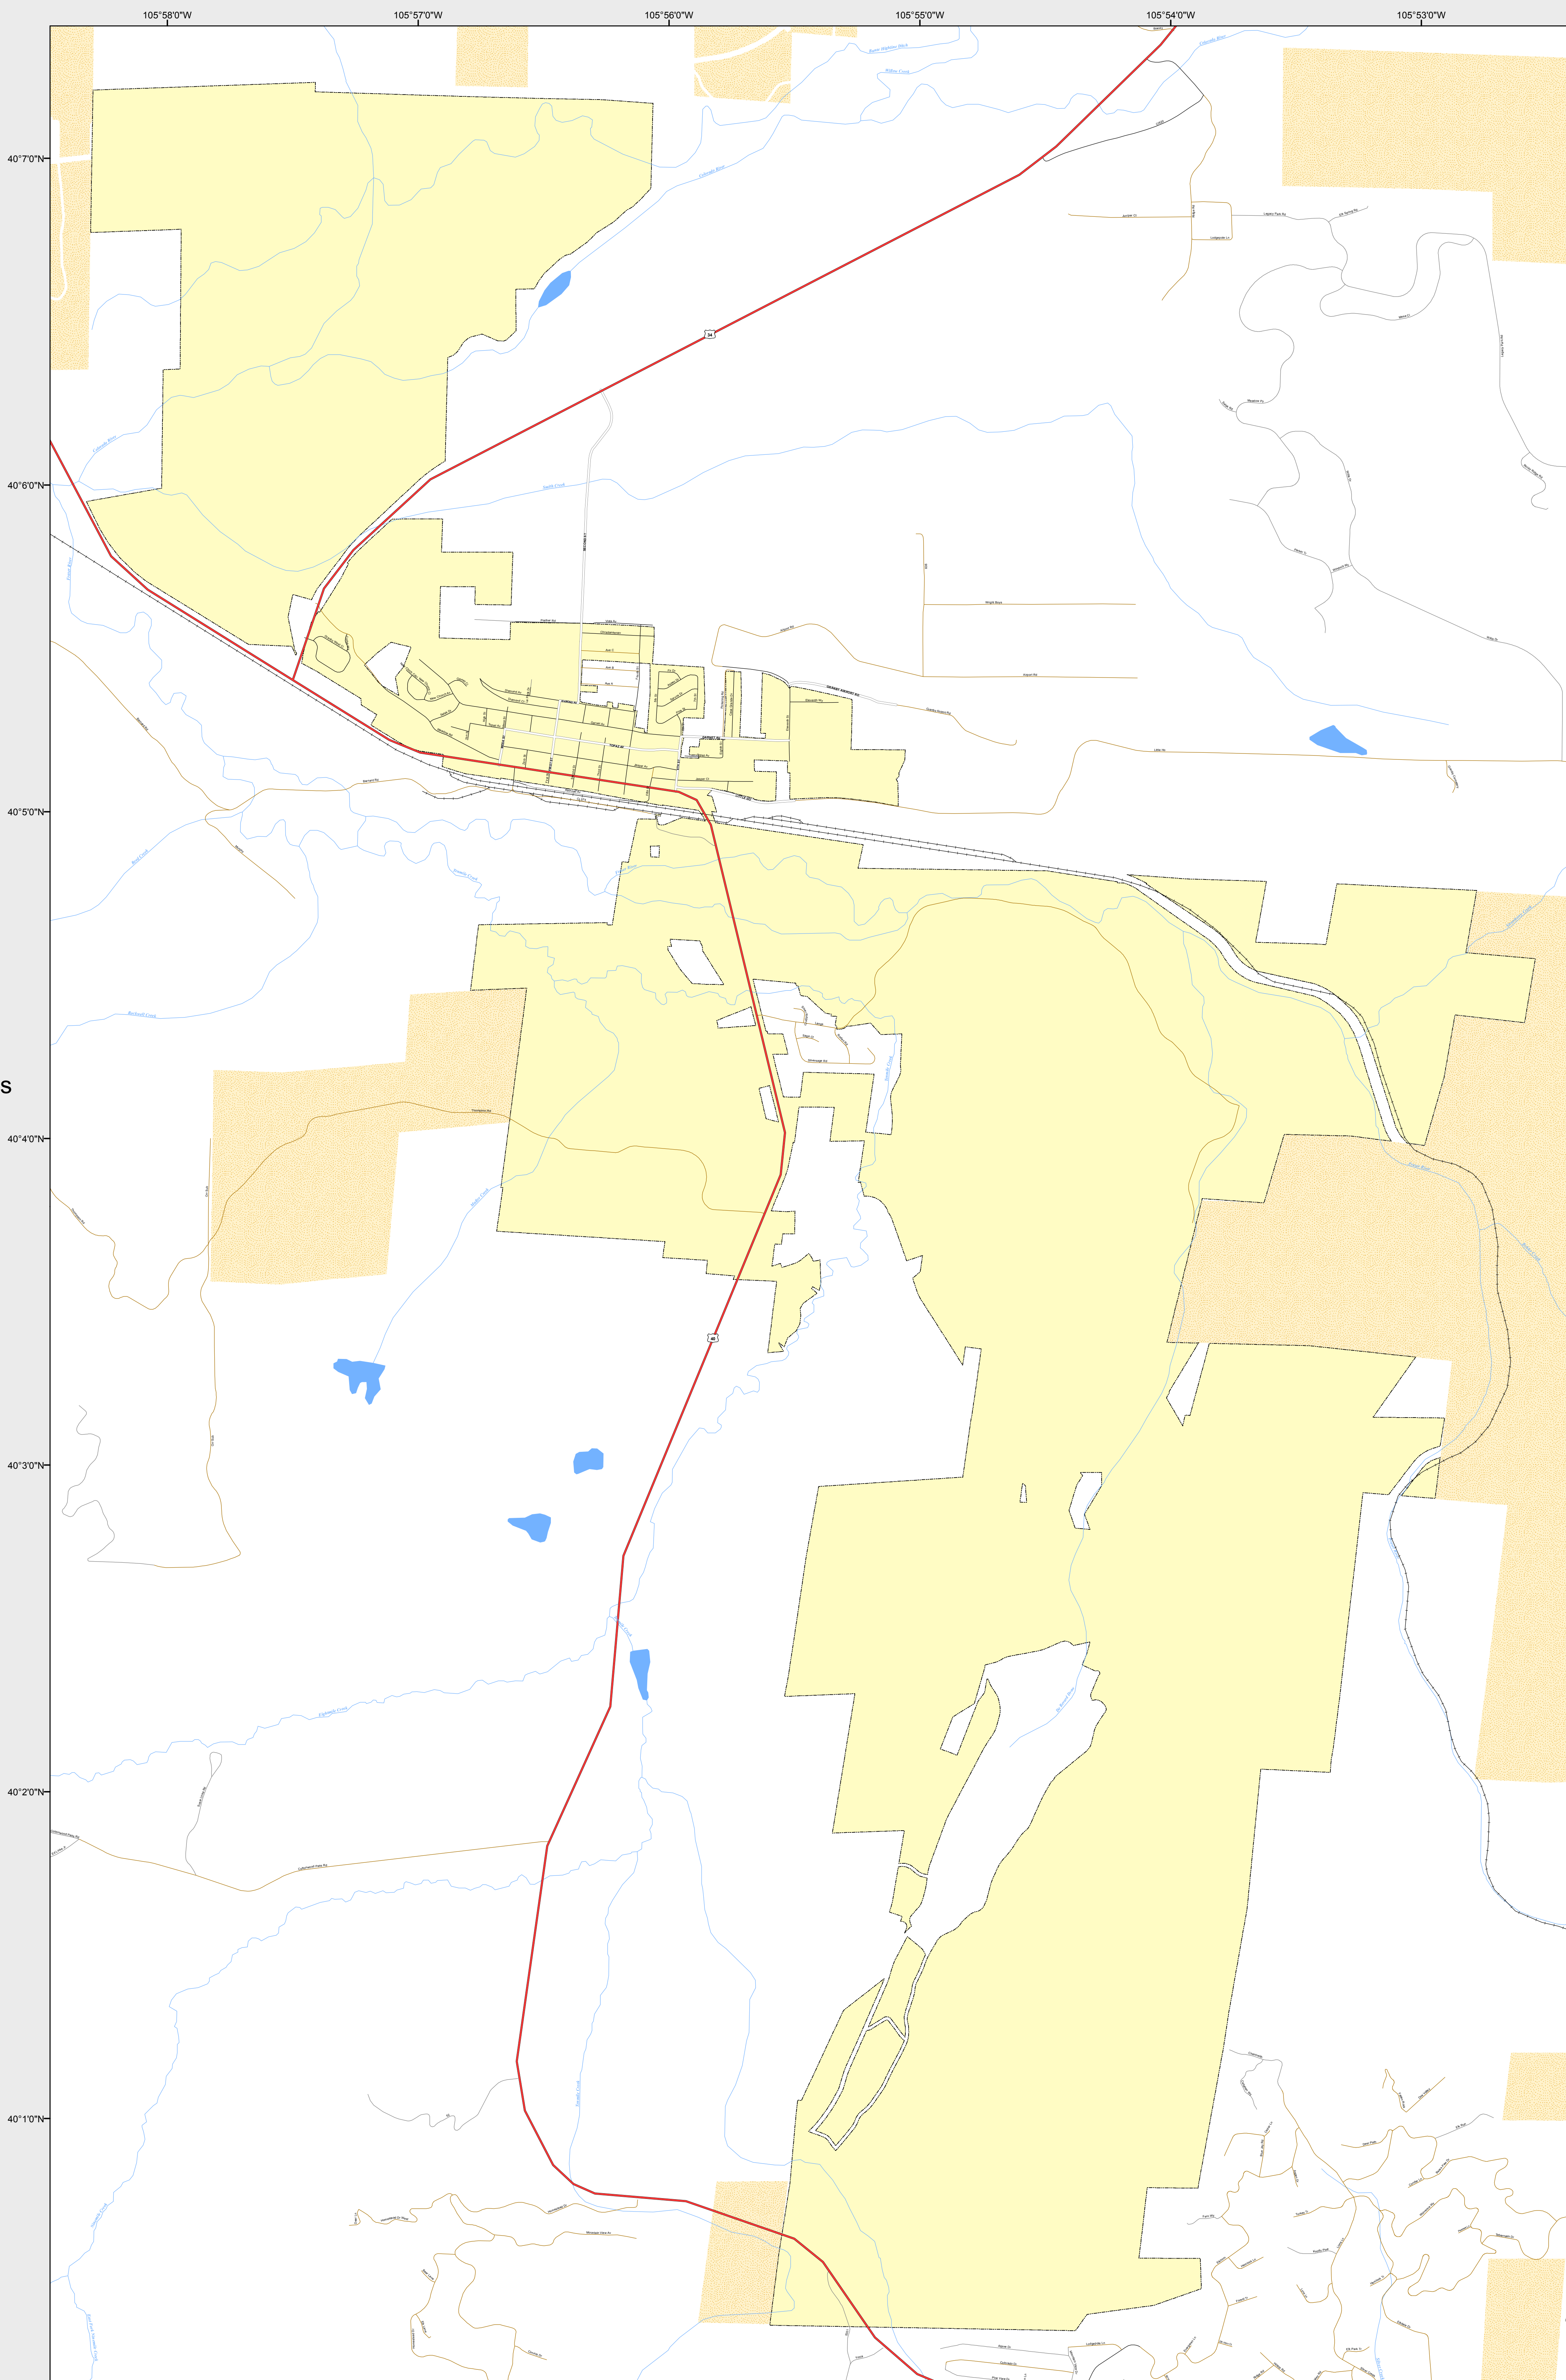

GRANBY

-  Highways
- Major Roads**
 -  Paved
 -  Gravel
 -  Bladed
- Local Roads**
 -  Paved
 -  Gravel
 -  Bladed
- Base Data**
 -  City Limits
 -  Counties
 -  Cemetery
 -  Lakes
 -  Rivers/Streams
 -  Railroads
- Public Land Classification**
 -  Public Lands
 -  State Lands
 -  National or State Forest
 -  National Parks/Monuments
 -  Indian Reservations
 -  Military/Federal
 -  Wilderness Areas

State of Colorado

This city is located in the following count(ies):
Grand

CDOT does not guarantee the accuracy of any information presented, is not liable in any respect for any errors, or omissions and is not responsible for determining fitness for use in this map. Source of landowner data is COMaP v9. This map does not imply permission of public access.