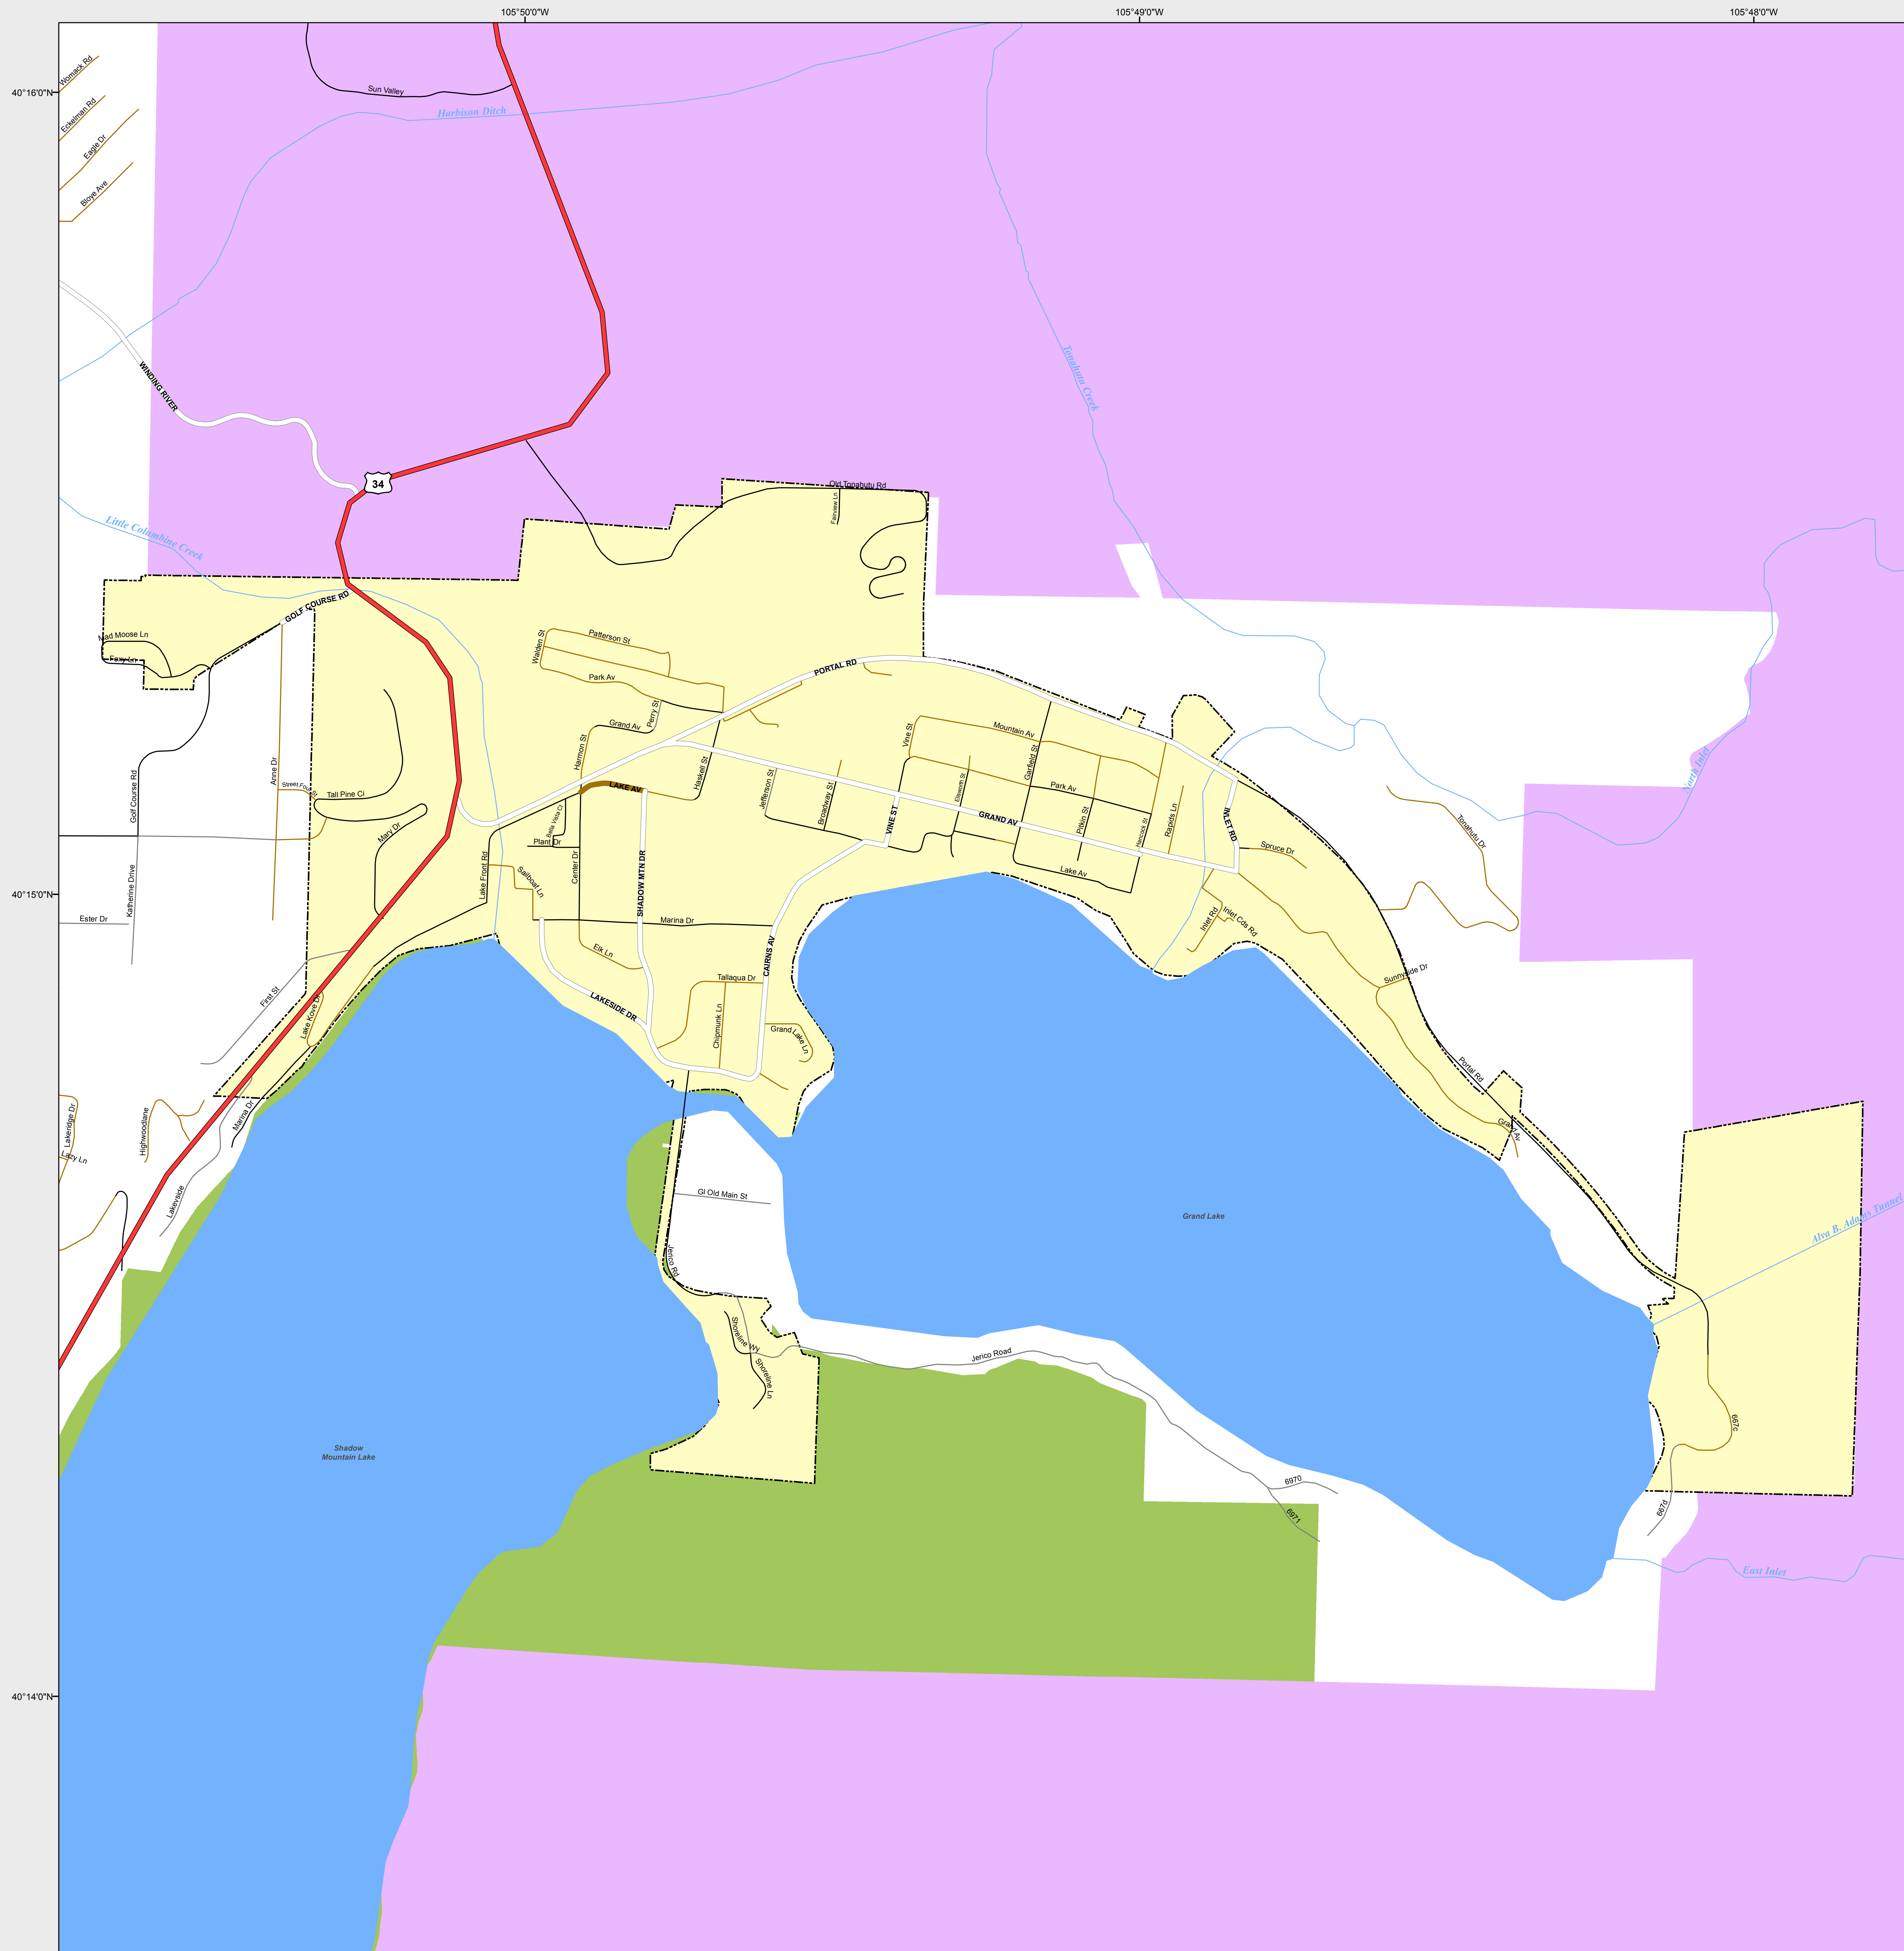

# GRAND LAKE

-  Highways
- Major Roads**
-  Paved
-  Gravel
-  Bladed
- Local Roads**
-  Paved
-  Gravel
-  Bladed
- Base Data**
-  City Limits
-  Counties
-  Cemetery
-  Lakes
-  Rivers/Streams
-  Railroads
- Public Land Classification**
-  Public Lands
-  State Lands
-  National or State Forest
-  National Parks/Monuments
-  Indian Reservations
-  Military/Federal
-  Wilderness Areas

## State of Colorado

This city is located in the following count(ies):  
Grand

CDOT does not guarantee the accuracy of any information presented, is not liable in any respect for any errors, or omissions and is not responsible for determining fitness for use in this map. Source of landowner data is COMaP v9. This map does not imply permission of public access.