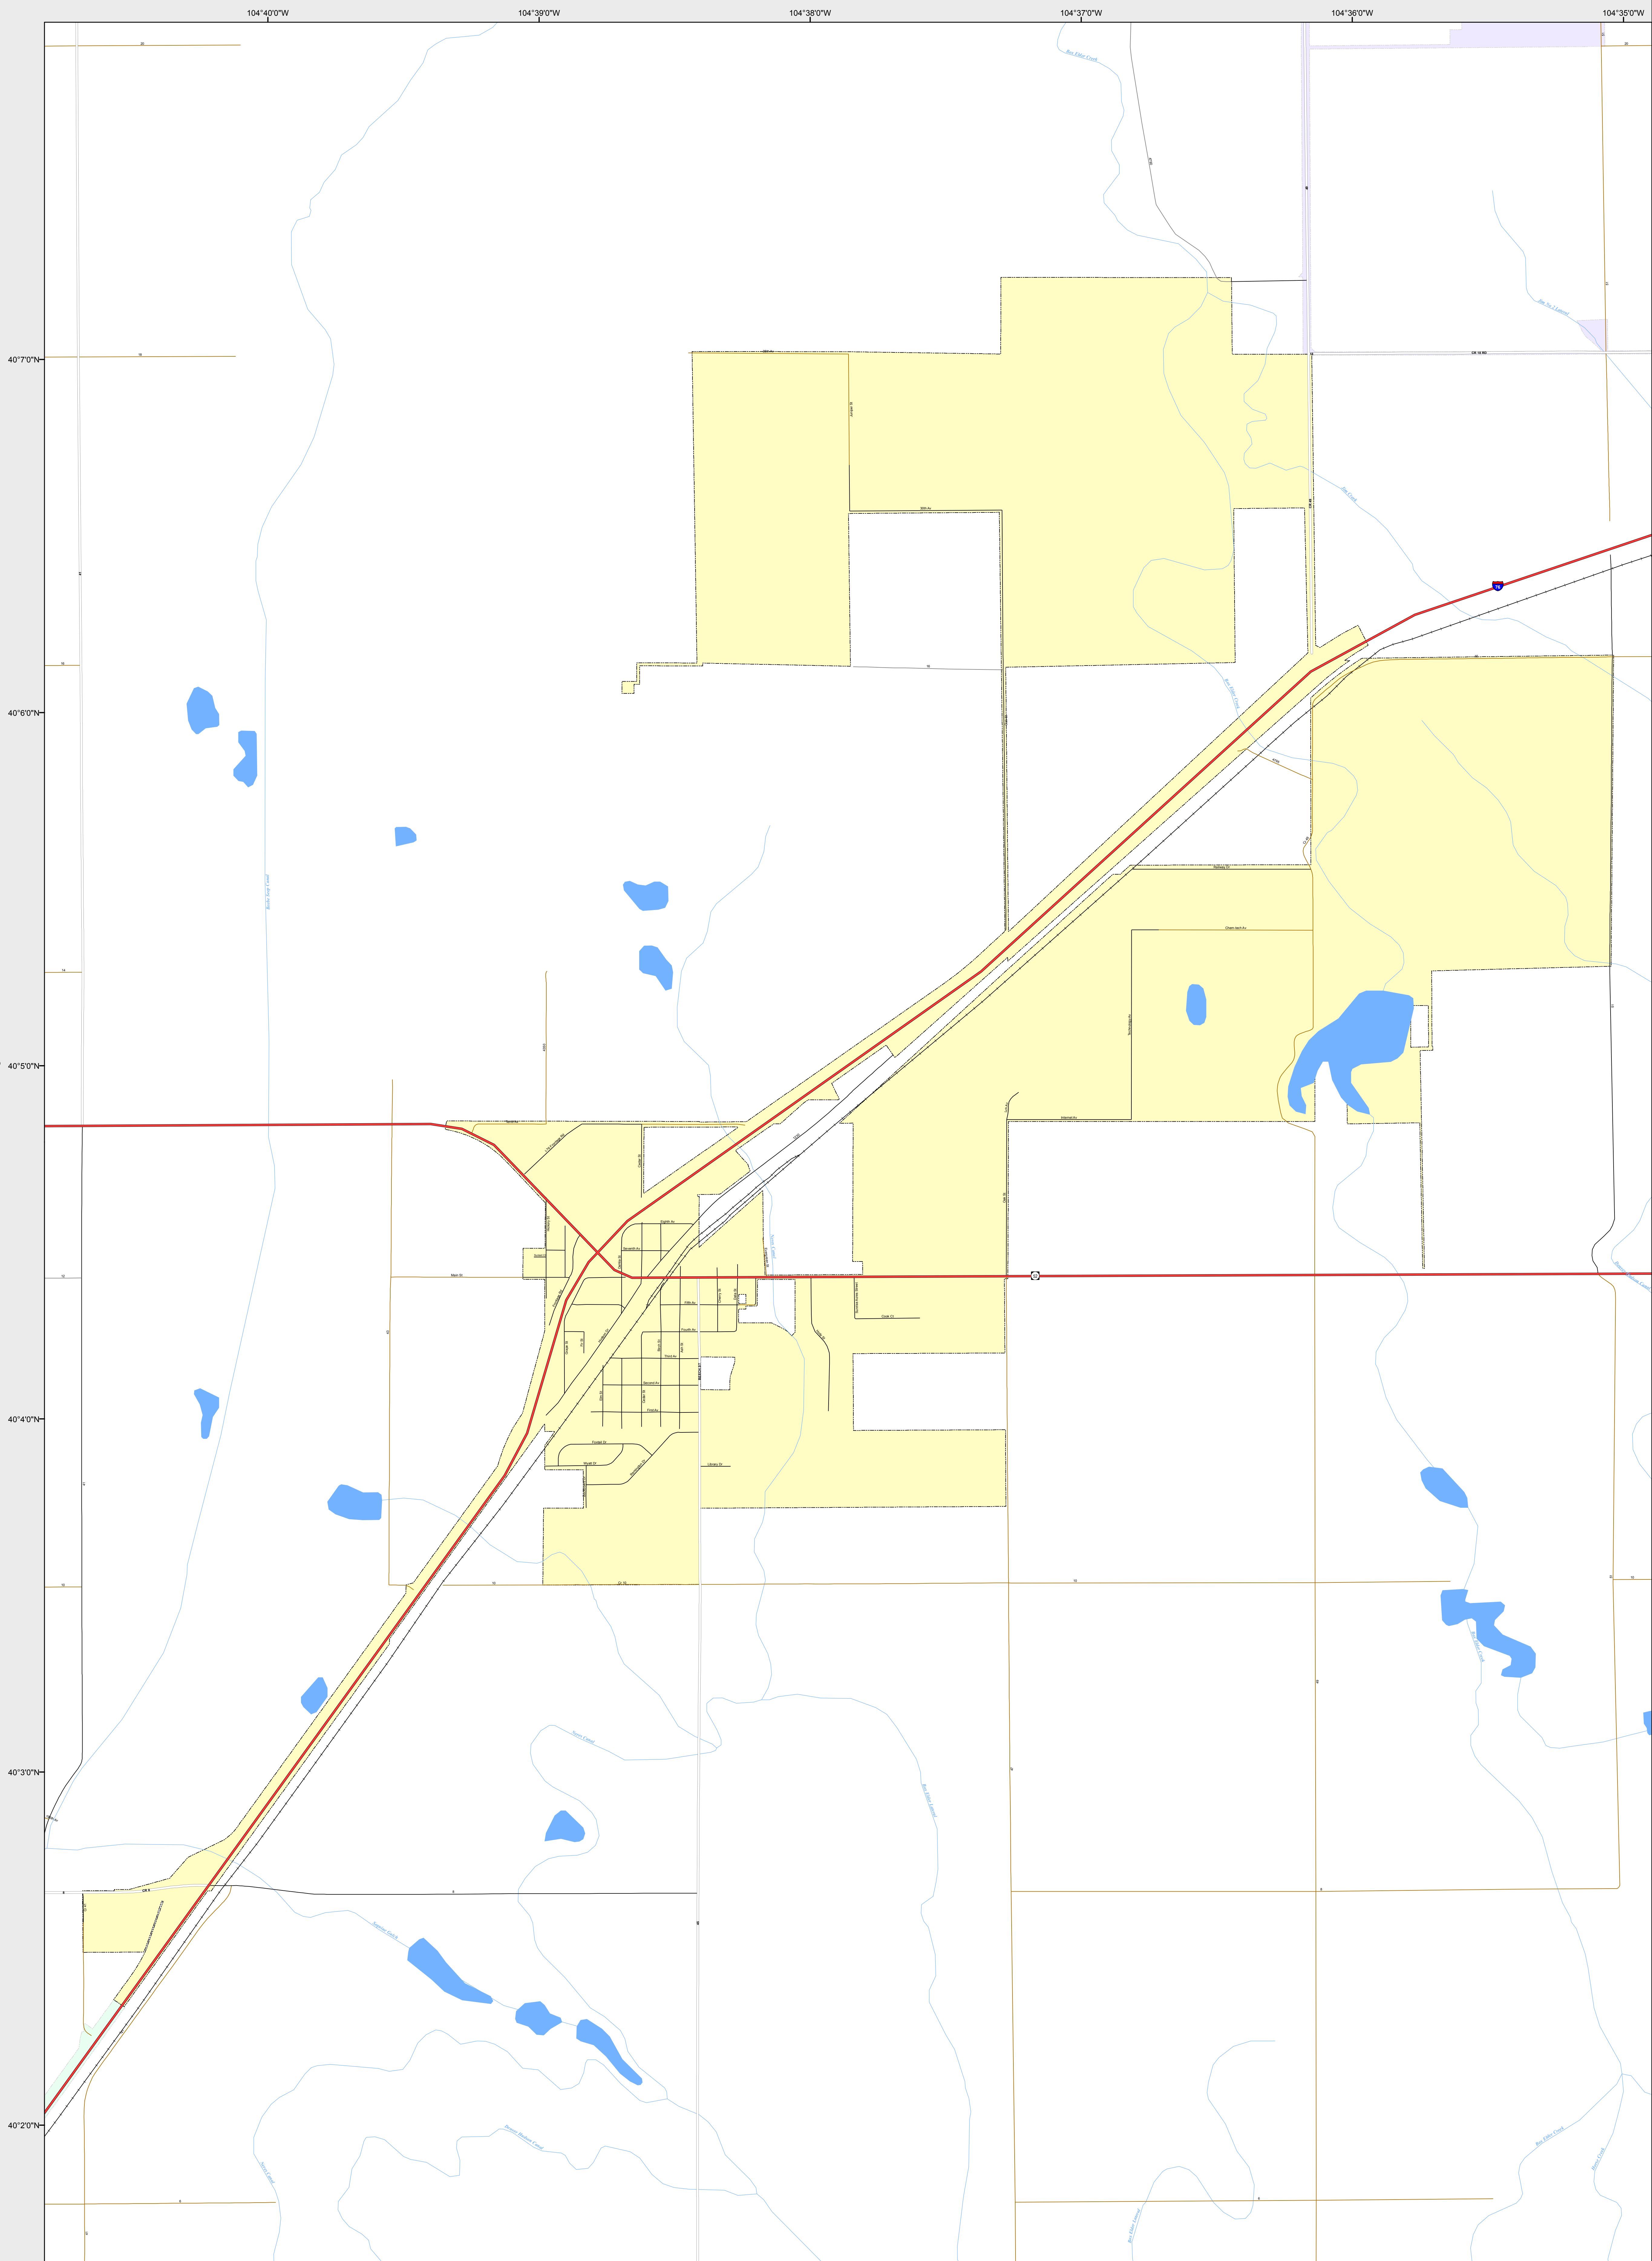

HUDSON

-  Highways
- Major Roads**
-  Paved
-  Gravel
-  Bladed
- Local Roads**
-  Paved
-  Gravel
-  Bladed
- Base Data**
-  City Limits
-  Counties
-  Cemetery
-  Lakes
-  Rivers/Streams
-  Railroads
- Public Land Classification**
-  Public Lands
-  State Lands
-  National or State Forest
-  National Parks/Monuments
-  Indian Reservations
-  Military/Federal
-  Wilderness Areas

0 0.25 0.5 Miles

State of Colorado
This city is located in the following count(ies):
Weld

CDOT does not guarantee the accuracy of any information presented, is not liable in any respect for any errors, or omissions and is not responsible for determining fitness for use in this map. Source of landowner data is COMaP v9. This map does not imply permission of public access.