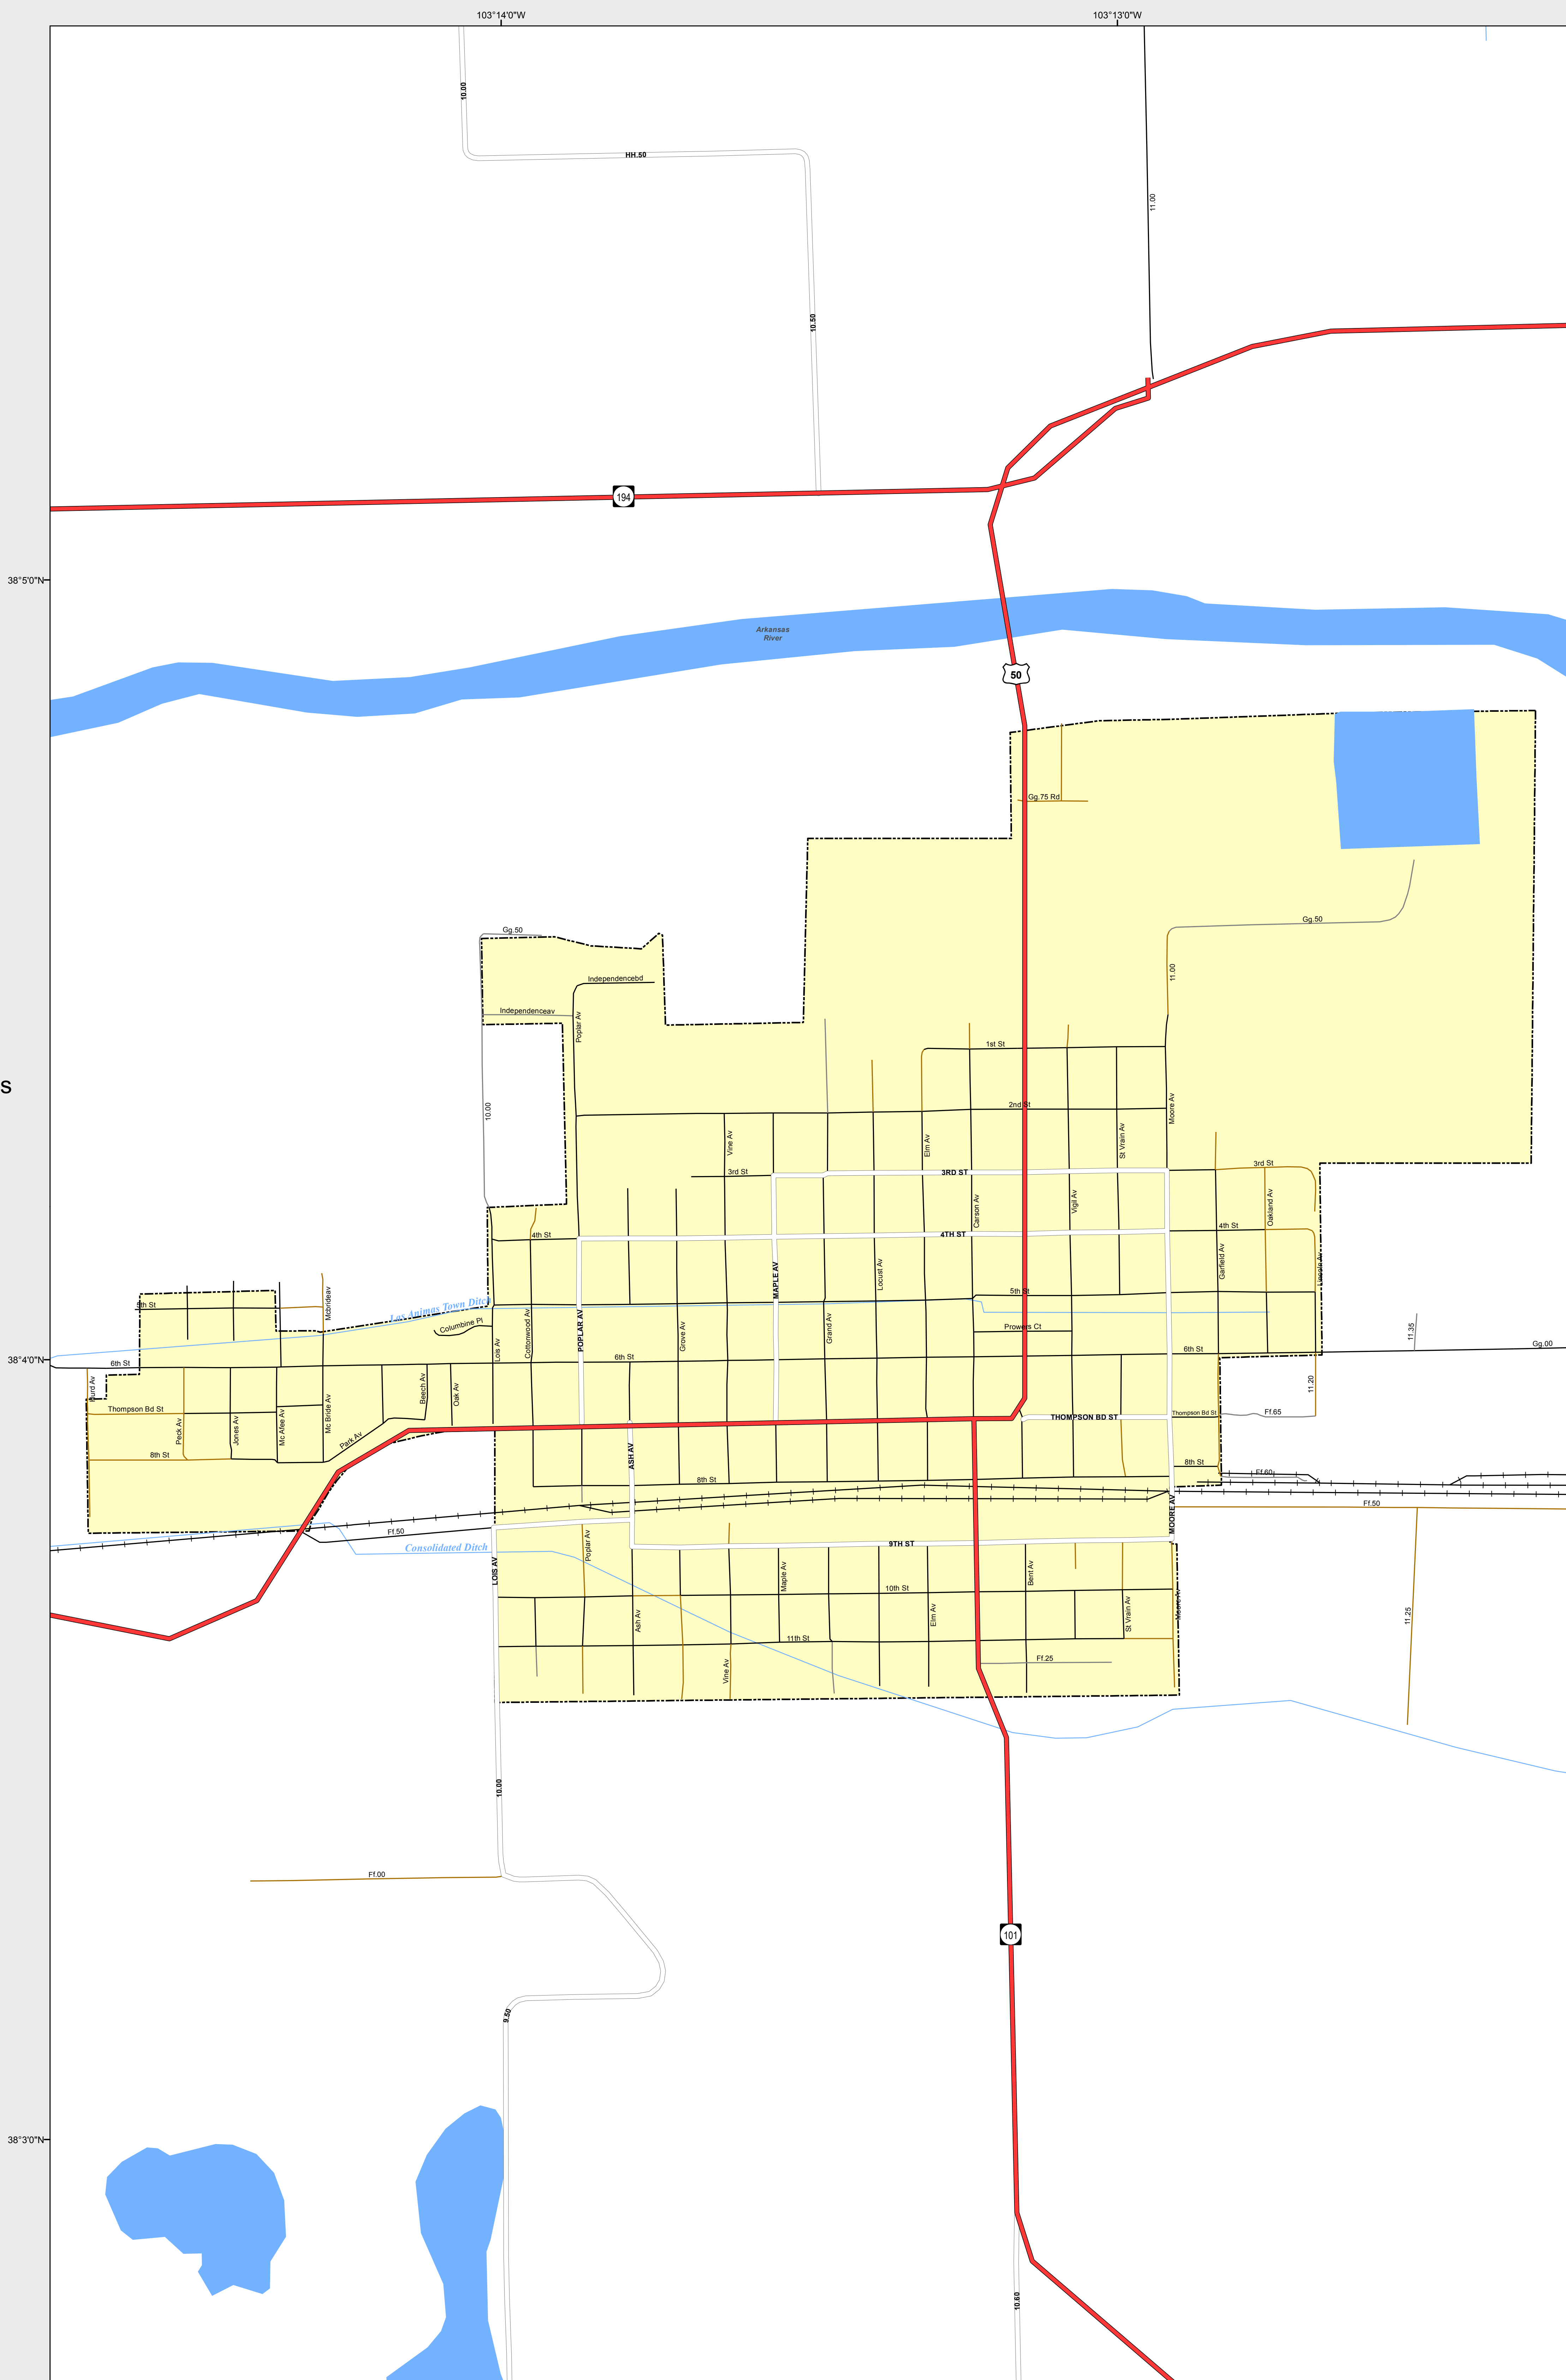

# LAS ANIMAS

-  Highways
- Major Roads**
-  Paved
-  Gravel
-  Bladed
- Local Roads**
-  Paved
-  Gravel
-  Bladed
- Base Data**
-  City Limits
-  Counties
-  Cemetery
-  Lakes
-  Rivers/Streams
-  Railroads
- Public Land Classification**
-  Public Lands
-  State Lands
-  National or State Forest
-  National Parks/Monuments
-  Indian Reservations
-  Military/Federal
-  Wilderness Areas

0 0.1 0.2 Miles

## State of Colorado

This city is located in the following count(ies):  
Bent

CDOT does not guarantee the accuracy of any information presented, is not liable in any respect for any errors, or omissions and is not responsible for determining fitness for use in this map. Source of landowner data is COMaP v9. This map does not imply permission of public access.