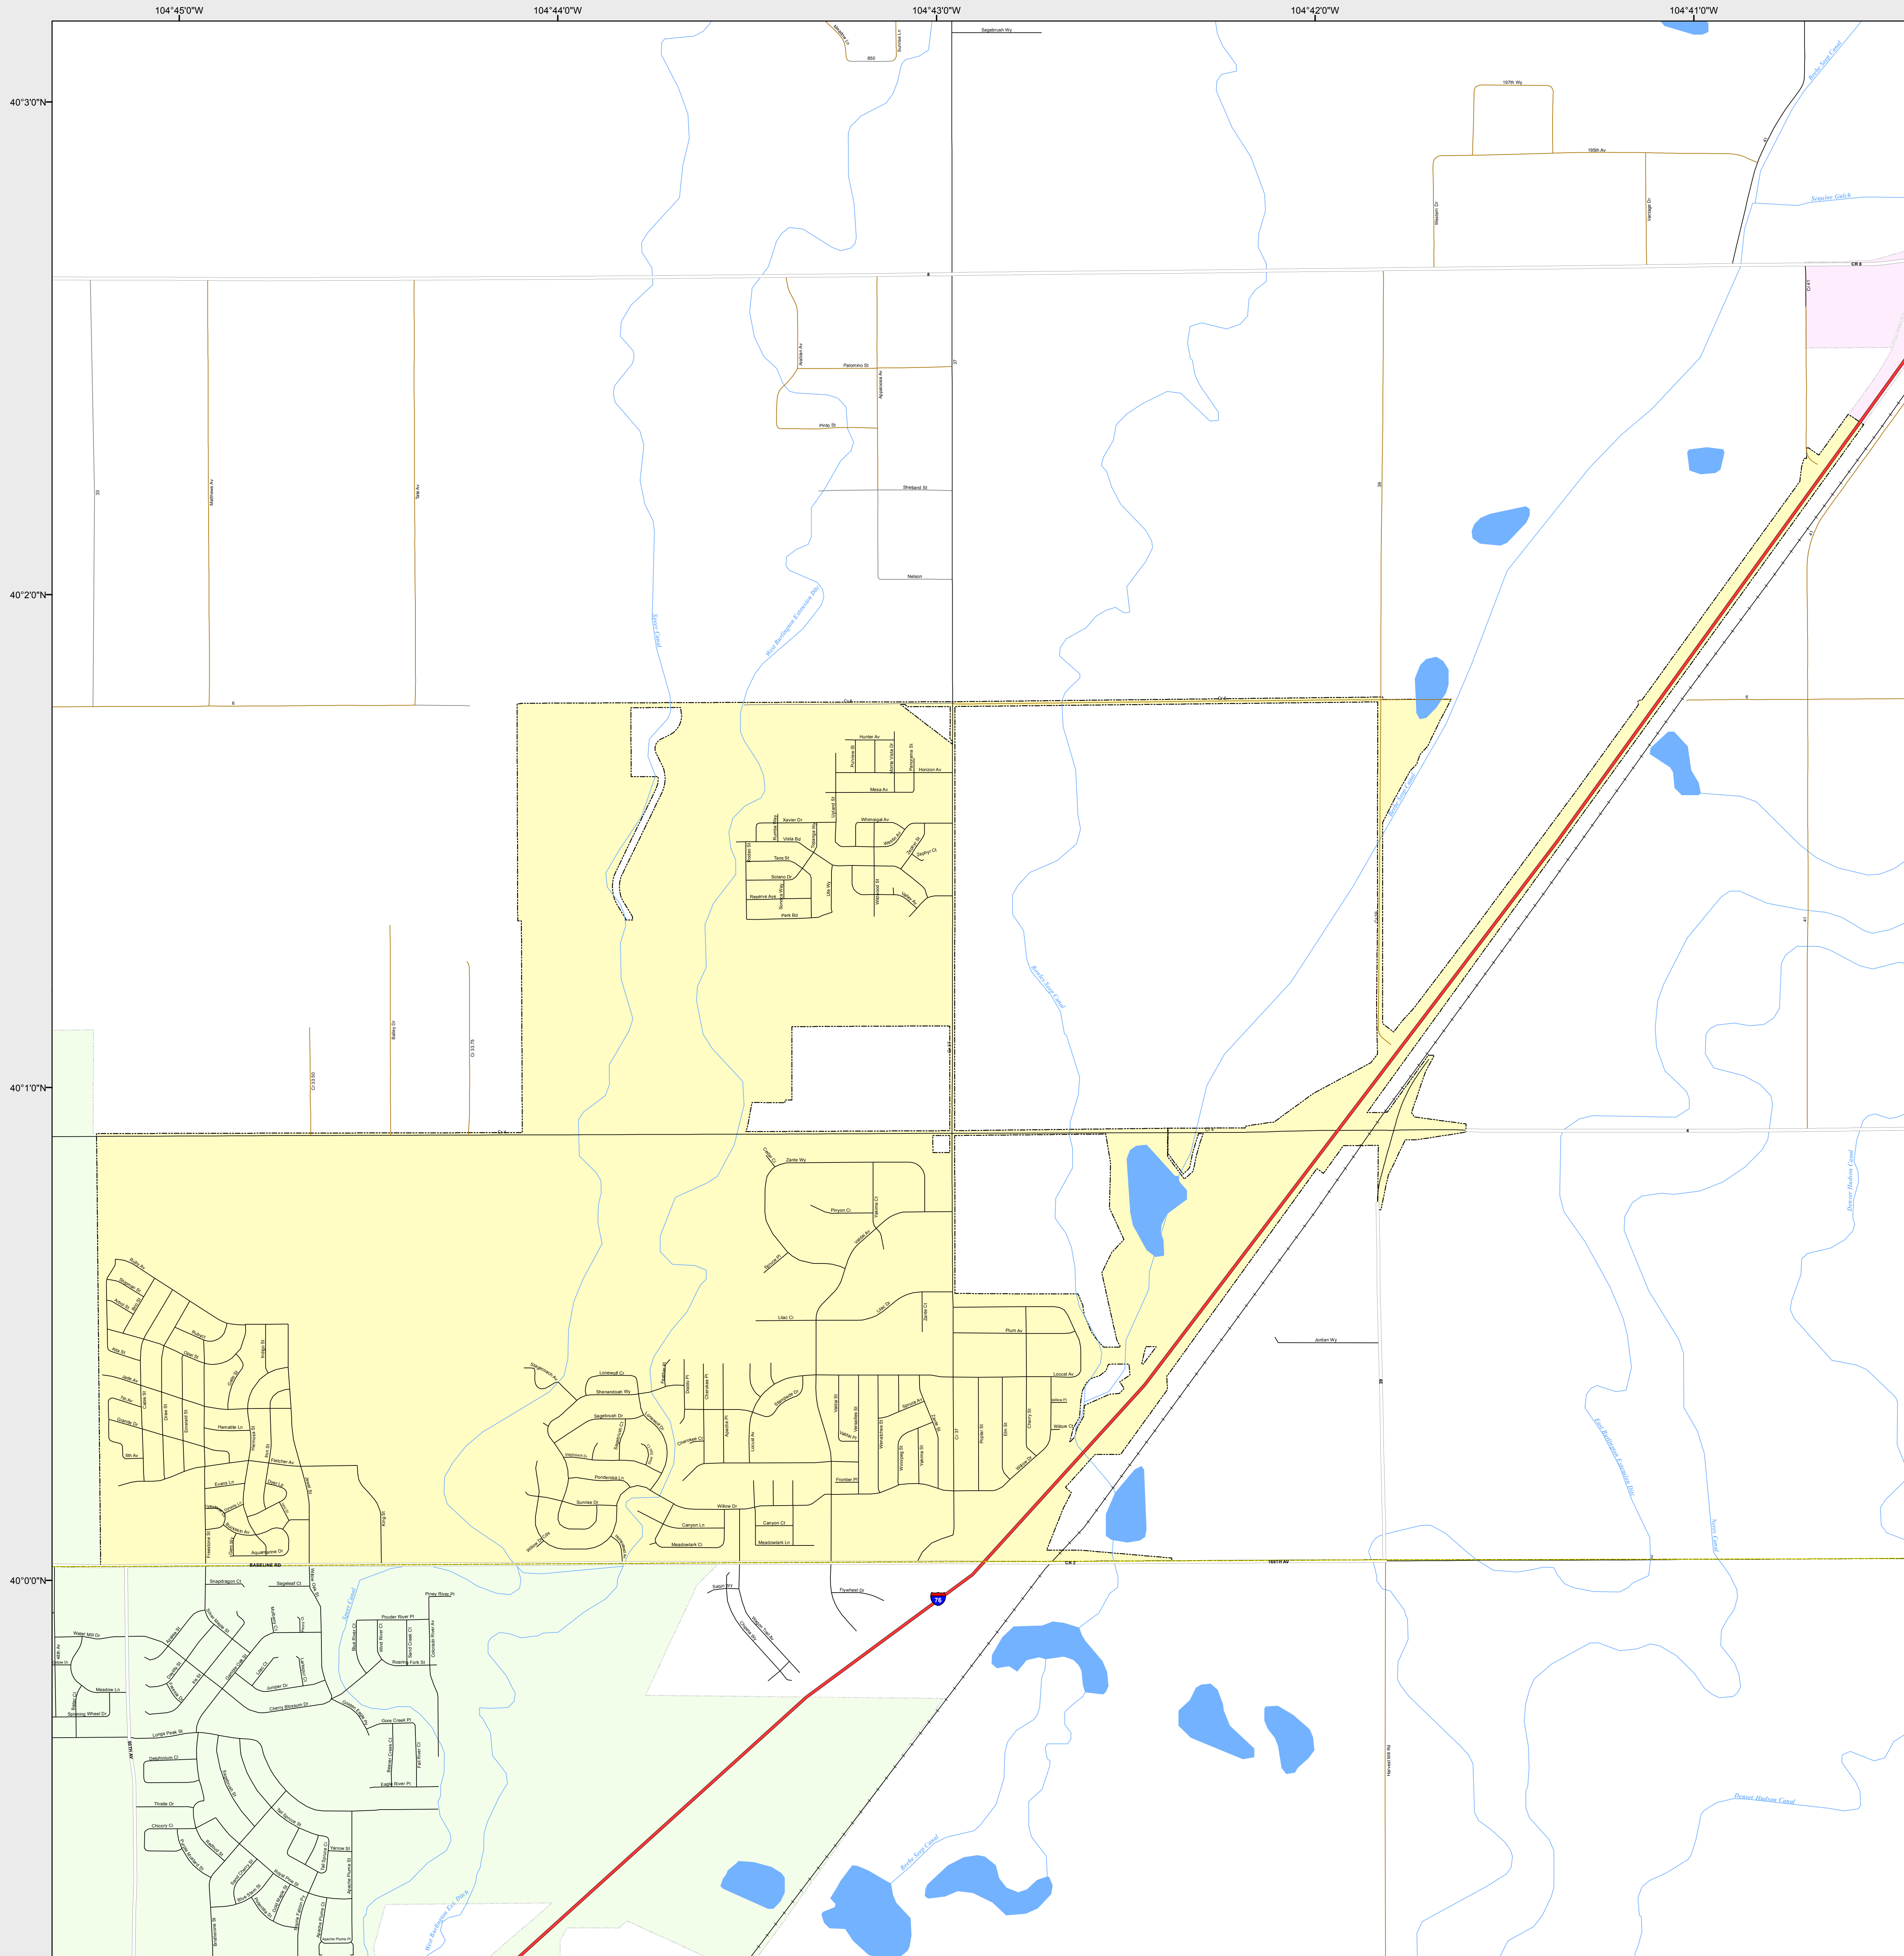

# LOCHBUIE

-  Highways
- Major Roads
  -  Paved
  -  Gravel
  -  Bladed
- Local Roads
  -  Paved
  -  Gravel
  -  Bladed
- Base Data
  -  City Limits
  -  Counties
  -  Cemetery
  -  Lakes
  -  Rivers/Streams
  -  Railroads
- Public Land Classification
  -  Public Lands
  -  State Lands
  -  National or State Forest
  -  National Parks/Monuments
  -  Indian Reservations
  -  Military/Federal
  -  Wilderness Areas

## State of Colorado

This city is located in the following count(ies):  
Weld

CDOT does not guarantee the accuracy of any information presented, is not liable in any respect for any errors, or omissions and is not responsible for determining fitness for use in this map. Source of landowner data is COMaP v9. This map does not imply permission of public access.