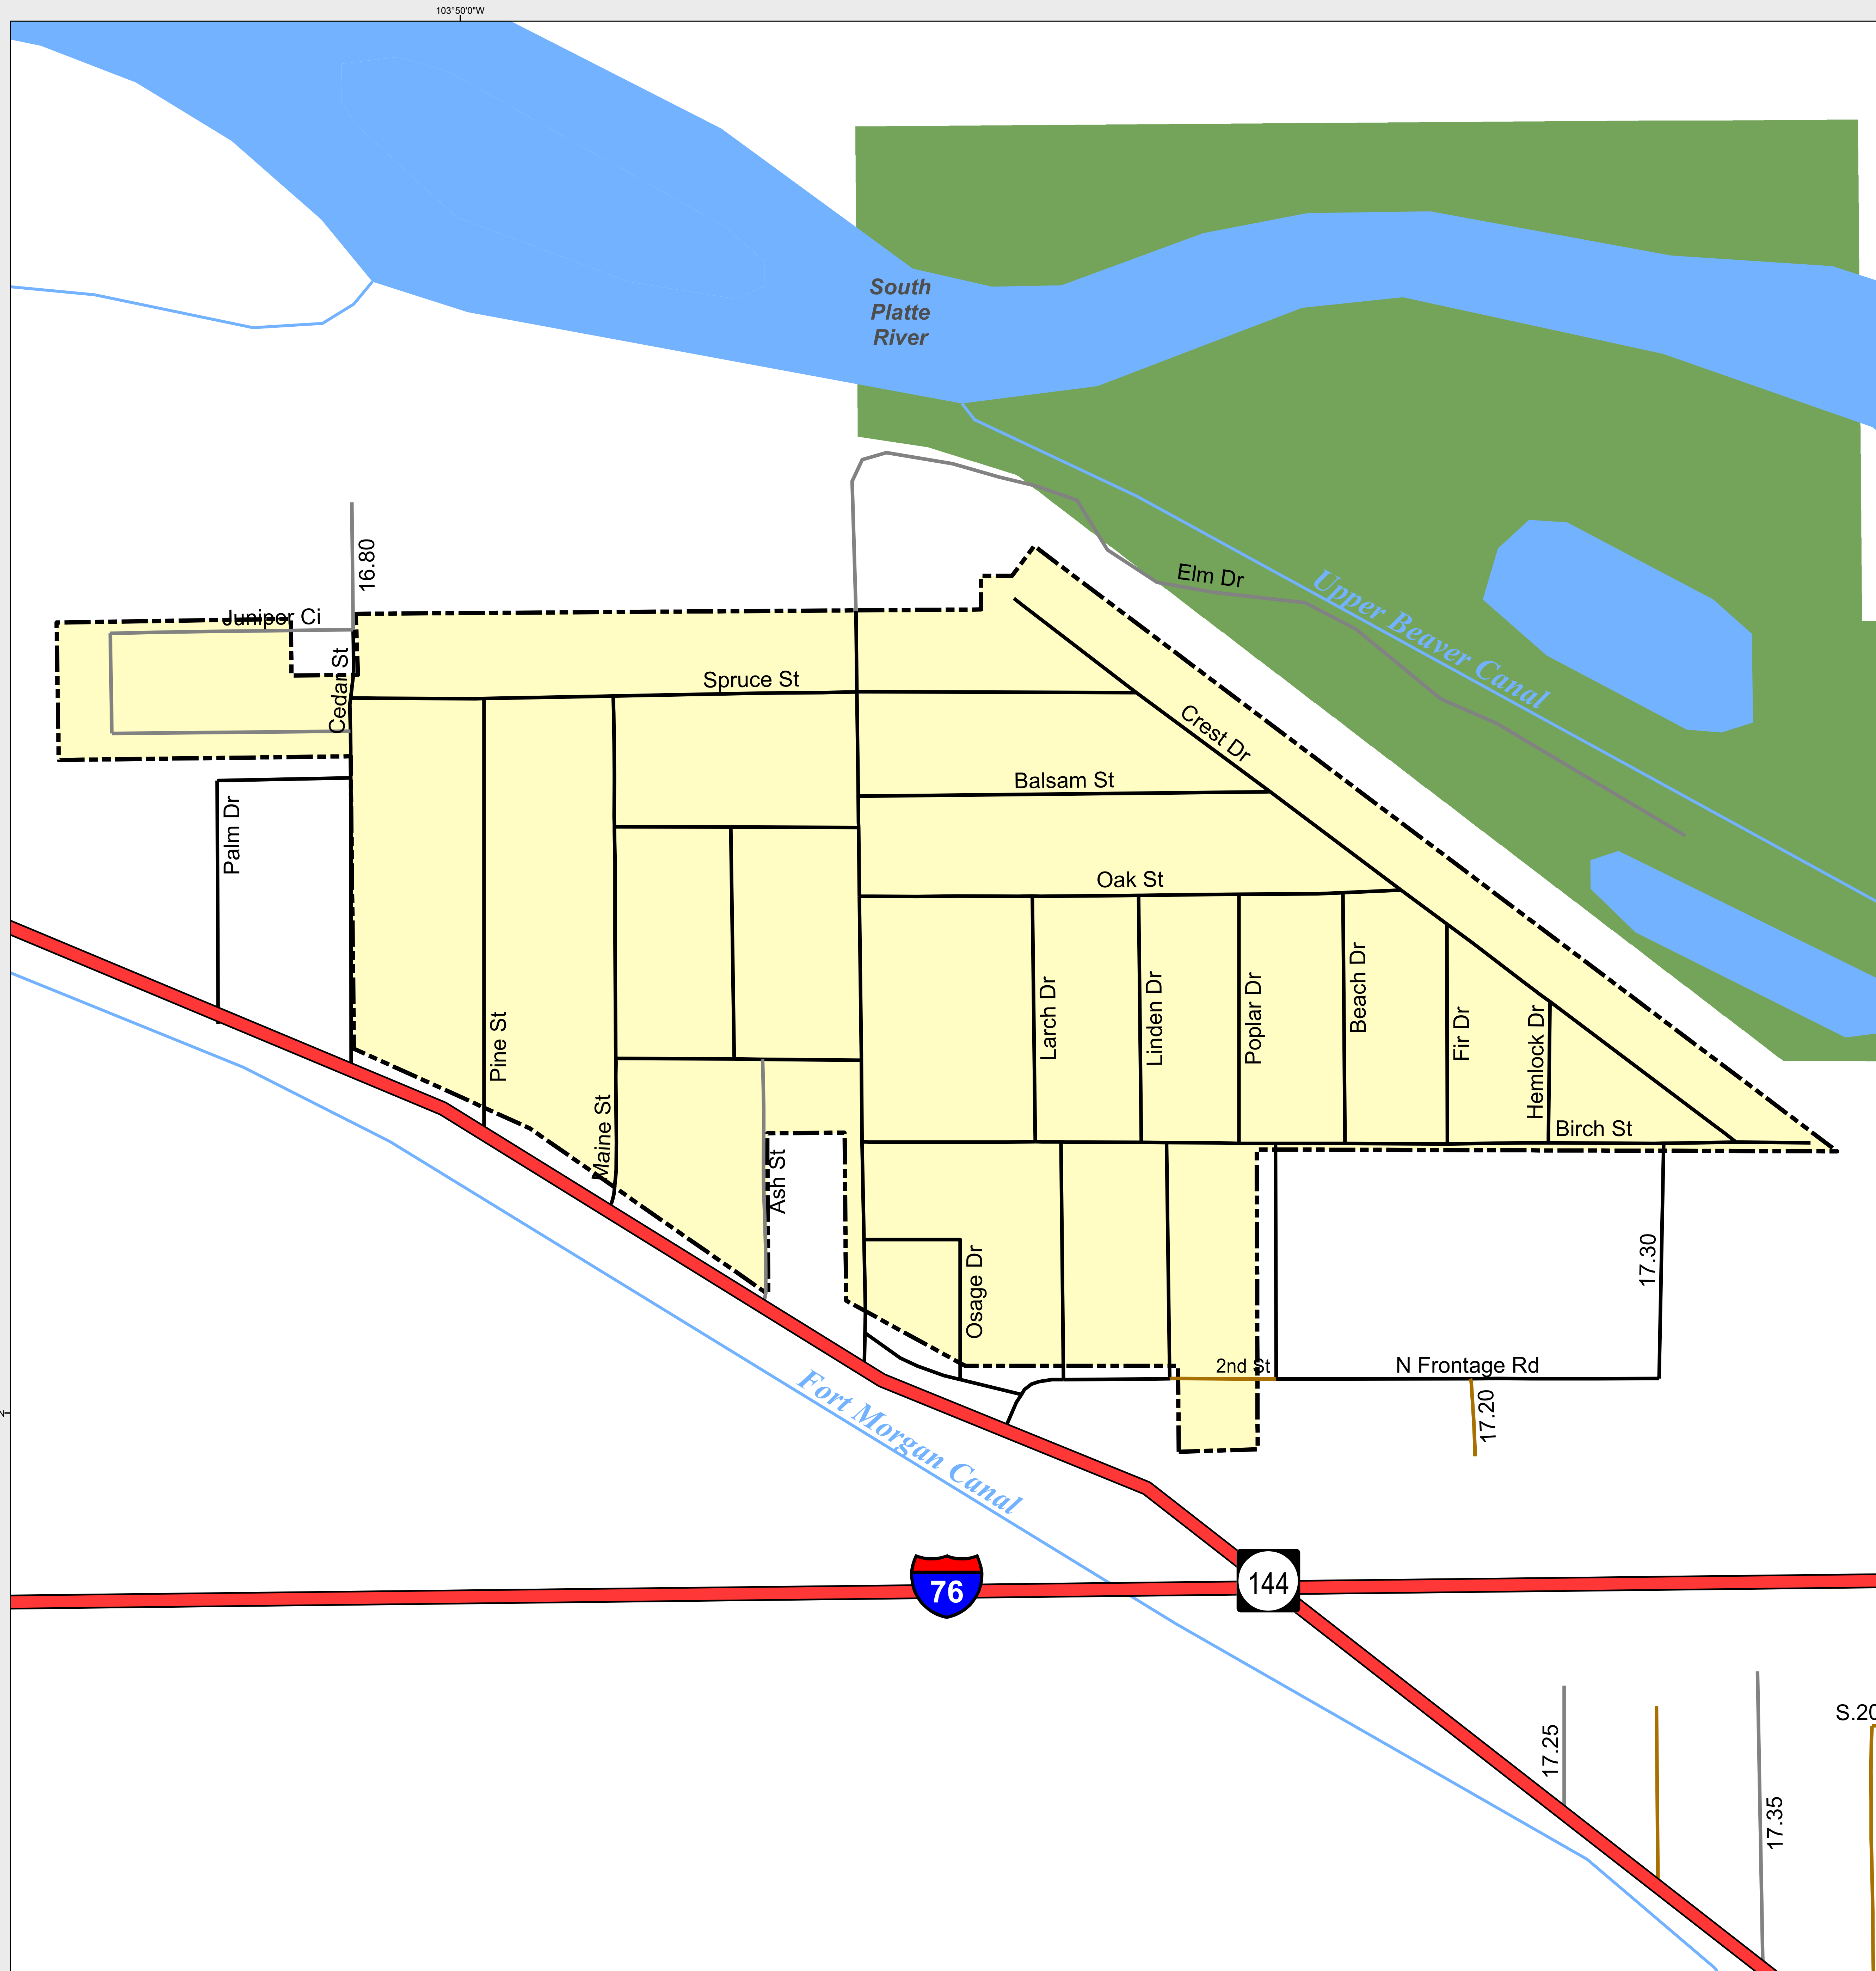

Gravel

Bladed

Base Data

City Limits

Counties

Cemetery

Lakes

Rivers/Streams

Wilderness Areas

0 0.045 0.09 Miles

## State of Colorado

This city is located in the following count(ies):  
Morgan

CDOT does not guarantee the accuracy of any information presented, is not liable in any respect for any errors, or omissions and is not responsible for determining fitness for use in this map. Source of landowner data is COMaP v9. This map does not imply permission of public access.