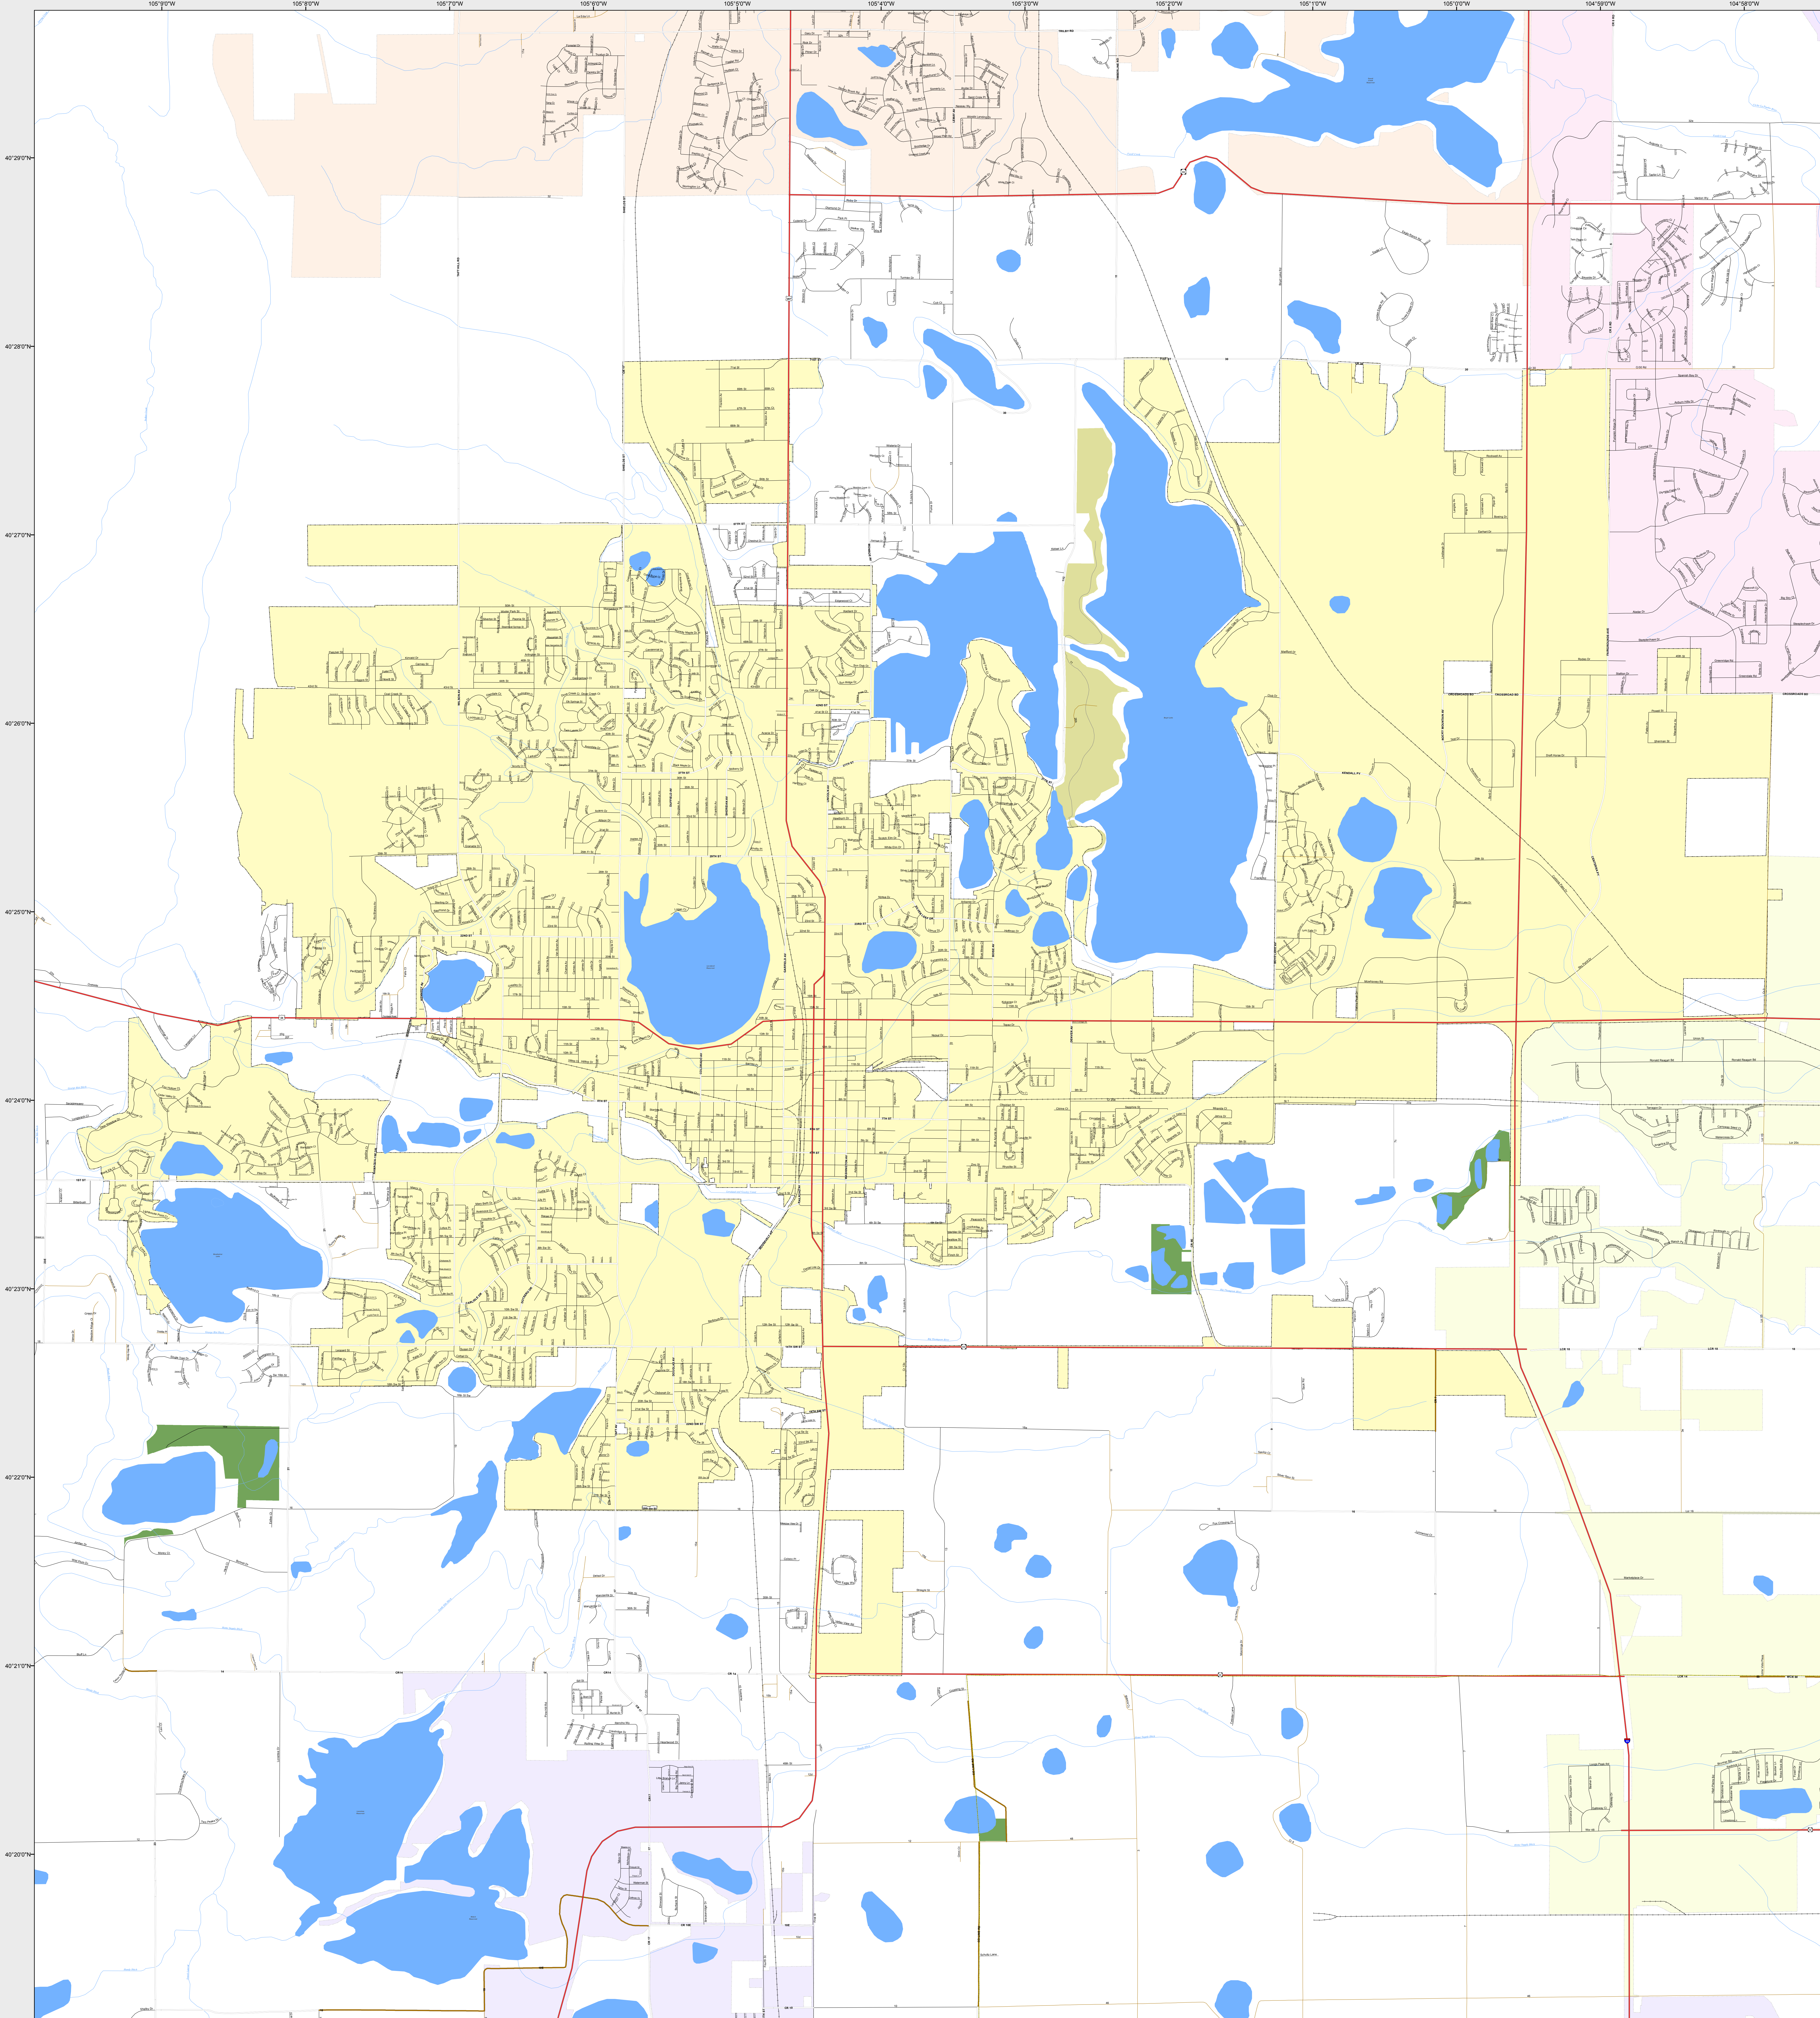

LOVELAND

- Highways
- **Major Roads**
- Paved
- Gravel
- Bladed
- **Local Roads**
- Paved
- Gravel
- Bladed
- **Base Data**
- City Limits
- Counties
- Cemetery
- Lakes
- Rivers/Streams
- Railroads
- **Public Land Classification**
- Public Lands
- State Lands
- National or State Forest
- National Parks/Monuments
- Indian Reservations
- Military/Federal
- Wilderness Areas

0 0.35 0.7 Miles

State of Colorado

This city is located in the following count(ies):
Larimer