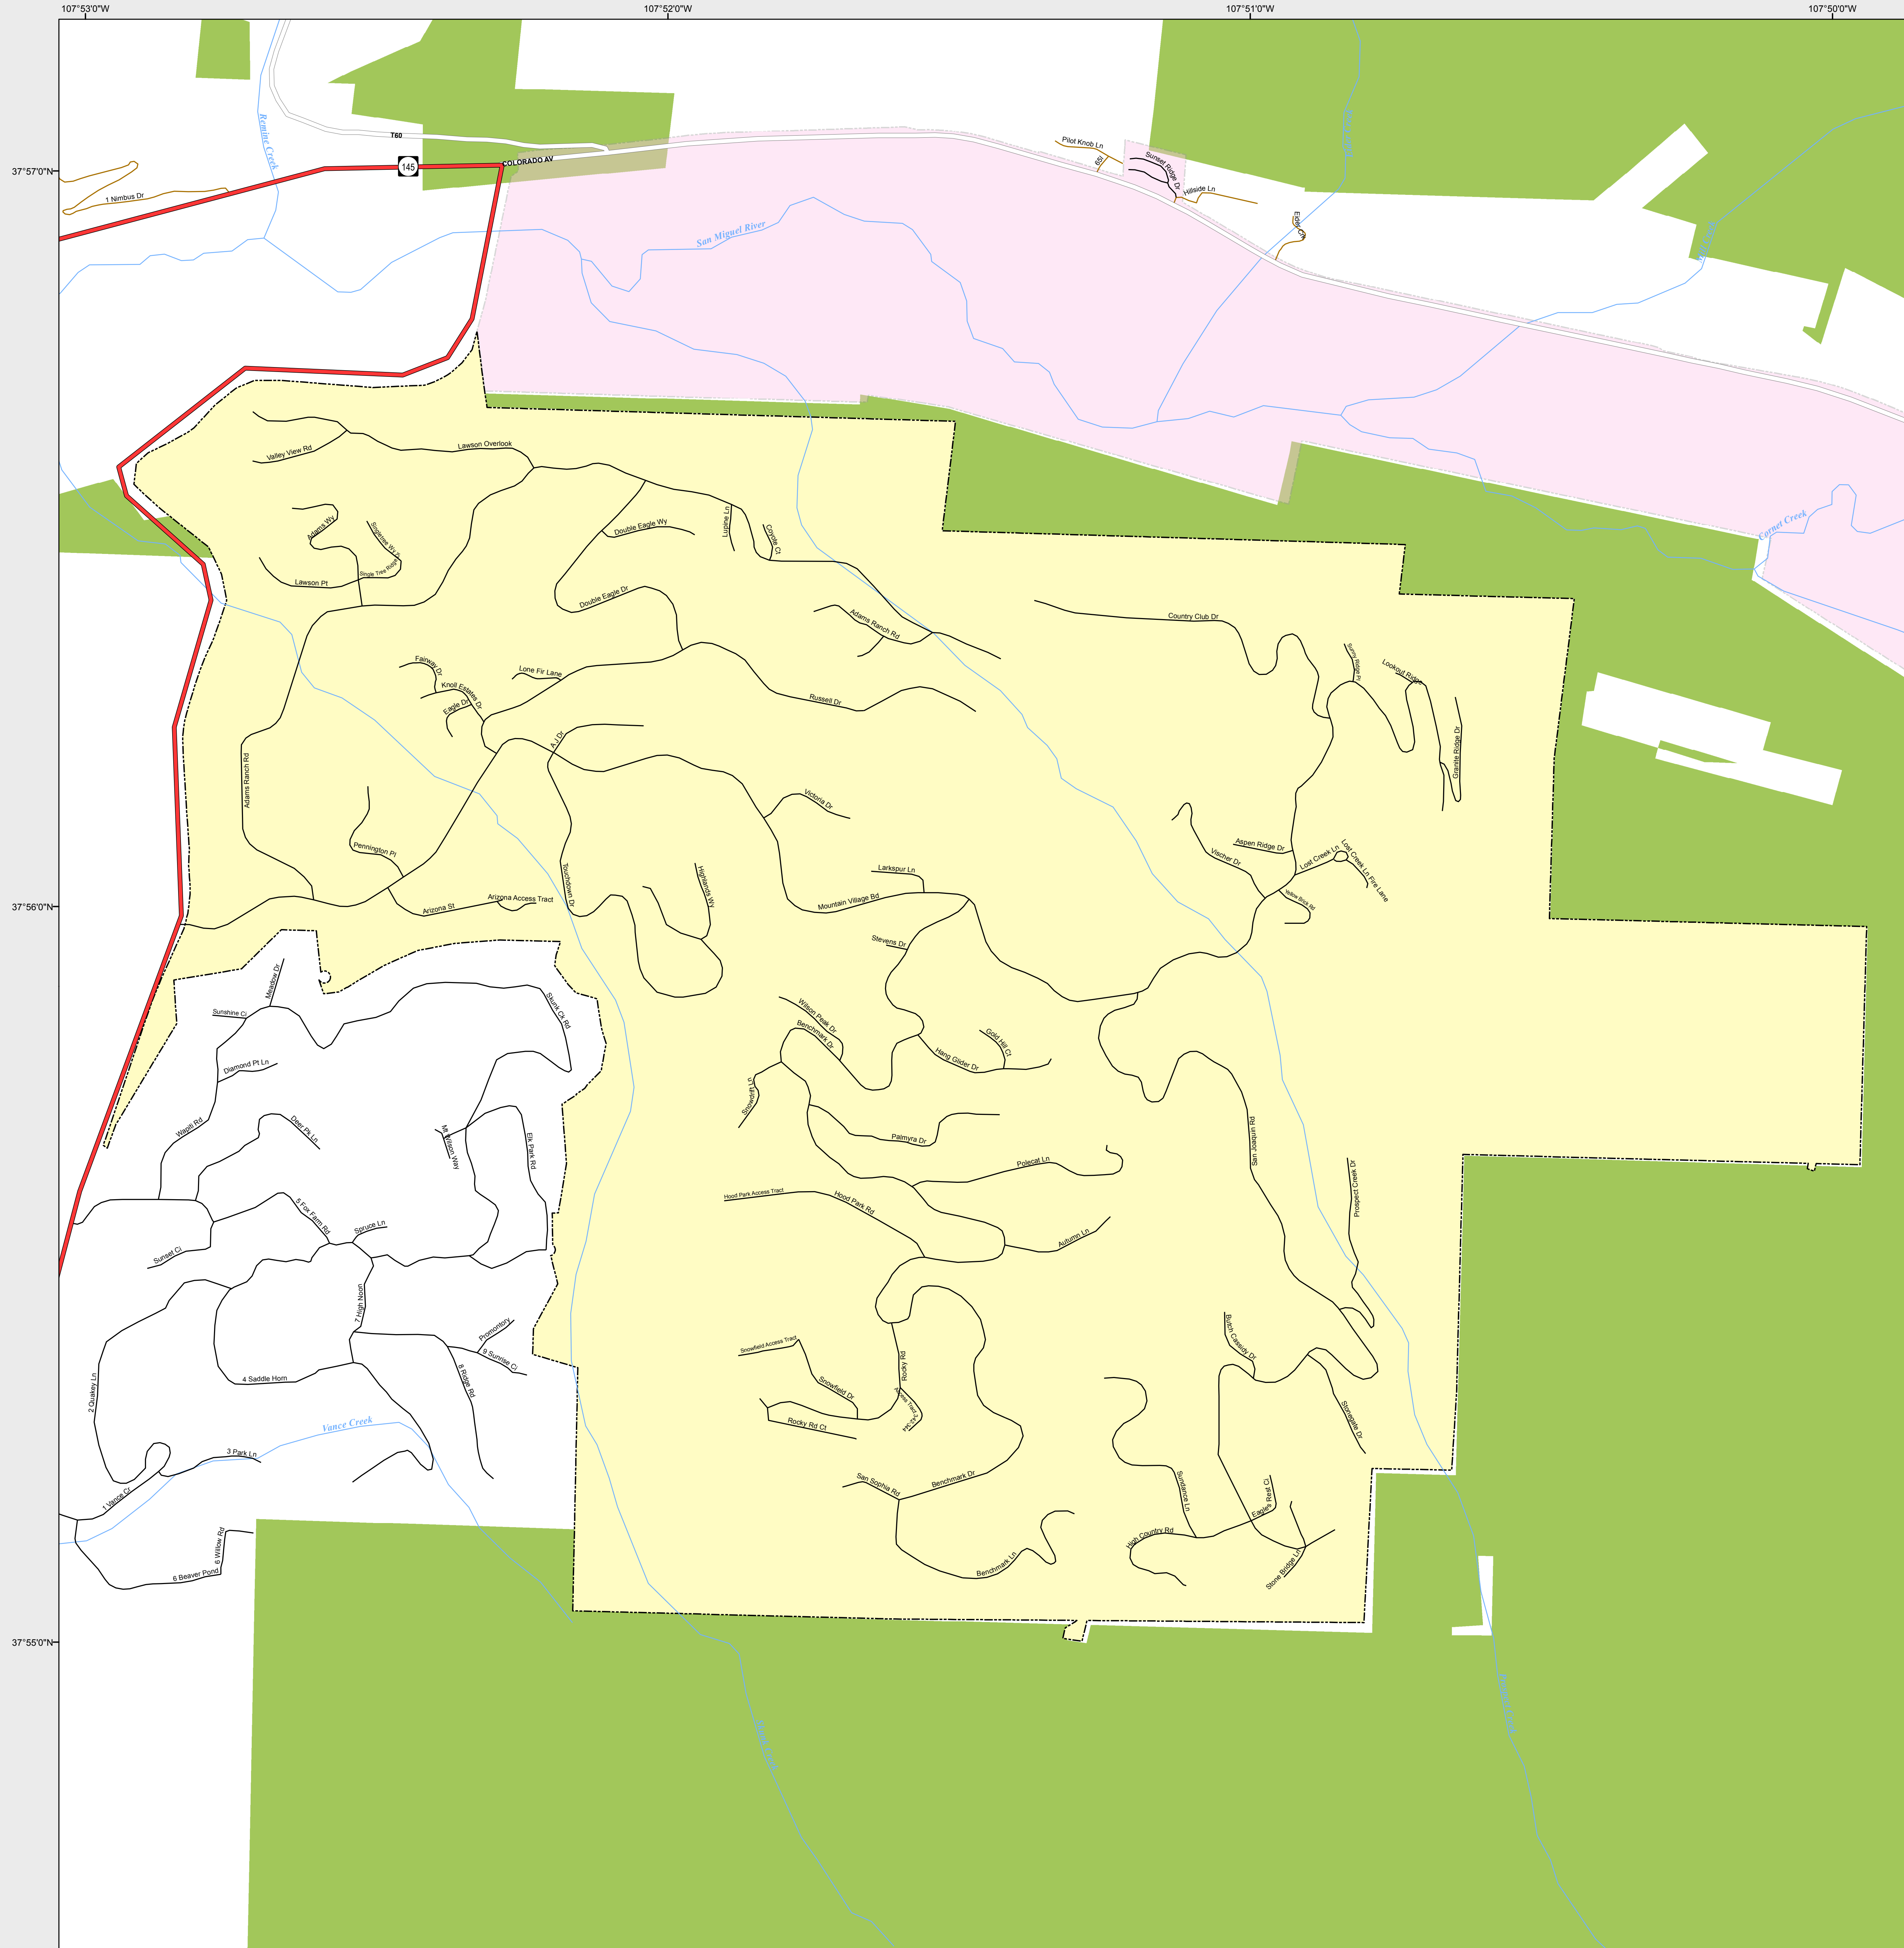

MOUNTAIN VILLAGE

-  Highways
- Major Roads**
-  Paved
-  Gravel
-  Bladed
- Local Roads**
-  Paved
-  Gravel
-  Bladed
- Base Data**
-  City Limits
-  Counties
-  Cemetery
-  Lakes
-  Rivers/Streams
-  Railroads
- Public Land Classification**
-  Public Lands
-  State Lands
-  National or State Forest
-  National Parks/Monuments
-  Indian Reservations
-  Military/Federal
-  Wilderness Areas

State of Colorado
This city is located in the following count(ies):
San Miguel

CDOT does not guarantee the accuracy of any information presented, is not liable in any respect for any errors, or omissions and is not responsible for determining fitness for use in this map. Source of landowner data is COMaP v9. This map does not imply permission of public access.