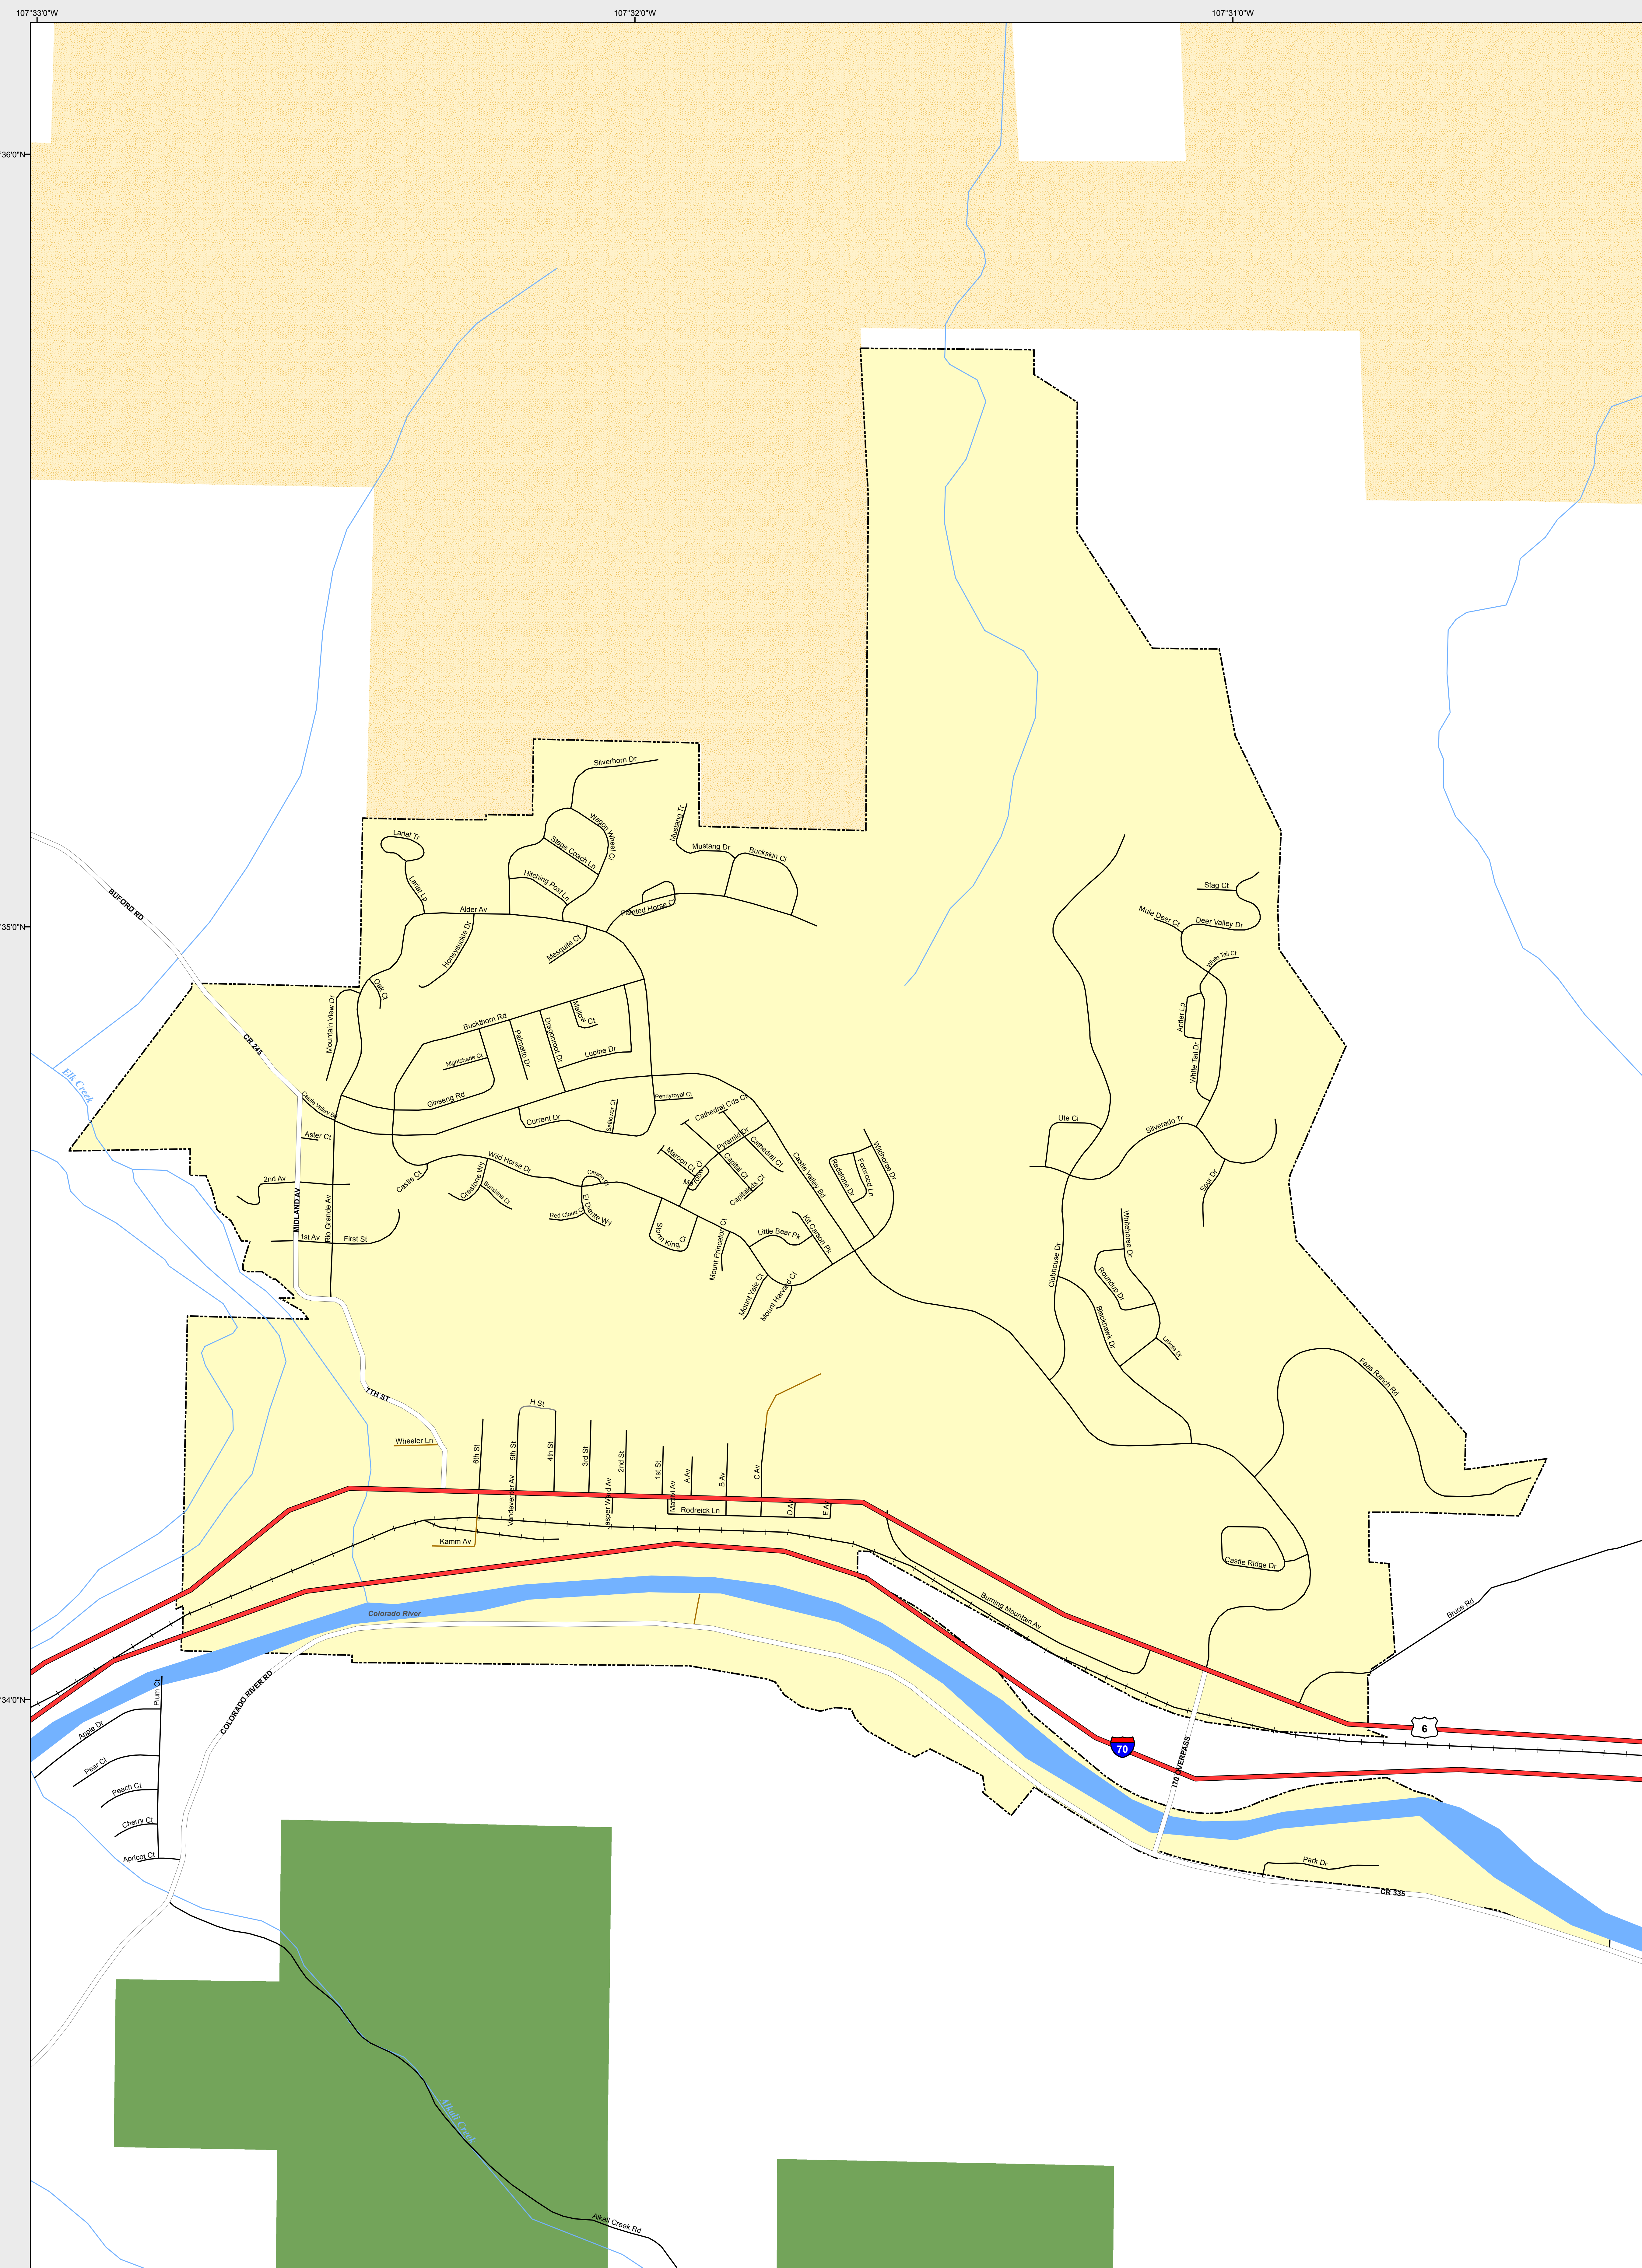

NEW CASTLE

- Highways
- Major Roads**
- Paved
- Gravel
- Bladed
- Local Roads**
- Paved
- Gravel
- Bladed
- Base Data**
- City Limits
- Counties
- Cemetery
- Lakes
- Rivers/Streams
- Railroads
- Public Land Classification**
- Public Lands
- State Lands
- National or State Forest
- National Parks/Monuments
- Indian Reservations
- Military/Federal
- Wilderness Areas

State of Colorado
This city is located in the following count(ies):
Garfield

CDOT does not guarantee the accuracy of any information presented, is not liable in any respect for any errors, or omissions and is not responsible for determining fitness for use in this map. Source of landowner data is COMaP v9. This map does not imply permission of public access.