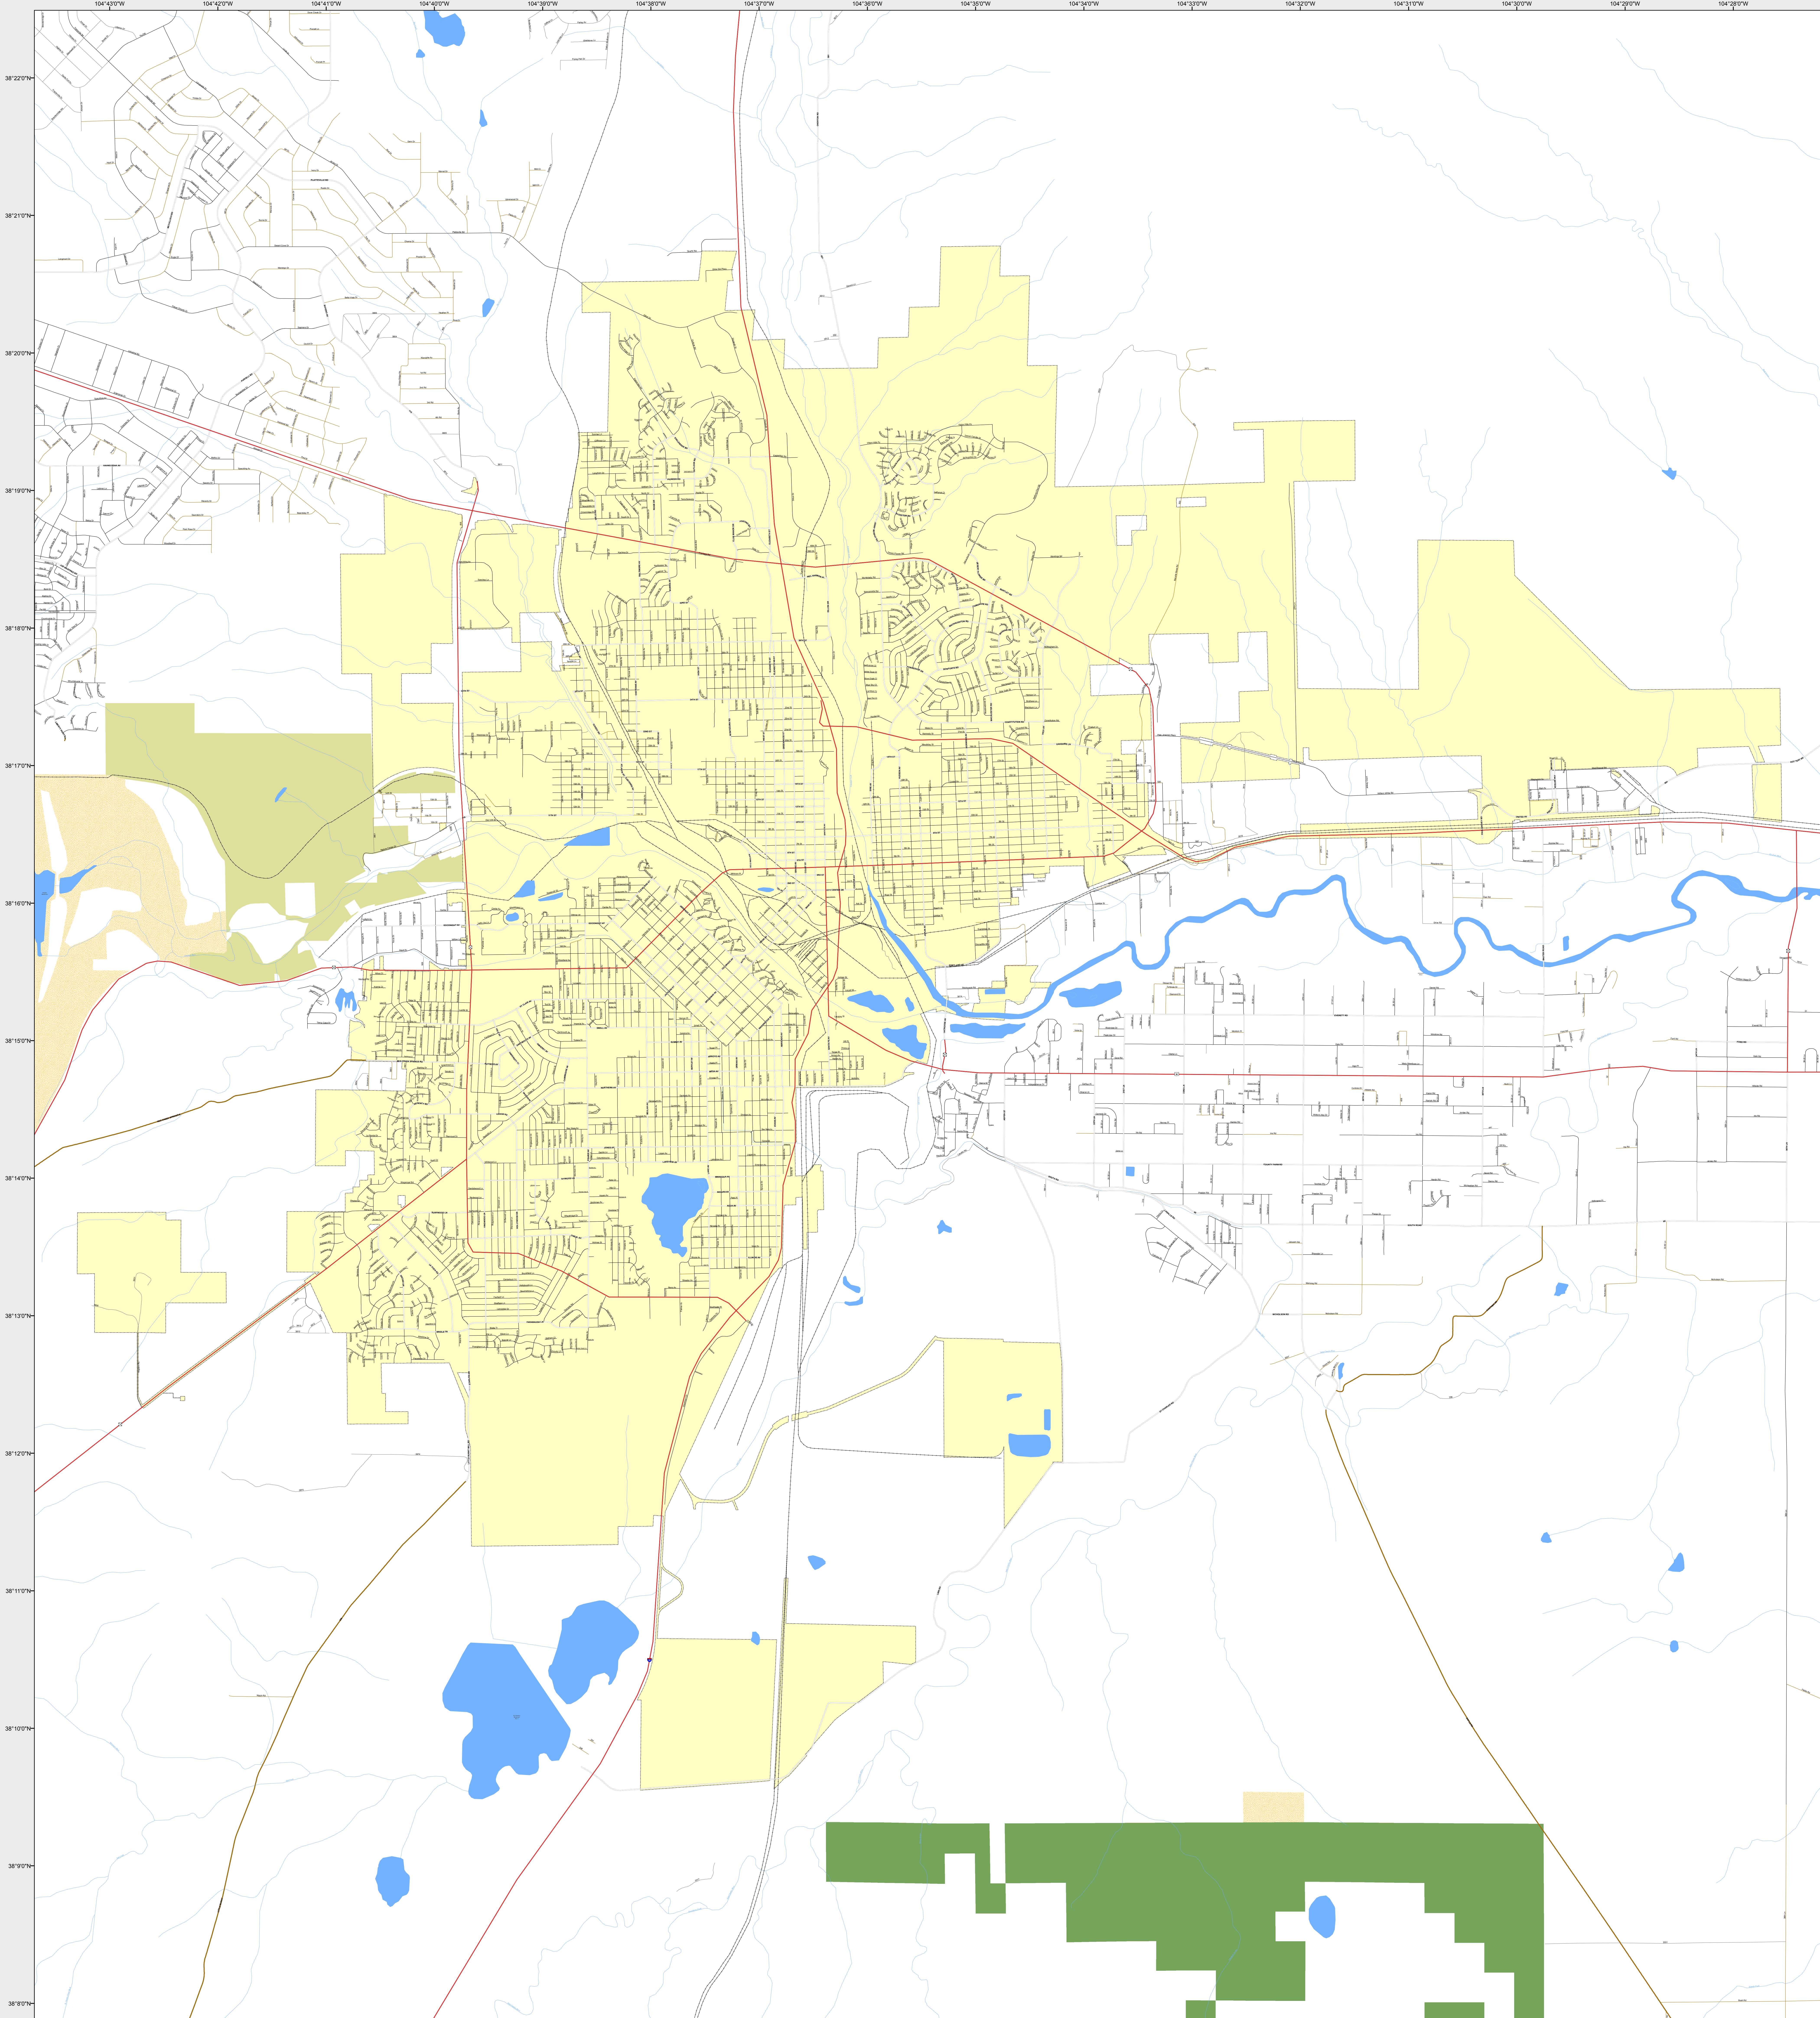

PUEBLO

- Highways
- **Major Roads**
- Paved
- Gravel
- Bladed
- **Local Roads**
- Paved
- Gravel
- Bladed
- **Base Data**
- City Limits
- Counties
- Cemetery
- Lakes
- Rivers/Streams
- Railroads
- **Public Land Classification**
- Public Lands
- State Lands
- National or State Forest
- National Parks/Monuments
- Indian Reservations
- Military/Federal
- Wilderness Areas

0 0.5 1 Miles

State of Colorado

This city is located in the following count(ies):
Pueblo