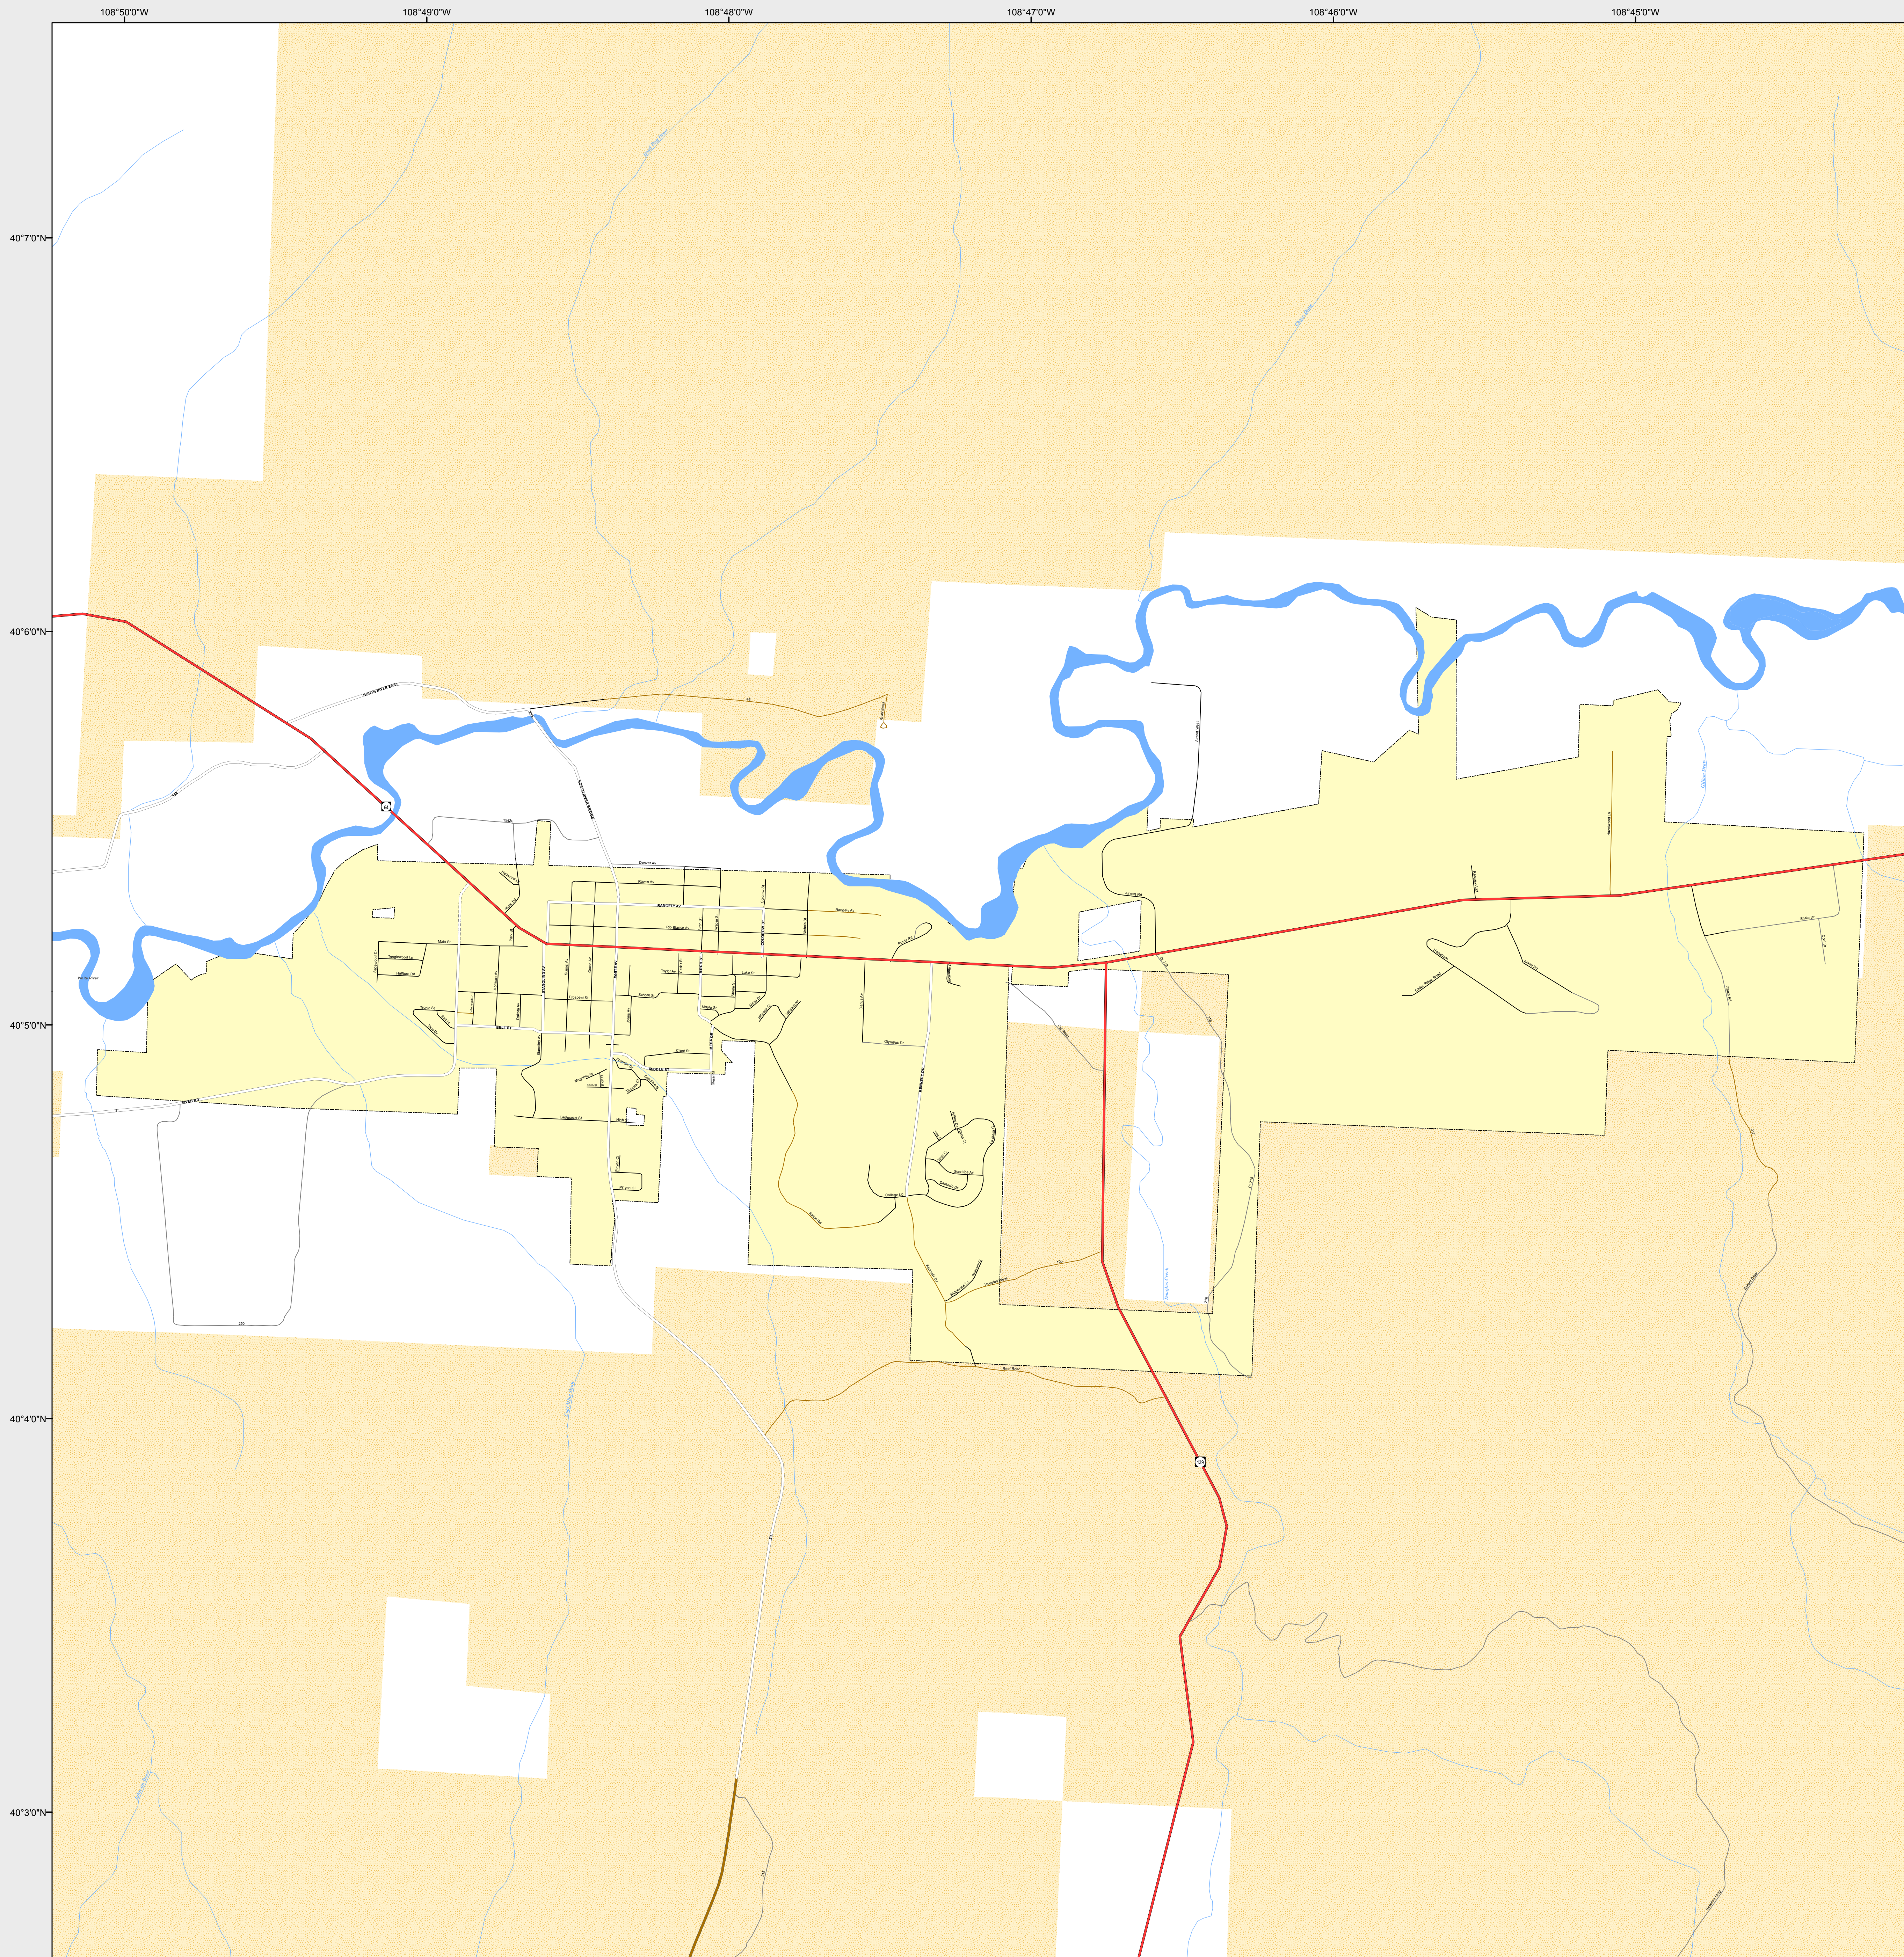

RANGELY

-  Highways
- Major Roads
 -  Paved
 -  Gravel
 -  Bladed
- Local Roads
 -  Paved
 -  Gravel
 -  Bladed
- Base Data
 -  City Limits
 -  Counties
 -  Cemetery
 -  Lakes
 -  Rivers/Streams
 -  Railroads
- Public Land Classification
 -  Public Lands
 -  State Lands
 -  National or State Forest
 -  National Parks/Monuments
 -  Indian Reservations
 -  Military/Federal
 -  Wilderness Areas

State of Colorado

This city is located in the following count(ies):
Rio Blanco

CDOT does not guarantee the accuracy of any information presented, is not liable in any respect for any errors, or omissions and is not responsible for determining fitness for use in this map. Source of landowner data is COMaP v9. This map does not imply permission of public access.