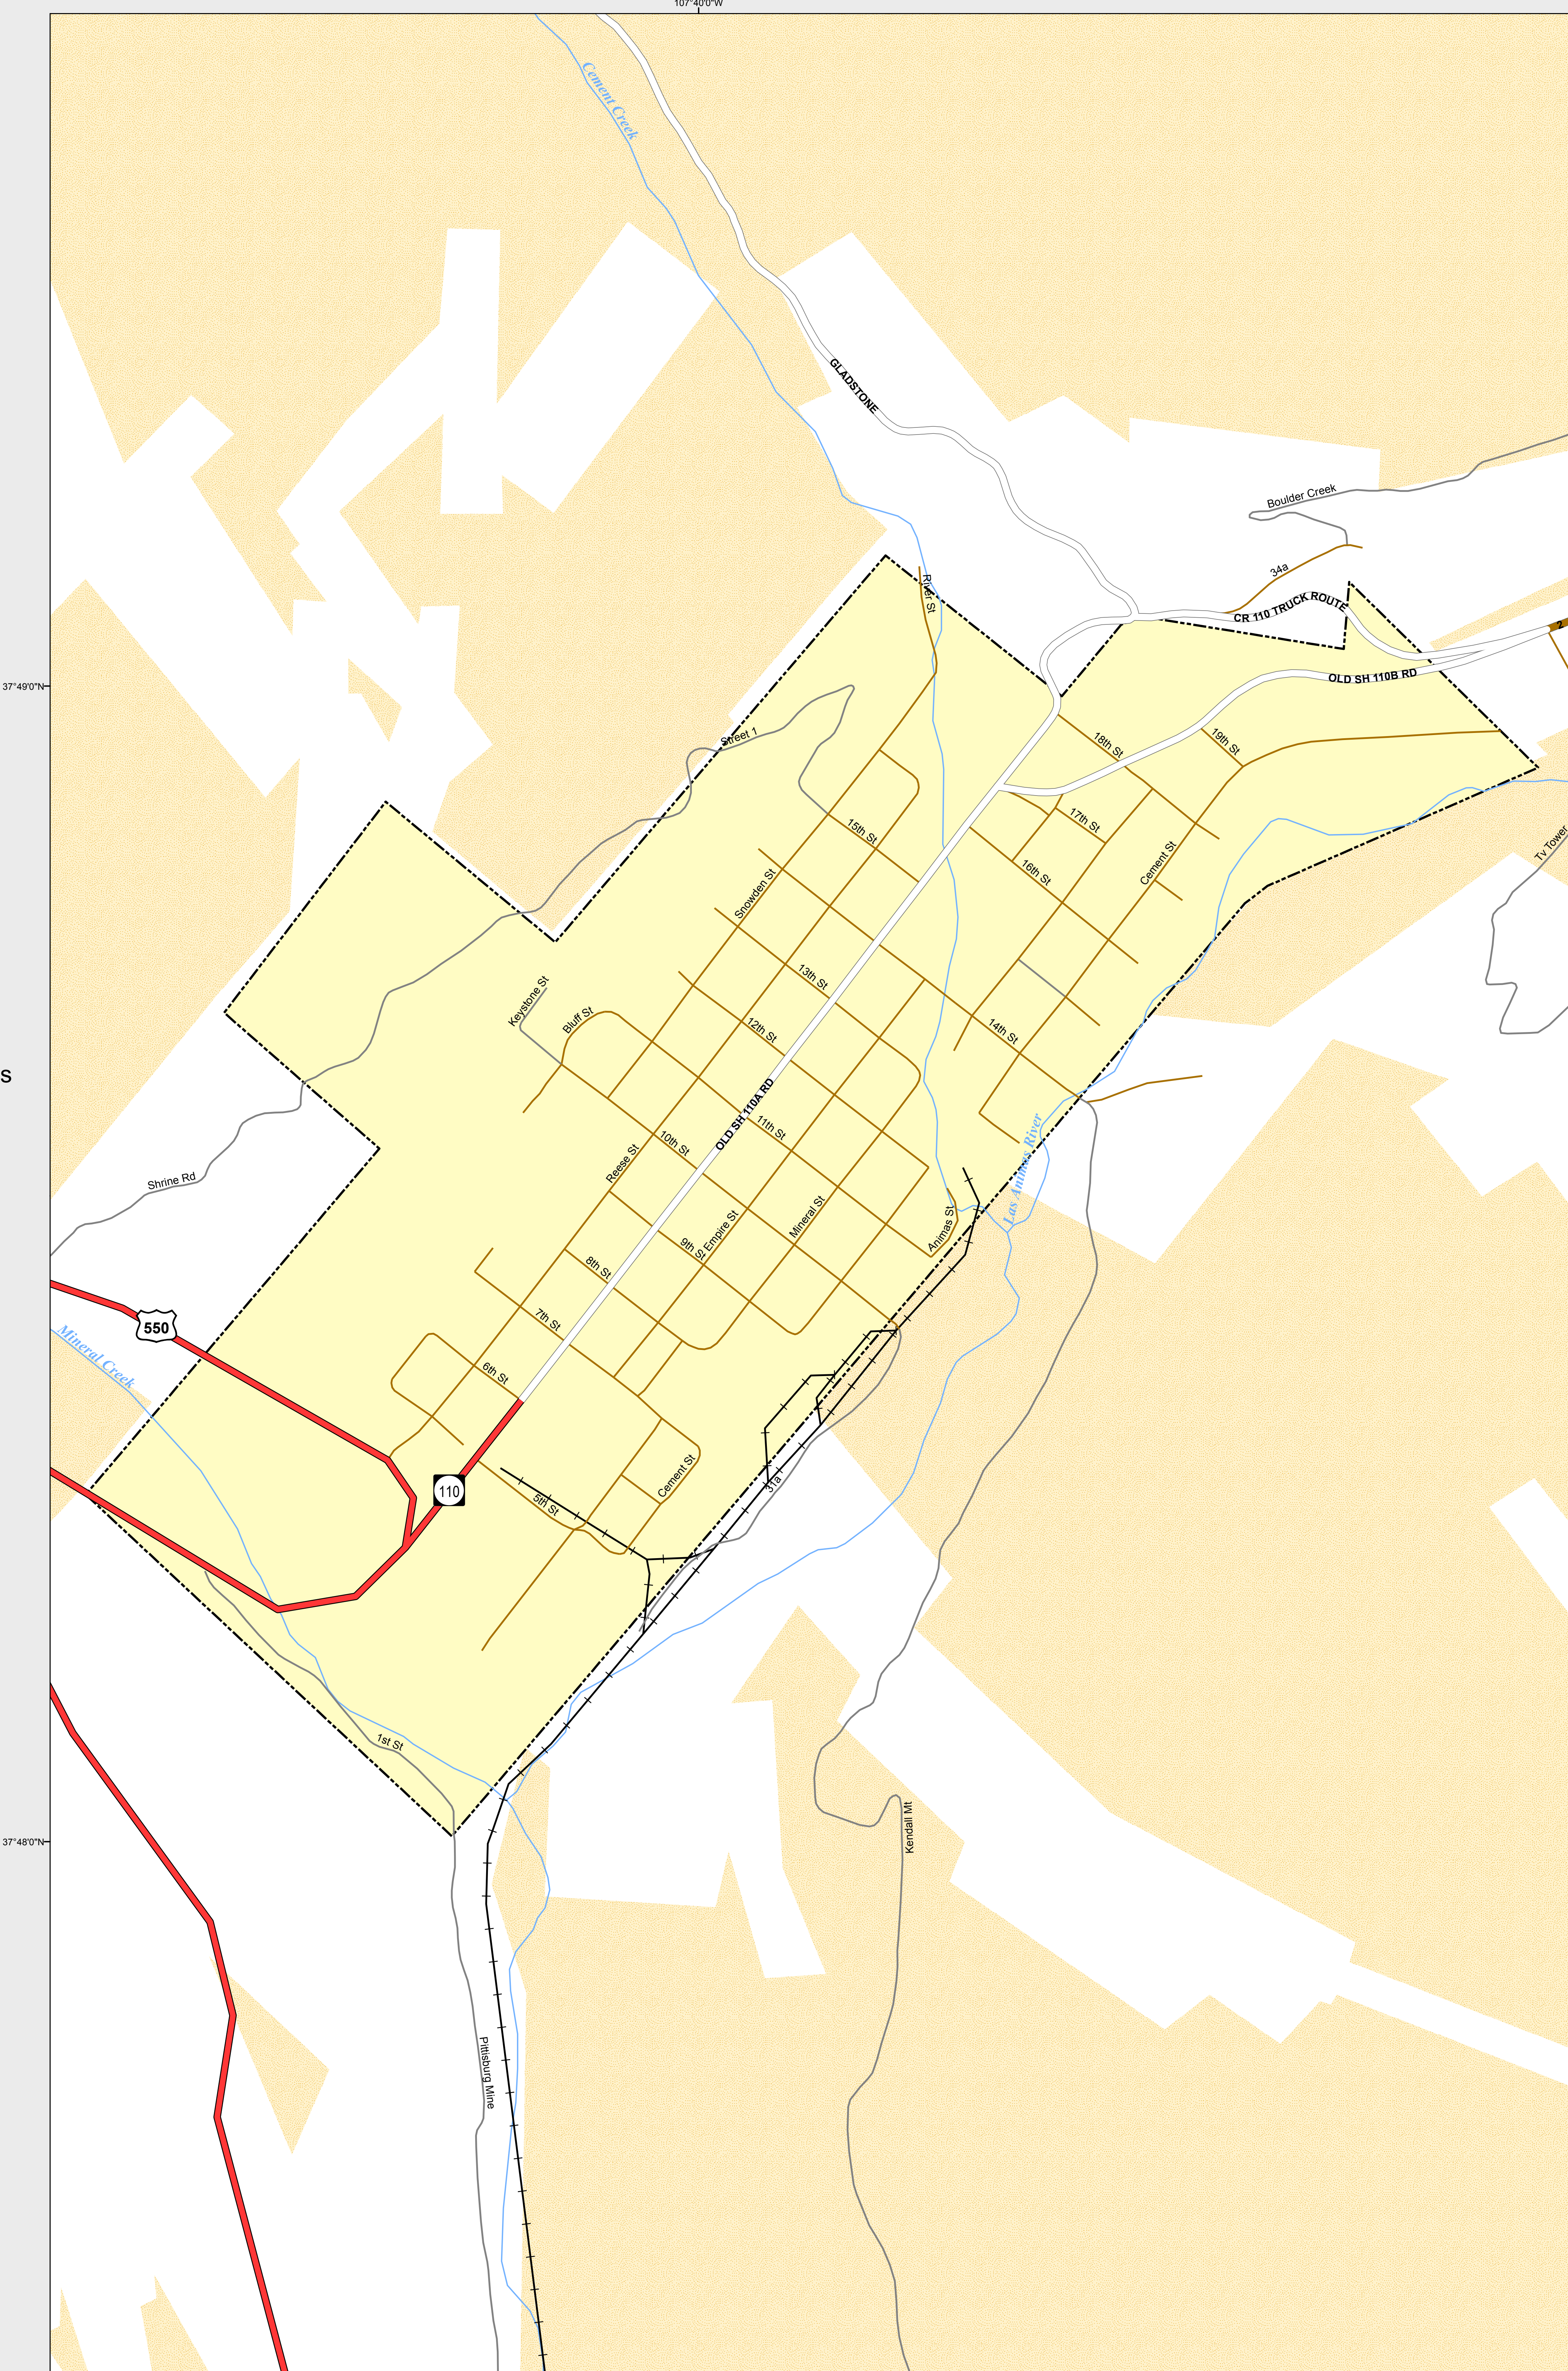

SILVERTON

-  Highways
- Major Roads**
 -  Paved
 -  Gravel
 -  Bladed
- Local Roads**
 -  Paved
 -  Gravel
 -  Bladed
- Base Data**
 -  City Limits
 -  Counties
 -  Cemetery
 -  Lakes
 -  Rivers/Streams
 -  Railroads
- Public Land Classification**
 -  Public Lands
 -  State Lands
 -  National or State Forest
 -  National Parks/Monuments
 -  Indian Reservations
 -  Military/Federal
 -  Wilderness Areas

State of Colorado

This city is located in the following count(ies):
San Juan

CDOT does not guarantee the accuracy of any information presented, is not liable in any respect for any errors, or omissions and is not responsible for determining fitness for use in this map. Source of landowner data is COMaP v9. This map does not imply permission of public access.