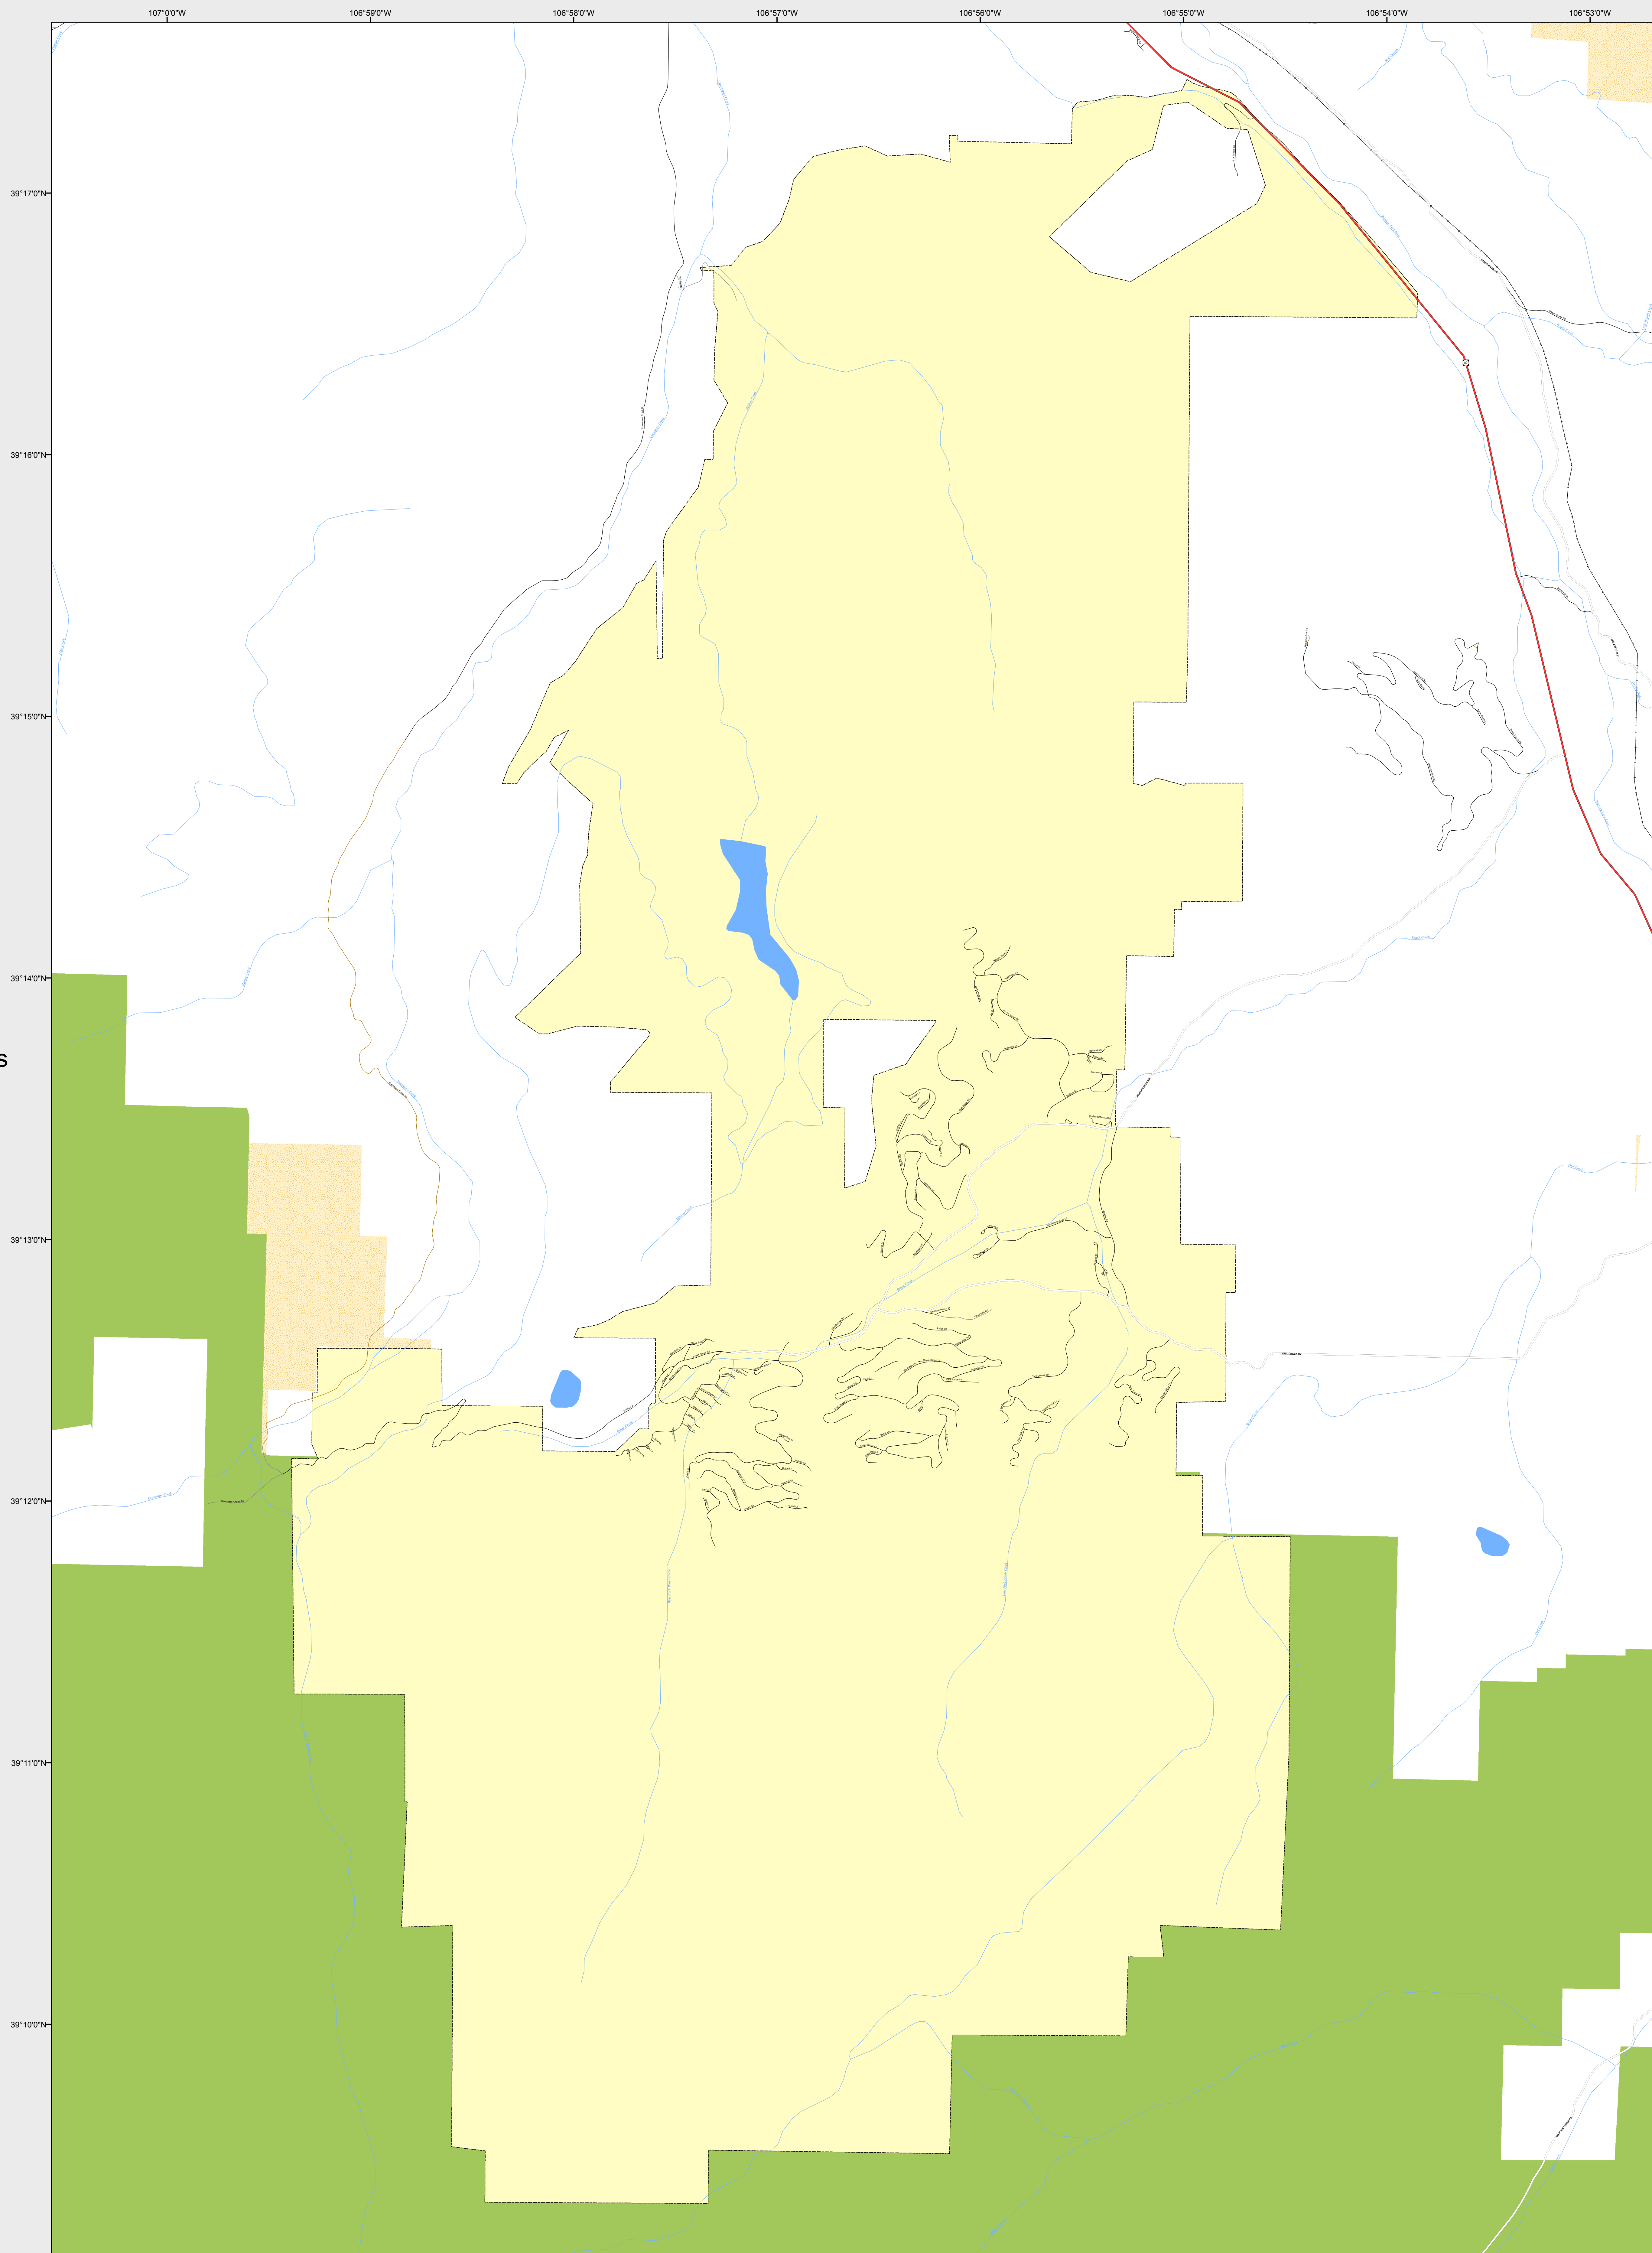

# SNOWMASS VILLAGE

-  Highways
- Major Roads
  -  Paved
  -  Gravel
  -  Bladed
- Local Roads
  -  Paved
  -  Gravel
  -  Bladed
- Base Data
  -  City Limits
  -  Counties
  -  Cemetery
  -  Lakes
  -  Rivers/Streams
  -  Railroads
- Public Land Classification
  -  Public Lands
  -  State Lands
  -  National or State Forest
  -  National Parks/Monuments
  -  Indian Reservations
  -  Military/Federal
  -  Wilderness Areas

0 0.35 0.7 Miles

**State of Colorado**  
This city is located in the following count(ies):  
Pitkin

CDOT does not guarantee the accuracy of any information presented, is not liable in any respect for any errors, or omissions and is not responsible for determining fitness for use in this map. Source of landowner data is COMaP v9. This map does not imply permission of public access.