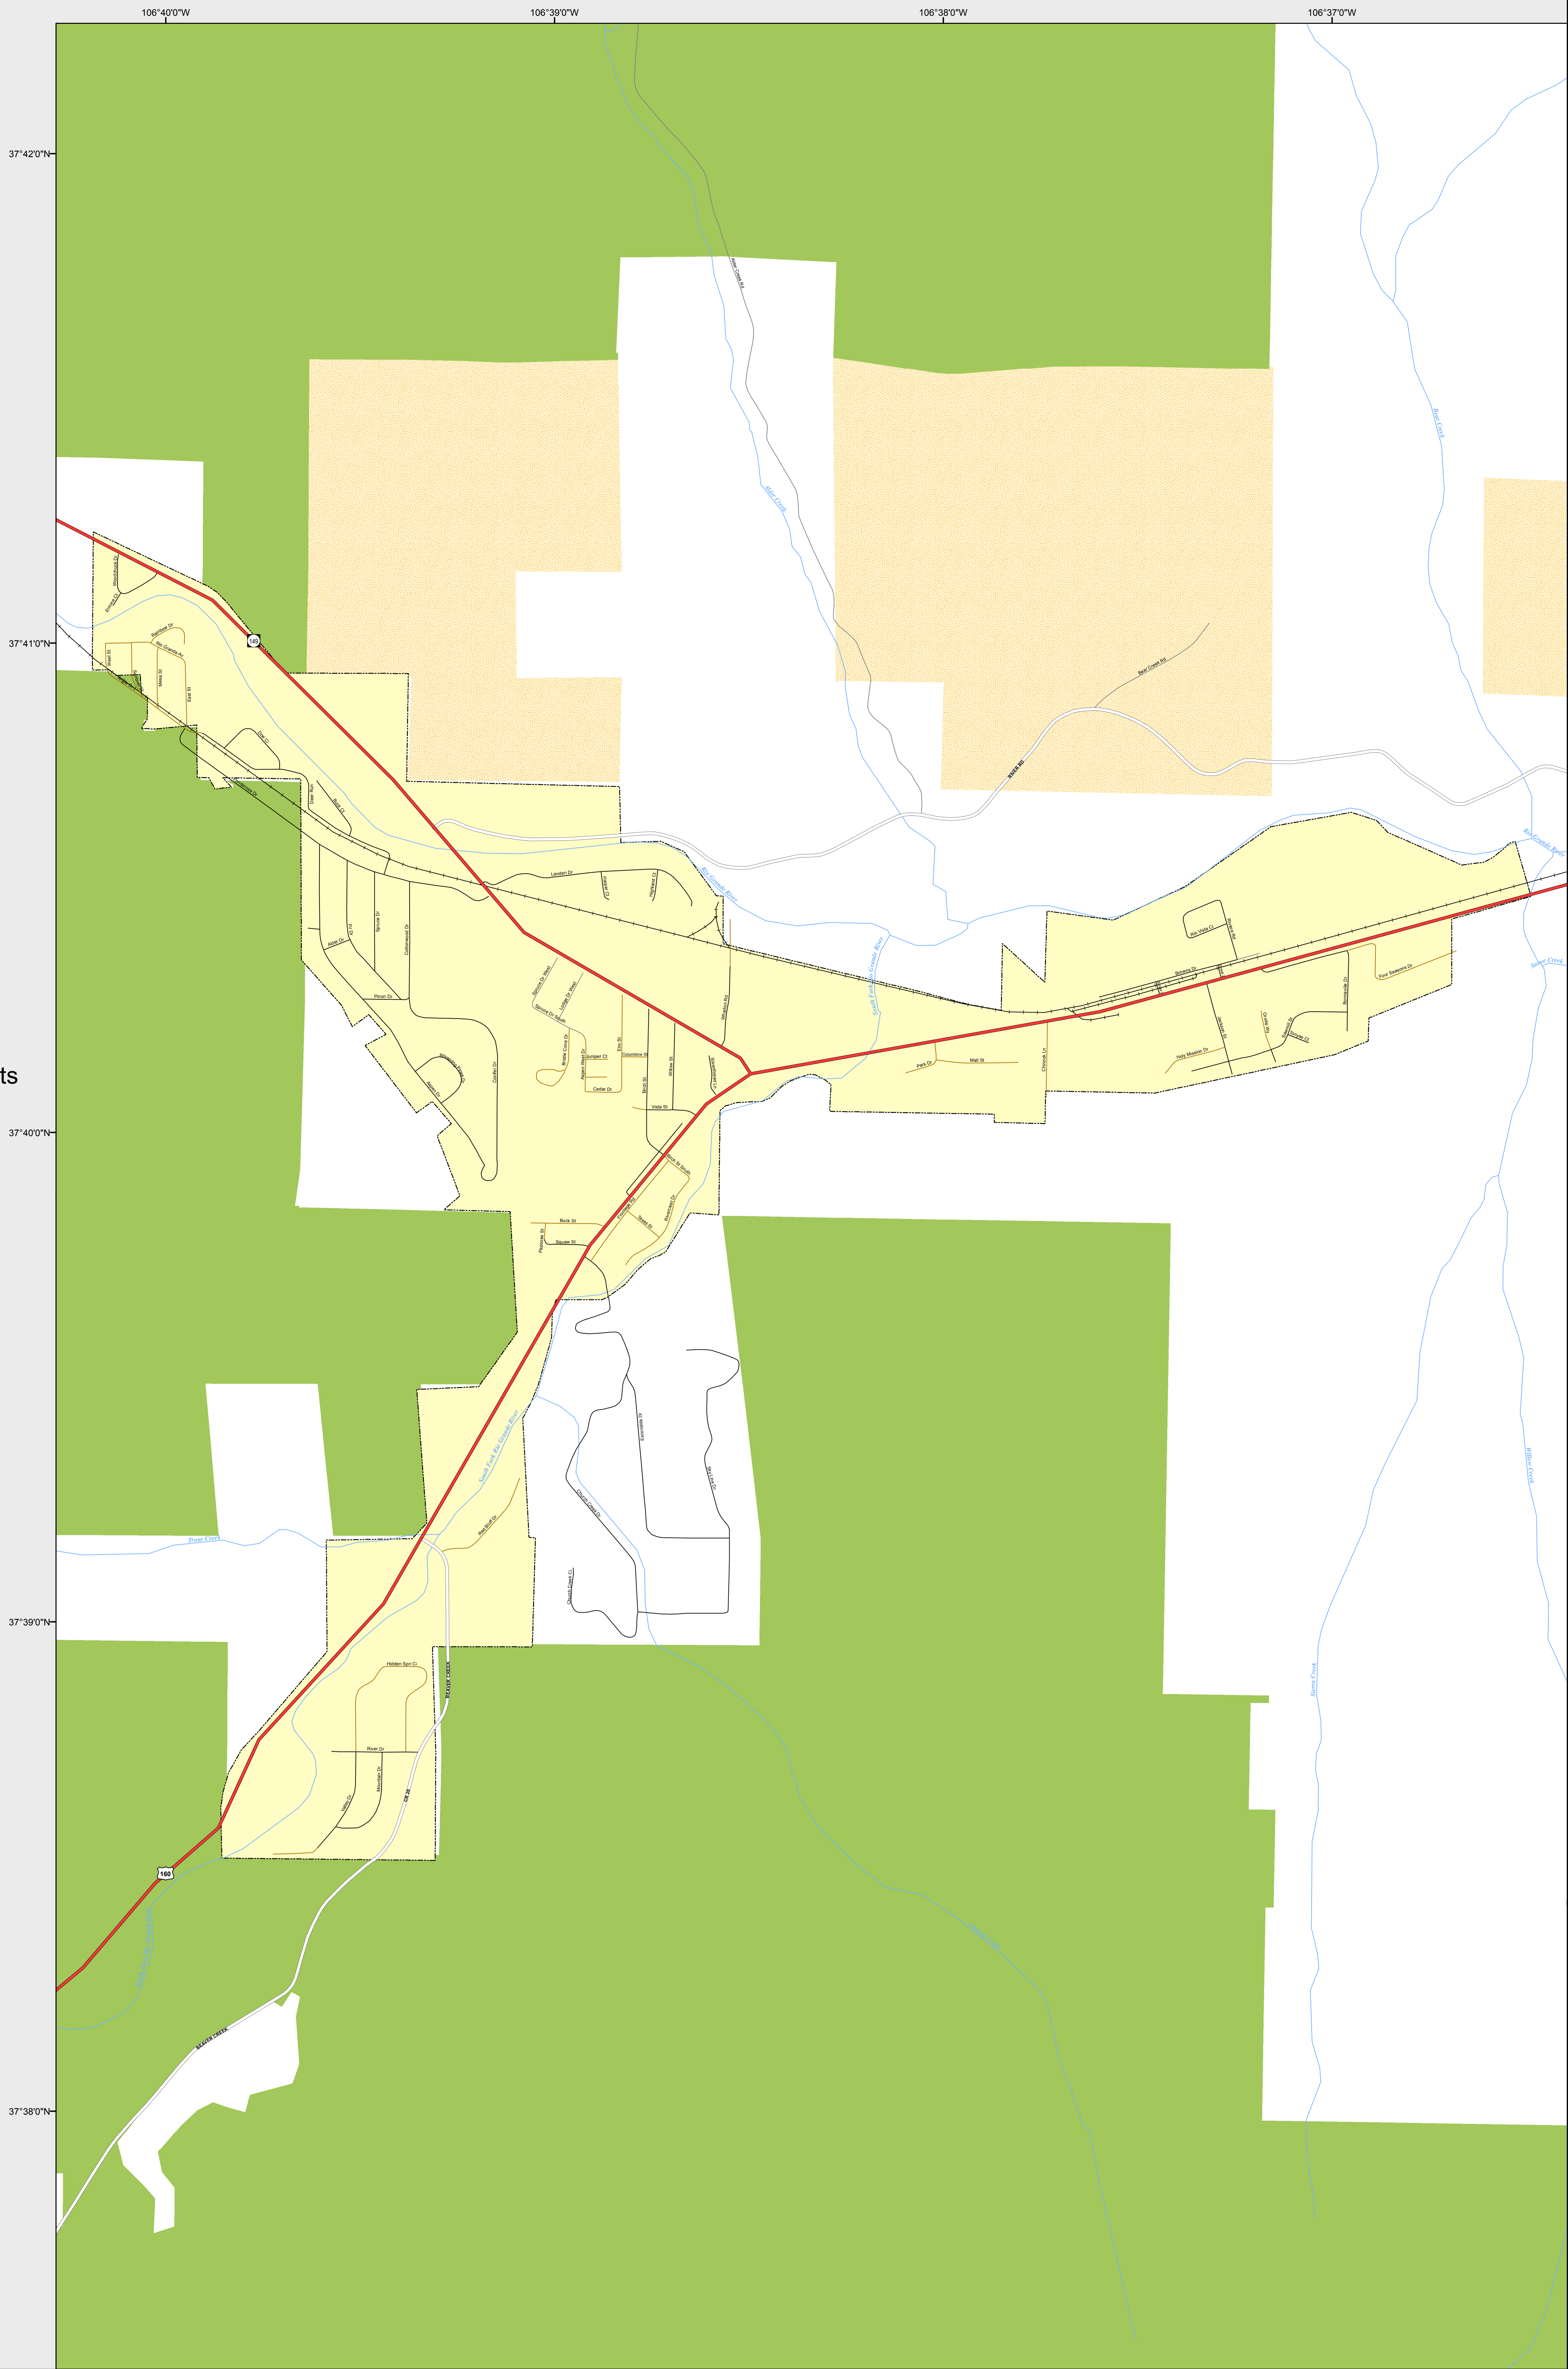

# SOUTH FORK

- Highways
- Major Roads**
  - Paved
  - Gravel
  - Bladed
- Local Roads**
  - Paved
  - Gravel
  - Bladed
- Base Data**
  - City Limits
  - Counties
  - Cemetery
  - Lakes
  - Rivers/Streams
  - Railroads
- Public Land Classification**
  - Public Lands
  - State Lands
  - National or State Forest
  - National Parks/Monuments
  - Indian Reservations
  - Military/Federal
  - Wilderness Areas

## State of Colorado

This city is located in the following count(ies):  
Rio Grande

CDOT does not guarantee the accuracy of any information presented, is not liable in any respect for any errors, or omissions and is not responsible for determining fitness for use in this map. Source of landowner data is COMaP v9. This map does not imply permission of public access.