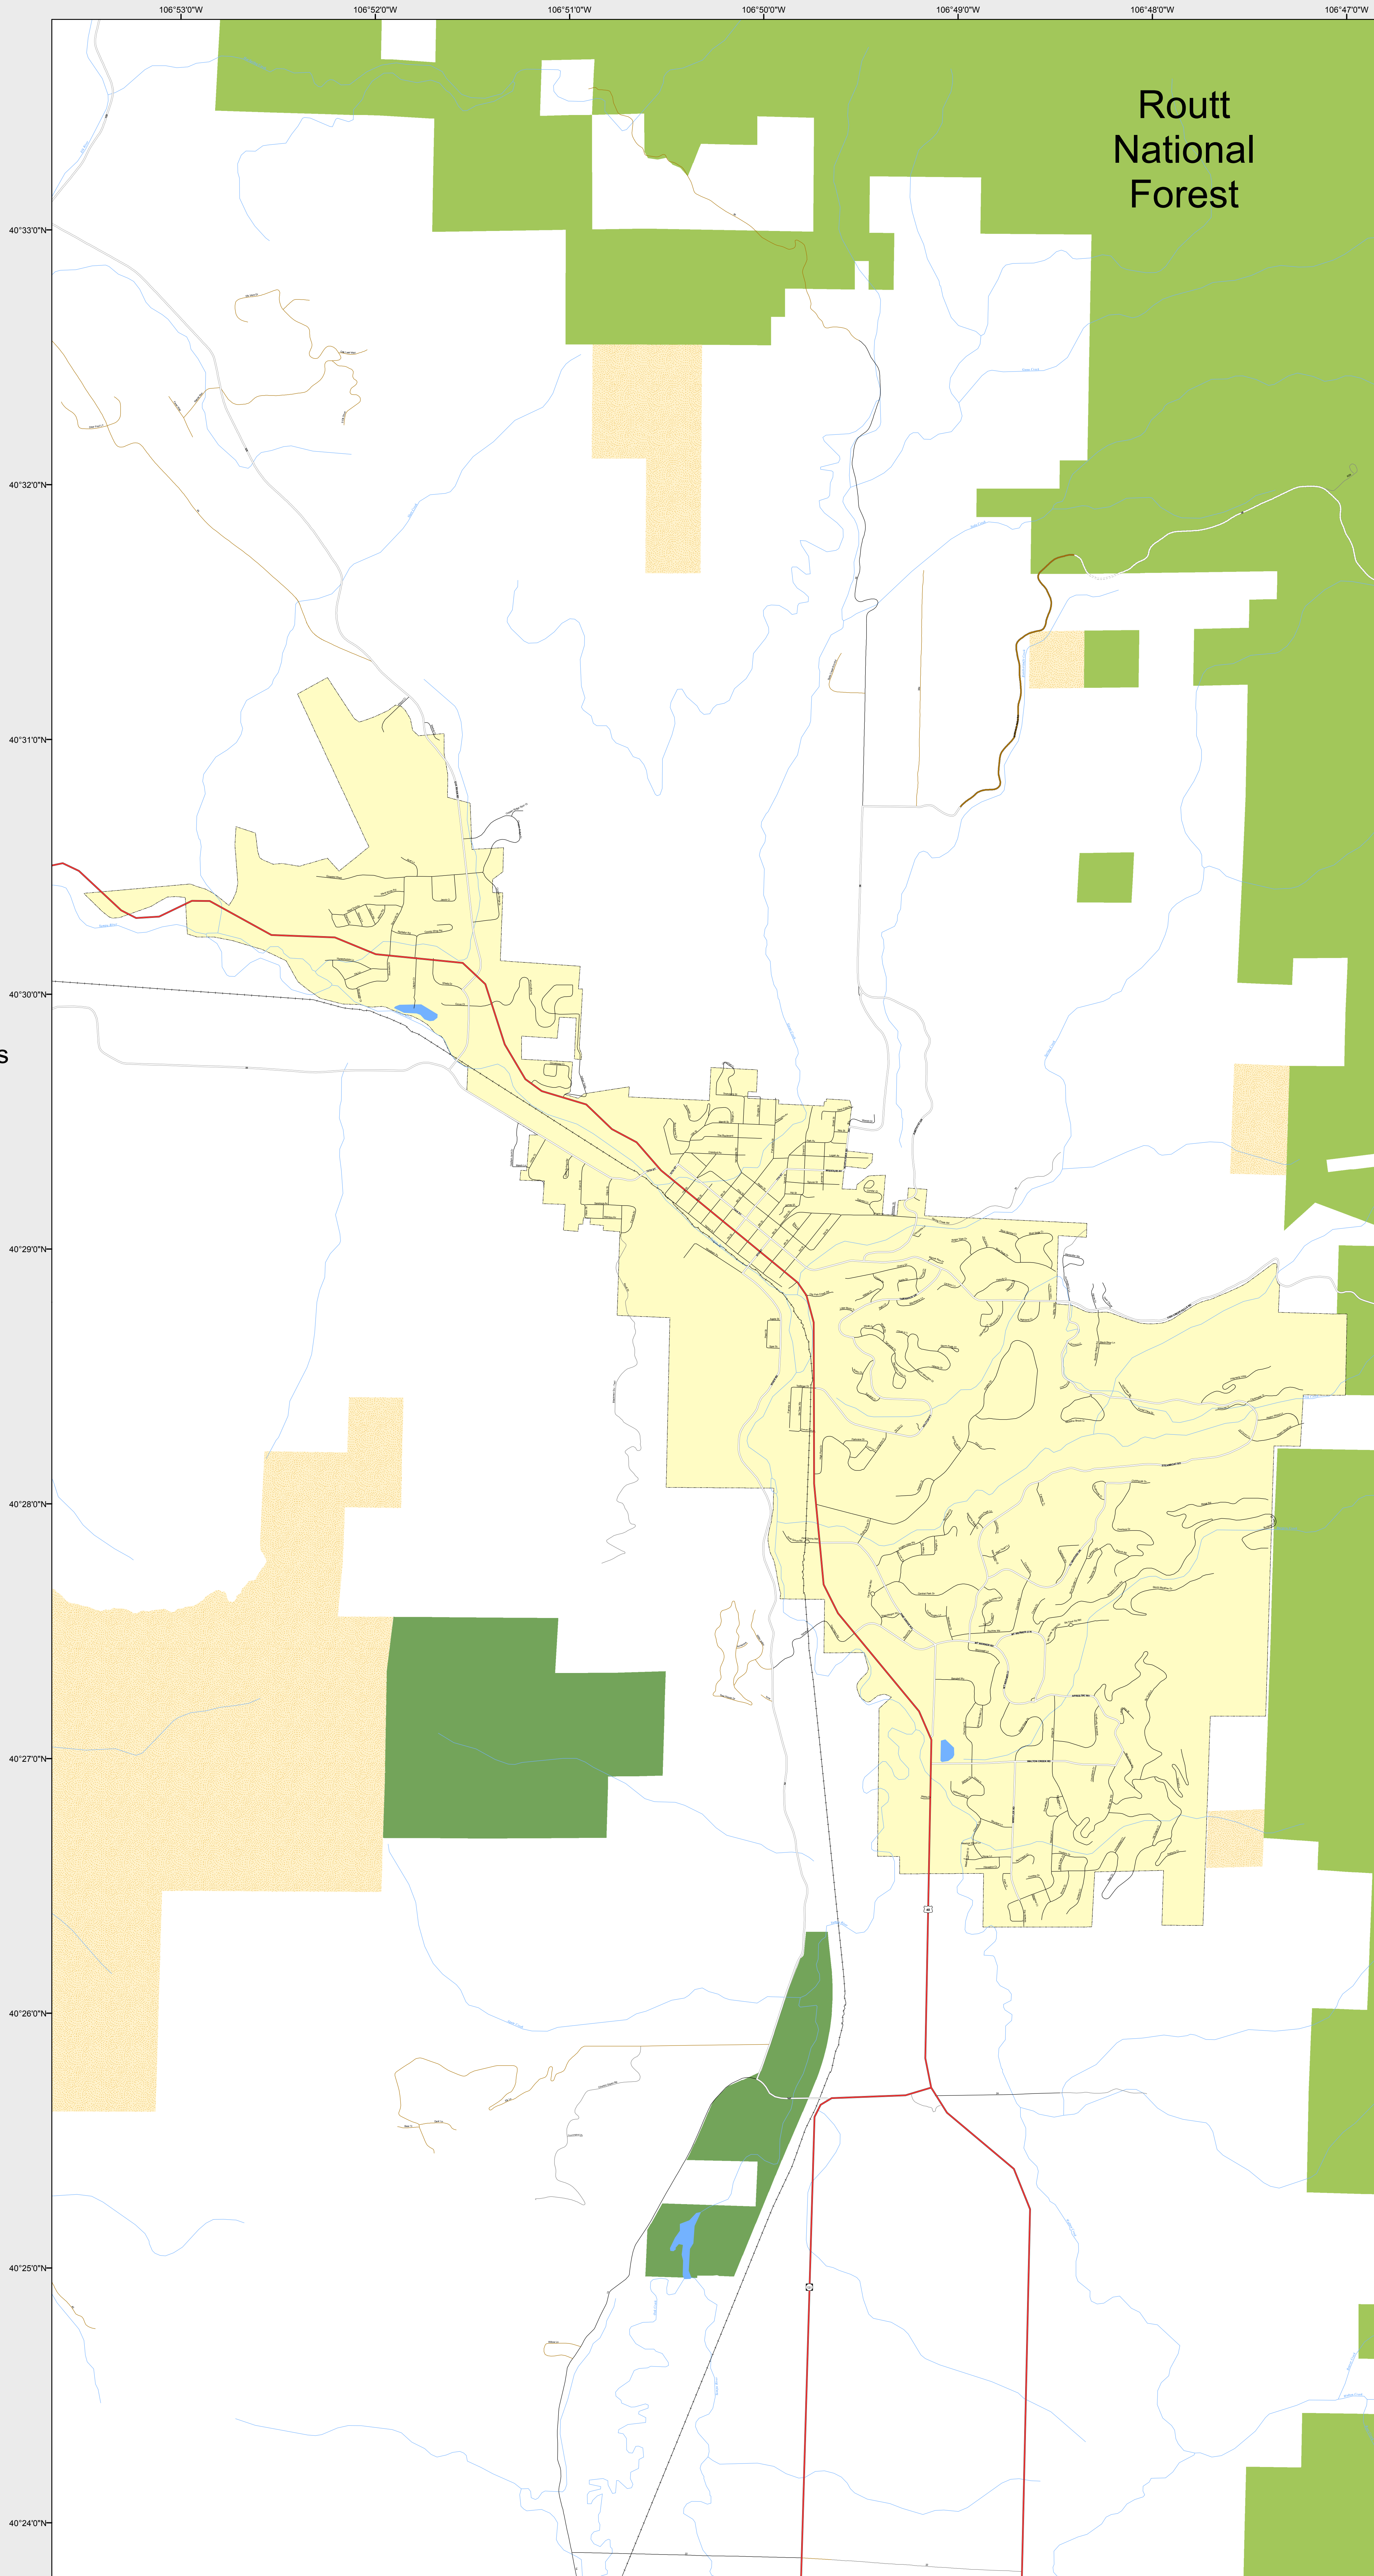

STEAMBOAT SPRINGS

-  Highways
- Major Roads**
-  Paved
-  Gravel
-  Bladed
- Local Roads**
-  Paved
-  Gravel
-  Bladed
- Base Data**
-  City Limits
-  Counties
-  Cemetery
-  Lakes
-  Rivers/Streams
-  Railroads
- Public Land Classification**
-  Public Lands
-  State Lands
-  National or State Forest
-  National Parks/Monuments
-  Indian Reservations
-  Military/Federal
-  Wilderness Areas

0 0.45 0.9 Miles

State of Colorado
This city is located in the following count(ies):
Routt

CDOT does not guarantee the accuracy of any information presented, is not liable in any respect for any errors, or omissions and is not responsible for determining fitness for use in this map. Source of landowner data is COMaP v9. This map does not imply permission of public access.