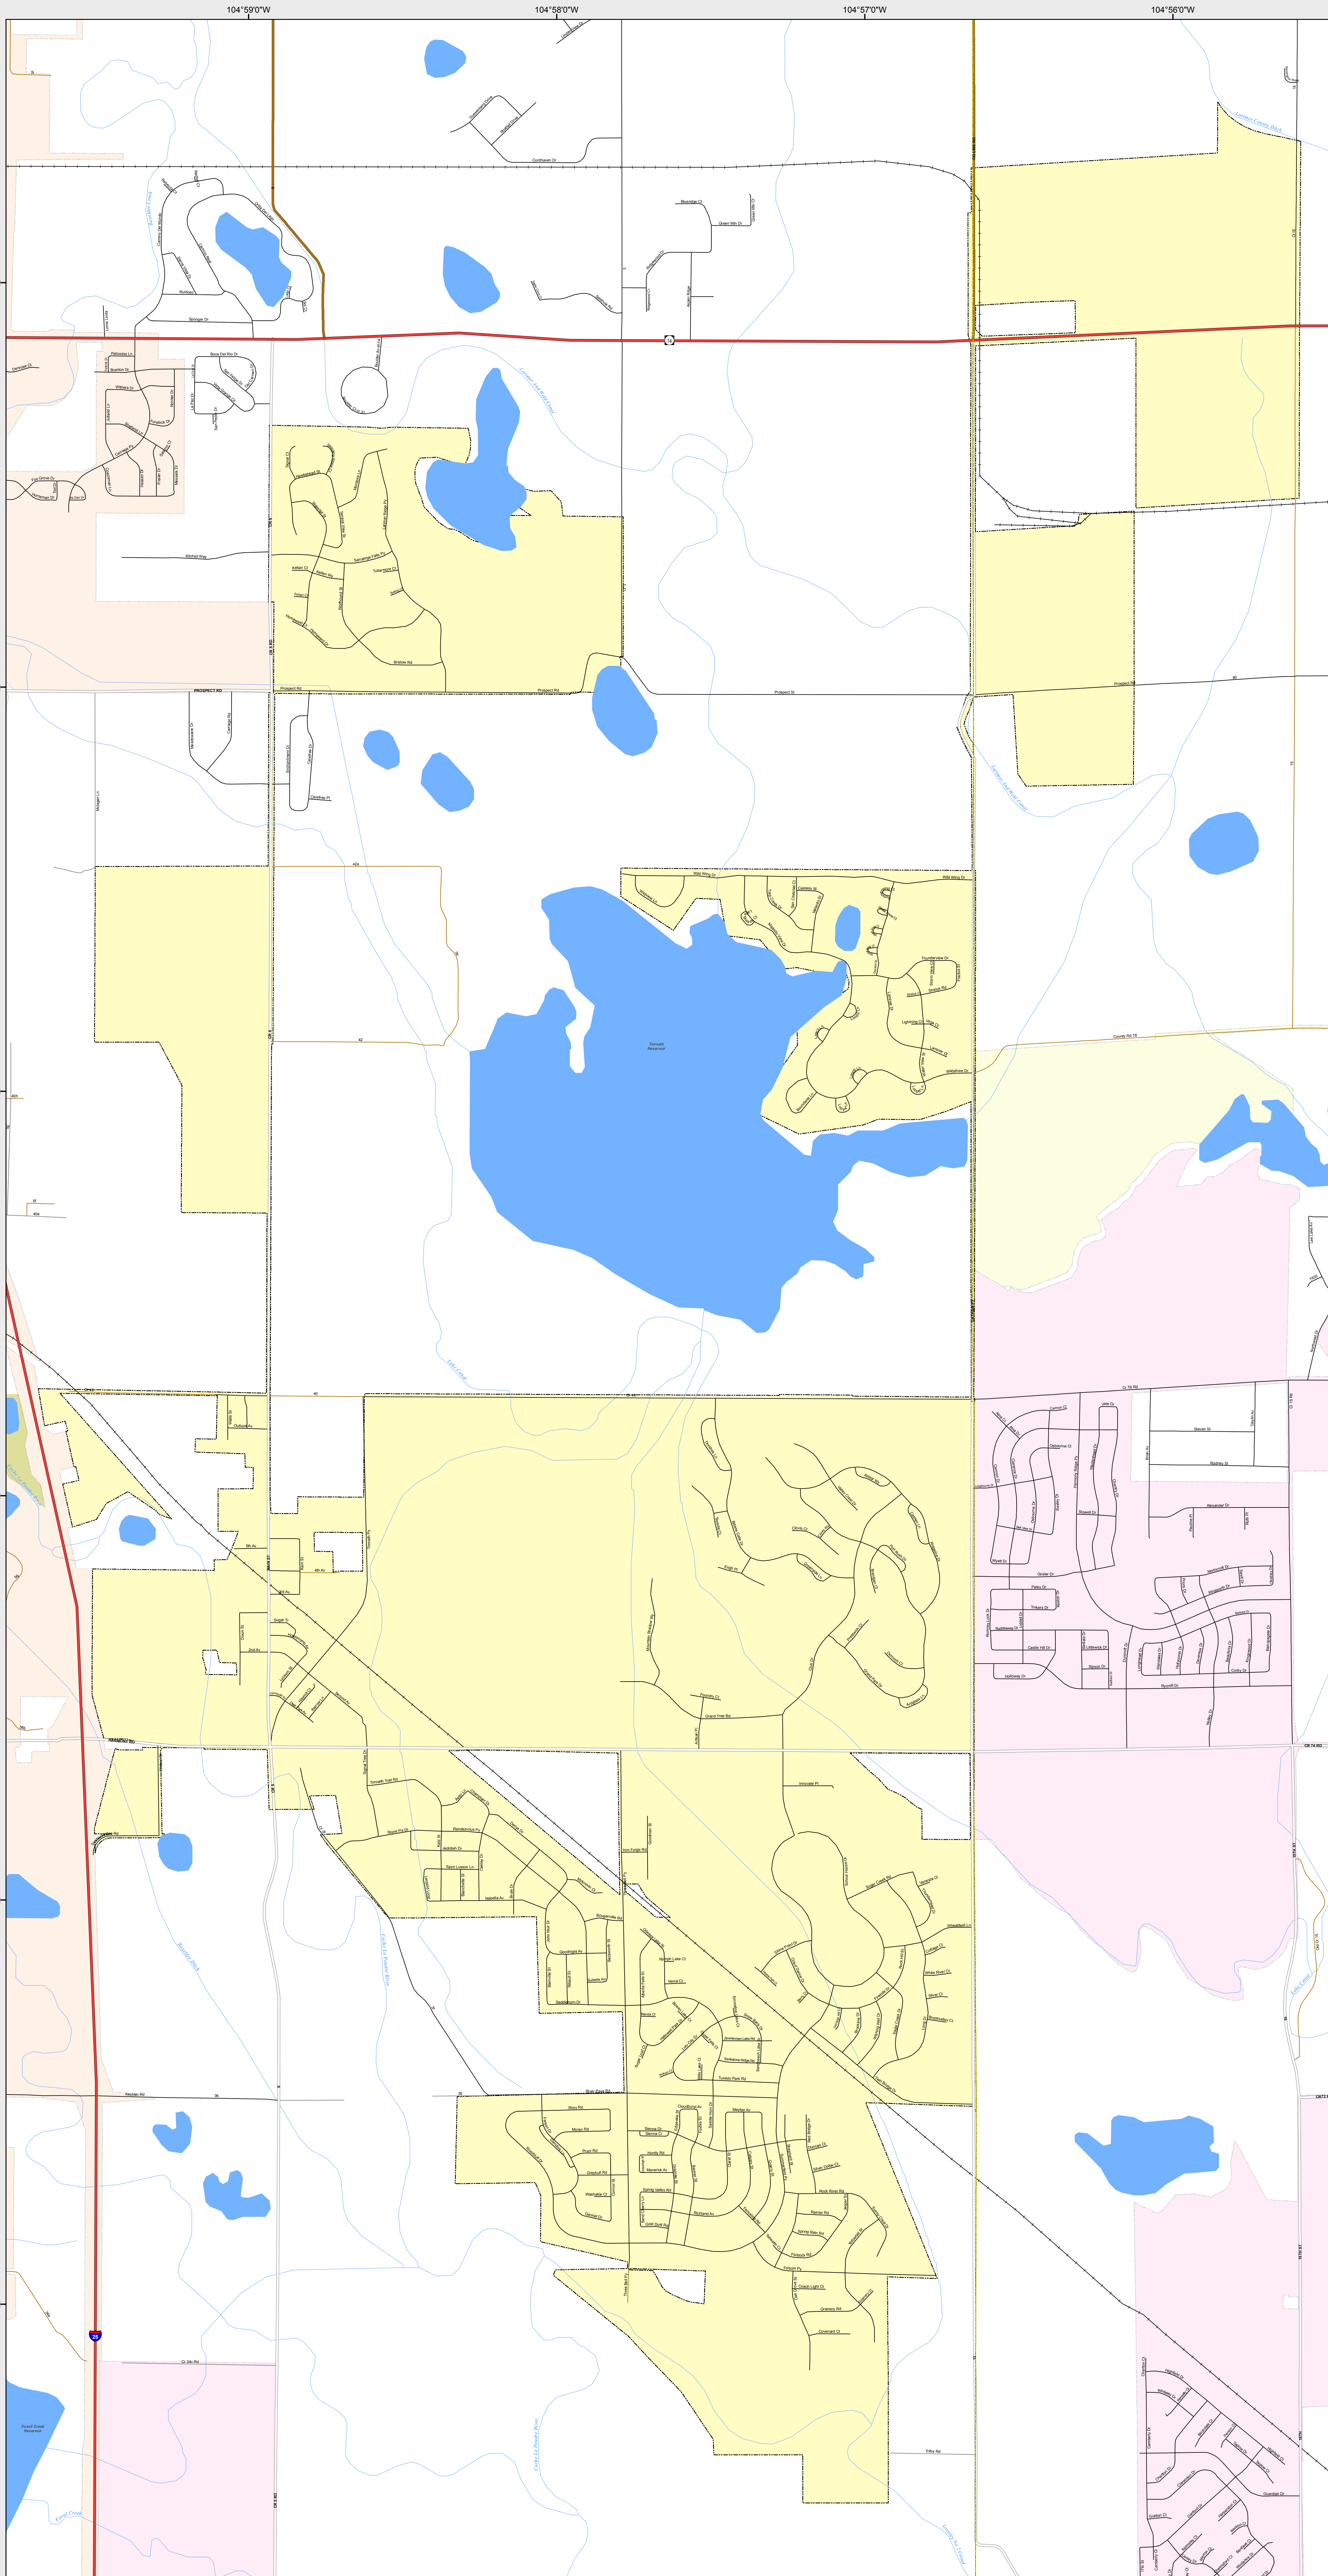

TIMNATH

-  Highways
- Major Roads**
-  Paved
-  Gravel
-  Bladed
- Local Roads**
-  Paved
-  Gravel
-  Bladed
- Base Data**
-  City Limits
-  Counties
-  Cemetery
-  Lakes
-  Rivers/Streams
-  Railroads
- Public Land Classification**
-  Public Lands
-  State Lands
-  National or State Forest
-  National Parks/Monuments
-  Indian Reservations
-  Military/Federal
-  Wilderness Areas

0 0.25 0.5 Miles

State of Colorado
This city is located in the following count(ies):
Larimer

CDOT does not guarantee the accuracy of any information presented, is not liable in any respect for any errors, or omissions and is not responsible for determining fitness for use in this map. Source of landowner data is COMaP v9. This map does not imply permission of public access.