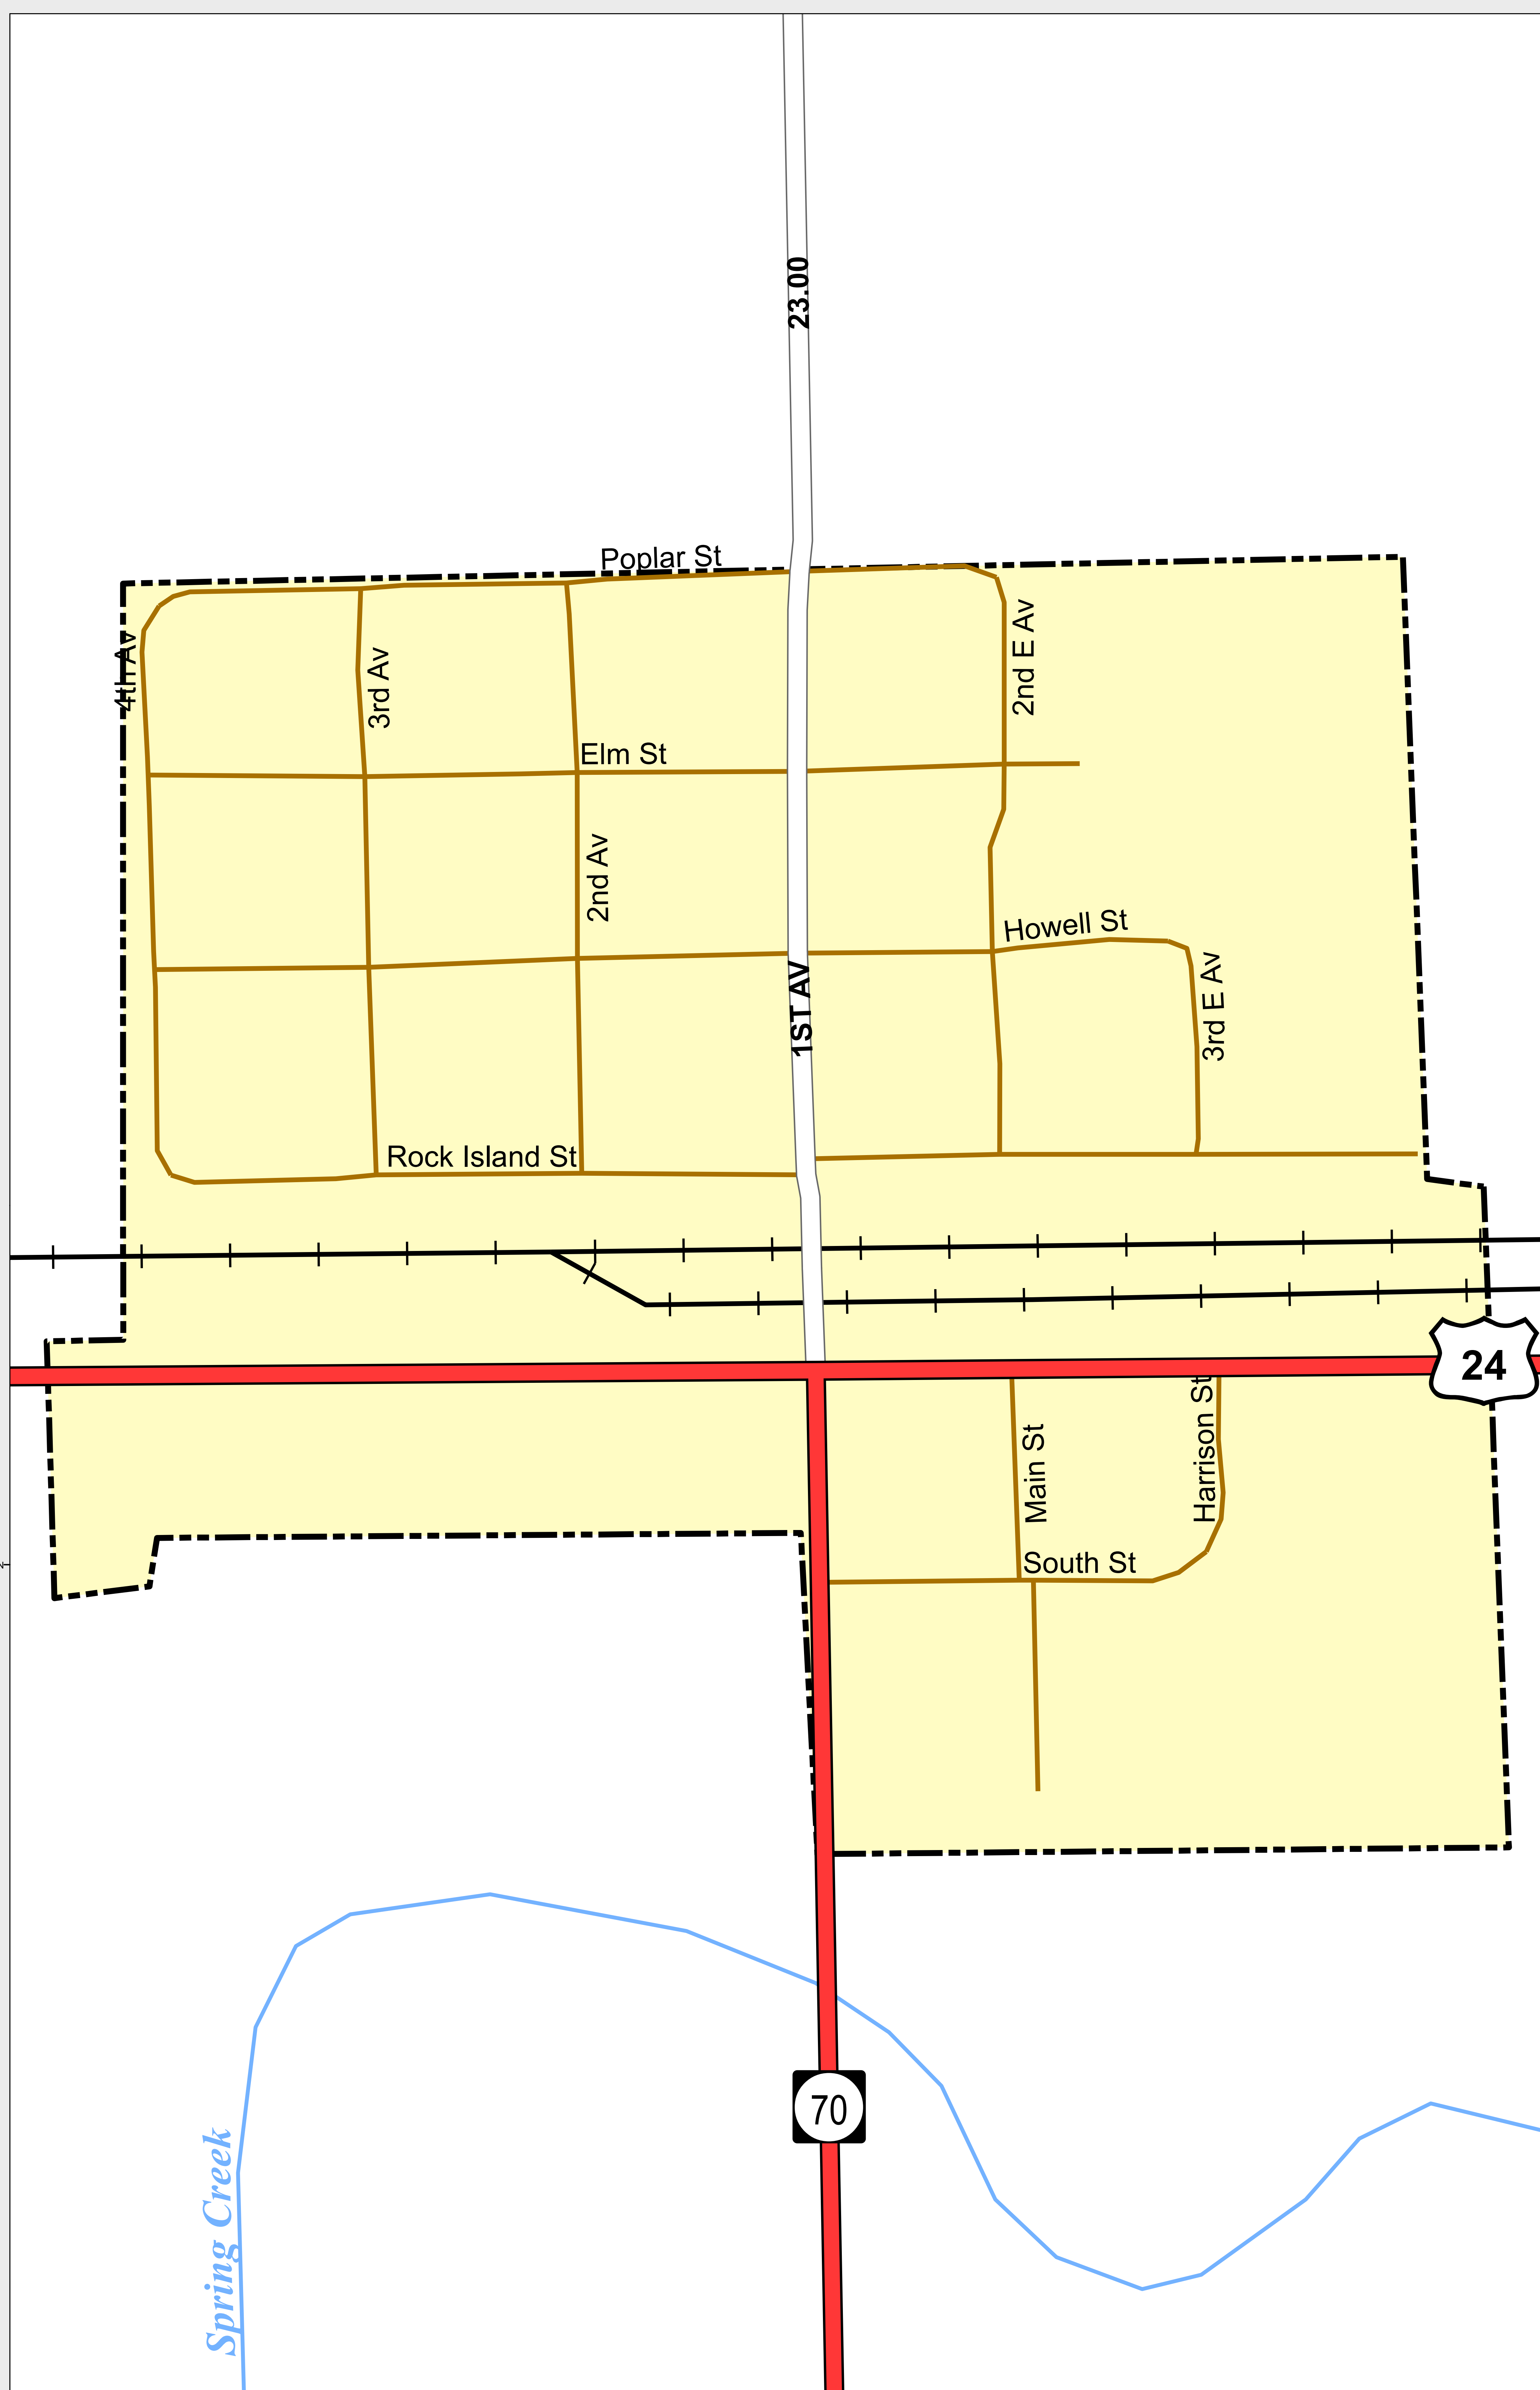

# VONA

-  Highways
- Major Roads**
-  Paved
-  Gravel
-  Bladed
- Local Roads**
-  Paved
-  Gravel
-  Bladed
- Base Data**
-  City Limits
-  Counties
-  Cemetery
-  Lakes
-  Rivers/Streams
-  Railroads
- Public Land Classification**
-  Public Lands
-  State Lands
-  National or State Forest
-  National Parks/Monuments
-  Indian Reservations
-  Military/Federal
-  Wilderness Areas

## State of Colorado

This city is located in the following count(ies):  
Kit Carson

CDOT does not guarantee the accuracy of any information presented, is not liable in any respect for any errors, or omissions and is not responsible for determining fitness for use in this map. Source of landowner data is COMaP v9. This map does not imply permission of public access.