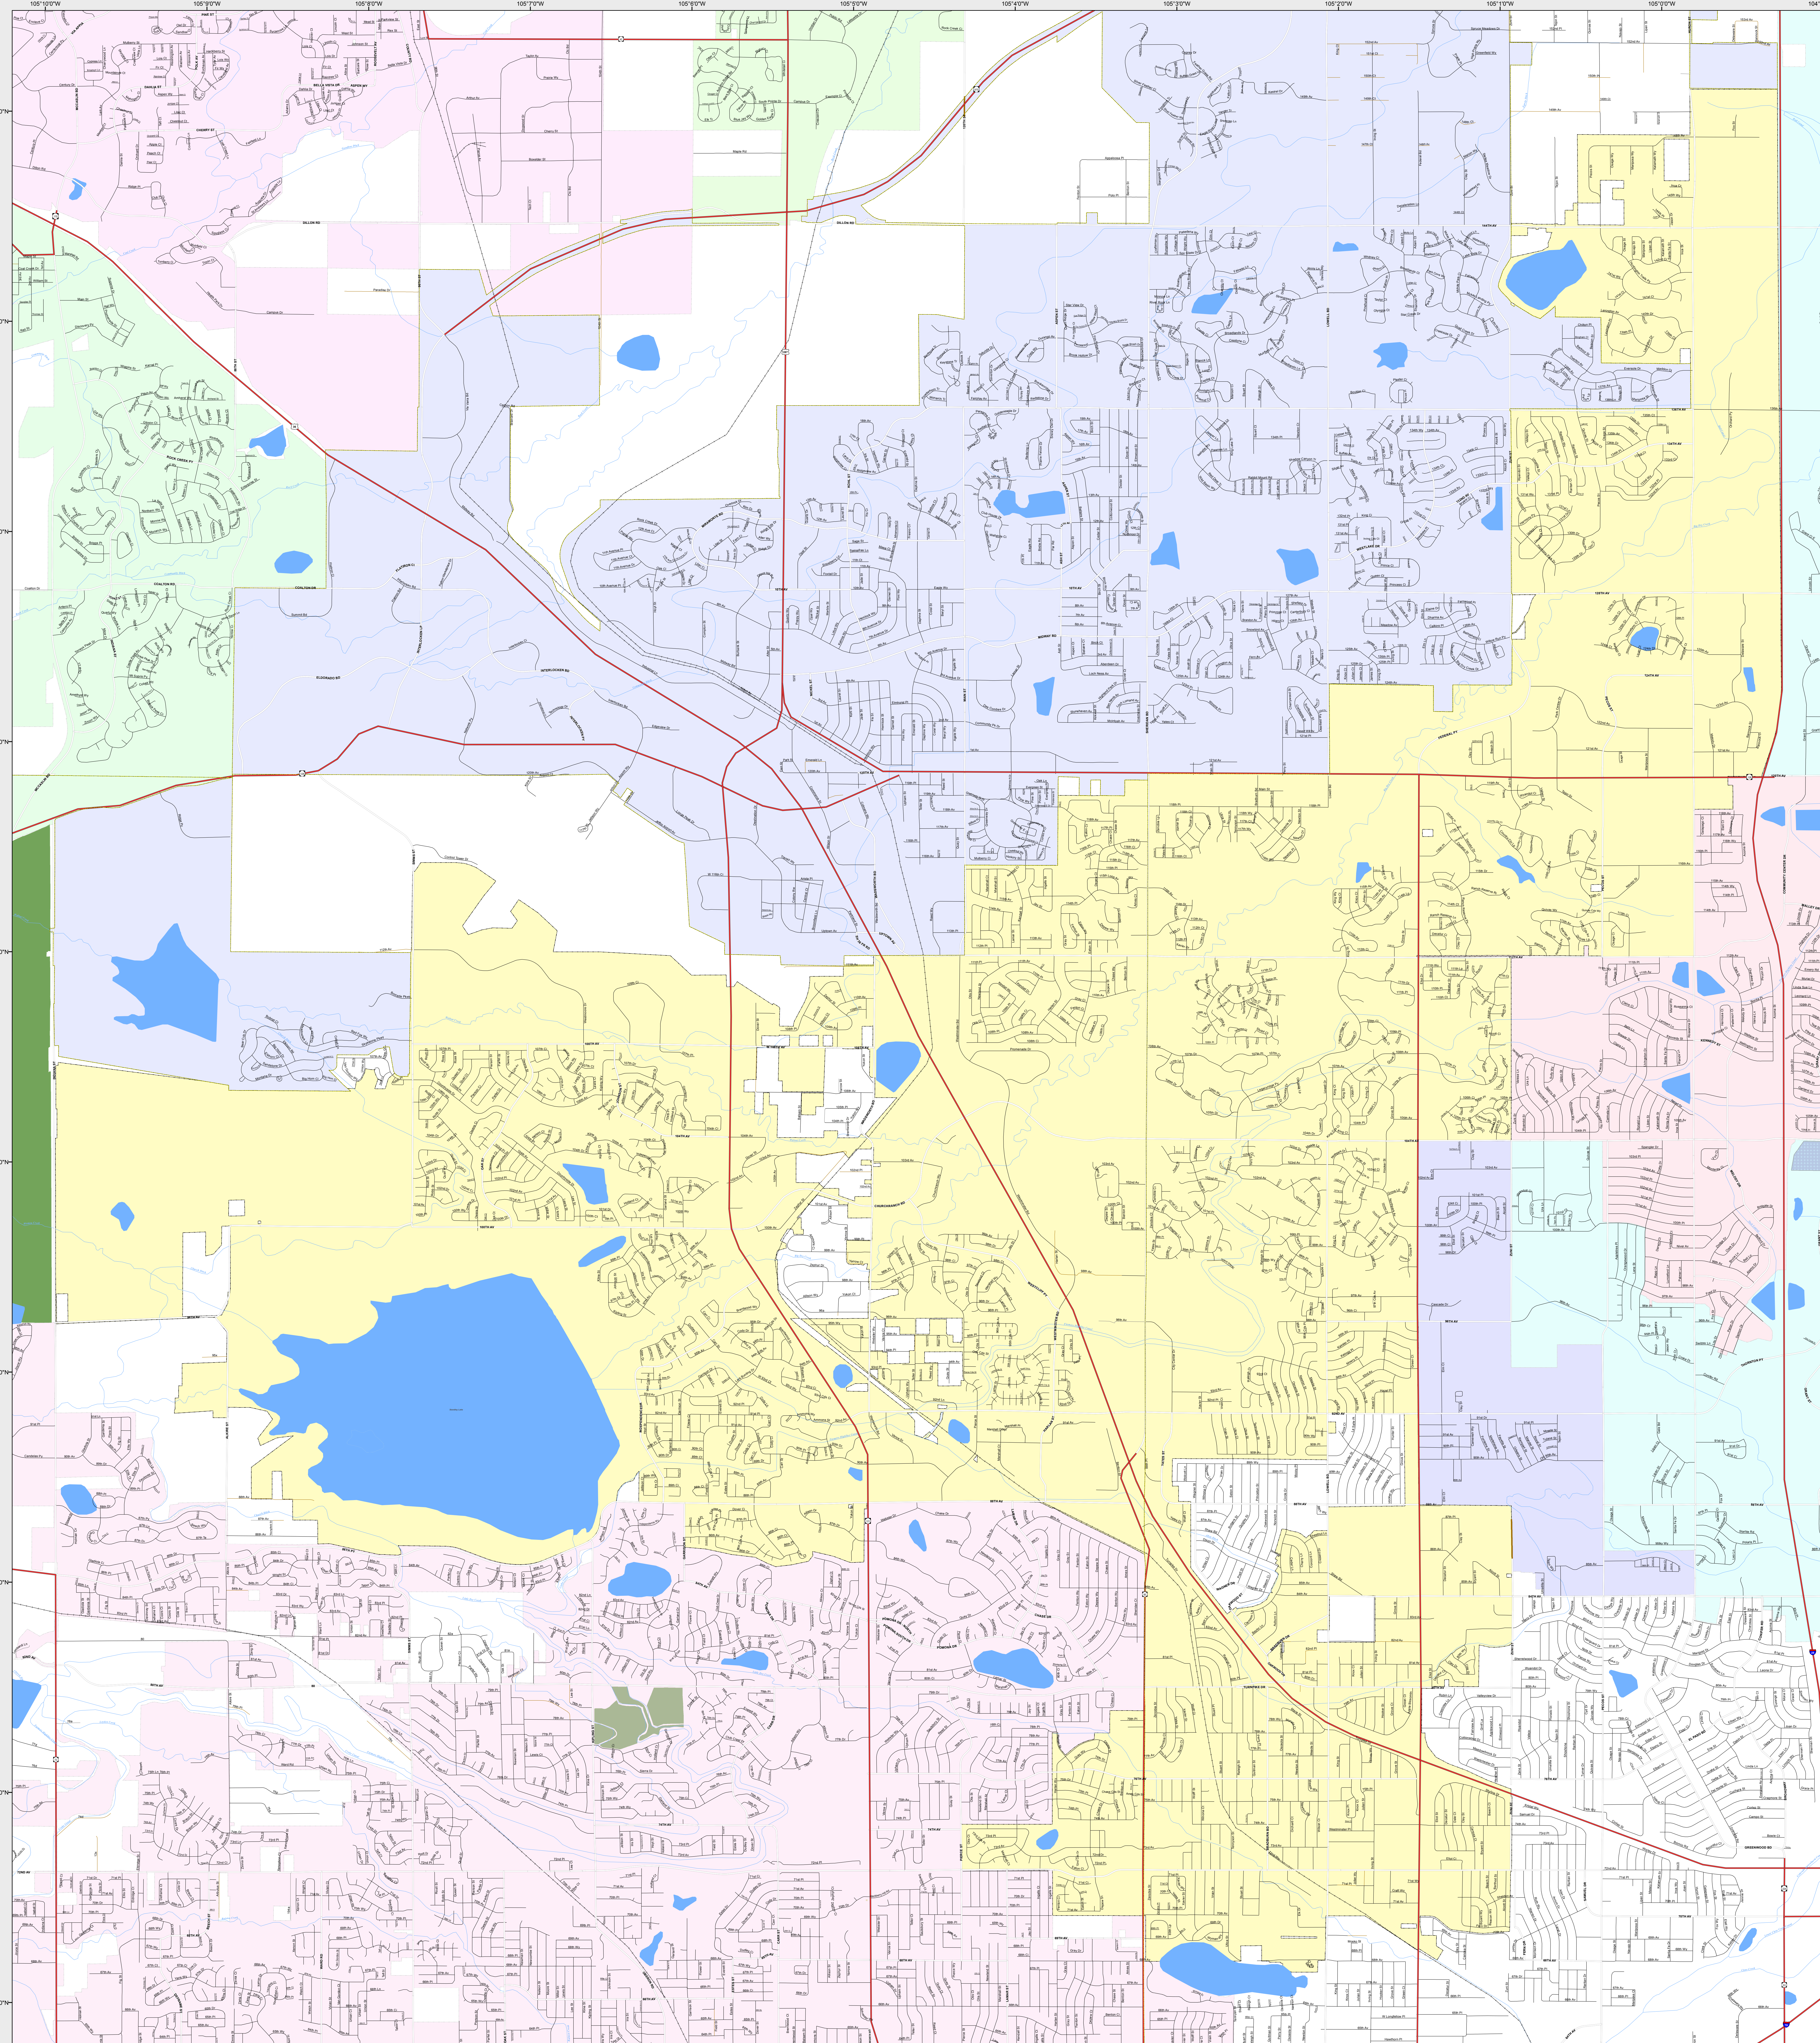

WESTMINSTER

- Highways
- Major Roads
  - Paved
  - Gravel
  - Bladed
- Local Roads
  - Paved
  - Gravel
  - Bladed
- Base Data
  - City Limits
  - Counties
  - Cemetery
  - Lakes
  - Rivers/Streams
  - Railroads
- Public Land Classification
  - Public Lands
  - State Lands
  - National or State Forest
  - National Parks/Monuments
  - Indian Reservations
  - Military/Federal
  - Wilderness Areas

0 0.3 0.6 Miles

State of Colorado

This city is located in the following count(ies):
Adams
Jefferson