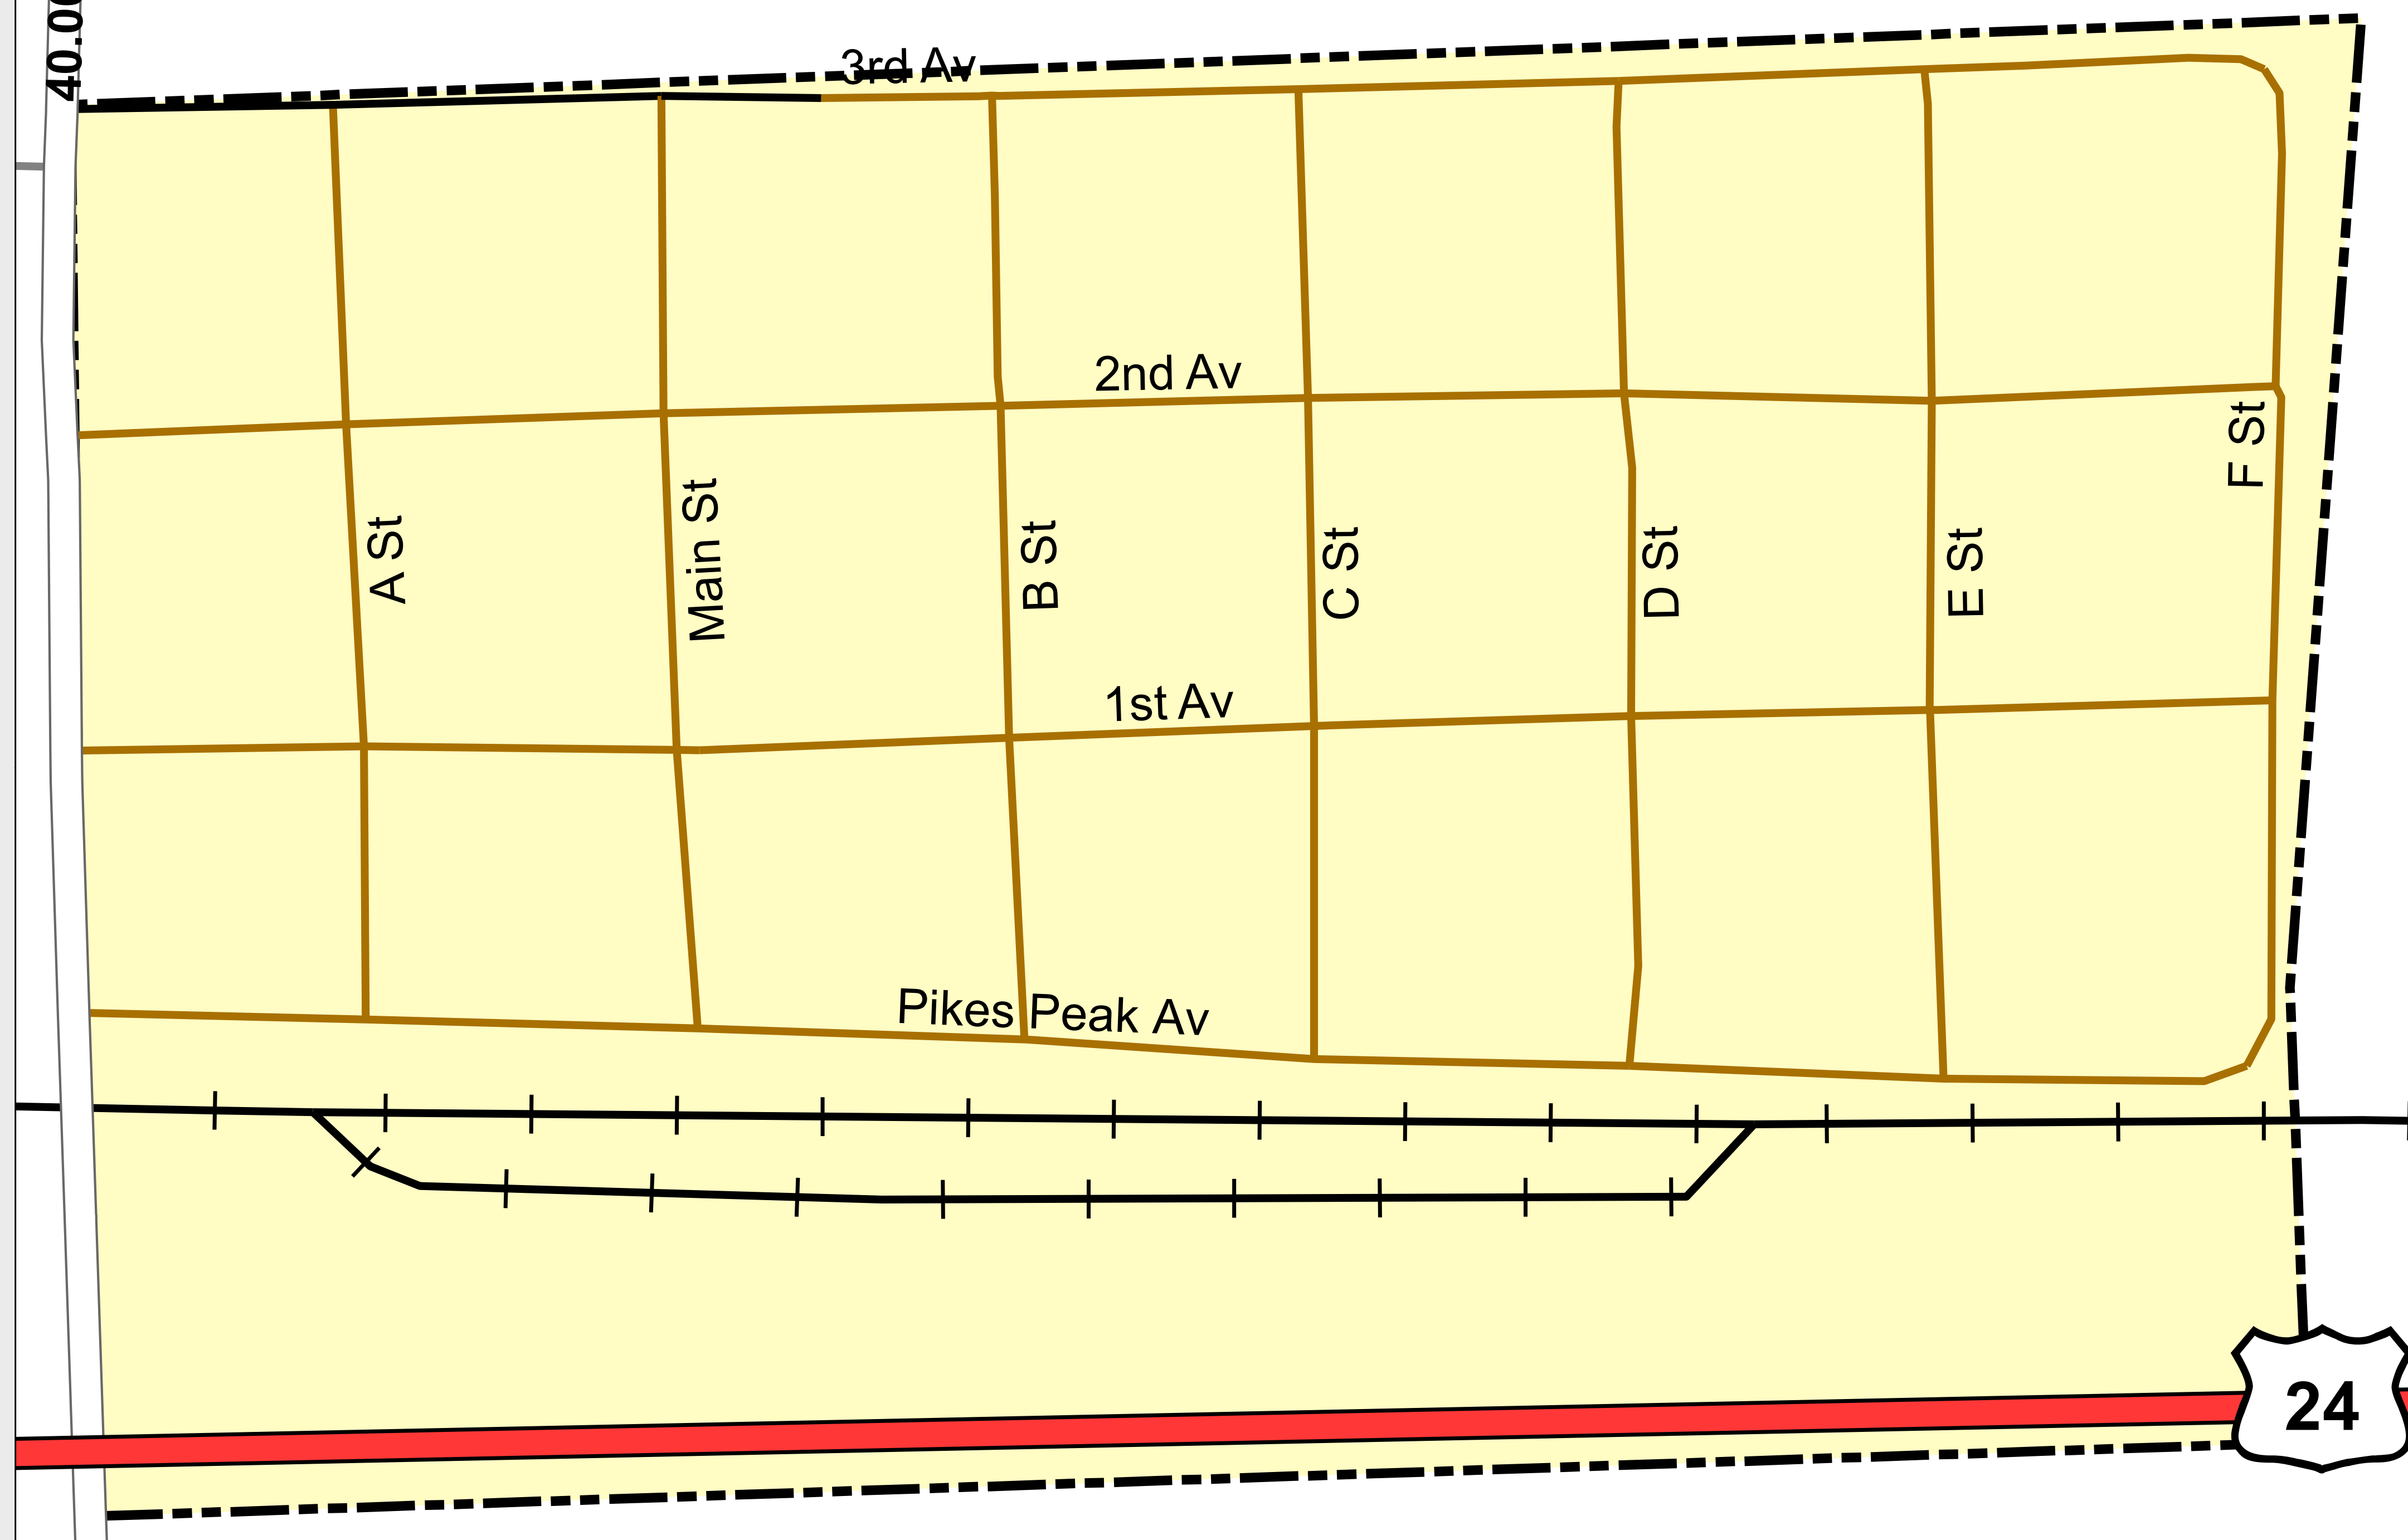

BETHUNE

-  Highways
- Major Roads**
-  Paved
-  Gravel
-  Bladed
- Local Roads**
-  Paved
-  Gravel
-  Bladed
- Base Data**
-  City Limits
-  Counties
-  Cemetery
-  Lakes
-  Rivers/Streams
-  Railroads
- Public Land Classification**
-  Public Lands
-  State Lands
-  National or State Forest
-  National Parks/Monuments
-  Indian Reservations
-  Military/Federal
-  Wilderness Areas

State of Colorado

This city is located in the following count(ies):
Kit Carson

40.00

39°18'0"N

CDOT does not guarantee the accuracy of any information presented, is not liable in any respect for any errors, or omissions and is not responsible for determining fitness for use in this map. Source of landowner data is COMaP v9. This map does not imply permission of public access.