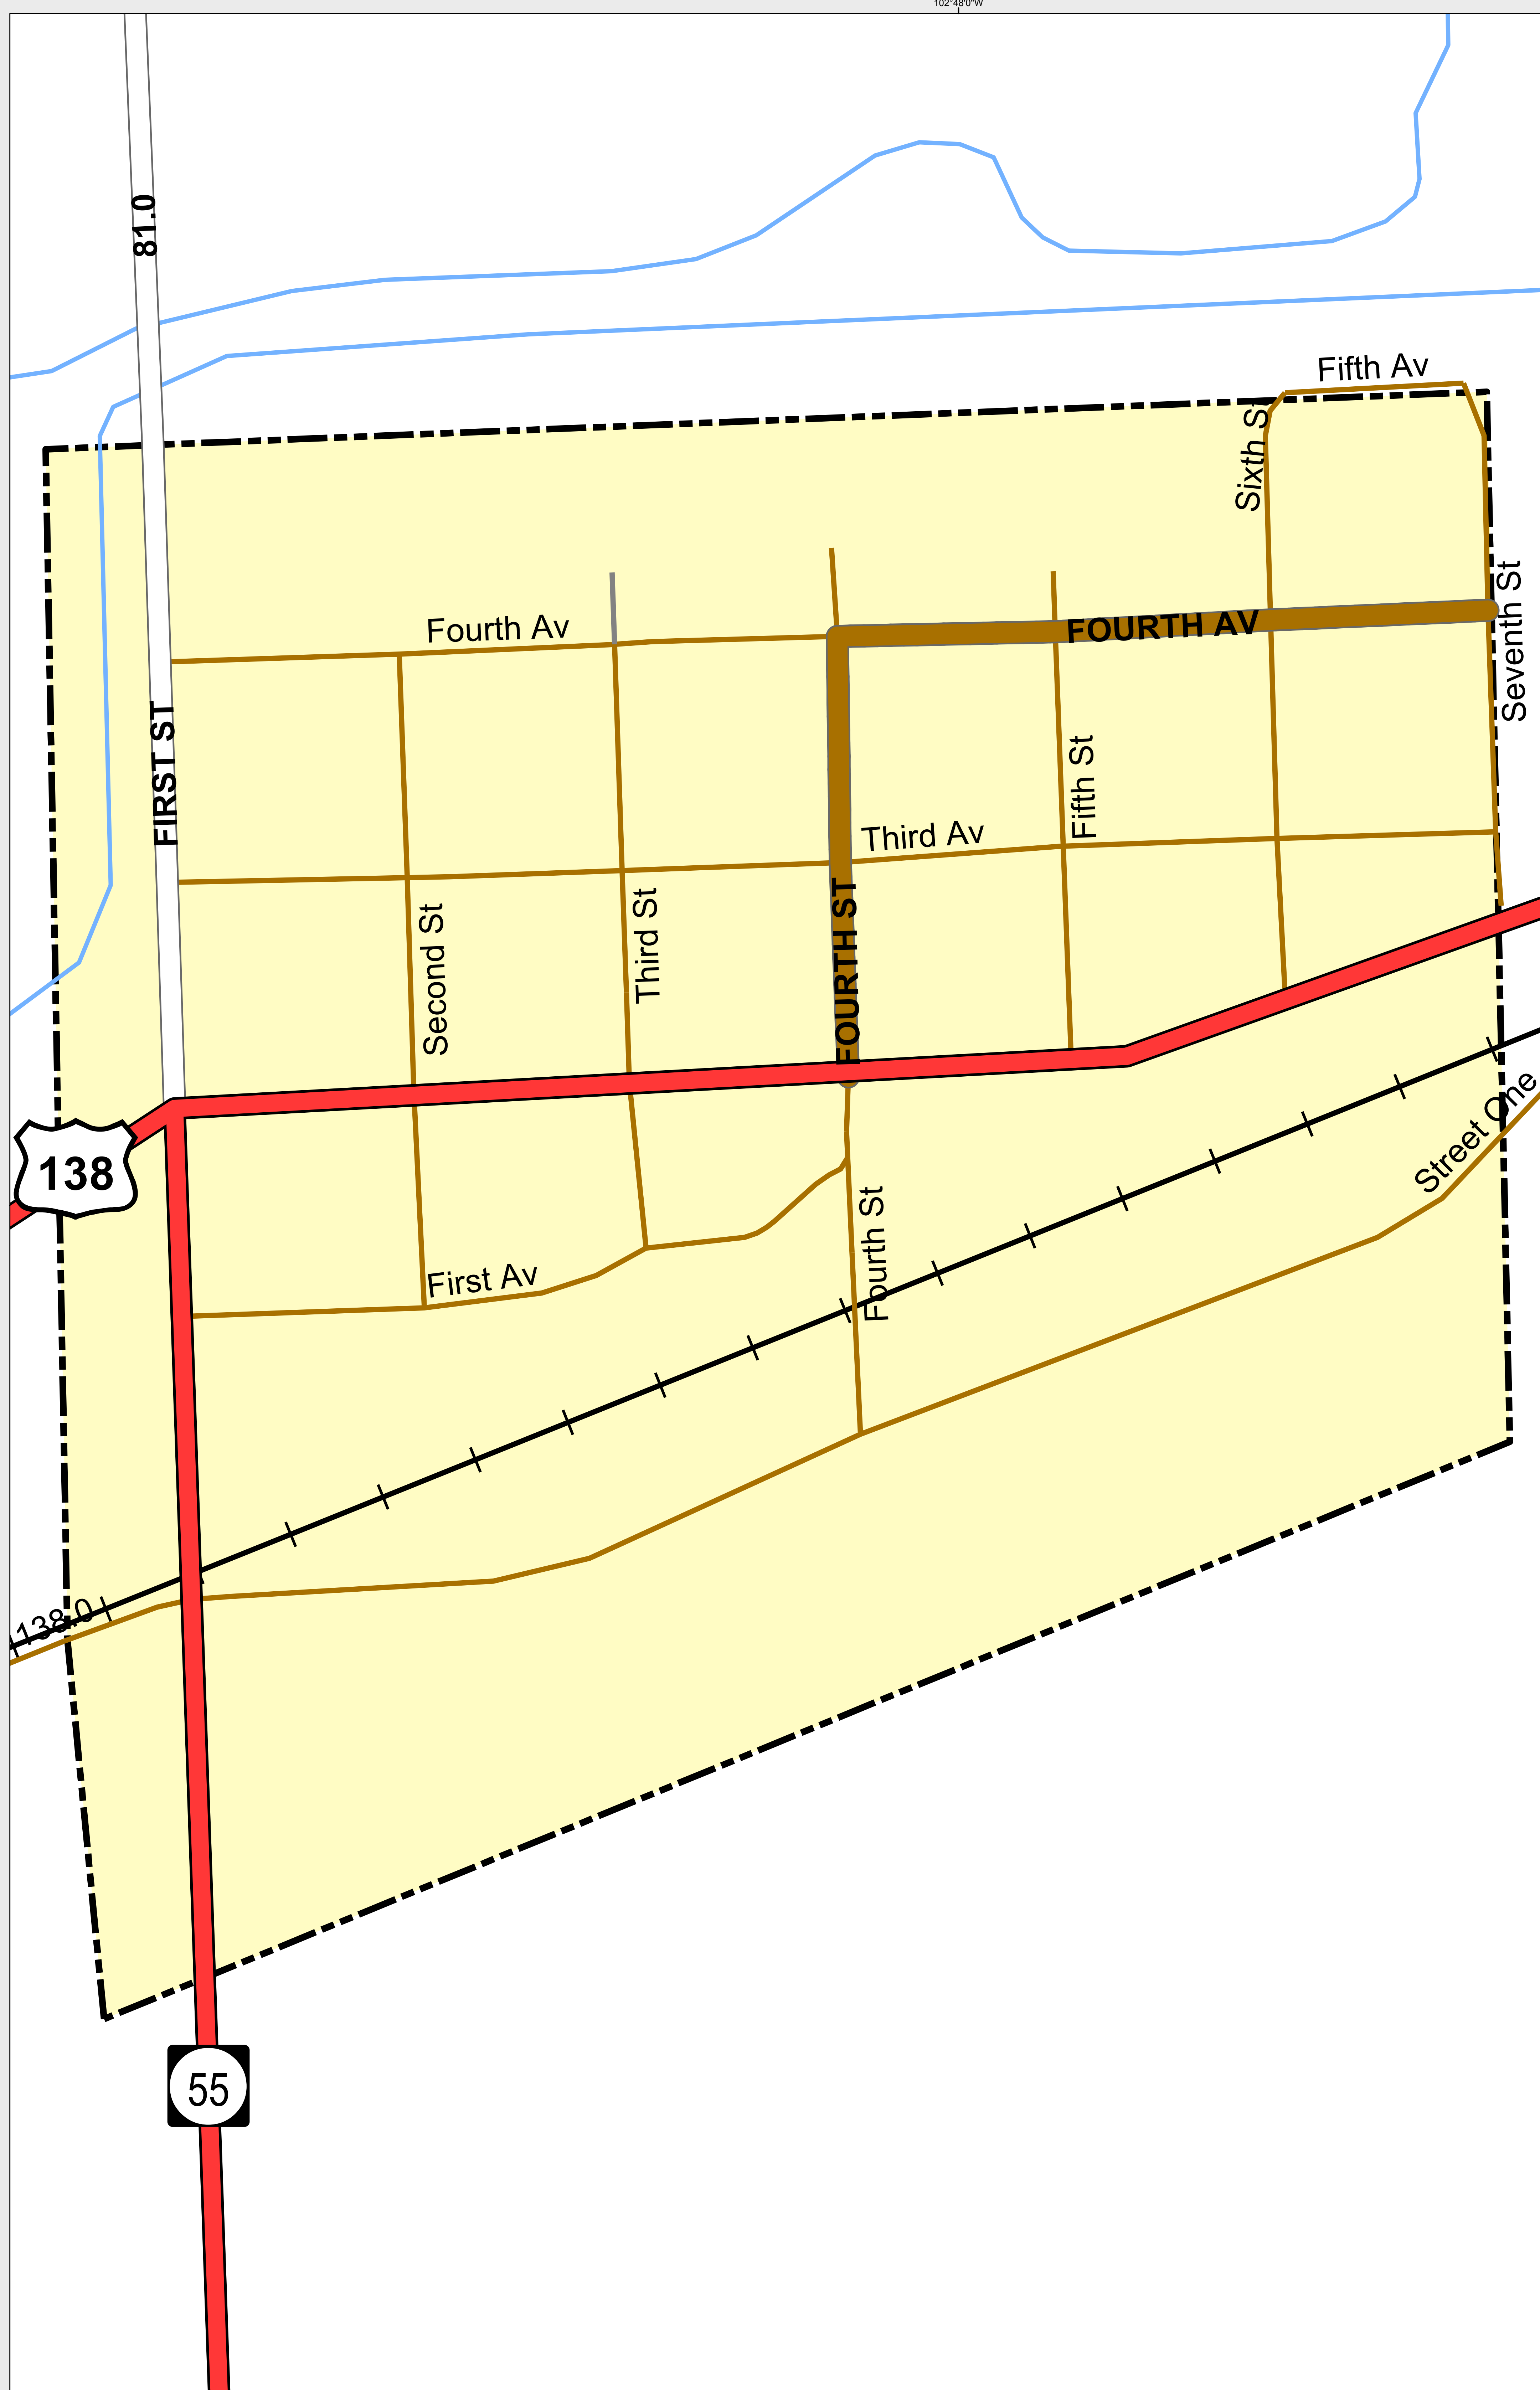

# CROOK

- Highways
- Major Roads
  - Paved
  - Gravel
  - Bladed
- Local Roads
  - Paved
  - Gravel
  - Bladed
- Base Data
  - City Limits
  - Counties
  - Cemetery
  - Lakes
  - Rivers/Streams
  - Railroads
- Public Land Classification
  - Public Lands
  - State Lands
  - National or State Forest
  - National Parks/Monuments
  - Indian Reservations
  - Military/Federal
  - Wilderness Areas

## State of Colorado

This city is located in the following count(ies): Logan

CDOT does not guarantee the accuracy of any information presented, is not liable in any respect for any errors, or omissions and is not responsible for determining fitness for use in this map. Source of landowner data is COMaP v9. This map does not imply permission of public access.