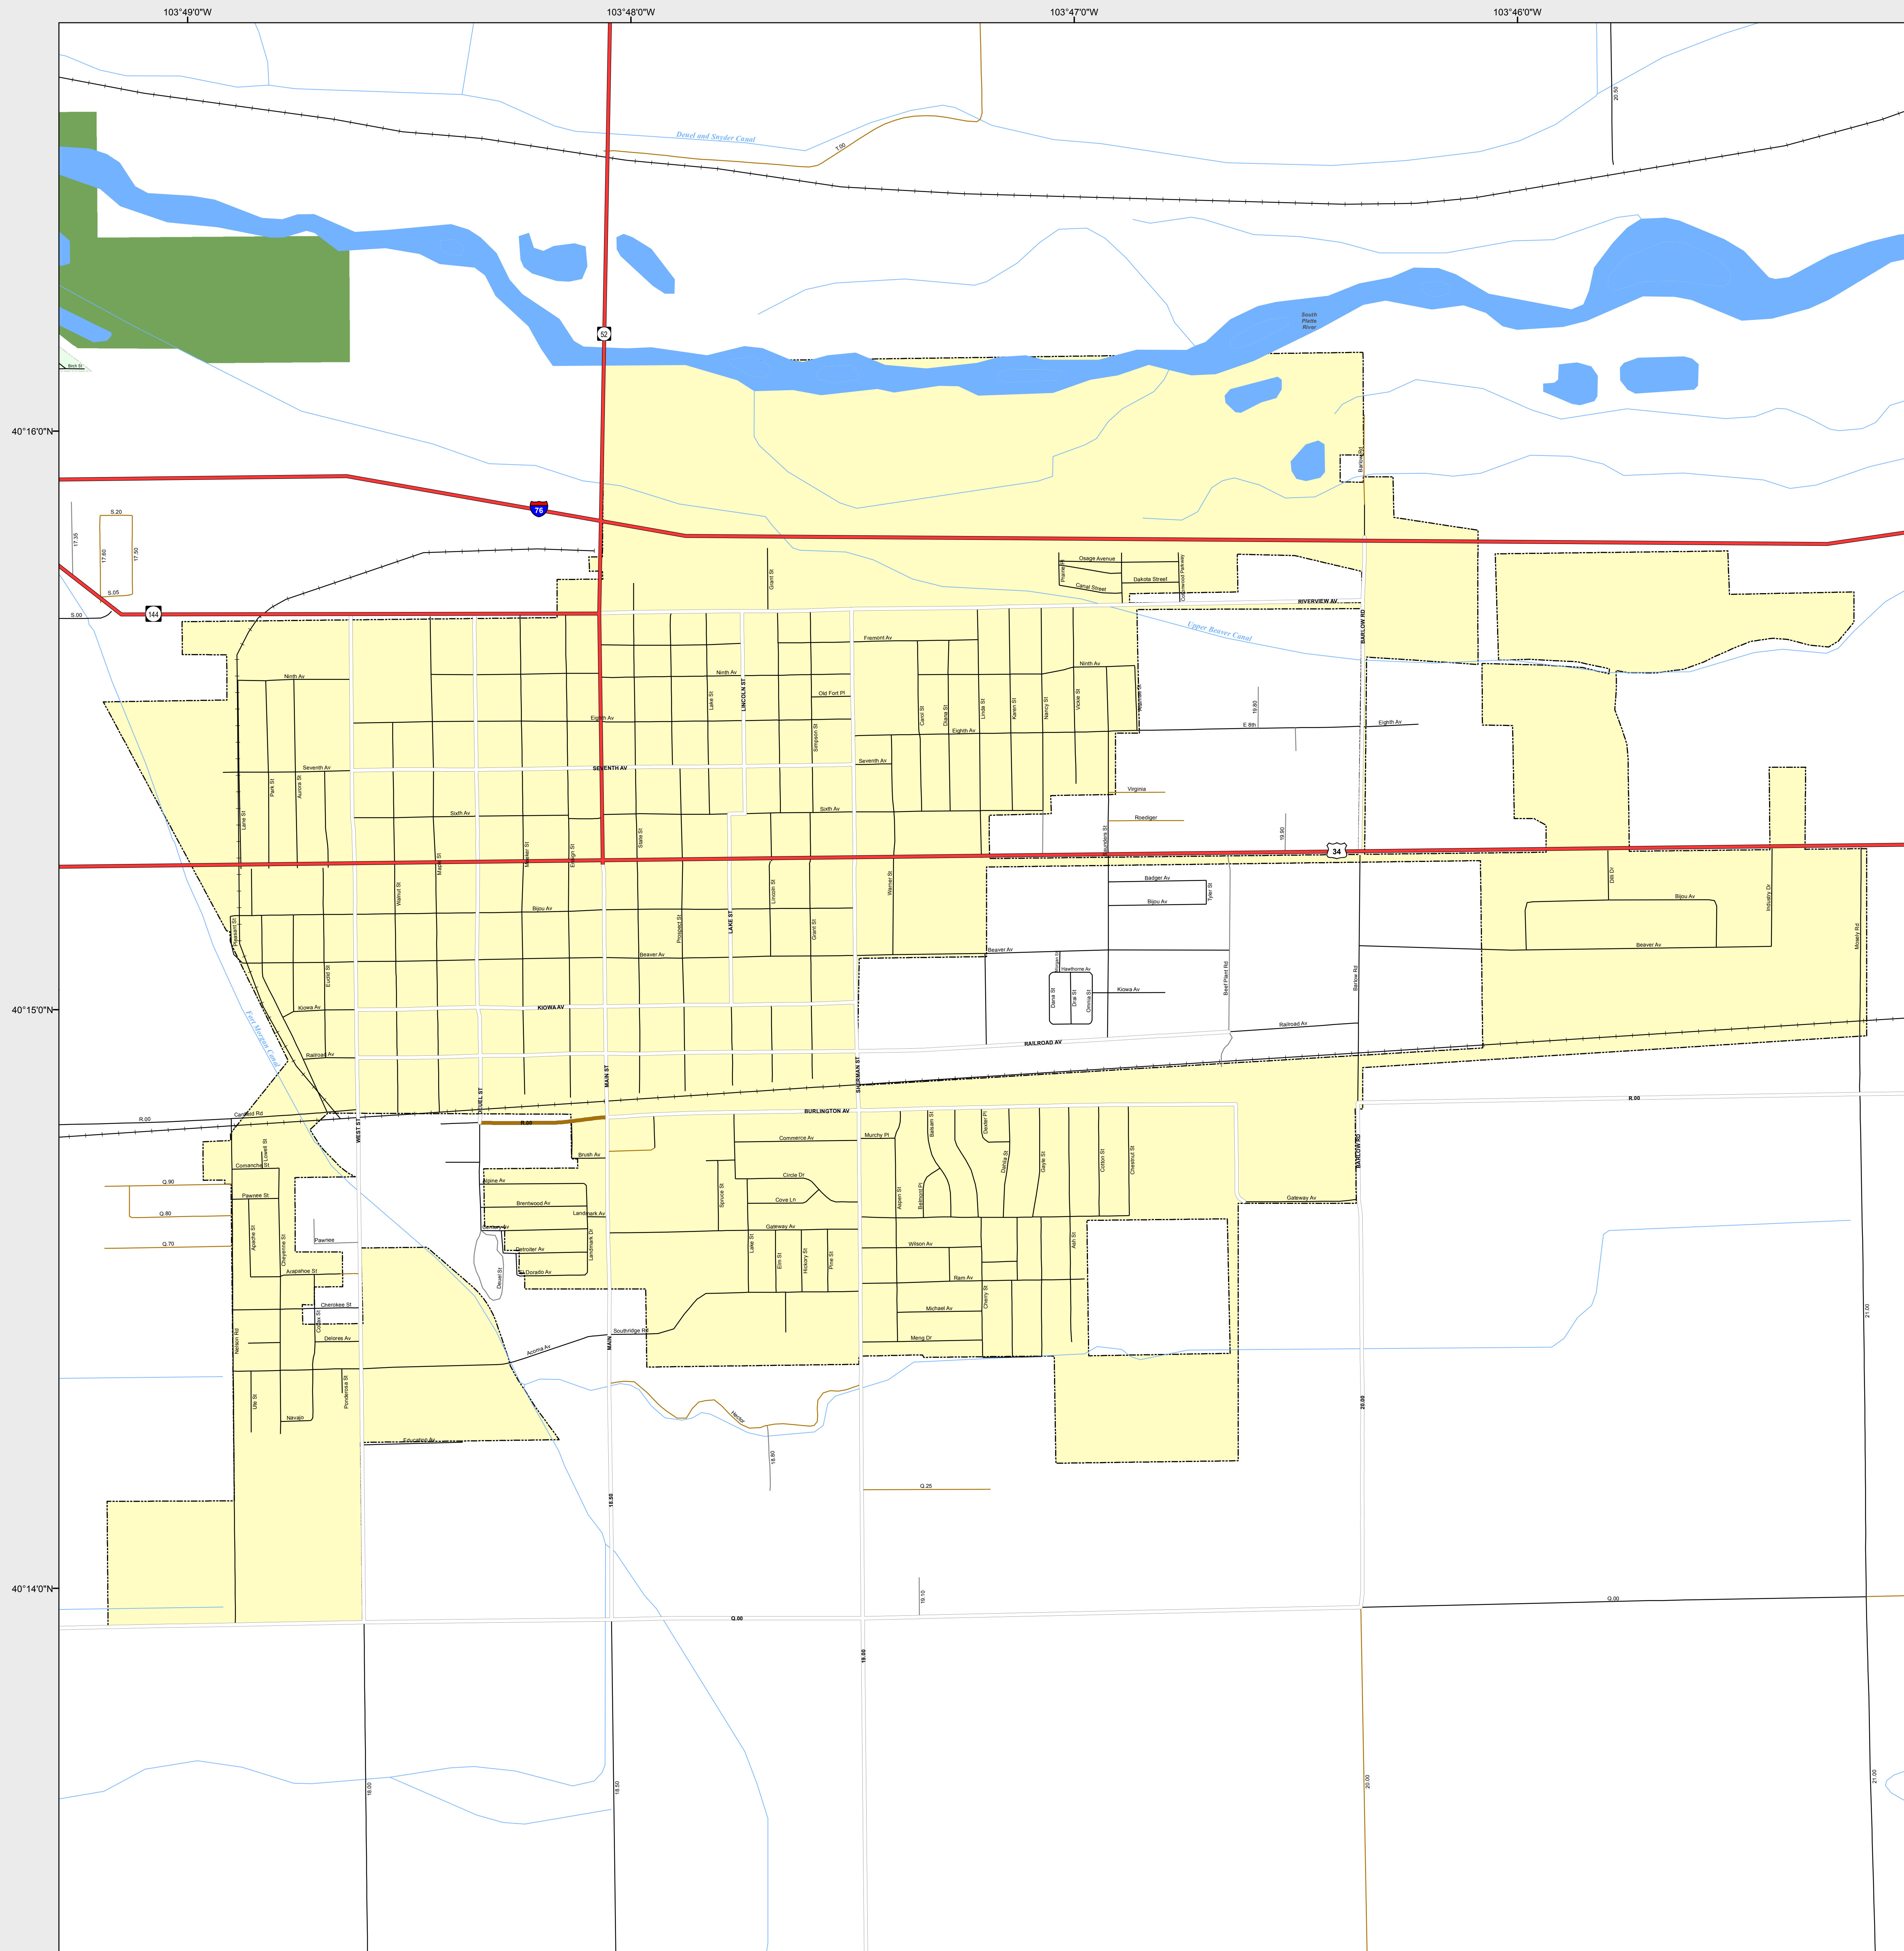

FORT MORGAN

-  Highways
- Major Roads**
-  Paved
-  Gravel
-  Bladed
- Local Roads**
-  Paved
-  Gravel
-  Bladed
- Base Data**
-  City Limits
-  Counties
-  Cemetery
-  Lakes
-  Rivers/Streams
-  Railroads
- Public Land Classification**
-  Public Lands
-  State Lands
-  National or State Forest
-  National Parks/Monuments
-  Indian Reservations
-  Military/Federal
-  Wilderness Areas

State of Colorado
This city is located in the following count(ies):
Morgan

CDOT does not guarantee the accuracy of any information presented, is not liable in any respect for any errors, or omissions and is not responsible for determining fitness for use in this map. Source of landowner data is COMaP v9. This map does not imply permission of public access.