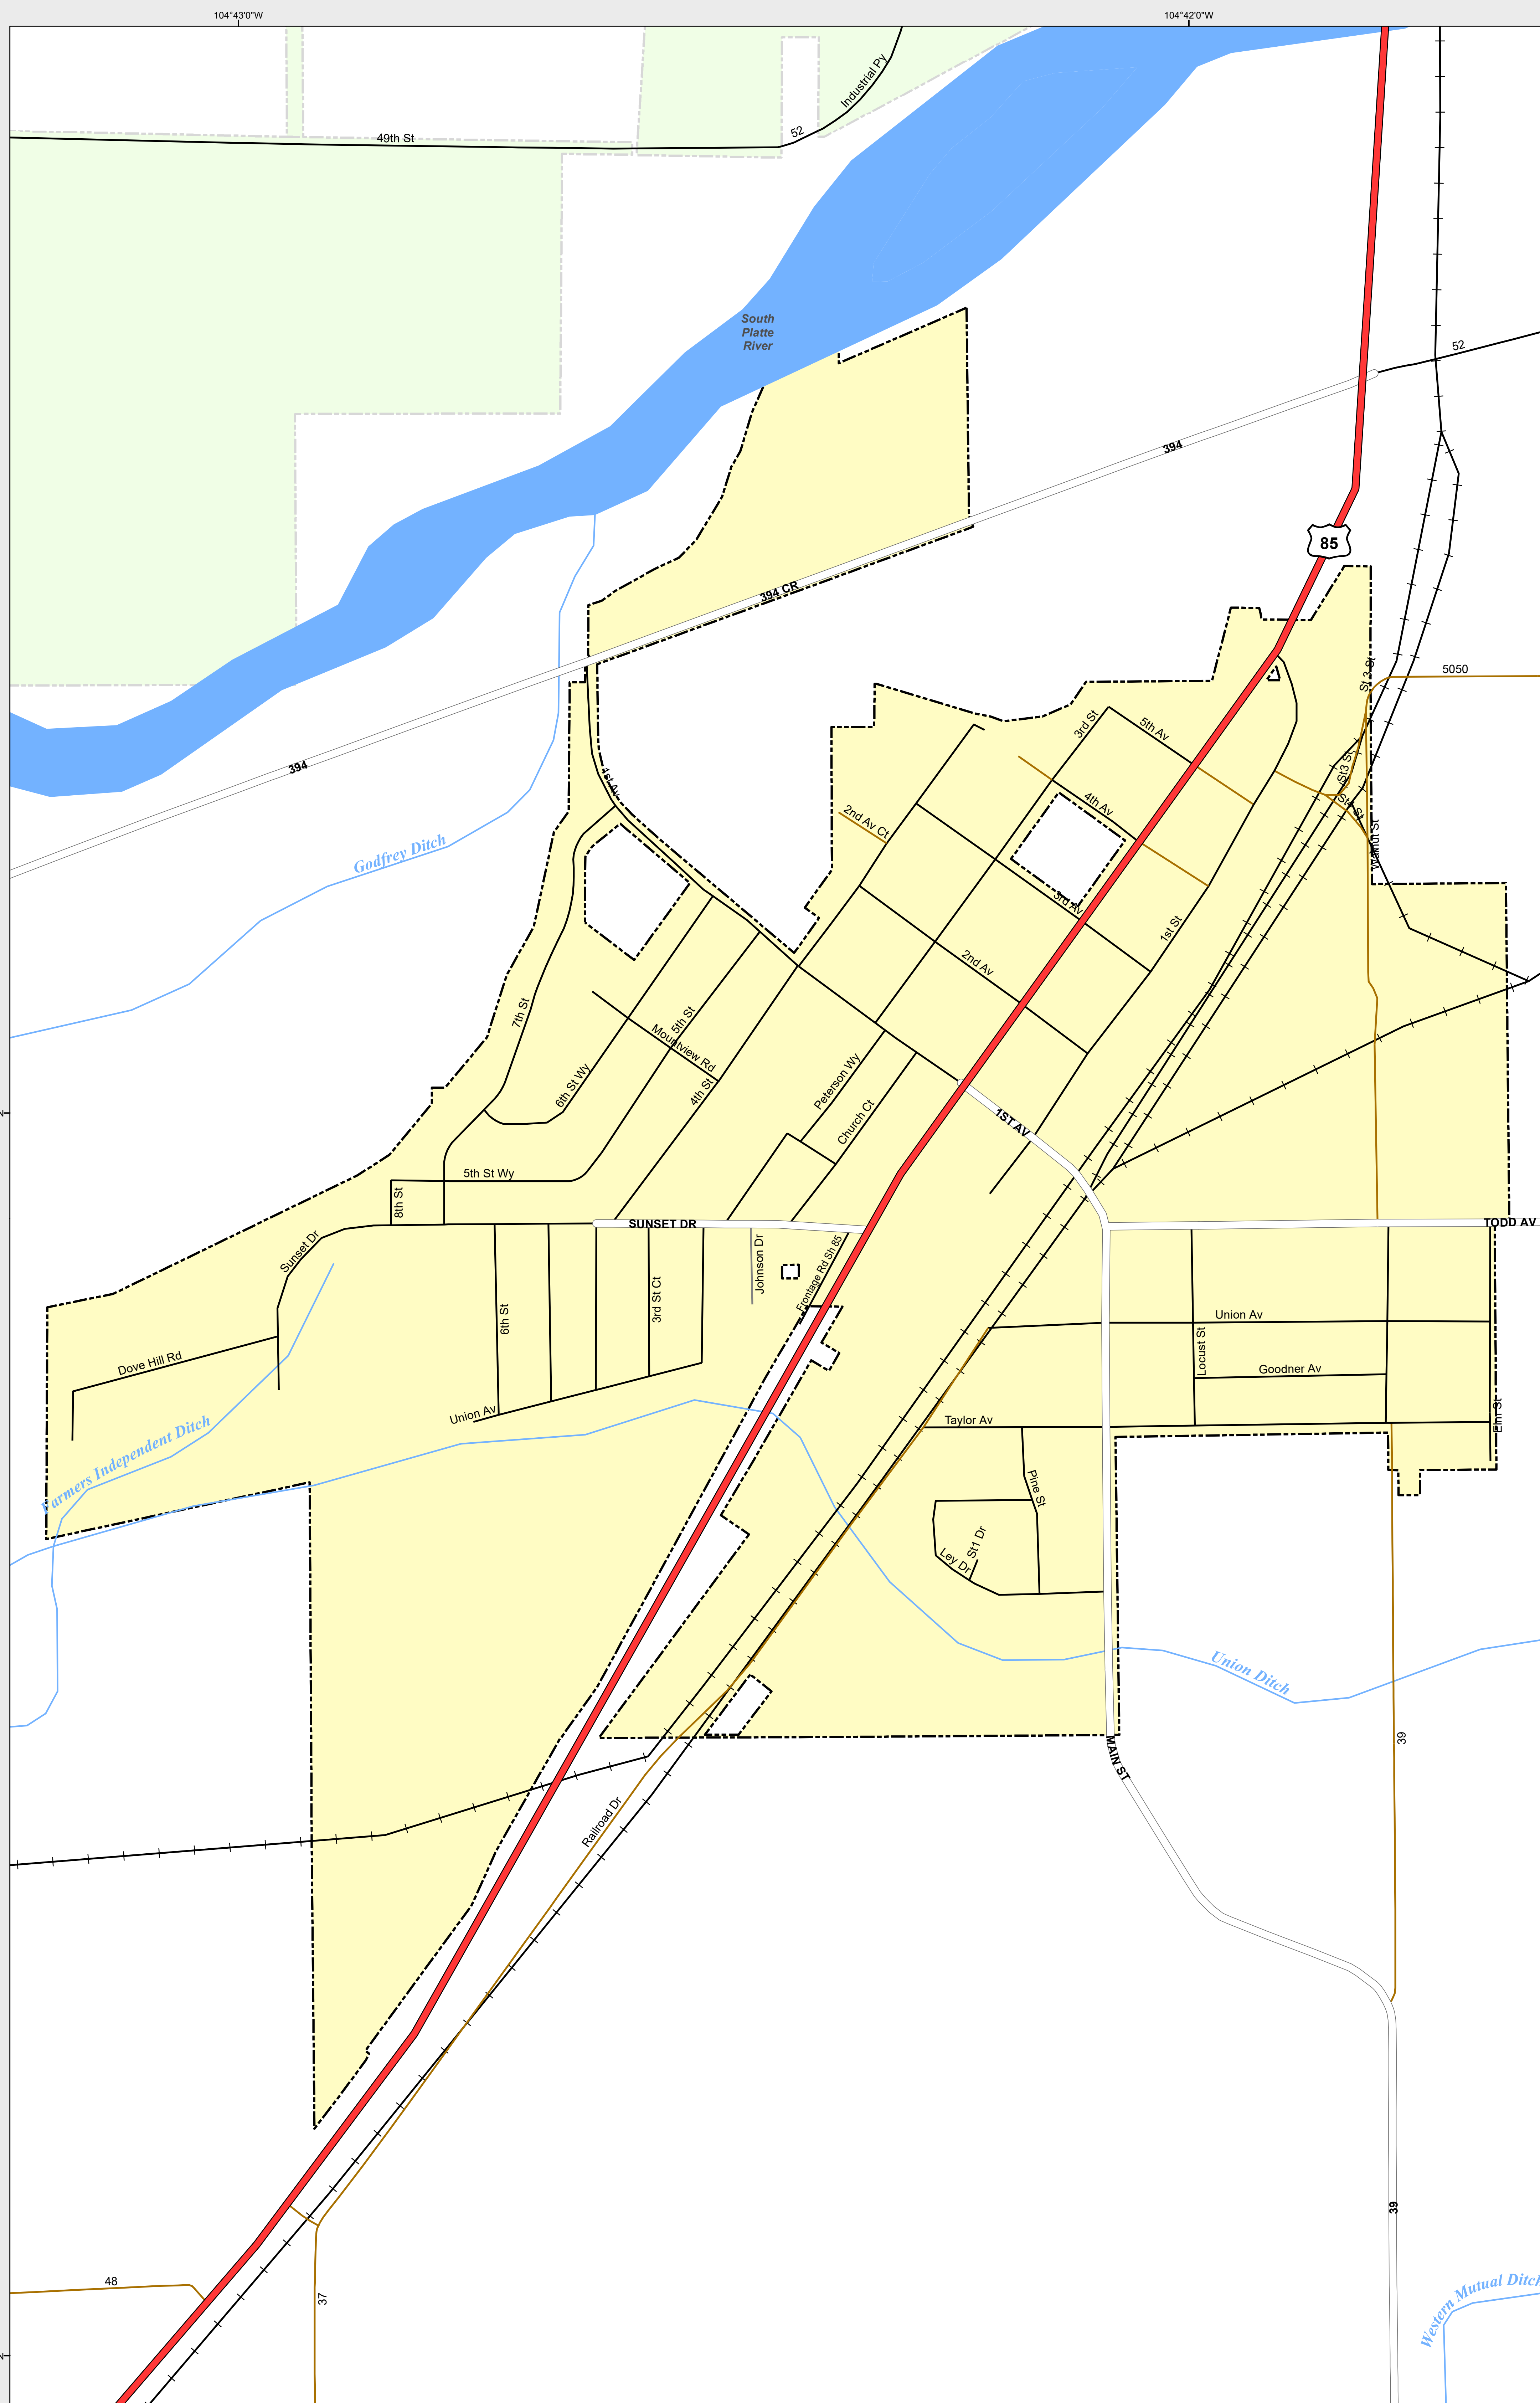

LA SALLE

-  Highways
- Major Roads**
-  Paved
-  Gravel
-  Bladed
- Local Roads**
-  Paved
-  Gravel
-  Bladed
- Base Data**
-  City Limits
-  Counties
-  Cemetery
-  Lakes
-  Rivers/Streams
-  Railroads
- Public Land Classification**
-  Public Lands
-  State Lands
-  National or State Forest
-  National Parks/Monuments
-  Indian Reservations
-  Military/Federal
-  Wilderness Areas

State of Colorado

This city is located in the following count(ies):
Weld

CDOT does not guarantee the accuracy of any information presented, is not liable in any respect for any errors, or omissions and is not responsible for determining fitness for use in this map. Source of landowner data is COMaP v9. This map does not imply permission of public access.