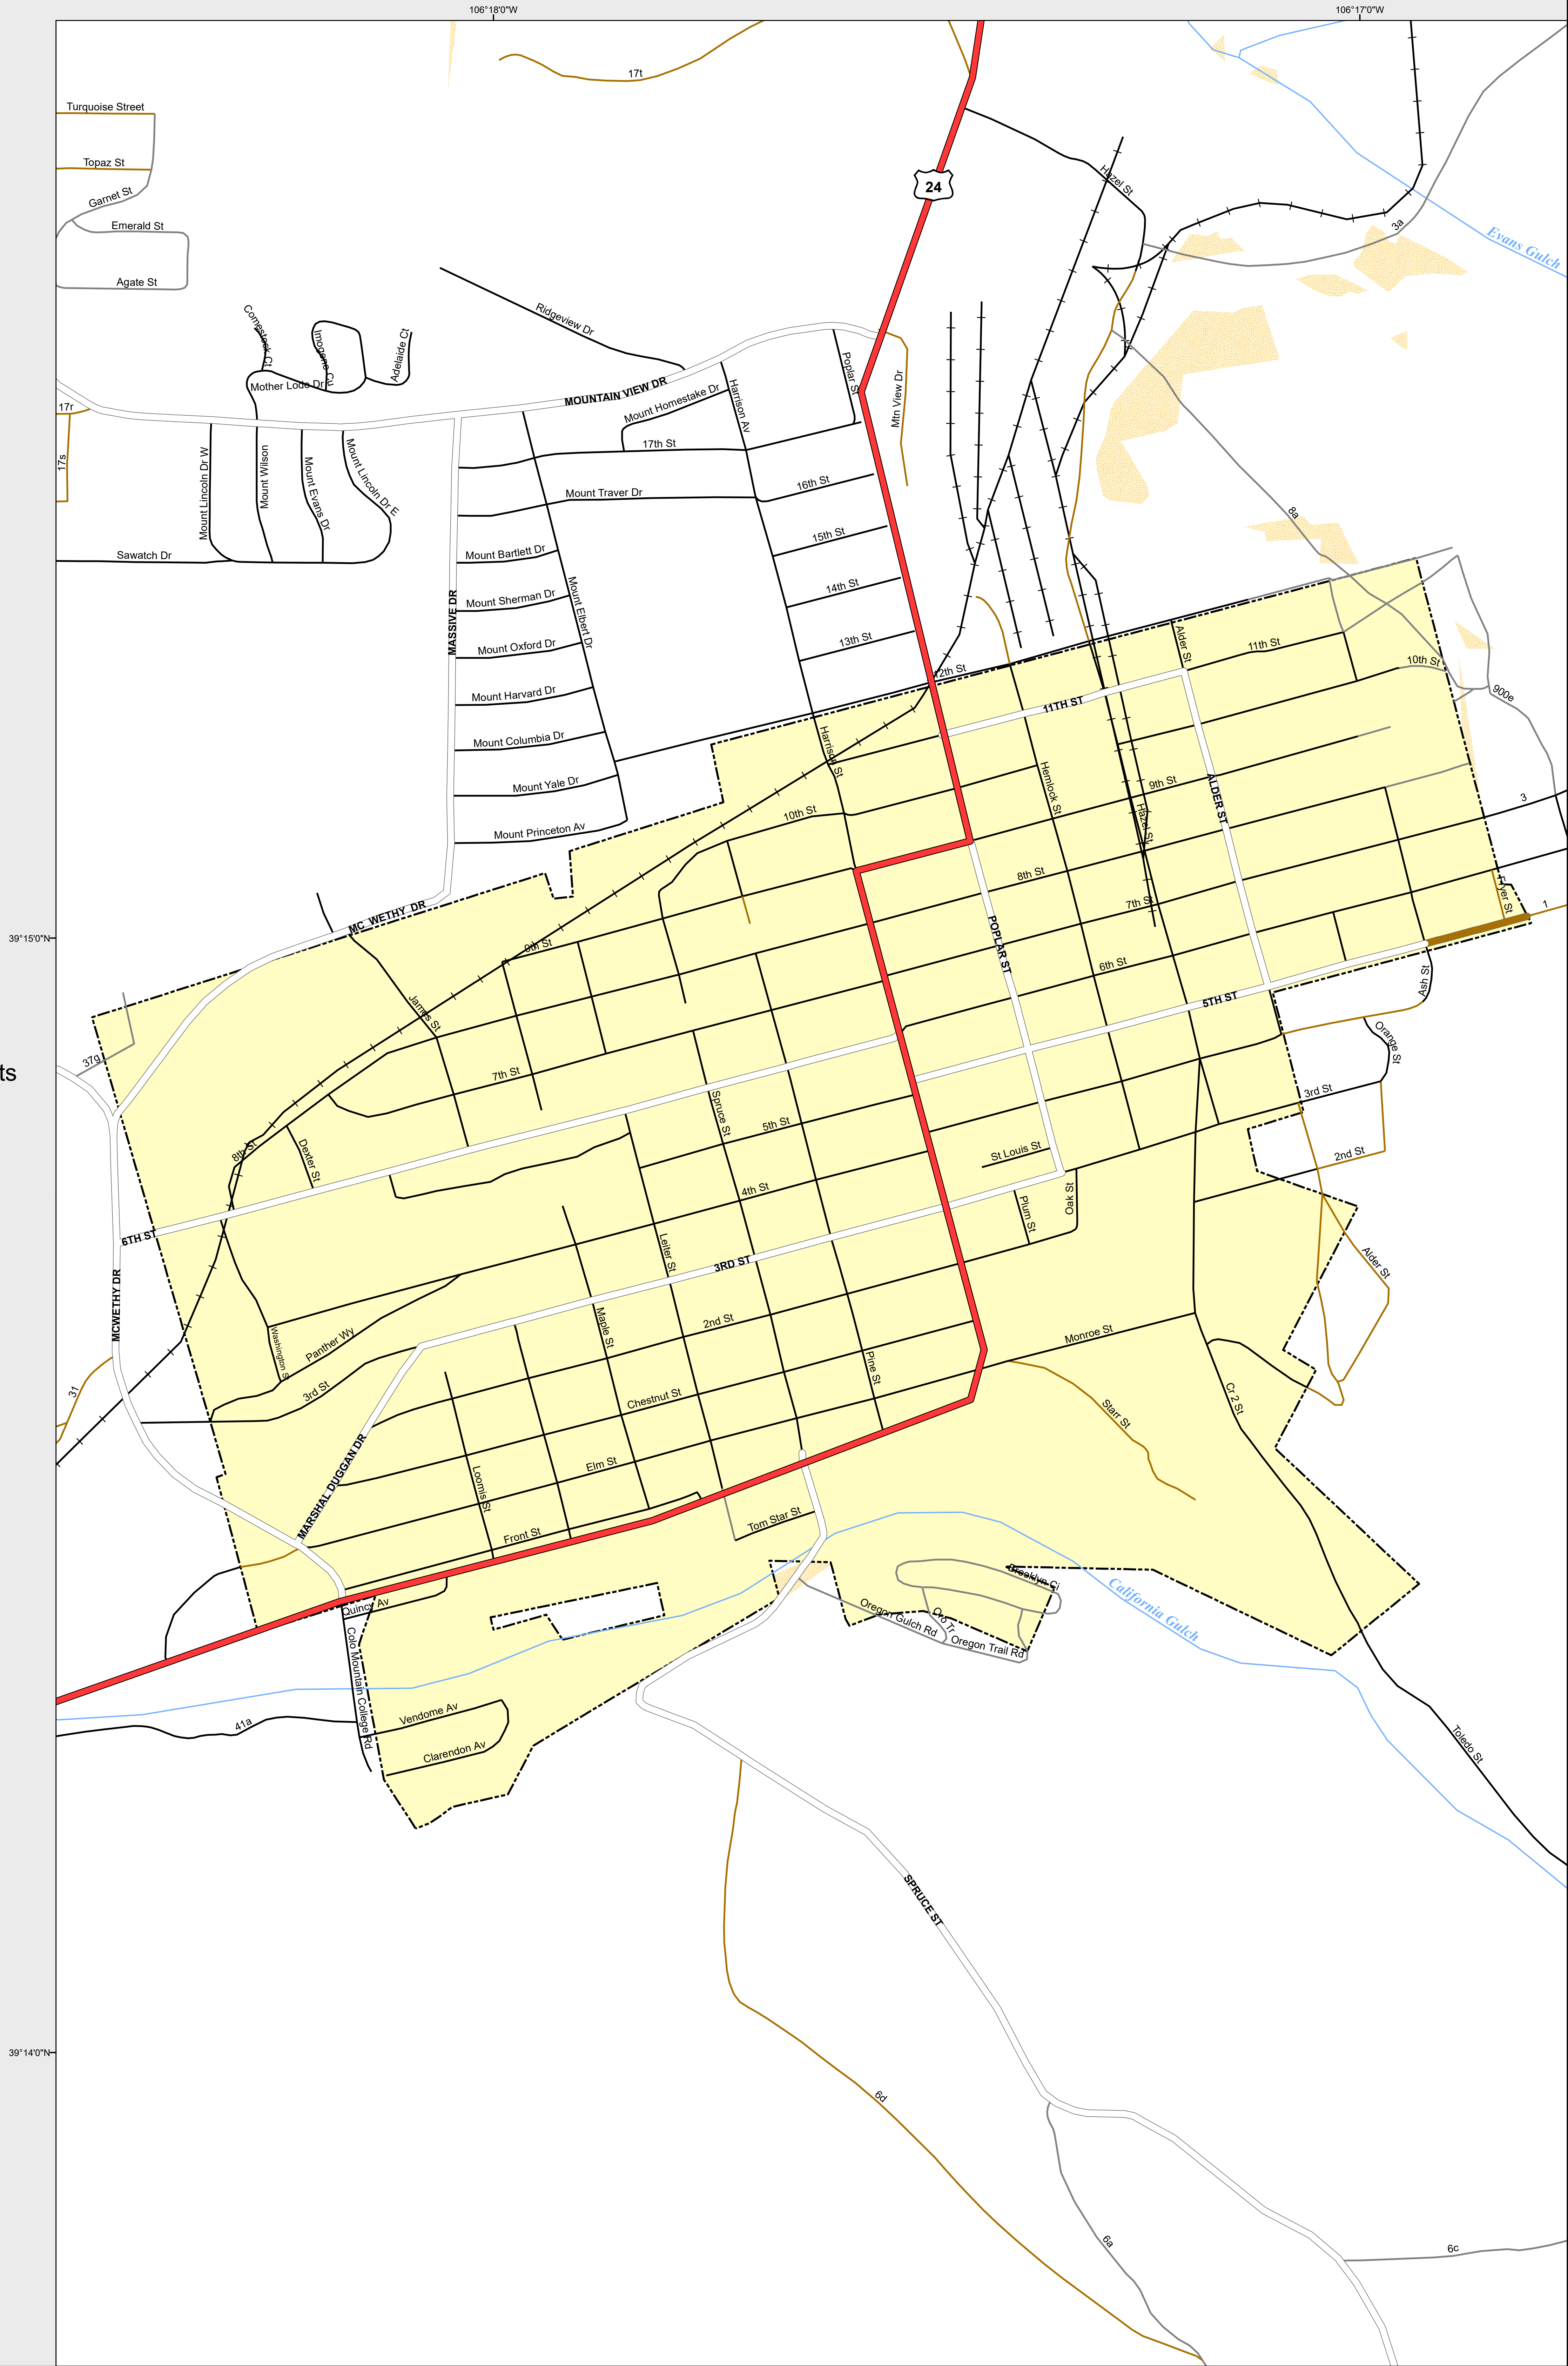

LEADVILLE

-  Highways
- Major Roads**
-  Paved
-  Gravel
-  Bladed
- Local Roads**
-  Paved
-  Gravel
-  Bladed
- Base Data**
-  City Limits
-  Counties
-  Cemetery
-  Lakes
-  Rivers/Streams
-  Railroads
- Public Land Classification**
-  Public Lands
-  State Lands
-  National or State Forest
-  National Parks/Monuments
-  Indian Reservations
-  Military/Federal
-  Wilderness Areas

State of Colorado

This city is located in the following count(ies):
Lake

CDOT does not guarantee the accuracy of any information presented, is not liable in any respect for any errors, or omissions and is not responsible for determining fitness for use in this map. Source of landowner data is COMaP v9. This map does not imply permission of public access.